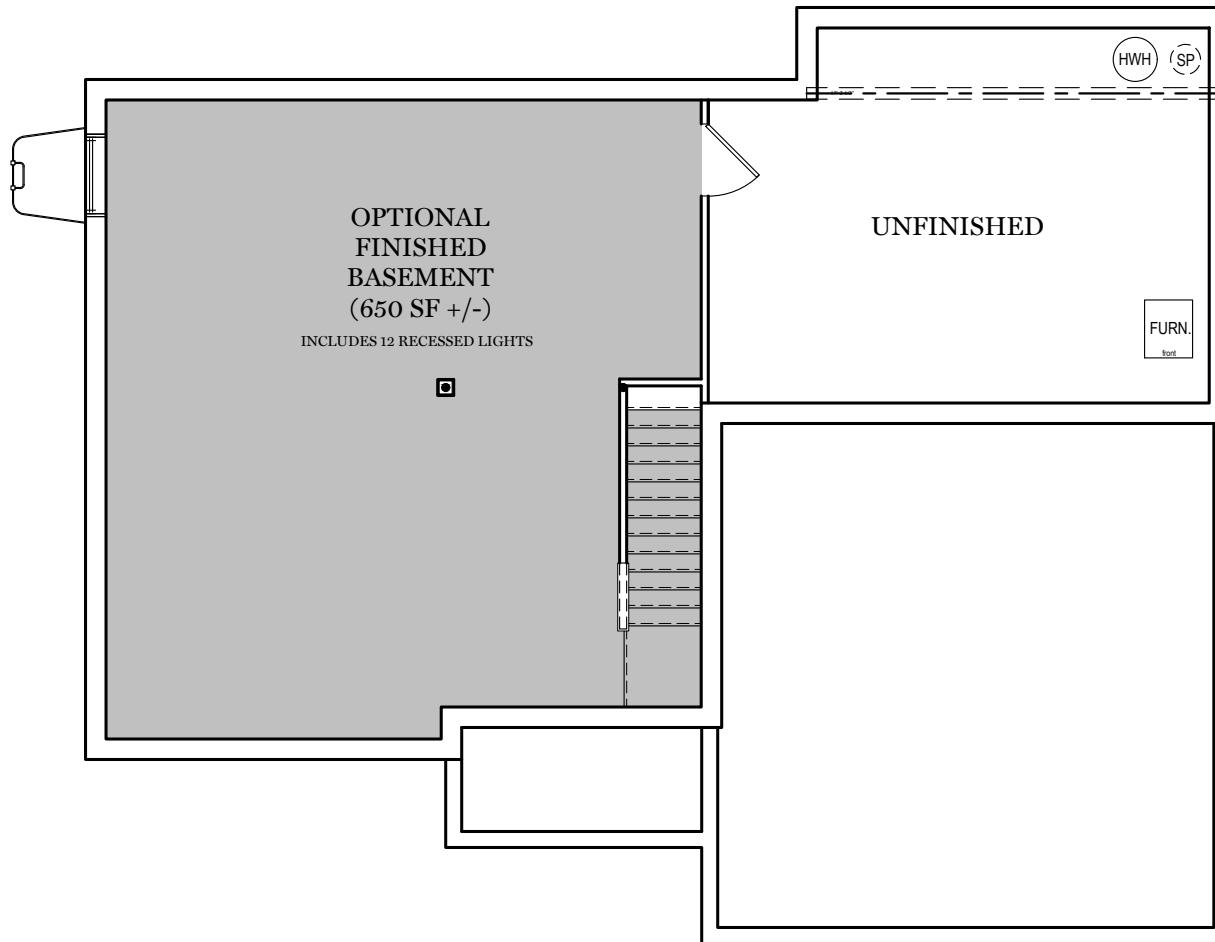

TRADITIONAL** FLOOR PLAN SHOWN

Foundation

RILEY

** TRADITIONAL FLOOR PLAN ONLY AVAILABLE IN SELECT COMMUNITIES

PDF LAST UPDATED 1/14/2022

■ = CARPETED AREA

ALL IMAGES ARE FOR ARTISTIC PURPOSES ONLY AND MAY CONTAIN ADDITIONAL FEATURES OR DESIGN OPTIONS NOT AVAILABLE ON ALL HOME PLANS AND IN ALL NEIGHBORHOODS. ROOM SIZE DIMENSIONS AND SQUARE FOOTAGES ARE APPROXIMATE. CONTACT SALES AGENT FOR MORE INFORMATION. TERMS AND CONDITIONS APPLY. [HTTPS://EGSTOLTZFUSHOMES.COM/TERMS-AND-CONDITIONS/](https://EGSTOLTZFUSHOMES.COM/TERMS-AND-CONDITIONS/)