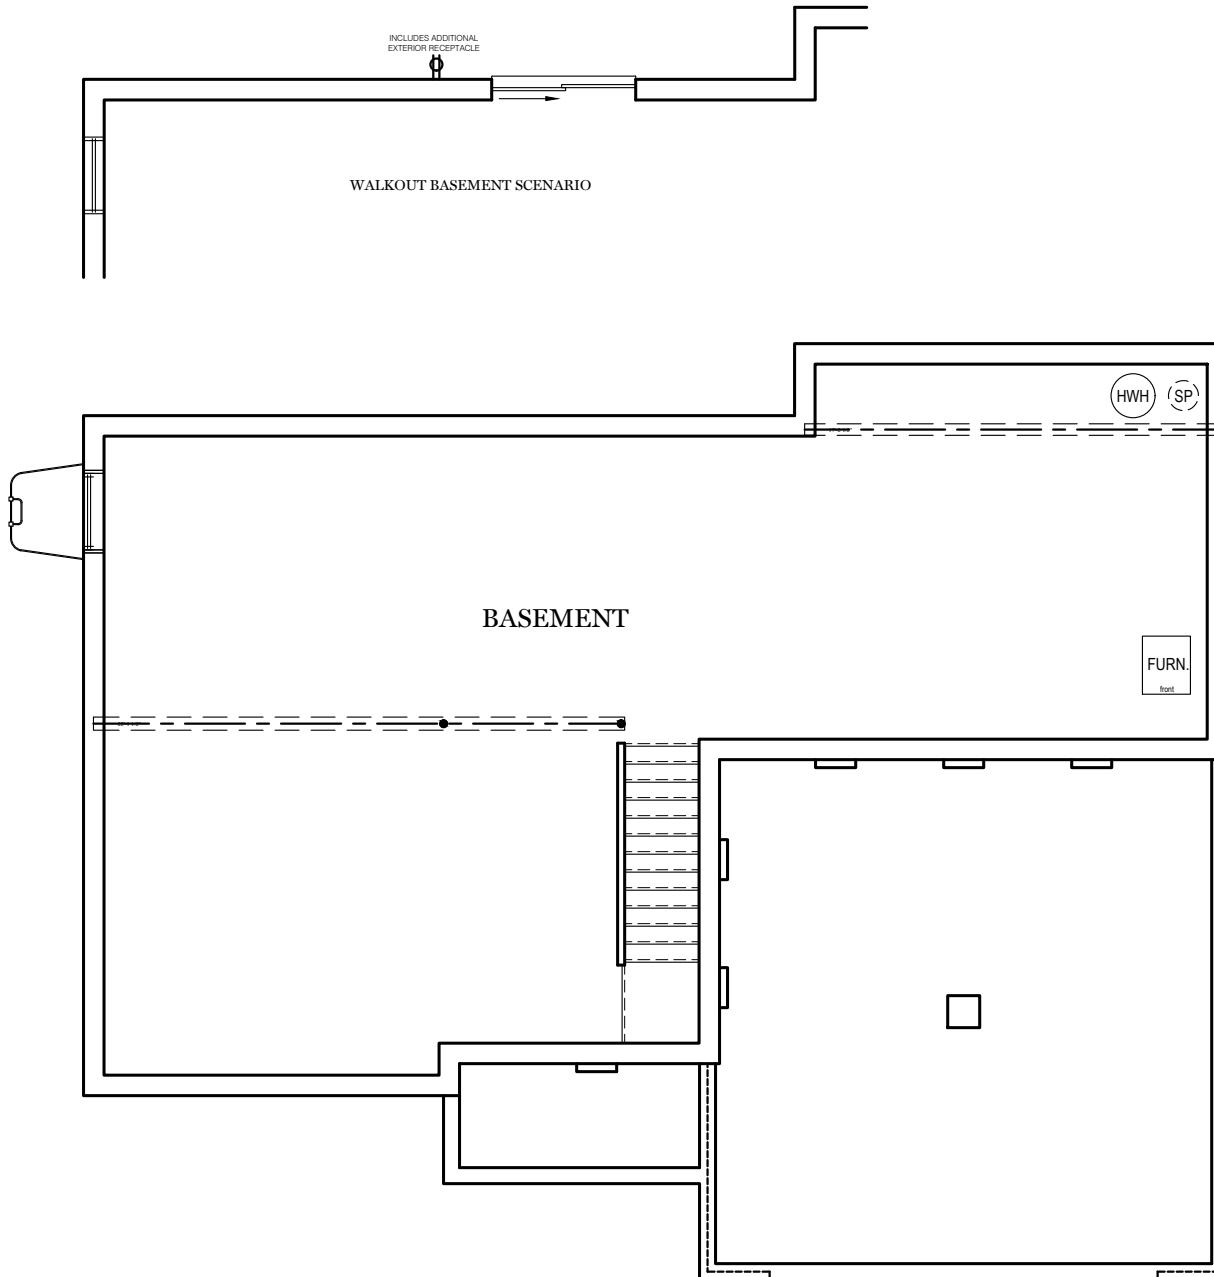

E.G.S. RESERVES THE RIGHT TO RELOCATE MECHANICALS AS REQ. BY SITE CONDITIONS

ALL IMAGES ARE FOR ARTISTIC PURPOSES ONLY AND MAY CONTAIN ADDITIONAL FEATURES OR DESIGN OPTIONS NOT AVAILABLE ON ALL HOME PLANS AND IN ALL NEIGHBORHOODS. ROOM SIZE DIMENSIONS AND SQUARE FOOTAGES ARE APPROXIMATE. CONTACT SALES AGENT FOR MORE INFORMATION. TERMS AND CONDITIONS APPLY. [HTTPS://EGSTOLTZFUSHOMES.COM/TERMS-AND-CONDITIONS/](https://EGSTOLTZFUSHOMES.COM/TERMS-AND-CONDITIONS/)

TRADITIONAL** FLOOR PLAN SHOWN

Foundation

RILEY

** TRADITIONAL FLOOR PLAN ONLY AVAILABLE IN SELECT COMMUNITIES

PDF LAST UPDATED 1/14/2022