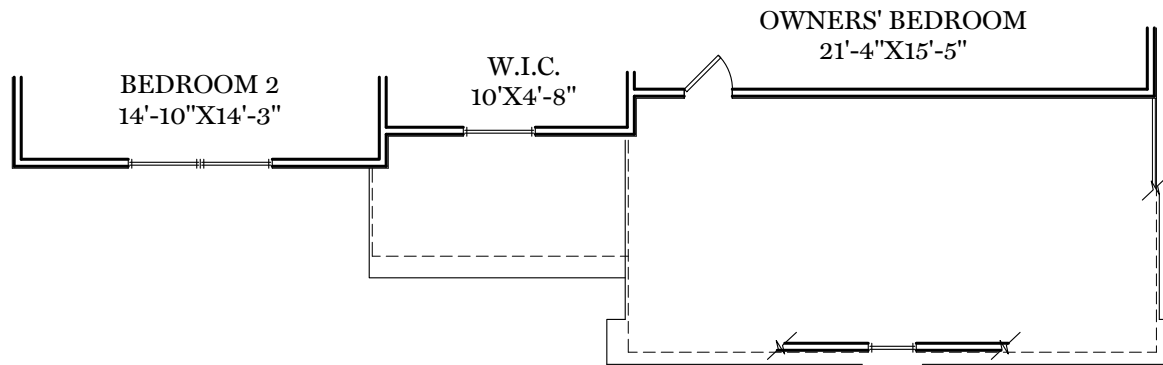

- = CARPETED AREA
- ⊞ = CABLE T.V. ROUGH IN

ALL IMAGES ARE FOR ARTISTIC PURPOSES ONLY AND MAY CONTAIN ADDITIONAL FEATURES OR DESIGN OPTIONS NOT AVAILABLE ON ALL HOME PLANS AND IN ALL NEIGHBORHOODS. ROOM SIZE DIMENSIONS AND SQUARE FOOTAGES ARE APPROXIMATE. CONTACT SALES AGENT FOR MORE INFORMATION. TERMS AND CONDITIONS APPLY. [HTTPS://EGSTOLTZFUSHOMES.COM/TERMS-AND-CONDITIONS/](https://EGSTOLTZFUSHOMES.COM/TERMS-AND-CONDITIONS/)