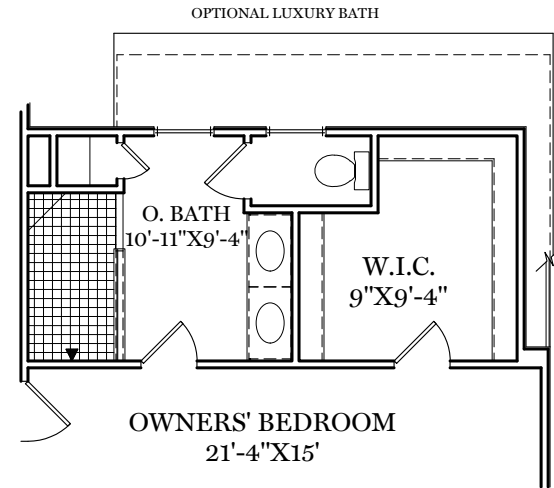

ALL IMAGES ARE FOR ARTISTIC PURPOSES ONLY AND MAY CONTAIN ADDITIONAL FEATURES OR DESIGN OPTIONS NOT AVAILABLE ON ALL HOME PLANS AND IN ALL NEIGHBORHOODS. ROOM SIZE DIMENSIONS AND SQUARE FOOTAGES ARE APPROXIMATE. CONTACT SALES AGENT FOR MORE INFORMATION. TERMS AND CONDITIONS APPLY. [HTTPS://EGSTOLTZFUSHOMES.COM/TERMS-AND-CONDITIONS/](https://egstoltzfushomes.com/terms-and-conditions/)