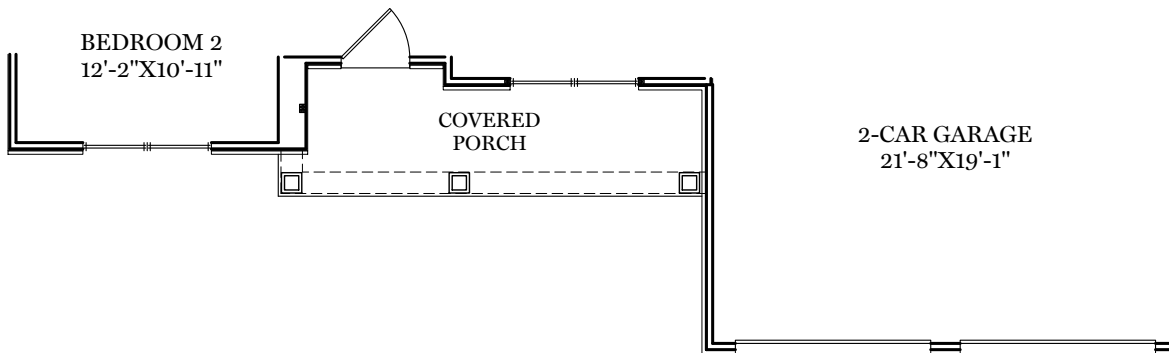

HERITAGE FLOOR PLAN

ALL IMAGES ARE FOR ARTISTIC PURPOSES ONLY AND MAY CONTAIN ADDITIONAL FEATURES OR DESIGN OPTIONS NOT AVAILABLE ON ALL HOME PLANS AND IN ALL NEIGHBORHOODS. ROOM SIZE DIMENSIONS AND SQUARE FOOTAGES ARE APPROXIMATE. CONTACT SALES AGENT FOR MORE INFORMATION. TERMS AND CONDITIONS APPLY. [HTTPS://EGSTOLTZFUSHOMES.COM/TERMS-AND-CONDITIONS/](https://EGSTOLTZFUSHOMES.COM/TERMS-AND-CONDITIONS/)