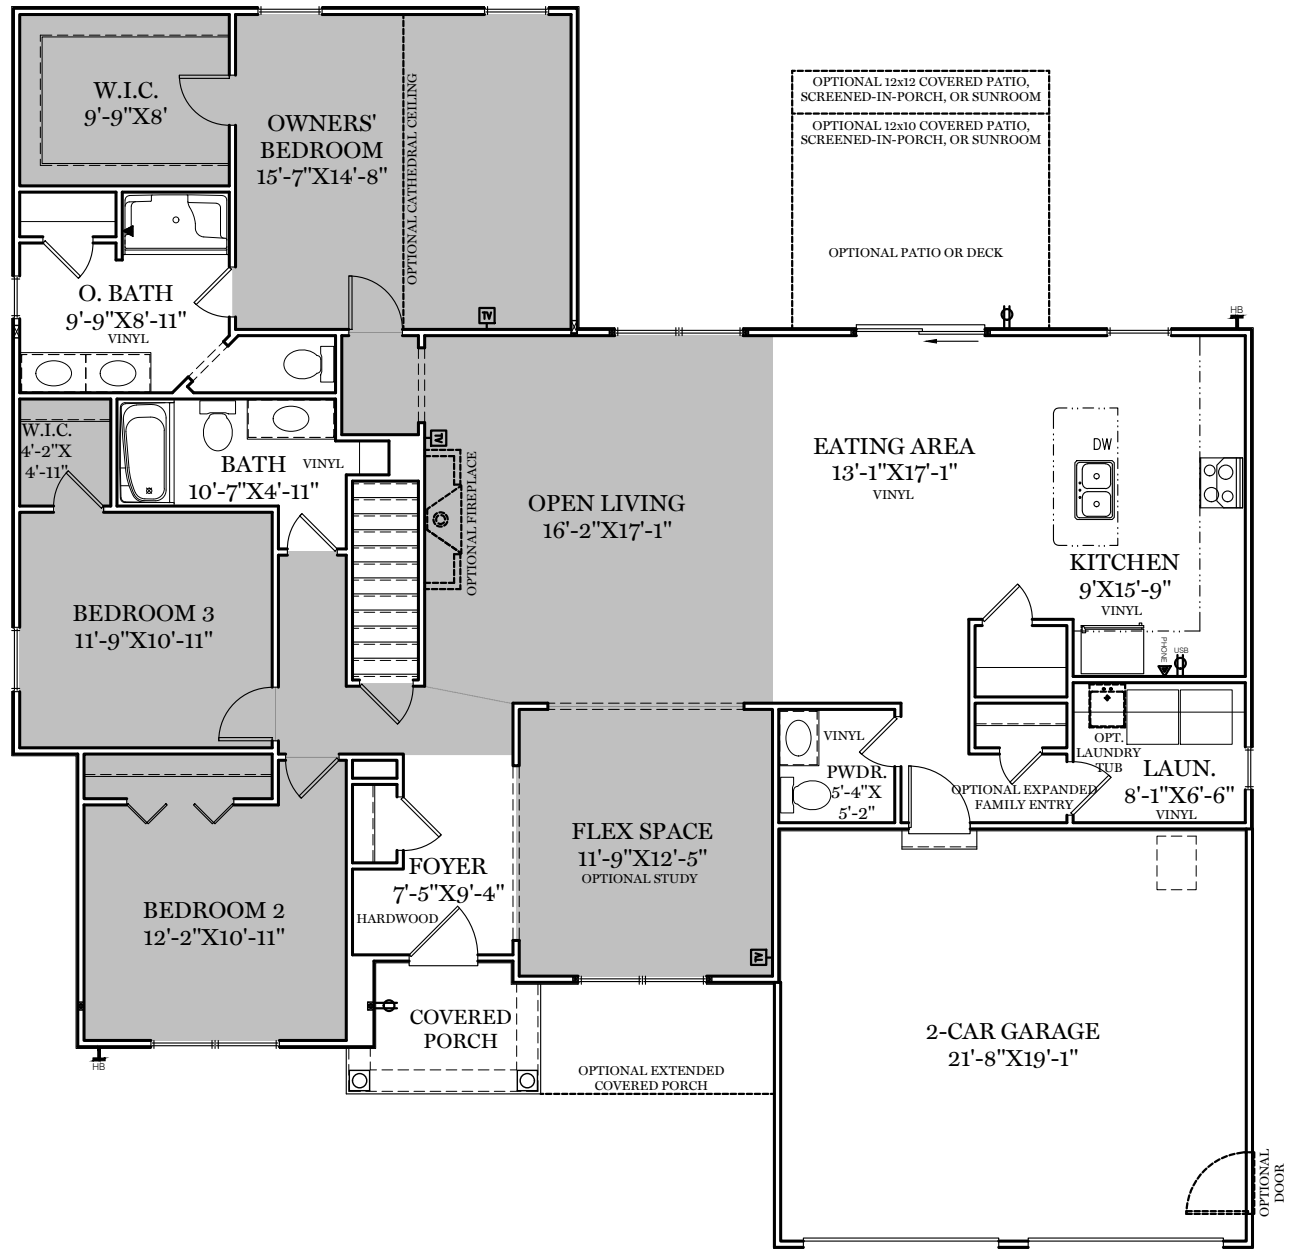

- = CARPETED AREA
- TV = CABLE T.V. ROUGH IN
- ⊕ = EXTERIOR RECEPTACLE
- ⊕ USB = RECEPTACLE WITH USB
- PHONE = TELEPHONE OUTLET
- HB = EXTERIOR HOSE BIBB

TRADITIONAL** & CLASSIC FLOOR PLAN SHOWN
1st Floor Plan - 2,022 sf
 "STAPLETON"