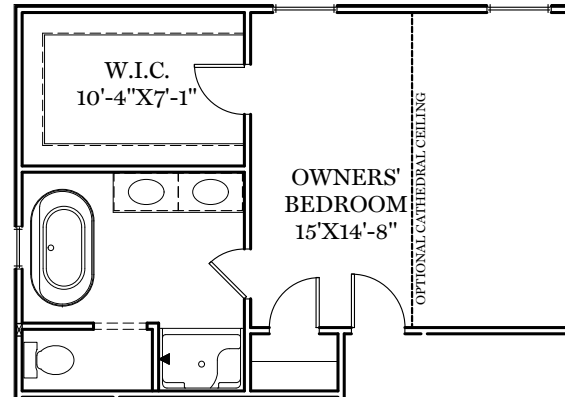

- = CARPETED AREA
- TV = CABLE T.V. ROUGH IN
- ⊕ = EXTERIOR RECEPTACLE
- ⊕ USB = RECEPTACLE WITH USB
- PHONE = TELEPHONE OUTLET
- HB = EXTERIOR HOSE BIBB

TRADITIONAL** & CLASSIC FLOOR PLAN SHOWN
1st Floor Plan - 2,022 sf
 "STAPLETON"

** TRADITIONAL FLOOR PLAN ONLY AVAILABLE IN SELECT COMMUNITIES

AMERICAN FLOOR PLAN

HERITAGE FLOOR PLAN

ALL IMAGES ARE FOR ARTISTIC PURPOSES ONLY AND MAY CONTAIN ADDITIONAL FEATURES OR DESIGN OPTIONS NOT AVAILABLE ON ALL HOME PLANS AND IN ALL NEIGHBORHOODS. ROOM SIZE DIMENSIONS AND SQUARE FOOTAGES ARE APPROXIMATE. CONTACT SALES AGENT FOR MORE INFORMATION. TERMS AND CONDITIONS APPLY. [HTTPS://EGSTOLTZFUSHOMES.COM/TERMS-AND-CONDITIONS/](https://EGSTOLTZFUSHOMES.COM/TERMS-AND-CONDITIONS/)

OPTIONAL STUDY

OPTIONAL RETREAT BATH

OPTIONAL EXPANDED FAMILY ENTRY

OPTIONAL LUXURY BATH

ALL IMAGES ARE FOR ARTISTIC PURPOSES ONLY AND MAY CONTAIN ADDITIONAL FEATURES OR DESIGN OPTIONS NOT AVAILABLE ON ALL HOME PLANS AND IN ALL NEIGHBORHOODS. ROOM SIZE DIMENSIONS AND SQUARE FOOTAGES ARE APPROXIMATE. CONTACT SALES AGENT FOR MORE INFORMATION. TERMS AND CONDITIONS APPLY. [HTTPS://EGSTOLTZFUSHOMES.COM/TERMS-AND-CONDITIONS/](https://EGSTOLTZFUSHOMES.COM/TERMS-AND-CONDITIONS/)