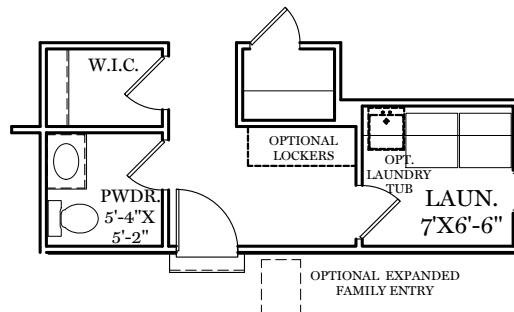

- = CARPETED AREA
- TV = CABLE T.V. ROUGH IN
- ⊕ = EXTERIOR RECEPTACLE
- ⊕ USB = RECEPTACLE WITH USB
- PHONE = TELEPHONE OUTLET
- HB = EXTERIOR HOSE BIBB

TRADITIONAL** & CLASSIC FLOOR PLAN SHOWN
1st Floor Plan - 2,022 sf
 "STAPLETON"

** TRADITIONAL FLOOR PLAN ONLY AVAILABLE IN SELECT COMMUNITIES

AMERICAN FLOOR PLAN

HERITAGE FLOOR PLAN

ALL IMAGES ARE FOR ARTISTIC PURPOSES ONLY AND MAY CONTAIN ADDITIONAL FEATURES OR DESIGN OPTIONS NOT AVAILABLE ON ALL HOME PLANS AND IN ALL NEIGHBORHOODS. ROOM SIZE DIMENSIONS AND SQUARE FOOTAGES ARE APPROXIMATE. CONTACT SALES AGENT FOR MORE INFORMATION. TERMS AND CONDITIONS APPLY. [HTTPS://EGSTOLTZFUSHOMES.COM/TERMS-AND-CONDITIONS/](https://EGSTOLTZFUSHOMES.COM/TERMS-AND-CONDITIONS/)

OPTIONAL STUDY

OPTIONAL RETREAT BATH

OPTIONAL EXPANDED FAMILY ENTRY

OPTIONAL LUXURY BATH

ALL IMAGES ARE FOR ARTISTIC PURPOSES ONLY AND MAY CONTAIN ADDITIONAL FEATURES OR DESIGN OPTIONS NOT AVAILABLE ON ALL HOME PLANS AND IN ALL NEIGHBORHOODS. ROOM SIZE DIMENSIONS AND SQUARE FOOTAGES ARE APPROXIMATE. CONTACT SALES AGENT FOR MORE INFORMATION. TERMS AND CONDITIONS APPLY. [HTTPS://EGSTOLTZFUSHOMES.COM/TERMS-AND-CONDITIONS/](https://EGSTOLTZFUSHOMES.COM/TERMS-AND-CONDITIONS/)