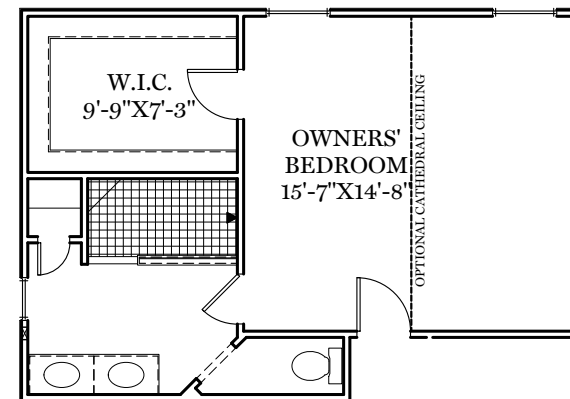

- = CARPETED AREA
- TV = CABLE T.V. ROUGH IN
- ⊕ = EXTERIOR RECEPTACLE
- ⊕ USB = RECEPTACLE WITH USB
- PHONE = TELEPHONE OUTLET
- HB = EXTERIOR HOSE BIBB

TRADITIONAL** & CLASSIC FLOOR PLAN SHOWN
1st Floor Plan - 2,022 sf
 "STAPLETON"

** TRADITIONAL FLOOR PLAN ONLY AVAILABLE IN SELECT COMMUNITIES

AMERICAN FLOOR PLAN

HERITAGE FLOOR PLAN

ALL IMAGES ARE FOR ARTISTIC PURPOSES ONLY AND MAY CONTAIN ADDITIONAL FEATURES OR DESIGN OPTIONS NOT AVAILABLE ON ALL HOME PLANS AND IN ALL NEIGHBORHOODS. ROOM SIZE DIMENSIONS AND SQUARE FOOTAGES ARE APPROXIMATE. CONTACT SALES AGENT FOR MORE INFORMATION. TERMS AND CONDITIONS APPLY. [HTTPS://EGSTOLTZFUSHOMES.COM/TERMS-AND-CONDITIONS/](https://EGSTOLTZFUSHOMES.COM/TERMS-AND-CONDITIONS/)

OPTIONAL STUDY

OPTIONAL RETREAT BATH

OPTIONAL EXPANDED FAMILY ENTRY

OPTIONAL LUXURY BATH

ALL IMAGES ARE FOR ARTISTIC PURPOSES ONLY AND MAY CONTAIN ADDITIONAL FEATURES OR DESIGN OPTIONS NOT AVAILABLE ON ALL HOME PLANS AND IN ALL NEIGHBORHOODS. ROOM SIZE DIMENSIONS AND SQUARE FOOTAGES ARE APPROXIMATE. CONTACT SALES AGENT FOR MORE INFORMATION. TERMS AND CONDITIONS APPLY. [HTTPS://EGSTOLTZFUSHOMES.COM/TERMS-AND-CONDITIONS/](https://EGSTOLTZFUSHOMES.COM/TERMS-AND-CONDITIONS/)