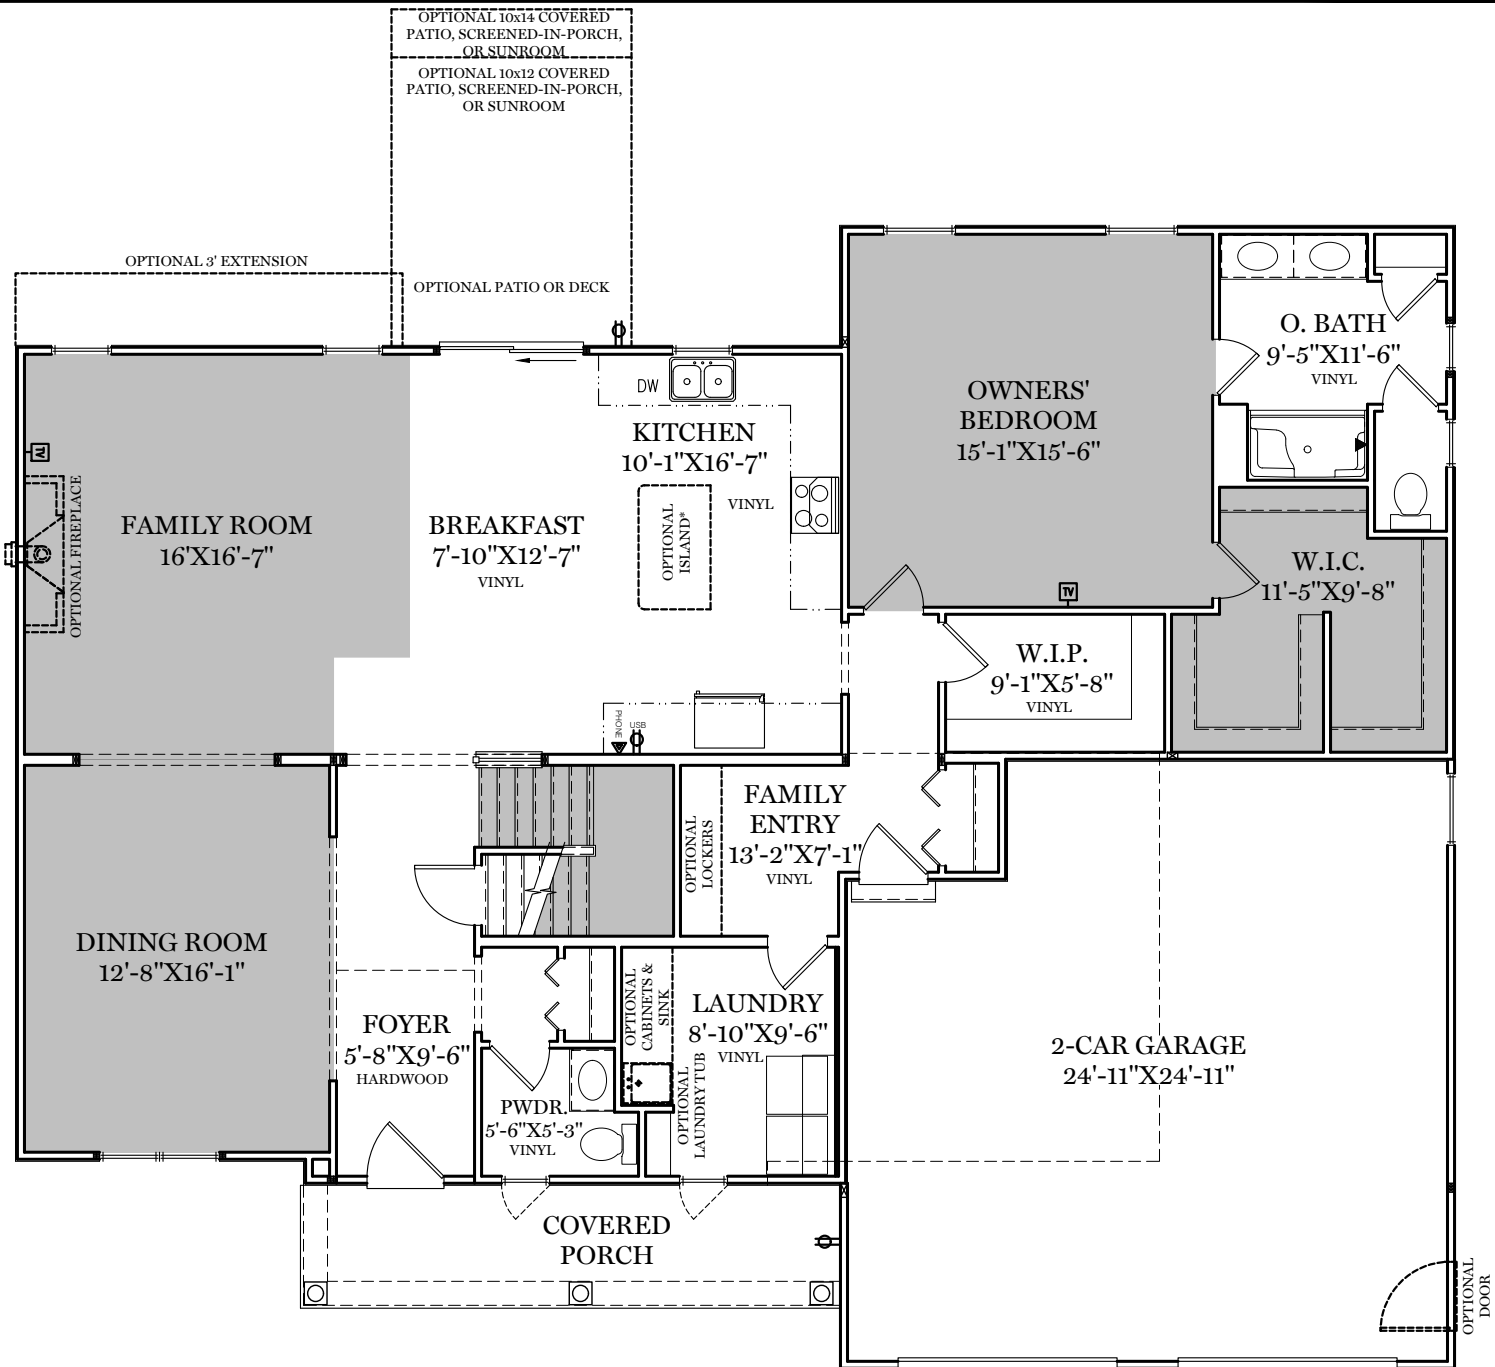

-  = CARPETED AREA
-  = CABLE T.V. ROUGH IN
-  = EXTERIOR RECEPTACLE
-  = RECEPTACLE WITH USB
-  = TELEPHONE OUTLET
-  = EXTERIOR HOSE BIBB

*ISLAND INCLUDED IN SELECT COMMUNITIES AND WITH SELECT KITCHEN PACKAGE OPTIONS

** TRADITIONAL FLOOR PLAN ONLY AVAILABLE IN SELECT COMMUNITIES

ALL IMAGES ARE FOR ARTISTIC PURPOSES ONLY AND MAY CONTAIN ADDITIONAL FEATURES OR DESIGN OPTIONS NOT AVAILABLE ON ALL HOME PLANS AND IN ALL NEIGHBORHOODS. ROOM SIZE DIMENSIONS AND SQUARE FOOTAGES ARE APPROXIMATE. CONTACT SALES AGENT FOR MORE INFORMATION. TERMS AND CONDITIONS APPLY. [HTTPS://EGStoltzfushomes.com/terms-and-conditions/](https://EGStoltzfushomes.com/terms-and-conditions/)

PDF LAST UPDATED 1/14/2022

TRADITIONAL** & CLASSIC FLOOR PLAN SHOWN
2nd Floor Plan - 1,362 sf
 "WINDSOR"

AMERICAN FLOOR PLAN

HERITAGE FLOOR PLAN

ALL IMAGES ARE FOR ARTISTIC PURPOSES ONLY AND MAY CONTAIN ADDITIONAL FEATURES OR DESIGN OPTIONS NOT AVAILABLE ON ALL HOME PLANS AND IN ALL NEIGHBORHOODS. ROOM SIZE DIMENSIONS AND SQUARE FOOTAGES ARE APPROXIMATE. CONTACT SALES AGENT FOR MORE INFORMATION. TERMS AND CONDITIONS APPLY. [HTTPS://EGStoltzfusHomes.com/terms-and-conditions/](https://EGStoltzfusHomes.com/terms-and-conditions/)