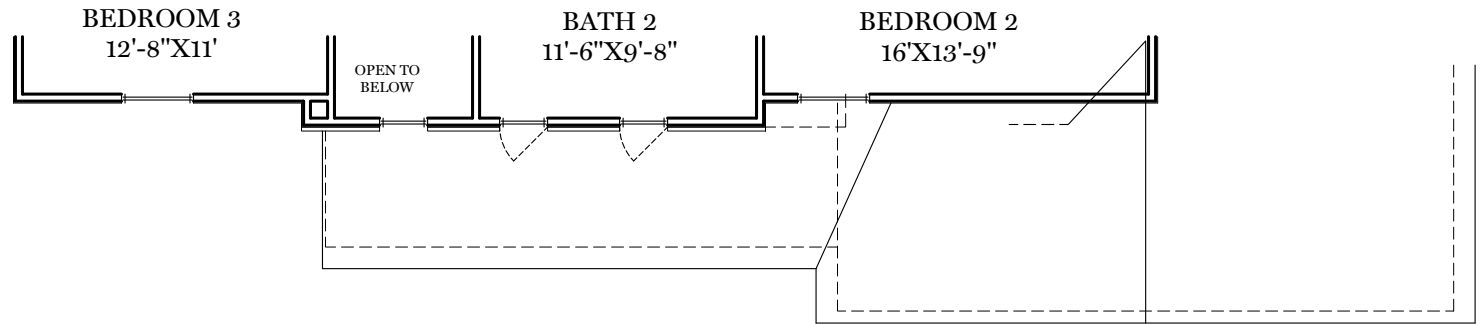

AMERICAN FLOOR PLAN