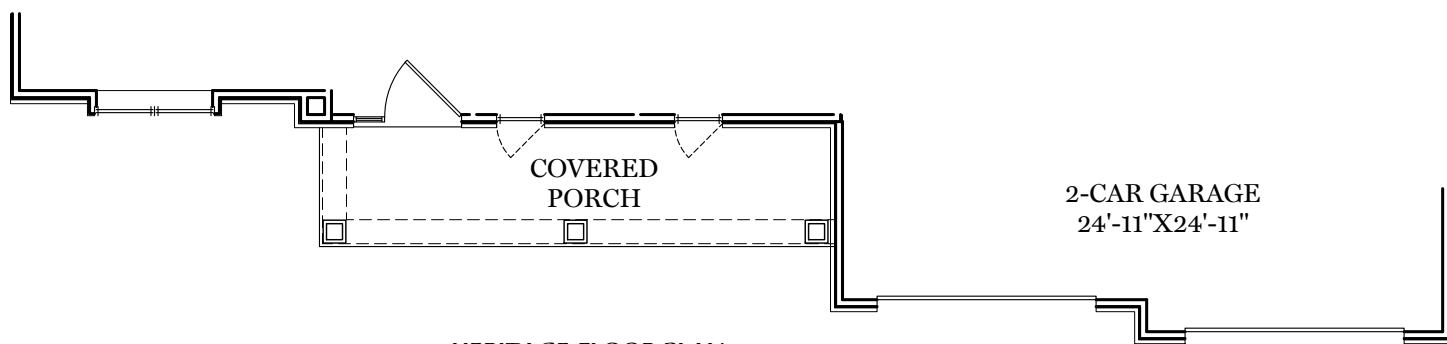

HERITAGE FLOOR PLAN

ALL IMAGES ARE FOR ARTISTIC PURPOSES ONLY AND MAY CONTAIN ADDITIONAL FEATURES OR DESIGN OPTIONS NOT AVAILABLE ON ALL HOME PLANS AND IN ALL NEIGHBORHOODS. ROOM SIZE DIMENSIONS AND SQUARE FOOTAGES ARE APPROXIMATE. CONTACT SALES AGENT FOR MORE INFORMATION. TERMS AND CONDITIONS APPLY. [HTTPS://EGStoltzfusHomes.com/terms-and-conditions/](https://EGStoltzfusHomes.com/terms-and-conditions/)

PDF LAST UPDATED 10/12/2022