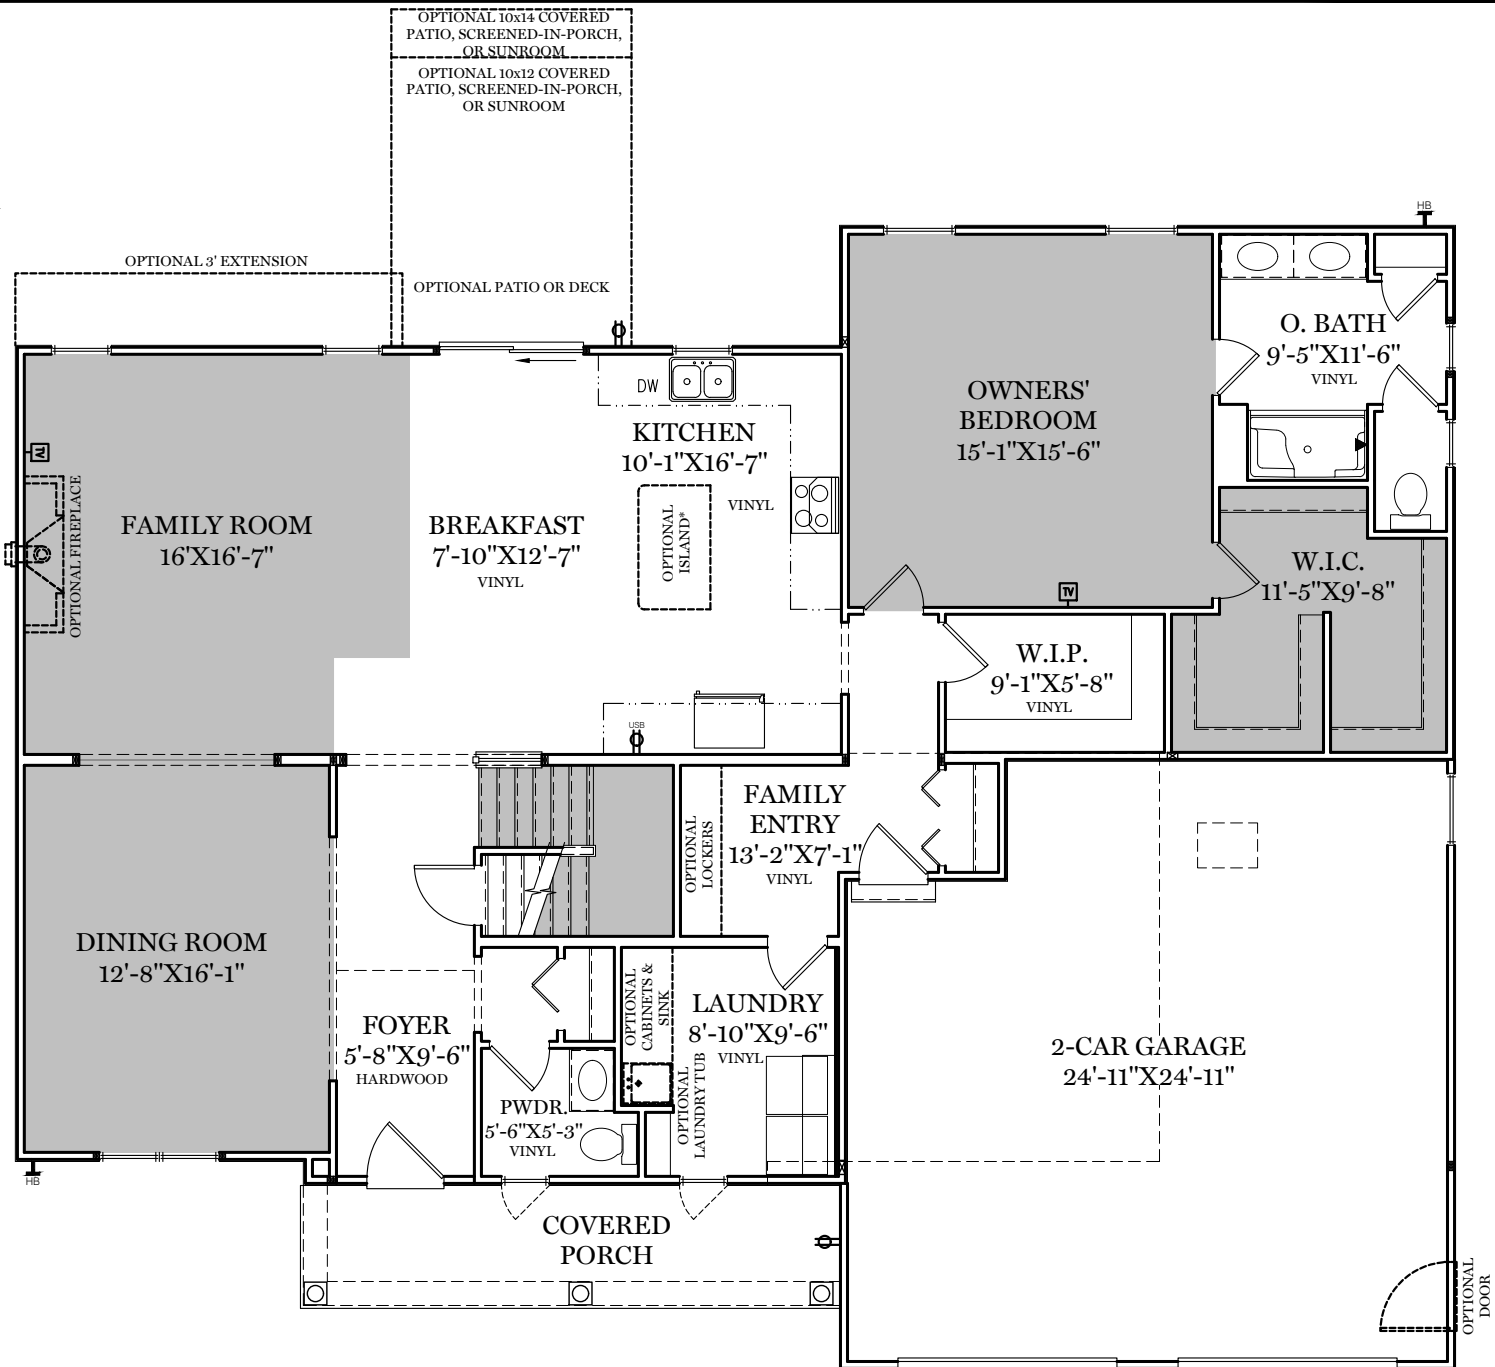

-  = CARPETED AREA
-  = EXTERIOR RECEPTACLE
-  = RECEPTACLE WITH USB
-  = EXTERIOR HOSE BIBB
-  = CABLE T.V. OUTLET W/ ELECTRICAL OUTLET

\*ISLAND INCLUDED IN SELECT COMMUNITIES AND WITH SELECT KITCHEN PACKAGE OPTIONS

\*\* TRADITIONAL FLOOR PLAN ONLY AVAILABLE IN SELECT COMMUNITIES

ALL IMAGES ARE FOR ARTISTIC PURPOSES ONLY AND MAY CONTAIN ADDITIONAL FEATURES OR DESIGN OPTIONS NOT AVAILABLE ON ALL HOME PLANS AND IN ALL NEIGHBORHOODS. ROOM SIZE DIMENSIONS AND SQUARE FOOTAGES ARE APPROXIMATE. CONTACT SALES AGENT FOR MORE INFORMATION. TERMS AND CONDITIONS APPLY. [HTTPS://EGStoltzfusHomes.com/terms-and-conditions/](https://EGStoltzfusHomes.com/terms-and-conditions/)