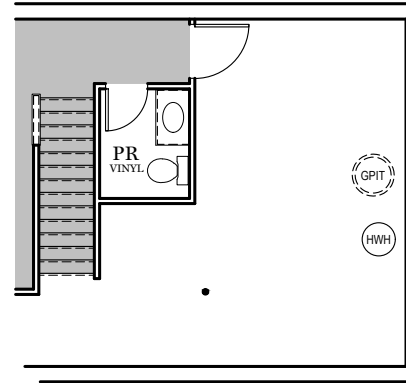

TRADITIONAL** FLOOR PLAN SHOWN

Foundation

"CAMPBELL"

** TRADITIONAL FLOOR PLAN ONLY AVAILABLE IN SELECT COMMUNITIES

PDF LAST UPDATED 3/23/2022

■ = CARPETED AREA

OPTIONAL FINISHED POWDER ROOM (+55 SF)

OPTIONAL FINISHED BATHROOM (+70 SF)