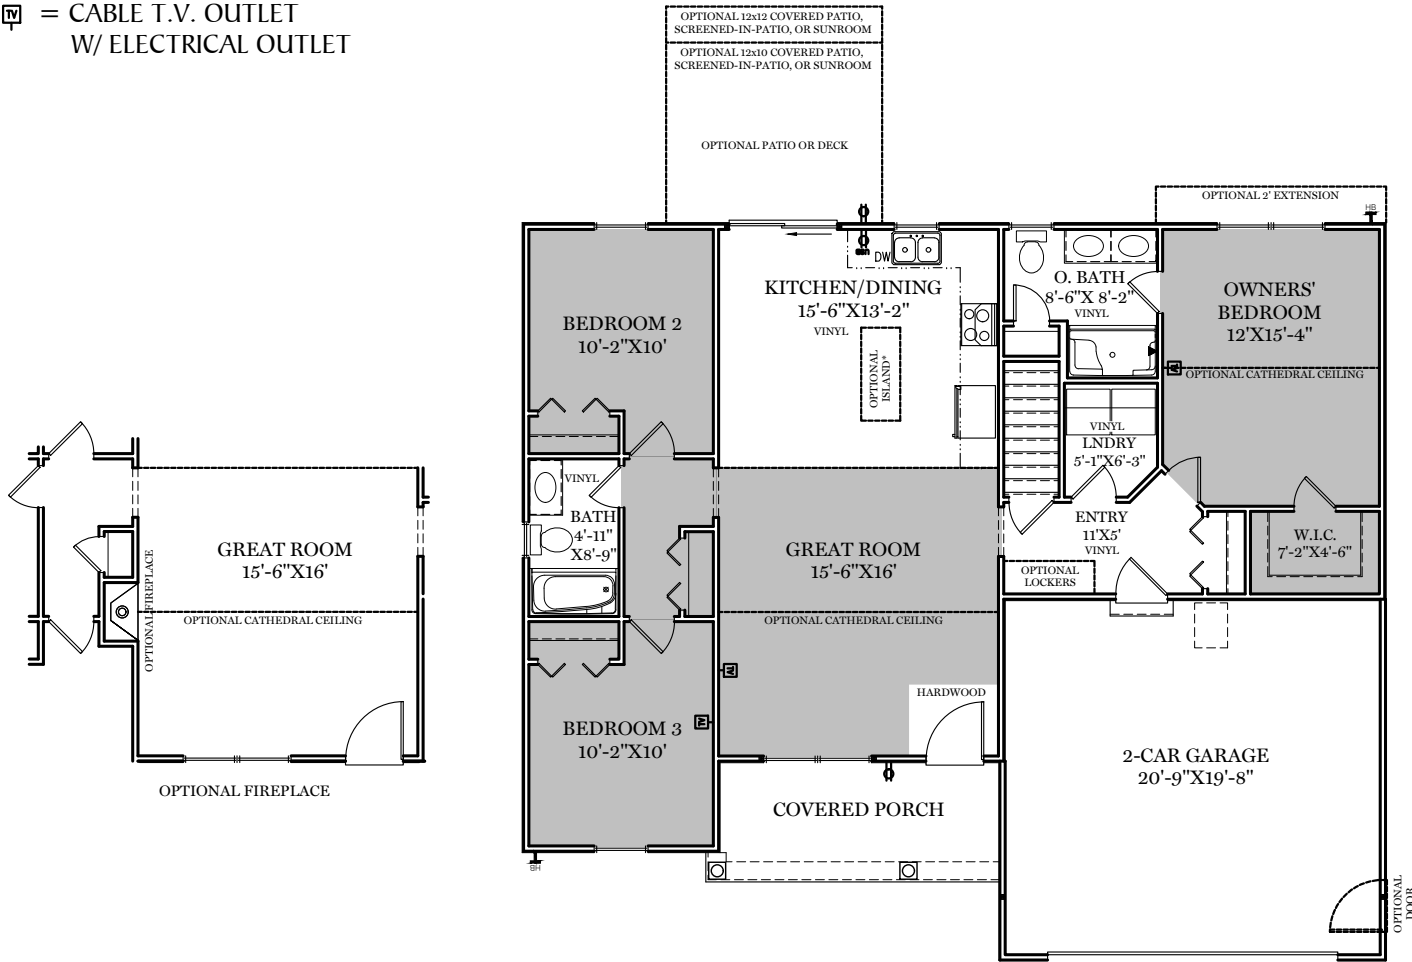

- = CARPETED AREA
- ⊕ = EXTERIOR RECEPTACLE
- ⊕^{USB} = RECEPTACLE WITH USB
- ⊕^{HB} = EXTERIOR HOSE BIBB
- ⊕^{TV} = CABLE T.V. OUTLET W/ ELECTRICAL OUTLET

TRADITIONAL** & CLASSIC FLOOR PLAN SHOWN
1st Floor Plan - 1,305 sf
"CAMPBELL"

*ISLAND INCLUDED IN SELECT COMMUNITIES AND WITH SELECT KITCHEN PACKAGE OPTIONS
** TRADITIONAL FLOOR PLAN ONLY AVAILABLE IN SELECT COMMUNITIES

ALL IMAGES ARE FOR ARTISTIC PURPOSES ONLY AND MAY CONTAIN ADDITIONAL FEATURES OR DESIGN OPTIONS NOT AVAILABLE ON ALL HOME PLANS AND IN ALL NEIGHBORHOODS. ROOM SIZE DIMENSIONS AND SQUARE FOOTAGES ARE APPROXIMATE. CONTACT SALES AGENT FOR MORE INFORMATION. TERMS AND CONDITIONS APPLY. [HTTPS://EGSTOLTZFUSHOMES.COM/TERMS-AND-CONDITIONS/](https://EGSTOLTZFUSHOMES.COM/TERMS-AND-CONDITIONS/)