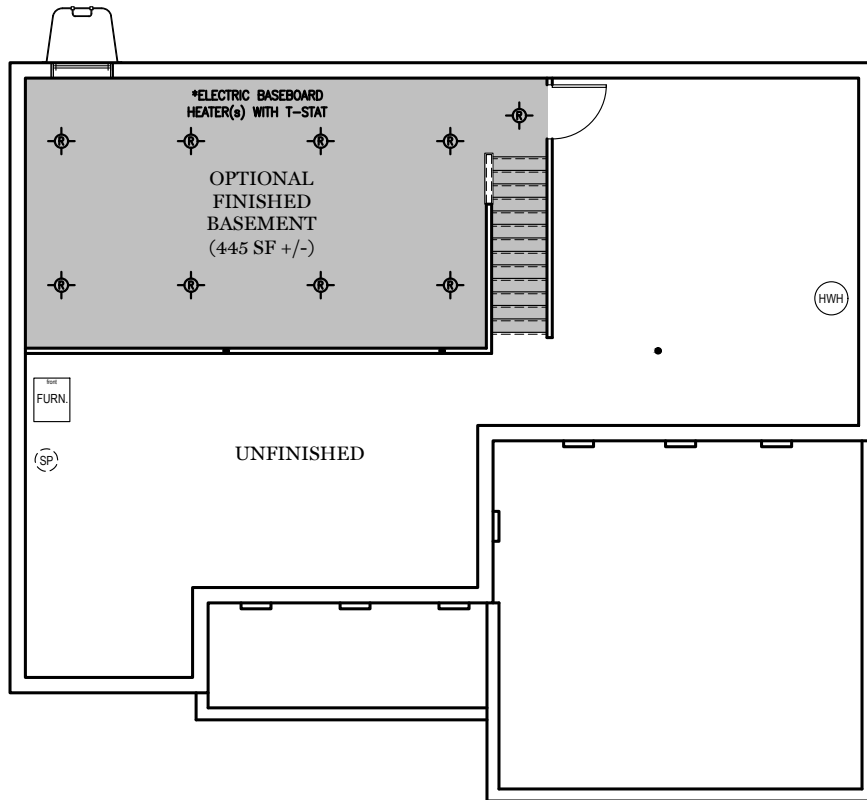

- = CARPETED AREA
- ⊕ = EXTERIOR RECEPTACLE
- ⊕^{USB} = RECEPTACLE WITH USB
- ⊕^{HB} = EXTERIOR HOSE BIBB
- ⊕^{TV} = CABLE T.V. OUTLET W/ ELECTRICAL OUTLET

TRADITIONAL** & CLASSIC FLOOR PLAN SHOWN
1st Floor Plan - 1,305 sf
"CAMPBELL"

TRADITIONAL** FLOOR PLAN SHOWN

Foundation

"CAMPBELL"

** TRADITIONAL FLOOR PLAN ONLY AVAILABLE IN SELECT COMMUNITIES

PDF LAST UPDATED 3/23/2022

■ = CARPETED AREA

OPTIONAL FINISHED POWDER ROOM (+55 SF)

OPTIONAL FINISHED BATHROOM (+70 SF)