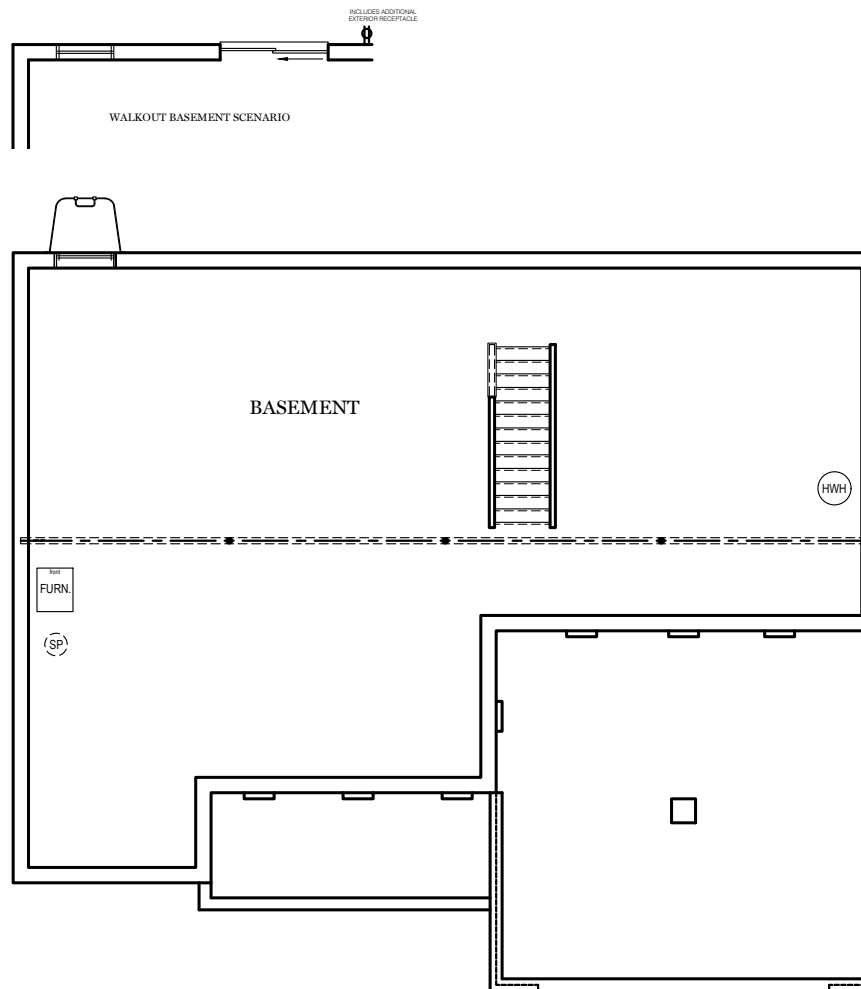

E.G.S. RESERVES THE RIGHT TO RELOCATE MECHANICALS AS REQ. BY SITE CONDITIONS

ALL IMAGES ARE FOR ARTISTIC PURPOSES ONLY AND MAY CONTAIN ADDITIONAL FEATURES OR DESIGN OPTIONS NOT AVAILABLE ON ALL HOME PLANS AND IN ALL NEIGHBORHOODS. ROOM SIZE DIMENSIONS AND SQUARE FOOTAGES ARE APPROXIMATE. CONTACT SALES AGENT FOR MORE INFORMATION. TERMS AND CONDITIONS APPLY. [HTTPS://EGSTOLTZFUSHOMES.COM/TERMS-AND-CONDITIONS/](https://EGSTOLTZFUSHOMES.COM/TERMS-AND-CONDITIONS/)

TRADITIONAL** FLOOR PLAN SHOWN

Foundation

"CAMPBELL"

** TRADITIONAL FLOOR PLAN ONLY AVAILABLE IN SELECT COMMUNITIES

PDF LAST UPDATED 3/23/2022