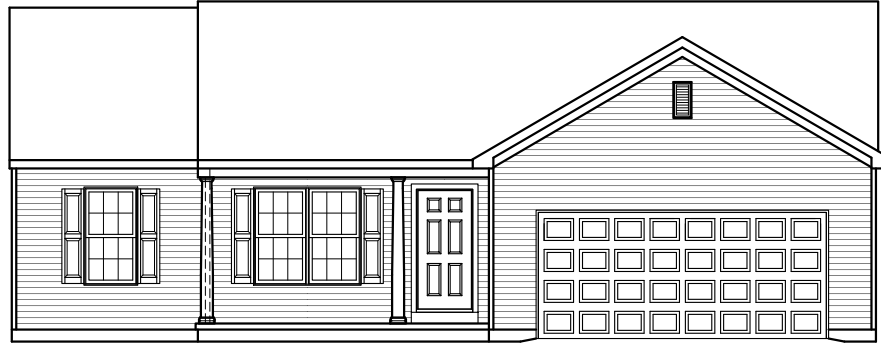

TRADITIONAL** FLOOR PLAN SHOWN

Foundation

"CAMPBELL"

** TRADITIONAL FLOOR PLAN ONLY AVAILABLE IN SELECT COMMUNITIES

PDF LAST UPDATED 3/23/2022

■ = CARPETED AREA

OPTIONAL FINISHED POWDER ROOM (+55 SF)

OPTIONAL FINISHED BATHROOM (+70 SF)

TRADITIONAL ELEVATION**

CLASSIC ELEVATION

Elevations

"CAMPBELL"

** TRADITIONAL ELEVATION
ONLY AVAILABLE IN
SELECT COMMUNITIES

ALL IMAGES ARE FOR ARTISTIC
PURPOSES ONLY AND MAY CONTAIN
ADDITIONAL FEATURES OR DESIGN
OPTIONS NOT AVAILABLE ON ALL
HOME PLANS AND IN ALL
NEIGHBORHOODS. ROOM SIZE
DIMENSIONS AND SQUARE FOOTAGES
ARE APPROXIMATE. CONTACT SALES
AGENT FOR MORE INFORMATION.
TERMS AND CONDITIONS APPLY.
[HTTPS://EGSTOLTZFUSHOMES.COM/
TERMS-AND-CONDITIONS/](https://EGSTOLTZFUSHOMES.COM/TERMS-AND-CONDITIONS/)