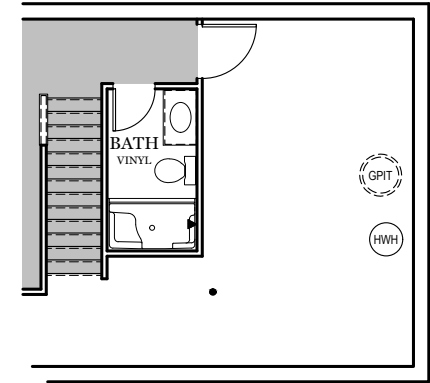

TRADITIONAL** FLOOR PLAN SHOWN

Foundation

"CAMPBELL"

** TRADITIONAL FLOOR PLAN ONLY AVAILABLE IN SELECT COMMUNITIES

PDF LAST UPDATED 3/23/2022

■ = CARPETED AREA

OPTIONAL FINISHED POWDER ROOM (+55 SF)

OPTIONAL FINISHED BATHROOM (+70 SF)