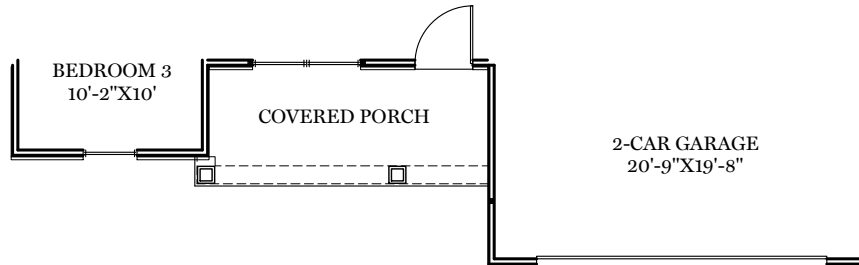

AMERICAN FLOOR PLAN