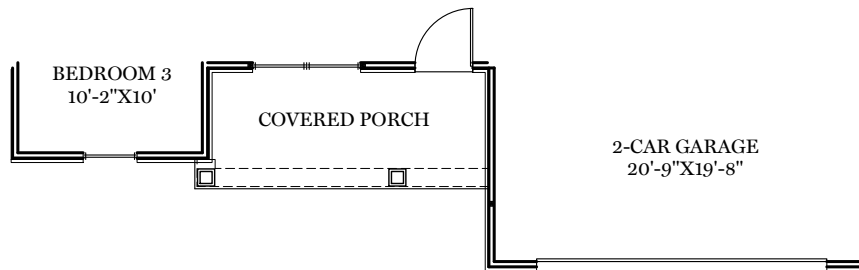

HERITAGE FLOOR PLAN

1st Floor Plan

"CAMPBELL"

ALL IMAGES ARE FOR ARTISTIC PURPOSES ONLY AND MAY CONTAIN ADDITIONAL FEATURES OR DESIGN OPTIONS NOT AVAILABLE ON ALL HOME PLANS AND IN ALL NEIGHBORHOODS. ROOM SIZE DIMENSIONS AND SQUARE FOOTAGES ARE APPROXIMATE. CONTACT SALES AGENT FOR MORE INFORMATION. TERMS AND CONDITIONS APPLY. [HTTPS://EGSTOLTZFUSHOMES.COM/TERMS-AND-CONDITIONS/](https://EGSTOLTZFUSHOMES.COM/TERMS-AND-CONDITIONS/)

PDF LAST UPDATED 3/23/2022