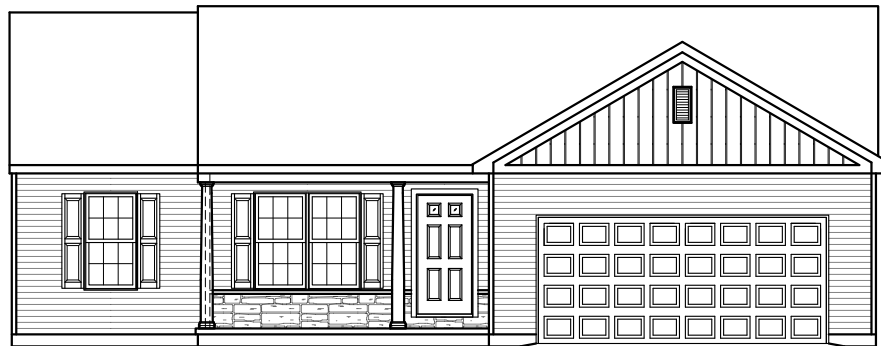

TRADITIONAL** FLOOR PLAN SHOWN

Foundation

"CAMPBELL"

** TRADITIONAL FLOOR PLAN ONLY AVAILABLE IN SELECT COMMUNITIES

PDF LAST UPDATED 3/23/2022

■ = CARPETED AREA

OPTIONAL FINISHED POWDER ROOM (+55 SF)

OPTIONAL FINISHED BATHROOM (+70 SF)

TRADITIONAL ELEVATION**

CLASSIC ELEVATION

Elevations

"CAMPBELL"

** TRADITIONAL ELEVATION
ONLY AVAILABLE IN
SELECT COMMUNITIES

ALL IMAGES ARE FOR ARTISTIC
PURPOSES ONLY AND MAY CONTAIN
ADDITIONAL FEATURES OR DESIGN
OPTIONS NOT AVAILABLE ON ALL
HOME PLANS AND IN ALL
NEIGHBORHOODS. ROOM SIZE
DIMENSIONS AND SQUARE FOOTAGES
ARE APPROXIMATE. CONTACT SALES
AGENT FOR MORE INFORMATION.
TERMS AND CONDITIONS APPLY.
[HTTPS://EGSTOLTZFUSHOMES.COM/
TERMS-AND-CONDITIONS/](https://EGSTOLTZFUSHOMES.COM/TERMS-AND-CONDITIONS/)

PDF LAST UPDATED 3/23/2022

EGStoltzfus

BUILDING ONE STORY AT A TIME

AMERICAN ELEVATION

HERITAGE ELEVATION

Elevations

"CAMPBELL"

ALL IMAGES ARE FOR ARTISTIC PURPOSES ONLY AND MAY CONTAIN ADDITIONAL FEATURES OR DESIGN OPTIONS NOT AVAILABLE ON ALL HOME PLANS AND IN ALL NEIGHBORHOODS. ROOM SIZE DIMENSIONS AND SQUARE FOOTAGES ARE APPROXIMATE. CONTACT SALES AGENT FOR MORE INFORMATION. TERMS AND CONDITIONS APPLY. [HTTPS://EGSTOLTZFUSHOMES.COM/TERMS-AND-CONDITIONS/](https://EGSTOLTZFUSHOMES.COM/TERMS-AND-CONDITIONS/)