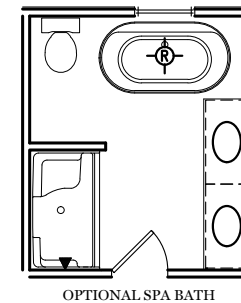

ALL IMAGES ARE FOR ARTISTIC PURPOSES ONLY AND MAY CONTAIN ADDITIONAL FEATURES OR DESIGN OPTIONS NOT AVAILABLE ON ALL HOME PLANS AND IN ALL NEIGHBORHOODS. ROOM SIZE DIMENSIONS AND SQUARE FOOTAGES ARE APPROXIMATE. CONTACT SALES AGENT FOR MORE INFORMATION. TERMS AND CONDITIONS APPLY. [HTTPS://EGSTOLTZFUSHOMES.COM/TERMS-AND-CONDITIONS/](https://EGSTOLTZFUSHOMES.COM/TERMS-AND-CONDITIONS/)