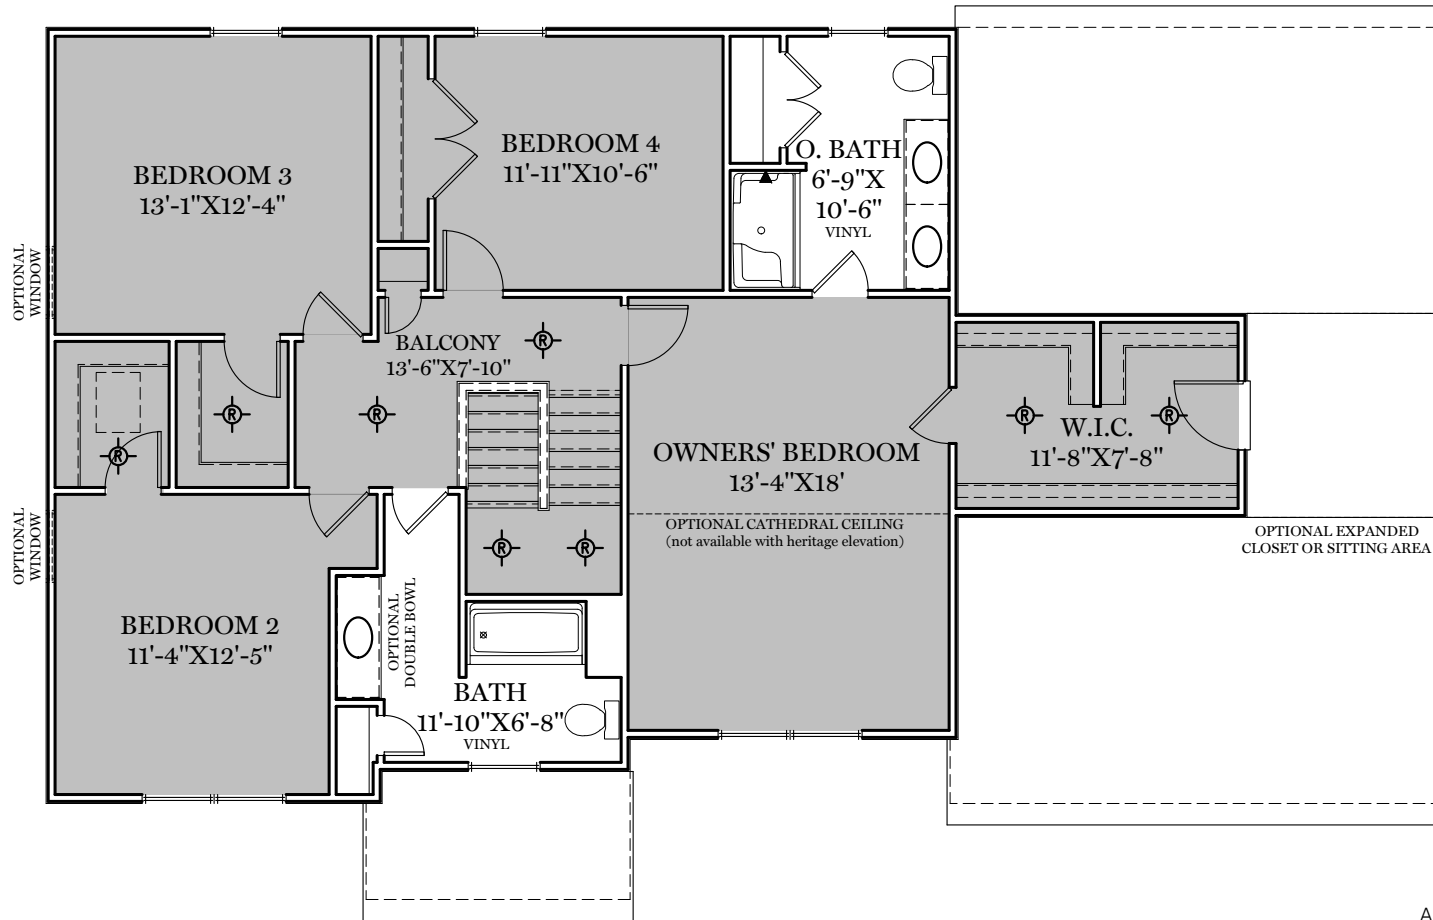

- = CARPETED AREA
- ⊕ = EXTERIOR RECEPTACLE
- HB ⊕ = EXTERIOR HOSE BIBB
- ⊕ = FLUSH MOUNT RECESSED-STYLE LIGHT
- ⊙ = CEILING LIGHT

ALL IMAGES ARE FOR ARTISTIC PURPOSES ONLY AND MAY CONTAIN ADDITIONAL FEATURES OR DESIGN OPTIONS NOT AVAILABLE ON ALL HOME PLANS AND IN ALL NEIGHBORHOODS. ROOM SIZE DIMENSIONS AND SQUARE FOOTAGES ARE APPROXIMATE. CONTACT SALES AGENT FOR MORE INFORMATION. TERMS AND CONDITIONS APPLY. [HTTPS://EGSTOLTZFUSHOMES.COM/TERMS-AND-CONDITIONS/](https://EGSTOLTZFUSHOMES.COM/TERMS-AND-CONDITIONS/)

AMERICAN FLOOR PLAN

HERITAGE FLOOR PLAN

ALL IMAGES ARE FOR ARTISTIC PURPOSES ONLY AND MAY CONTAIN ADDITIONAL FEATURES OR DESIGN OPTIONS NOT AVAILABLE ON ALL HOME PLANS AND IN ALL NEIGHBORHOODS. ROOM SIZE DIMENSIONS AND SQUARE FOOTAGES ARE APPROXIMATE. CONTACT SALES AGENT FOR MORE INFORMATION. TERMS AND CONDITIONS APPLY. [HTTPS://EGSTOLTZFUSHOMES.COM/TERMS-AND-CONDITIONS/](https://EGSTOLTZFUSHOMES.COM/TERMS-AND-CONDITIONS/)

■ = CARPETED AREA

⊙ = FLUSH MOUNT RECESSED-STYLE LIGHT

ALL IMAGES ARE FOR ARTISTIC PURPOSES ONLY AND MAY CONTAIN ADDITIONAL FEATURES OR DESIGN OPTIONS NOT AVAILABLE ON ALL HOME PLANS AND IN ALL NEIGHBORHOODS. ROOM SIZE DIMENSIONS AND SQUARE FOOTAGES ARE APPROXIMATE. CONTACT SALES AGENT FOR MORE INFORMATION. TERMS AND CONDITIONS APPLY. [HTTPS://EGStoltzfusHomes.com/terms-and-conditions/](https://EGStoltzfusHomes.com/terms-and-conditions/)