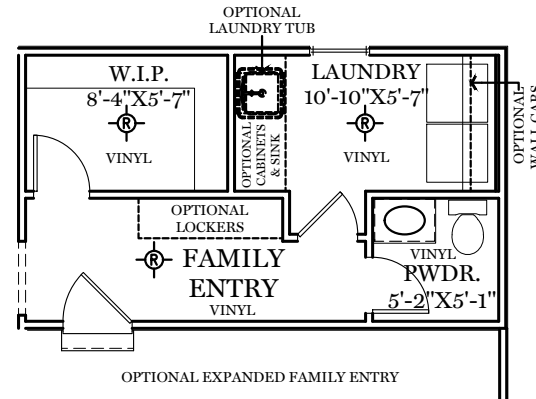

ALL IMAGES ARE FOR ARTISTIC PURPOSES ONLY AND MAY CONTAIN ADDITIONAL FEATURES OR DESIGN OPTIONS NOT AVAILABLE ON ALL HOME PLANS AND IN ALL NEIGHBORHOODS. ROOM SIZE DIMENSIONS AND SQUARE FOOTAGES ARE APPROXIMATE. CONTACT SALES AGENT FOR MORE INFORMATION. TERMS AND CONDITIONS APPLY. [HTTPS://EGSTOLTZFUSHOMES.COM/TERMS-AND-CONDITIONS/](https://EGSTOLTZFUSHOMES.COM/TERMS-AND-CONDITIONS/)