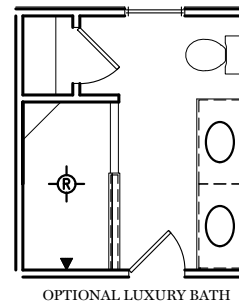

ALL IMAGES ARE FOR ARTISTIC PURPOSES ONLY AND MAY CONTAIN ADDITIONAL FEATURES OR DESIGN OPTIONS NOT AVAILABLE ON ALL HOME PLANS AND IN ALL NEIGHBORHOODS. ROOM SIZE DIMENSIONS AND SQUARE FOOTAGES ARE APPROXIMATE. CONTACT SALES AGENT FOR MORE INFORMATION. TERMS AND CONDITIONS APPLY. [HTTPS://EGSTOLTZFUSHOMES.COM/TERMS-AND-CONDITIONS/](https://EGSTOLTZFUSHOMES.COM/TERMS-AND-CONDITIONS/)