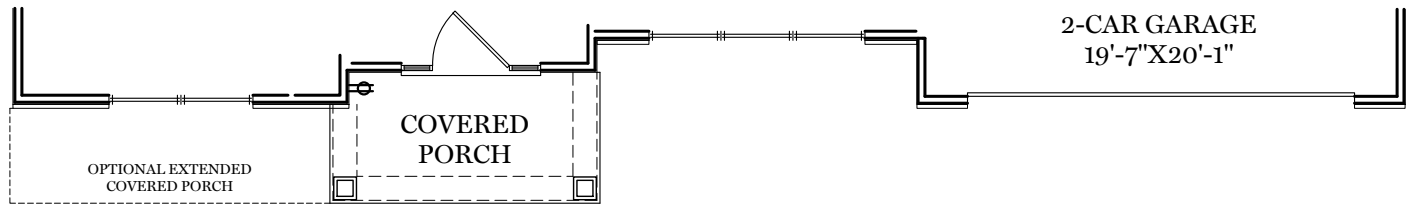

HERITAGE FLOOR PLAN

ALL IMAGES ARE FOR ARTISTIC PURPOSES ONLY AND MAY CONTAIN ADDITIONAL FEATURES OR DESIGN OPTIONS NOT AVAILABLE ON ALL HOME PLANS AND IN ALL NEIGHBORHOODS. ROOM SIZE DIMENSIONS AND SQUARE FOOTAGES ARE APPROXIMATE. CONTACT SALES AGENT FOR MORE INFORMATION. TERMS AND CONDITIONS APPLY. [HTTPS://EGSTOLTZFUSHOMES.COM/TERMS-AND-CONDITIONS/](https://EGSTOLTZFUSHOMES.COM/TERMS-AND-CONDITIONS/)