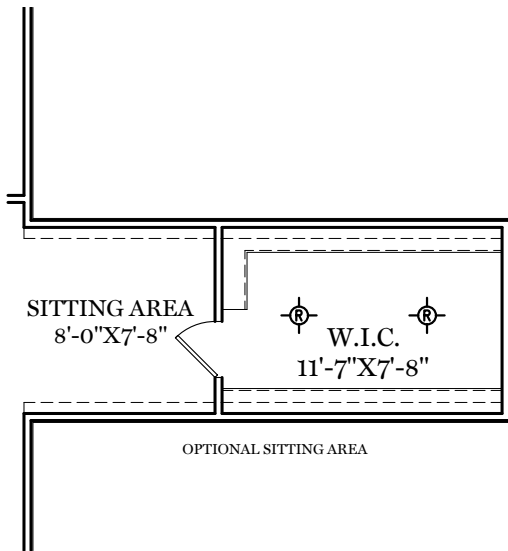

ALL IMAGES ARE FOR ARTISTIC PURPOSES ONLY AND MAY CONTAIN ADDITIONAL FEATURES OR DESIGN OPTIONS NOT AVAILABLE ON ALL HOME PLANS AND IN ALL NEIGHBORHOODS. ROOM SIZE DIMENSIONS AND SQUARE FOOTAGES ARE APPROXIMATE. CONTACT SALES AGENT FOR MORE INFORMATION. TERMS AND CONDITIONS APPLY. [HTTPS://EGSTOLTZFUSHOMES.COM/TERMS-AND-CONDITIONS/](https://EGSTOLTZFUSHOMES.COM/TERMS-AND-CONDITIONS/)