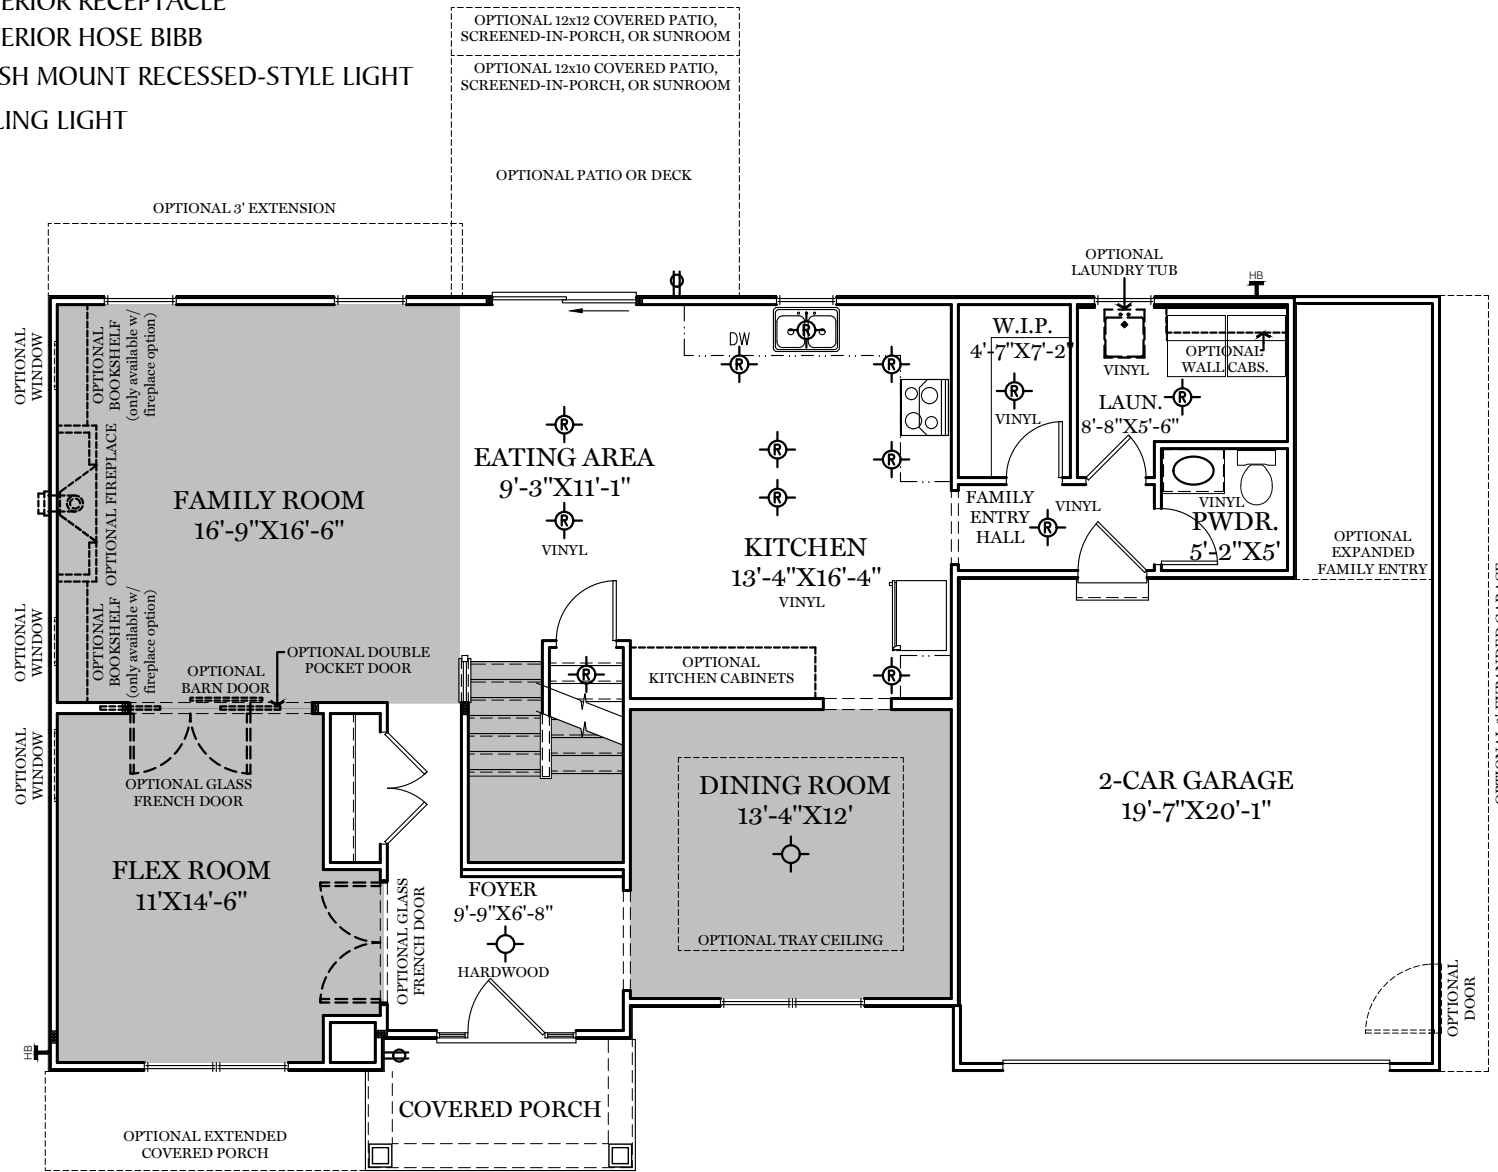

- = CARPETED AREA
- ⊕ = EXTERIOR RECEPTACLE
- HB ⊕ = EXTERIOR HOSE BIBB
- ⊕ = FLUSH MOUNT RECESSED-STYLE LIGHT
- ⊙ = CEILING LIGHT

ALL IMAGES ARE FOR ARTISTIC PURPOSES ONLY AND MAY CONTAIN ADDITIONAL FEATURES OR DESIGN OPTIONS NOT AVAILABLE ON ALL HOME PLANS AND IN ALL NEIGHBORHOODS. ROOM SIZE DIMENSIONS AND SQUARE FOOTAGES ARE APPROXIMATE. CONTACT SALES AGENT FOR MORE INFORMATION. TERMS AND CONDITIONS APPLY. [HTTPS://EGSTOLTZFUSHOMES.COM/TERMS-AND-CONDITIONS/](https://EGSTOLTZFUSHOMES.COM/TERMS-AND-CONDITIONS/)

AMERICAN FLOOR PLAN

HERITAGE FLOOR PLAN

ALL IMAGES ARE FOR ARTISTIC PURPOSES ONLY AND MAY CONTAIN ADDITIONAL FEATURES OR DESIGN OPTIONS NOT AVAILABLE ON ALL HOME PLANS AND IN ALL NEIGHBORHOODS. ROOM SIZE DIMENSIONS AND SQUARE FOOTAGES ARE APPROXIMATE. CONTACT SALES AGENT FOR MORE INFORMATION. TERMS AND CONDITIONS APPLY. [HTTPS://EGSTOLTZFUSHOMES.COM/TERMS-AND-CONDITIONS/](https://EGSTOLTZFUSHOMES.COM/TERMS-AND-CONDITIONS/)