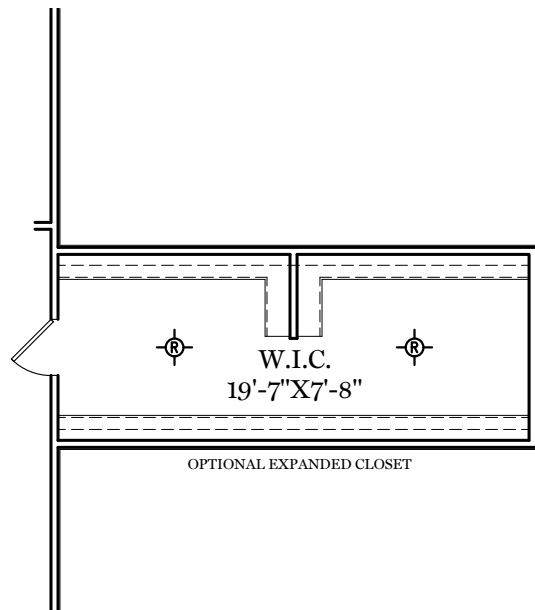

ALL IMAGES ARE FOR ARTISTIC PURPOSES ONLY AND MAY CONTAIN ADDITIONAL FEATURES OR DESIGN OPTIONS NOT AVAILABLE ON ALL HOME PLANS AND IN ALL NEIGHBORHOODS. ROOM SIZE DIMENSIONS AND SQUARE FOOTAGES ARE APPROXIMATE. CONTACT SALES AGENT FOR MORE INFORMATION. TERMS AND CONDITIONS APPLY. [HTTPS://EGSTOLTZFUSHOMES.COM/TERMS-AND-CONDITIONS/](https://EGSTOLTZFUSHOMES.COM/TERMS-AND-CONDITIONS/)