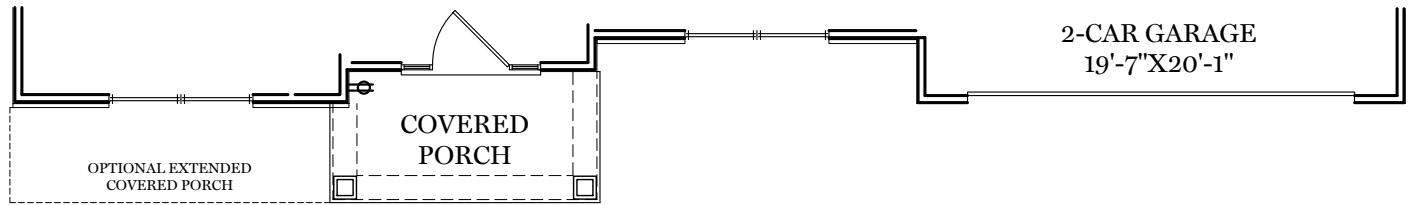

- = CARPETED AREA
- ⊕ = EXTERIOR RECEPTACLE
- HB ⊕ = EXTERIOR HOSE BIBB
- ⊕ = FLUSH MOUNT RECESSED-STYLE LIGHT
- ⊙ = CEILING LIGHT

ALL IMAGES ARE FOR ARTISTIC PURPOSES ONLY AND MAY CONTAIN ADDITIONAL FEATURES OR DESIGN OPTIONS NOT AVAILABLE ON ALL HOME PLANS AND IN ALL NEIGHBORHOODS. ROOM SIZE DIMENSIONS AND SQUARE FOOTAGES ARE APPROXIMATE. CONTACT SALES AGENT FOR MORE INFORMATION. TERMS AND CONDITIONS APPLY. [HTTPS://EGSTOLTZFUSHOMES.COM/TERMS-AND-CONDITIONS/](https://EGSTOLTZFUSHOMES.COM/TERMS-AND-CONDITIONS/)