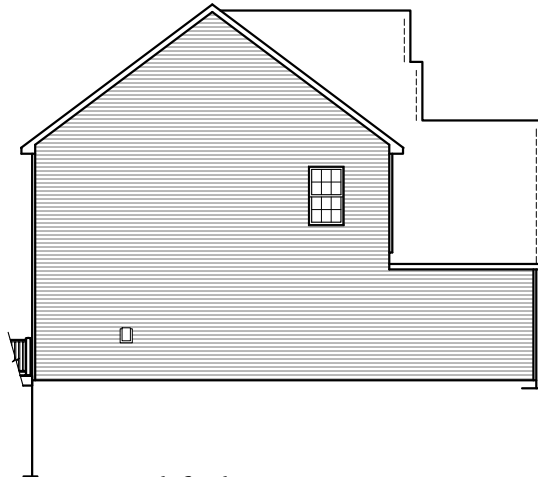

# HR -390

-  = CARPETED AREA
-  = EXTERIOR RECEPTACLE
-  = RECEPTACLE WITH USB
-  = EXTERIOR HOSE BIBB
-  = CABLE T.V. OUTLET W/ ELECTRICAL OUTLET

# HR -390

- = CARPETED AREA
- 📺 = CABLE T.V. OUTLET  
⚡ = W/ ELECTRICAL OUTLET

HR -390

HR -390

front elevation

rear elevation

left elevation

right elevation