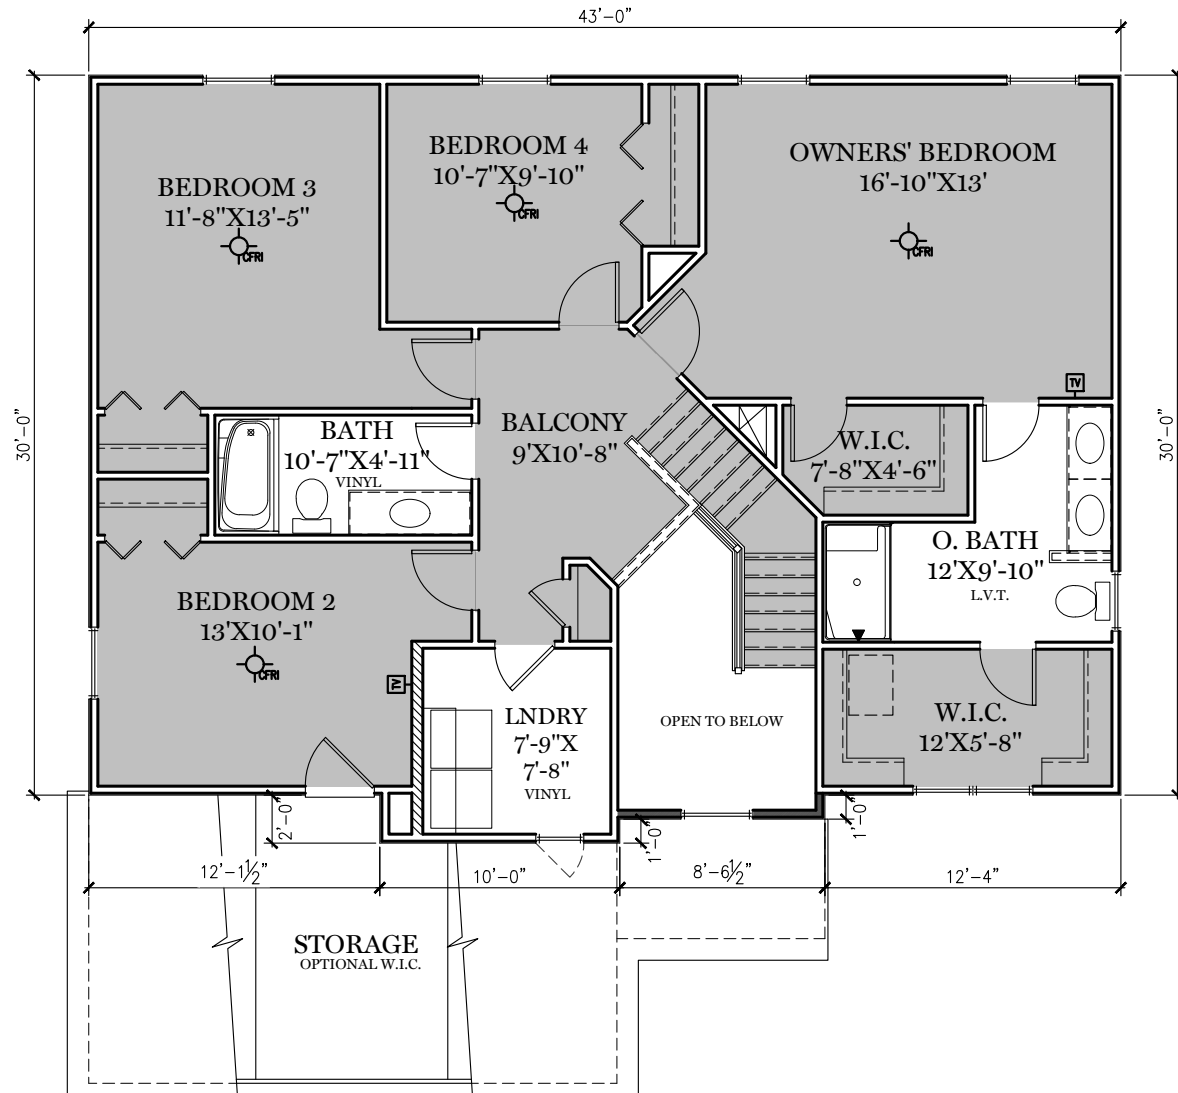

# HR -390

-  = CARPETED AREA
-  = EXTERIOR RECEPTACLE
-  = RECEPTACLE WITH USB
-  = EXTERIOR HOSE BIBB
-  = CABLE T.V. OUTLET W/ ELECTRICAL OUTLET

# HR -390

- = CARPETED AREA
- 📺 = CABLE T.V. OUTLET  
⚡ = W/ ELECTRICAL OUTLET

HR -390

HR -390

front elevation

rear elevation

left elevation

right elevation