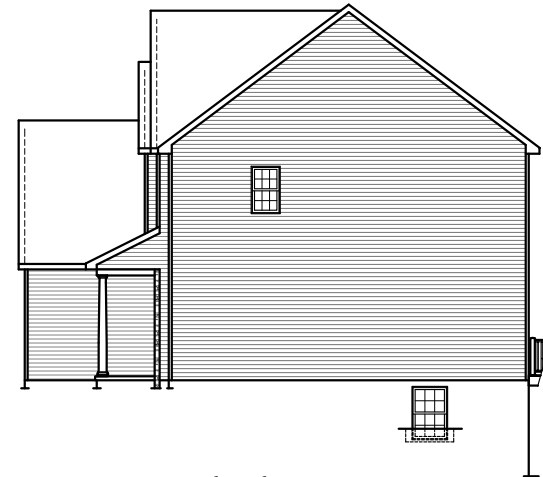

# HR -390

-  = CARPETED AREA
-  = EXTERIOR RECEPTACLE
-  = RECEPTACLE WITH USB
-  = EXTERIOR HOSE BIBB
-  = CABLE T.V. OUTLET W/ ELECTRICAL OUTLET

# HR -390

- = CARPETED AREA
- 📺 = CABLE T.V. OUTLET  
⚡ = W/ ELECTRICAL OUTLET

HR -390

HR -390

front elevation

rear elevation

left elevation

right elevation