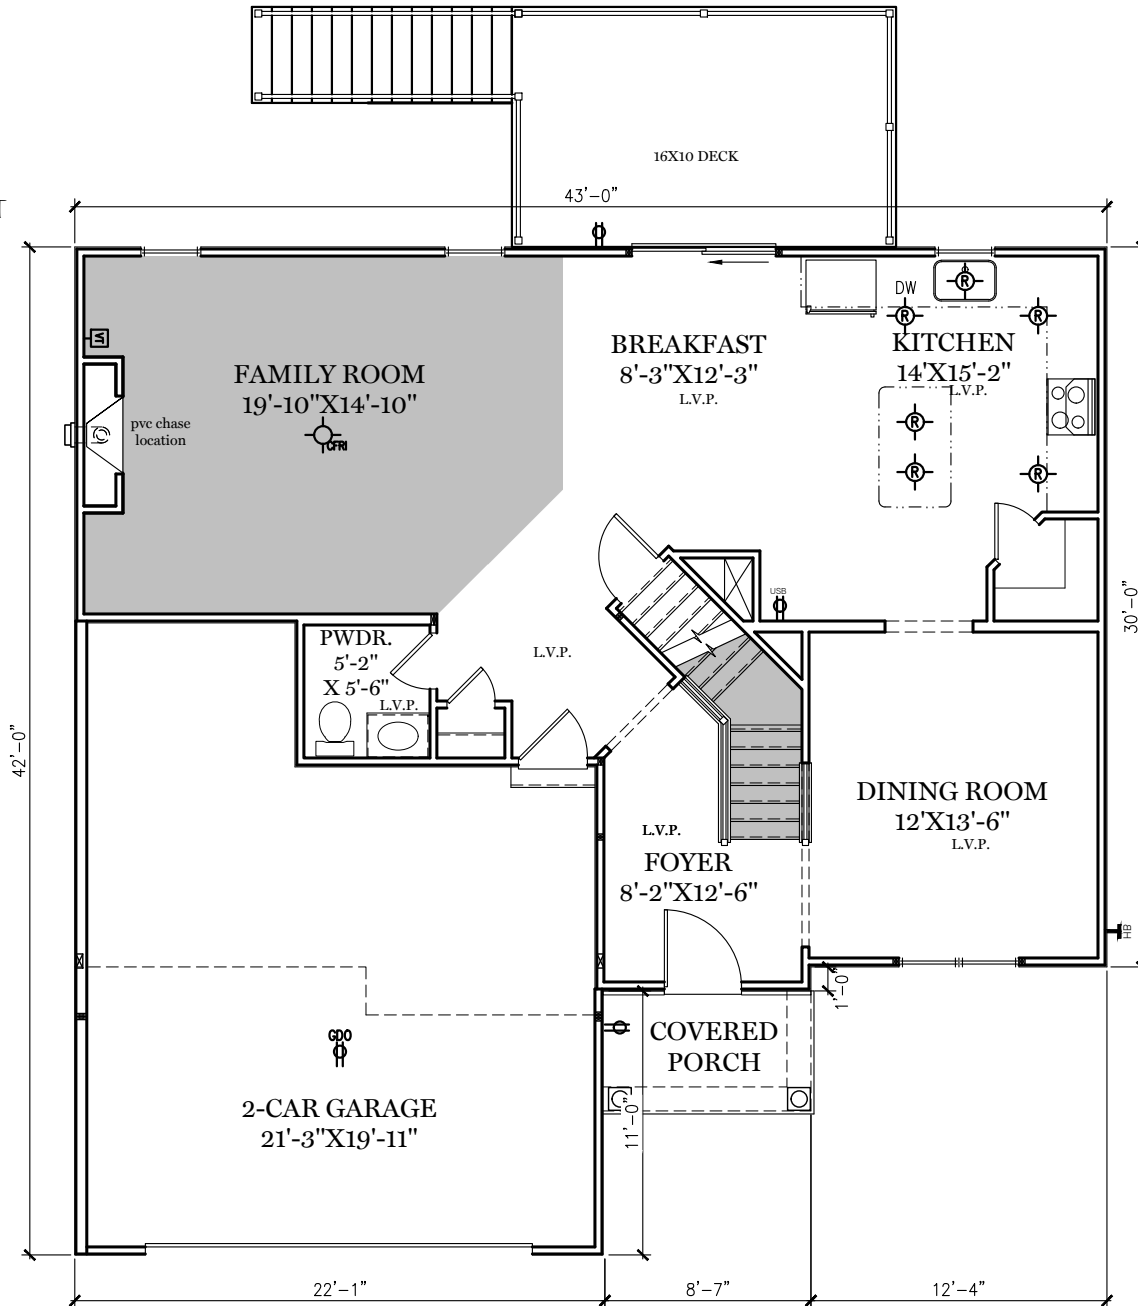

# HR -390

-  = CARPETED AREA
-  = EXTERIOR RECEPTACLE
-  = RECEPTACLE WITH USB
-  = EXTERIOR HOSE BIBB
-  = CABLE T.V. OUTLET W/ ELECTRICAL OUTLET

# HR -390

- = CARPETED AREA
- 📺 = CABLE T.V. OUTLET  
⚡ = W/ ELECTRICAL OUTLET

HR -390

HR -390

front elevation

rear elevation

left elevation

right elevation