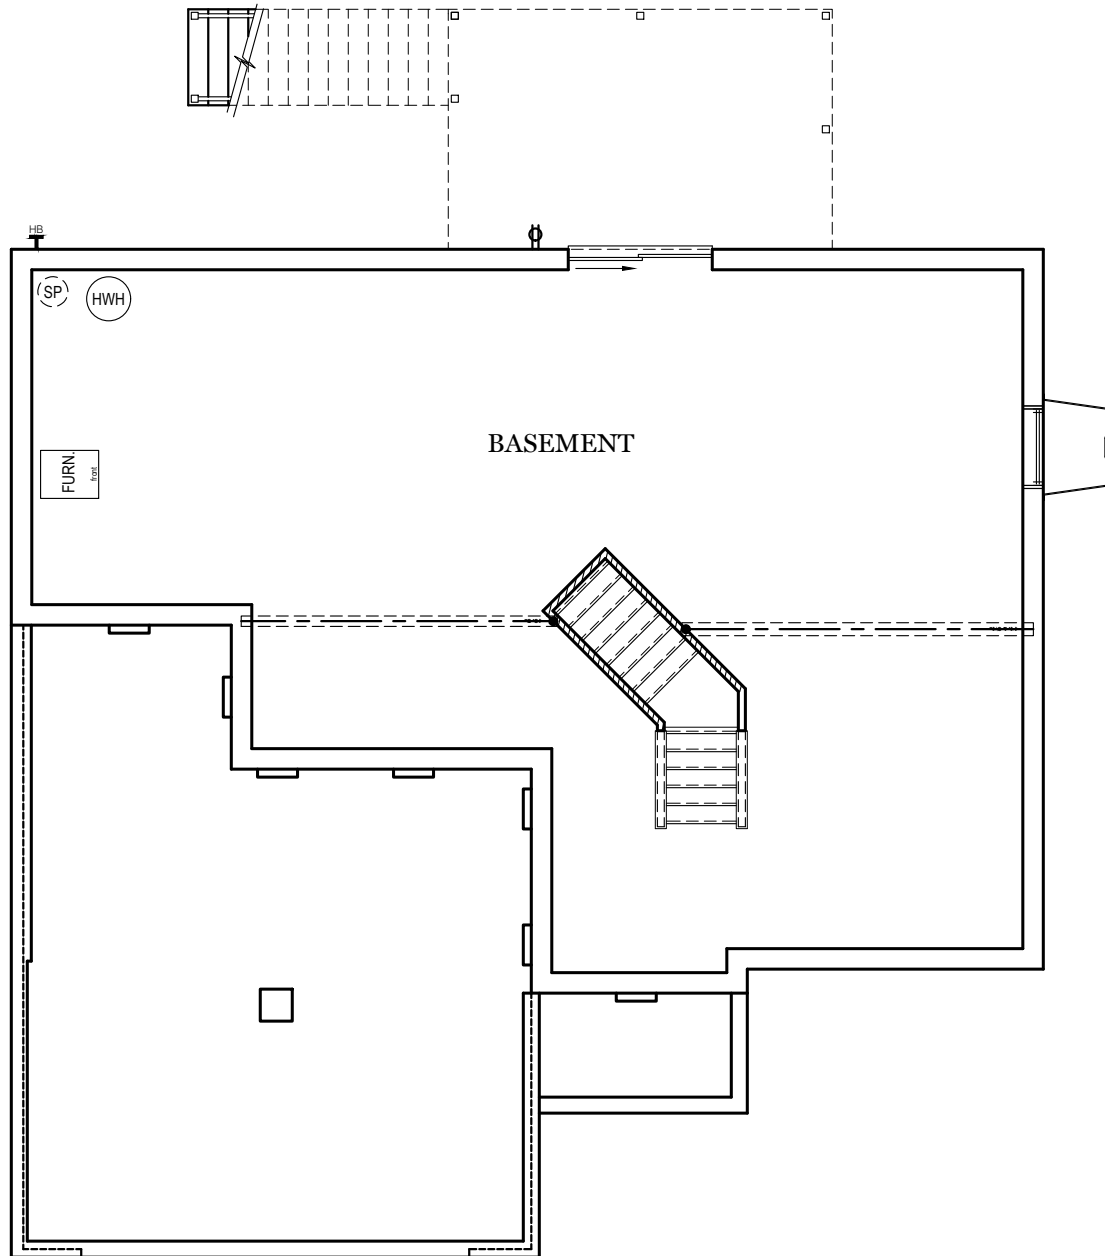

# HR -390

-  = CARPETED AREA
-  = EXTERIOR RECEPTACLE
-  = RECEPTACLE WITH USB
-  = EXTERIOR HOSE BIBB
-  = CABLE T.V. OUTLET W/ ELECTRICAL OUTLET

# HR -390

- = CARPETED AREA
- 📺 = CABLE T.V. OUTLET  
⚡ = W/ ELECTRICAL OUTLET

HR -390

HR -390

front elevation

rear elevation

left elevation

right elevation