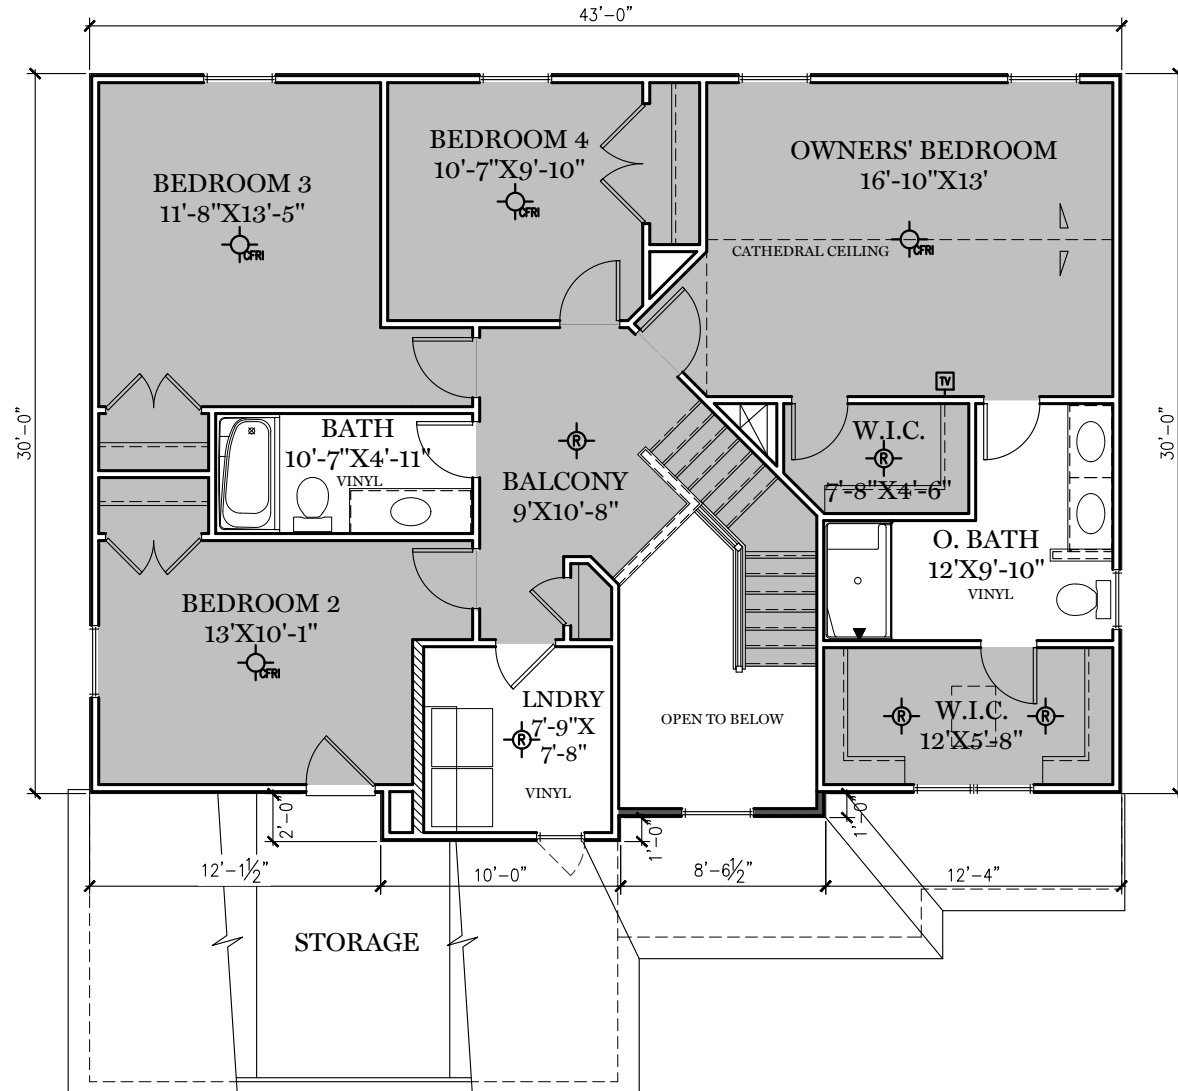

EV61

- = CARPETED AREA
- ⊕ = EXTERIOR RECEPTACLE
- HB = EXTERIOR HOSE BIBB
- ⊗ = FLUSH MOUNT RECESSED-STYLE LIGHT
- ⊙ = CEILING LIGHT

EV61

■ = CARPETED AREA

⊙ = FLUSH MOUNT RECESSED-STYLE LIGHT

EV61

E.G.S. RESERVES THE RIGHT TO
RELOCATE MECHANICALS AS REQ.
BY SITE CONDITIONS

EV61

front elevation

rear elevation

left elevation

right elevation