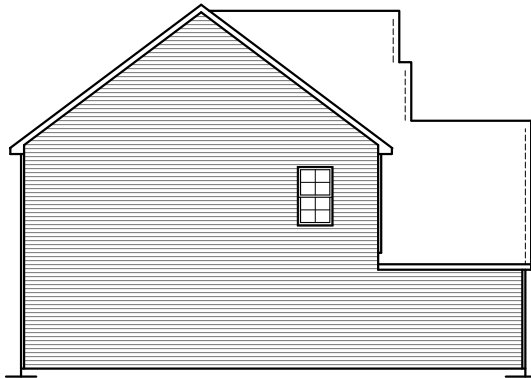

EV61

- = CARPETED AREA
- ⊕ = EXTERIOR RECEPTACLE
- HB = EXTERIOR HOSE BIBB
- ⊗ = FLUSH MOUNT RECESSED-STYLE LIGHT
- ⊙ = CEILING LIGHT

EV61

■ = CARPETED AREA

⊙ = FLUSH MOUNT RECESSED-STYLE LIGHT

EV61

E.G.S. RESERVES THE RIGHT TO
RELOCATE MECHANICALS AS REQ.
BY SITE CONDITIONS

EV61

front elevation

rear elevation

left elevation

right elevation