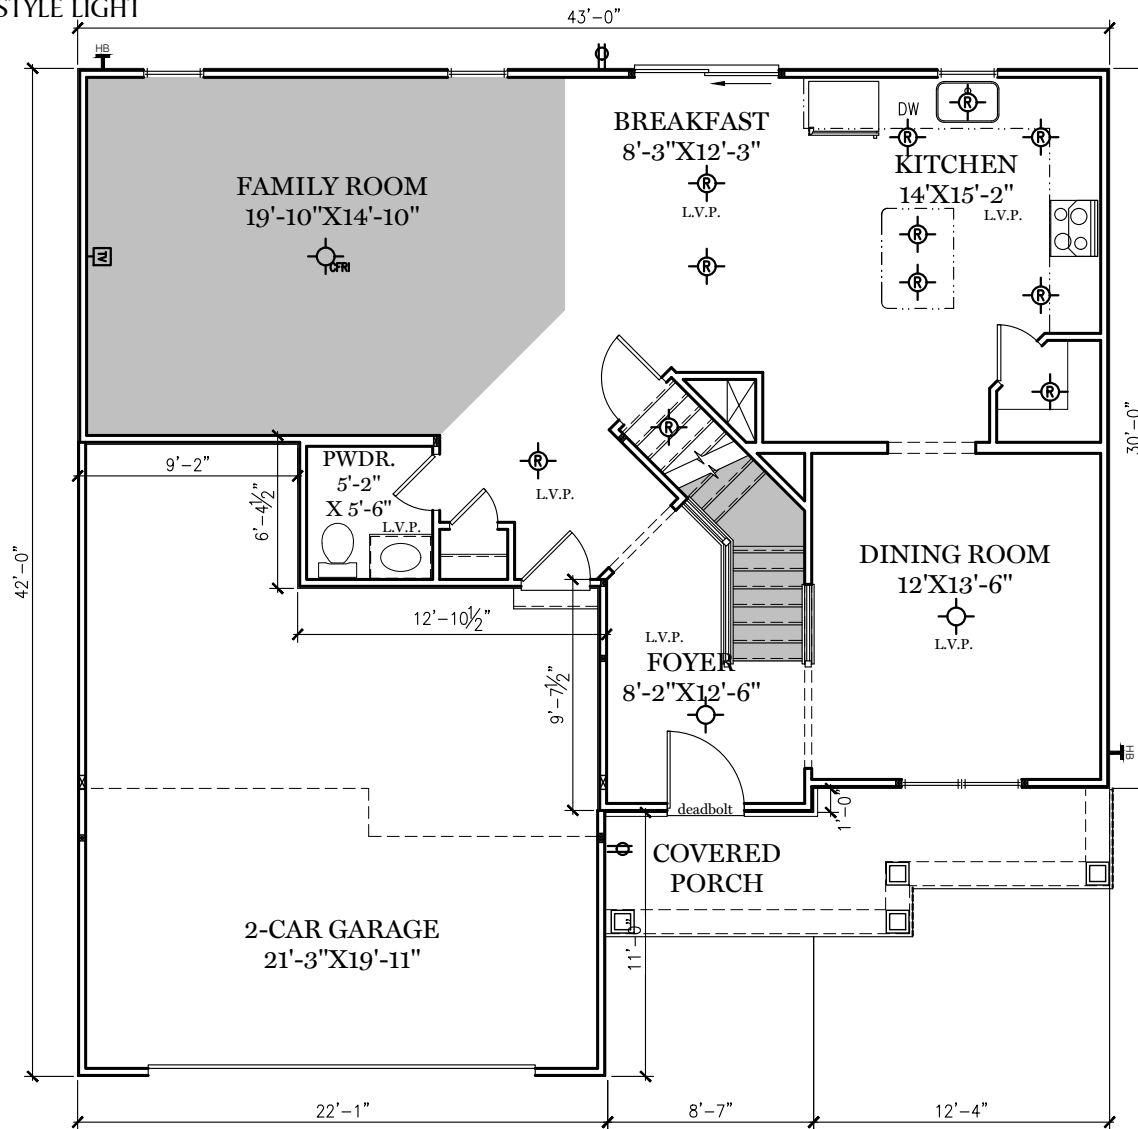

EV61

- = CARPETED AREA
- ⊕ = EXTERIOR RECEPTACLE
- HB = EXTERIOR HOSE BIBB
- ⊗ = FLUSH MOUNT RECESSED-STYLE LIGHT
- ⊙ = CEILING LIGHT

EV61

■ = CARPETED AREA

⊙ = FLUSH MOUNT RECESSED-STYLE LIGHT

EV61

E.G.S. RESERVES THE RIGHT TO
RELOCATE MECHANICALS AS REQ.
BY SITE CONDITIONS

EV61

front elevation

rear elevation

left elevation

right elevation