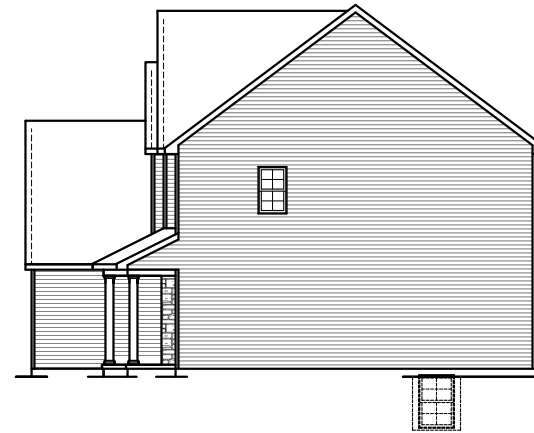

EV61

- = CARPETED AREA
- ⊕ = EXTERIOR RECEPTACLE
- HB = EXTERIOR HOSE BIBB
- ⊗ = FLUSH MOUNT RECESSED-STYLE LIGHT
- ⊙ = CEILING LIGHT

EV61

■ = CARPETED AREA

⊙ = FLUSH MOUNT RECESSED-STYLE LIGHT

EV61

E.G.S. RESERVES THE RIGHT TO
RELOCATE MECHANICALS AS REQ.
BY SITE CONDITIONS

EV61

front elevation

rear elevation

left elevation

right elevation