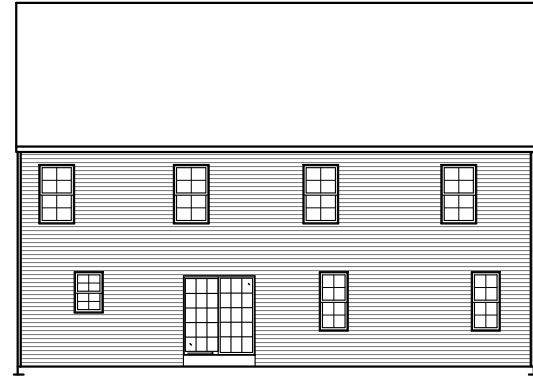

EV61

- = CARPETED AREA
- ⊕ = EXTERIOR RECEPTACLE
- HB = EXTERIOR HOSE BIBB
- ⊗ = FLUSH MOUNT RECESSED-STYLE LIGHT
- ⊙ = CEILING LIGHT

EV61

■ = CARPETED AREA

⊙ = FLUSH MOUNT RECESSED-STYLE LIGHT

EV61

E.G.S. RESERVES THE RIGHT TO
RELOCATE MECHANICALS AS REQ.
BY SITE CONDITIONS

EV61

front elevation

rear elevation

left elevation

right elevation