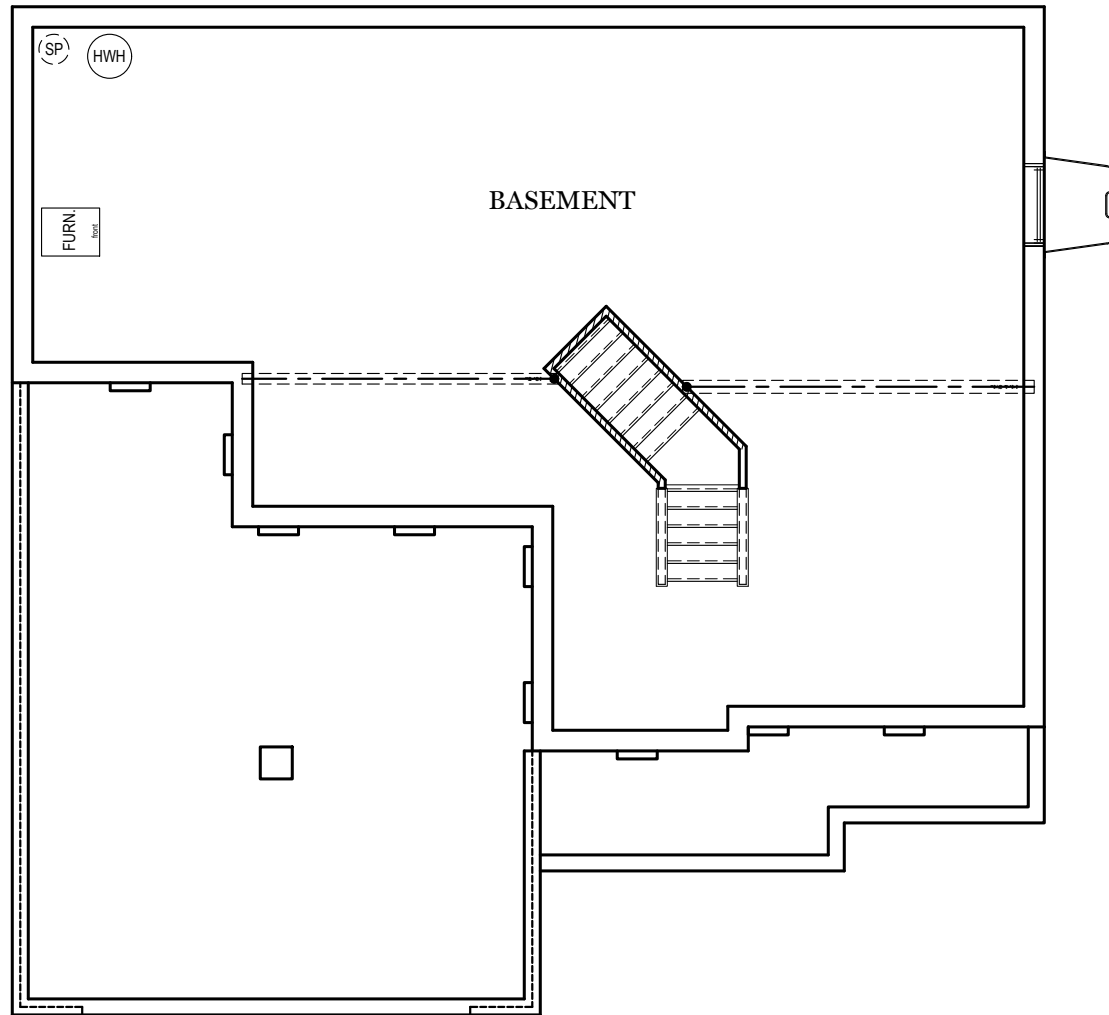

EV61

- = CARPETED AREA
- ⊕ = EXTERIOR RECEPTACLE
- HB = EXTERIOR HOSE BIBB
- ⊗ = FLUSH MOUNT RECESSED-STYLE LIGHT
- ⊙ = CEILING LIGHT

EV61

■ = CARPETED AREA

⊙ = FLUSH MOUNT RECESSED-STYLE LIGHT

EV61

E.G.S. RESERVES THE RIGHT TO
RELOCATE MECHANICALS AS REQ.
BY SITE CONDITIONS

EV61

front elevation

rear elevation

left elevation

right elevation