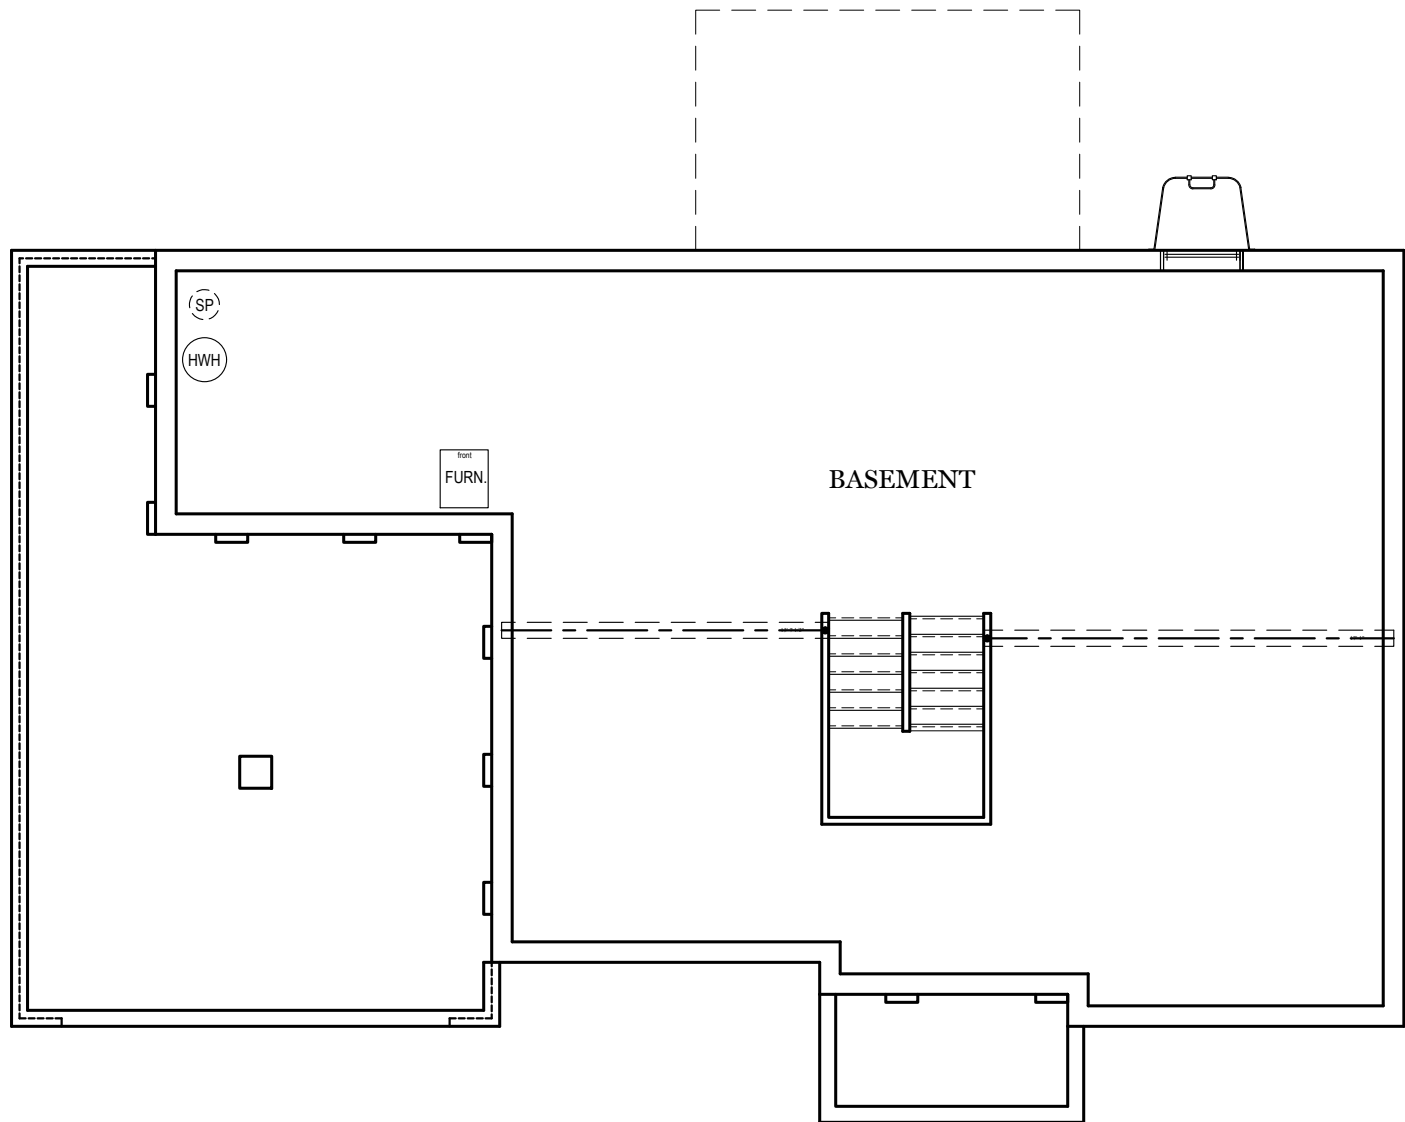

- = CARPETED AREA
- ⊕ = EXTERIOR RECEPTACLE
- ⊕
USB = RECEPTACLE WITH USB
- ⊕
HB = EXTERIOR HOSE BIBB
- ⊕
TV = CABLE T.V. OUTLET
W/ ELECTRICAL OUTLET

- = CARPETED AREA
- Ⓜ = CABLE T.V. OUTLET
W/ ELECTRICAL OUTLET

front elevation

rear elevation

left elevation

right elevation