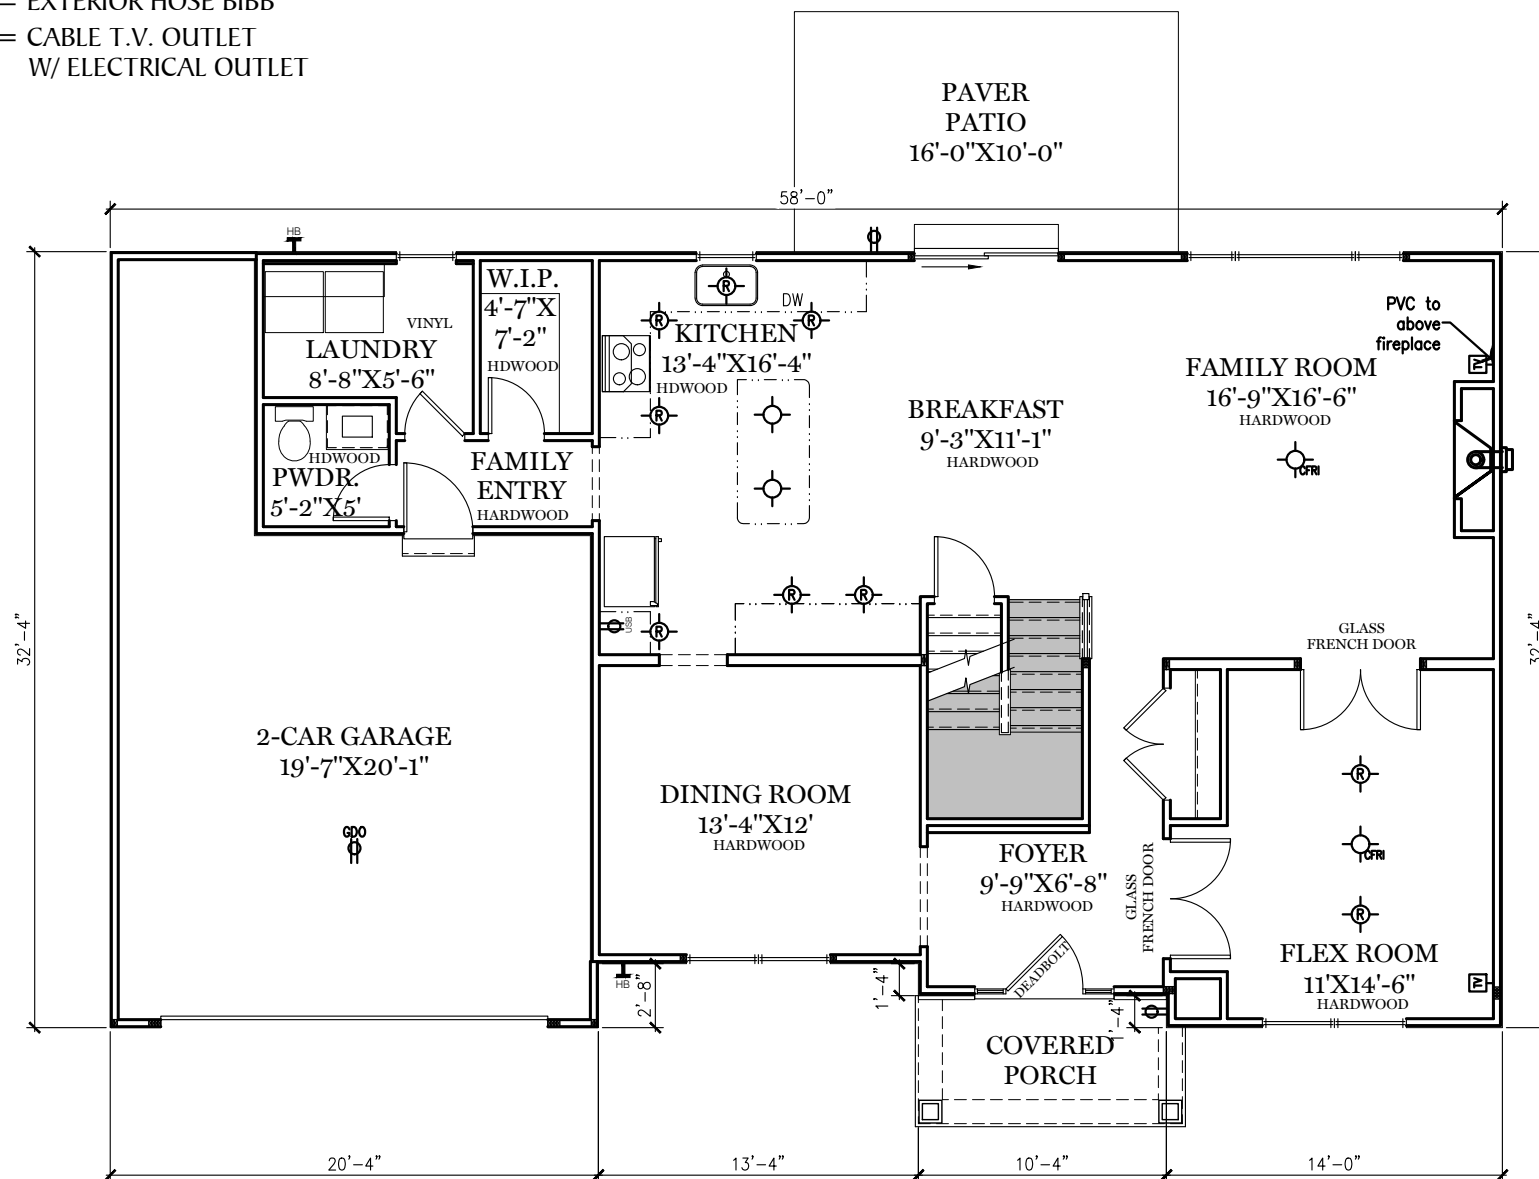

- = CARPETED AREA
- ⊕ = EXTERIOR RECEPTACLE
- ⊕
USB = RECEPTACLE WITH USB
- ⊕
HB = EXTERIOR HOSE BIBB
- ⊕
TV = CABLE T.V. OUTLET
W/ ELECTRICAL OUTLET

- = CARPETED AREA
- Ⓜ = CABLE T.V. OUTLET
W/ ELECTRICAL OUTLET

front elevation

rear elevation

left elevation

right elevation