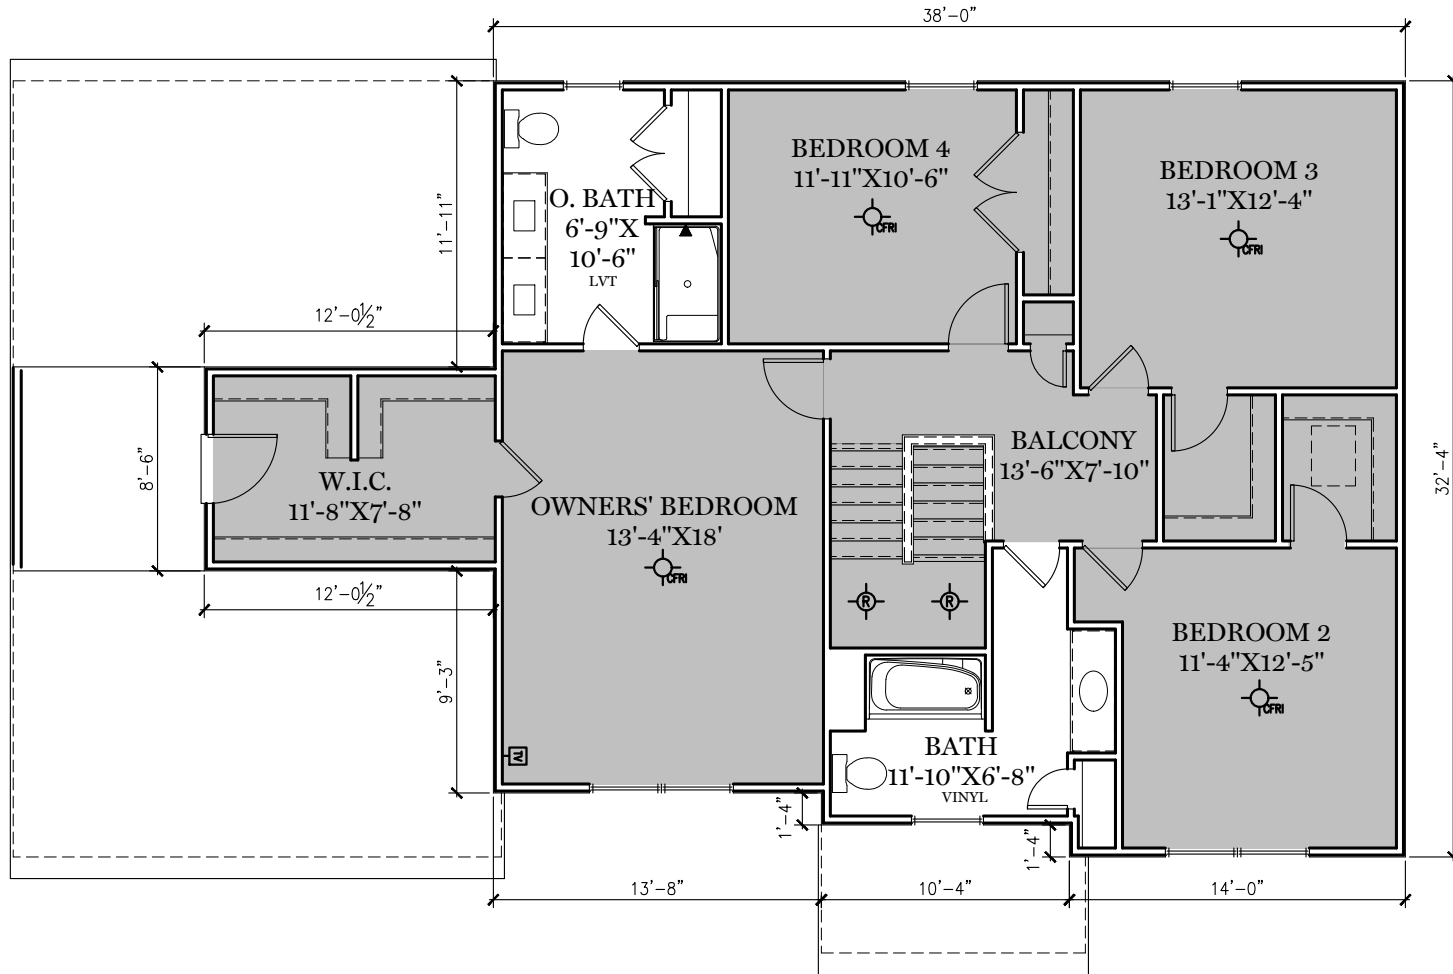

- = CARPETED AREA
- ⊕ = EXTERIOR RECEPTACLE
- ⊕
USB = RECEPTACLE WITH USB
- ⊕
HB = EXTERIOR HOSE BIBB
- ⊕
TV = CABLE T.V. OUTLET
W/ ELECTRICAL OUTLET

- = CARPETED AREA
- Ⓜ = CABLE T.V. OUTLET
W/ ELECTRICAL OUTLET

front elevation

rear elevation

left elevation

right elevation