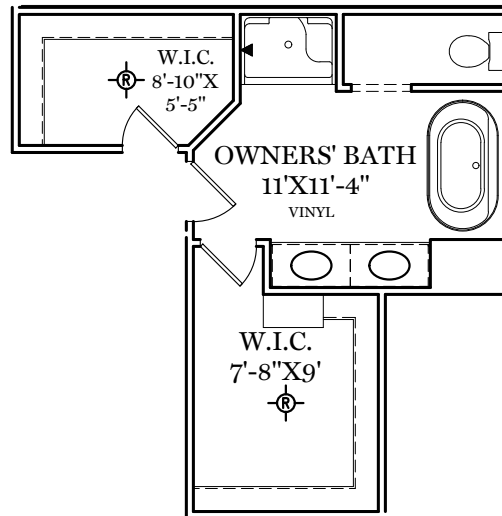

OPTIONAL RETREAT BATH

ALL IMAGES ARE FOR ARTISTIC PURPOSES ONLY AND MAY CONTAIN ADDITIONAL FEATURES OR DESIGN OPTIONS NOT AVAILABLE ON ALL HOME PLANS AND IN ALL NEIGHBORHOODS. ROOM SIZE DIMENSIONS AND SQUARE FOOTAGES ARE APPROXIMATE. CONTACT SALES AGENT FOR MORE INFORMATION. TERMS AND CONDITIONS APPLY. [HTTPS://EGSTOLTZFUSHOMES.COM/TERMS-AND-CONDITIONS/](https://EGSTOLTZFUSHOMES.COM/TERMS-AND-CONDITIONS/)