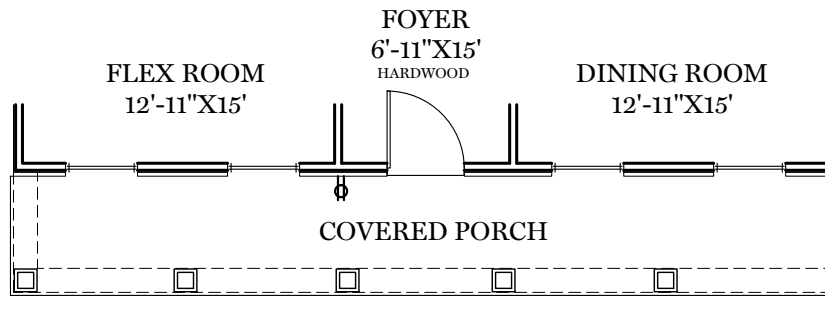

- = CARPETED AREA
- ⊕ = EXTERIOR RECEPTACLE
- HB ⊕ = EXTERIOR HOSE BIBB
- ⊕ = FLUSH MOUNT RECESSED-STYLE LIGHT
- ⊙ = CEILING LIGHT

ALL IMAGES ARE FOR ARTISTIC PURPOSES ONLY AND MAY CONTAIN ADDITIONAL FEATURES OR DESIGN OPTIONS NOT AVAILABLE ON ALL HOME PLANS AND IN ALL NEIGHBORHOODS. ROOM SIZE DIMENSIONS AND SQUARE FOOTAGES ARE APPROXIMATE. CONTACT SALES AGENT FOR MORE INFORMATION. TERMS AND CONDITIONS APPLY. [HTTPS://EGSTOLTZFUSHOMES.COM/TERMS-AND-CONDITIONS/](https://EGSTOLTZFUSHOMES.COM/TERMS-AND-CONDITIONS/)