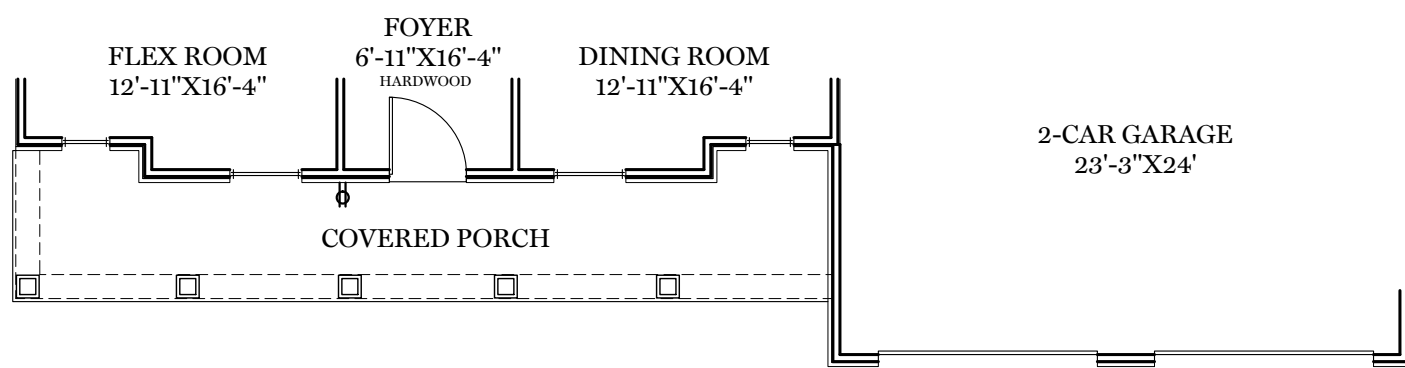

HERITAGE FLOOR PLAN

ALL IMAGES ARE FOR ARTISTIC PURPOSES ONLY AND MAY CONTAIN ADDITIONAL FEATURES OR DESIGN OPTIONS NOT AVAILABLE ON ALL HOME PLANS AND IN ALL NEIGHBORHOODS. ROOM SIZE DIMENSIONS AND SQUARE FOOTAGES ARE APPROXIMATE. CONTACT SALES AGENT FOR MORE INFORMATION. TERMS AND CONDITIONS APPLY. [HTTPS://EGSTOLTZFUSHOMES.COM/TERMS-AND-CONDITIONS/](https://EGSTOLTZFUSHOMES.COM/TERMS-AND-CONDITIONS/)