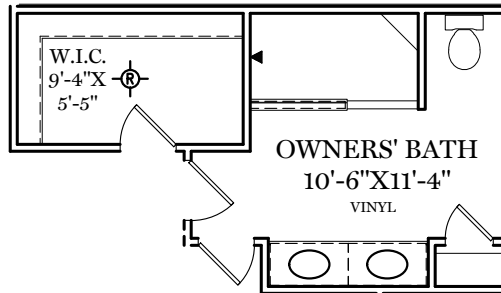

OPTIONAL LUXURY BATH