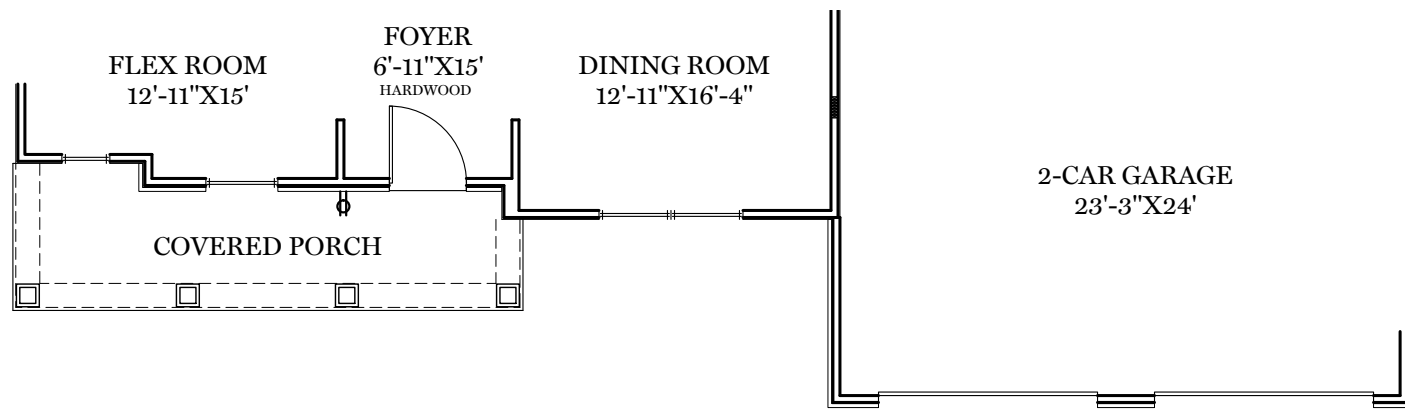

AMERICAN FLOOR PLAN