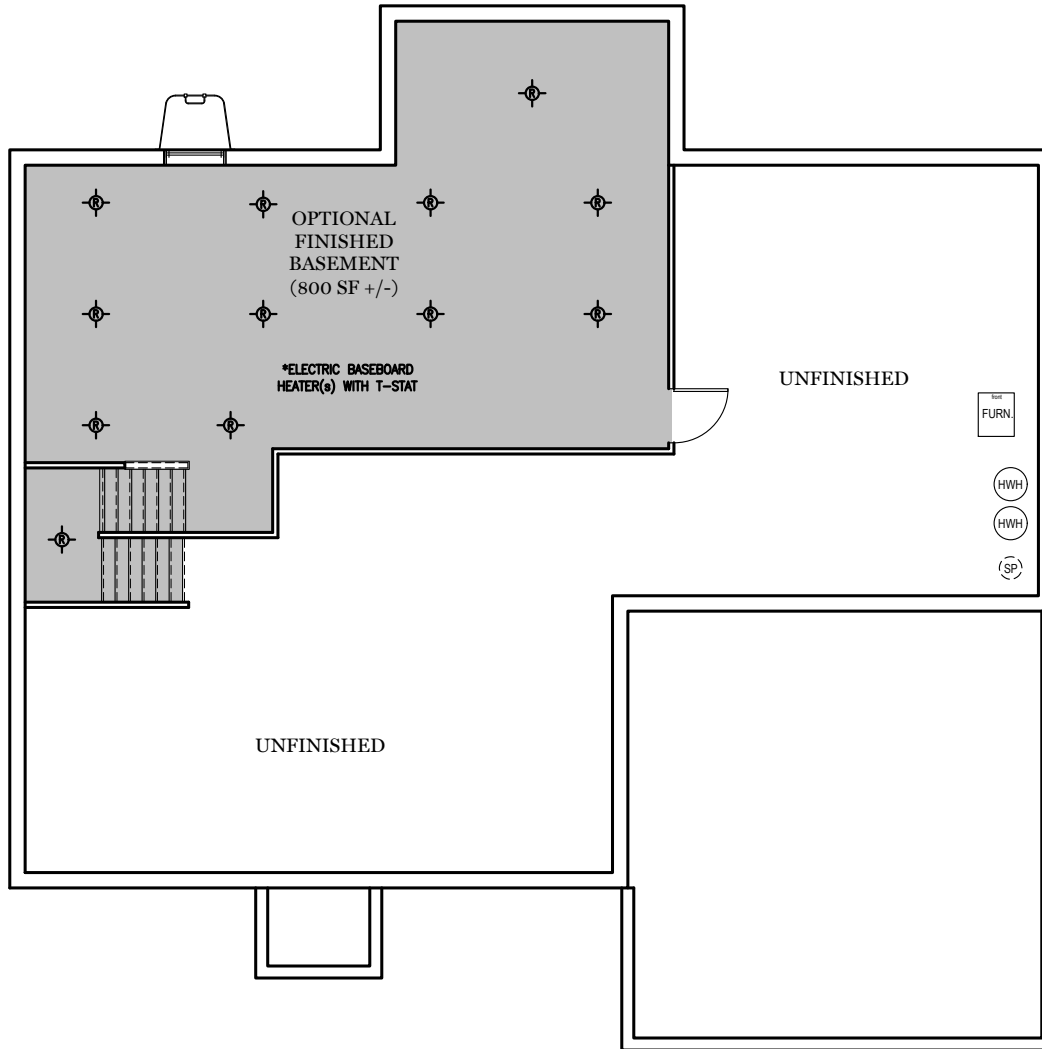

⊕ = FLUSH MOUNT RECESSED-STYLE LIGHT

TRADITIONAL\*\* FLOOR PLAN SHOWN

# Foundation

LAWRENCEVILLE

\*\* TRADITIONAL FLOOR PLAN ONLY AVAILABLE IN SELECT COMMUNITIES

E.G.S. RESERVES THE RIGHT TO RELOCATE MECHANICALS AS REQ. BY SITE CONDITIONS

ALL IMAGES ARE FOR ARTISTIC PURPOSES ONLY AND MAY CONTAIN ADDITIONAL FEATURES OR DESIGN OPTIONS NOT AVAILABLE ON ALL HOME PLANS AND IN ALL NEIGHBORHOODS. ROOM SIZE DIMENSIONS AND SQUARE FOOTAGES ARE APPROXIMATE. CONTACT SALES AGENT FOR MORE INFORMATION. TERMS AND CONDITIONS APPLY. [HTTPS://EGSTOLTZFUSHOMES.COM/TERMS-AND-CONDITIONS/](https://EGSTOLTZFUSHOMES.COM/TERMS-AND-CONDITIONS/)

PDF LAST UPDATED 4/9/2024

■ = CARPETED AREA

⊗ = FLUSH MOUNT RECESSED-STYLE LIGHT

OPTIONAL FINISHED POWDER ROOM

OPTIONAL FINISHED BATHROOM

ALL IMAGES ARE FOR ARTISTIC PURPOSES ONLY AND MAY CONTAIN ADDITIONAL FEATURES OR DESIGN OPTIONS NOT AVAILABLE ON ALL HOME PLANS AND IN ALL NEIGHBORHOODS. ROOM SIZE DIMENSIONS AND SQUARE FOOTAGES ARE APPROXIMATE. CONTACT SALES AGENT FOR MORE INFORMATION. TERMS AND CONDITIONS APPLY. [HTTPS://EGSTOLTZFUSHOMES.COM/TERMS-AND-CONDITIONS/](https://EGSTOLTZFUSHOMES.COM/TERMS-AND-CONDITIONS/)