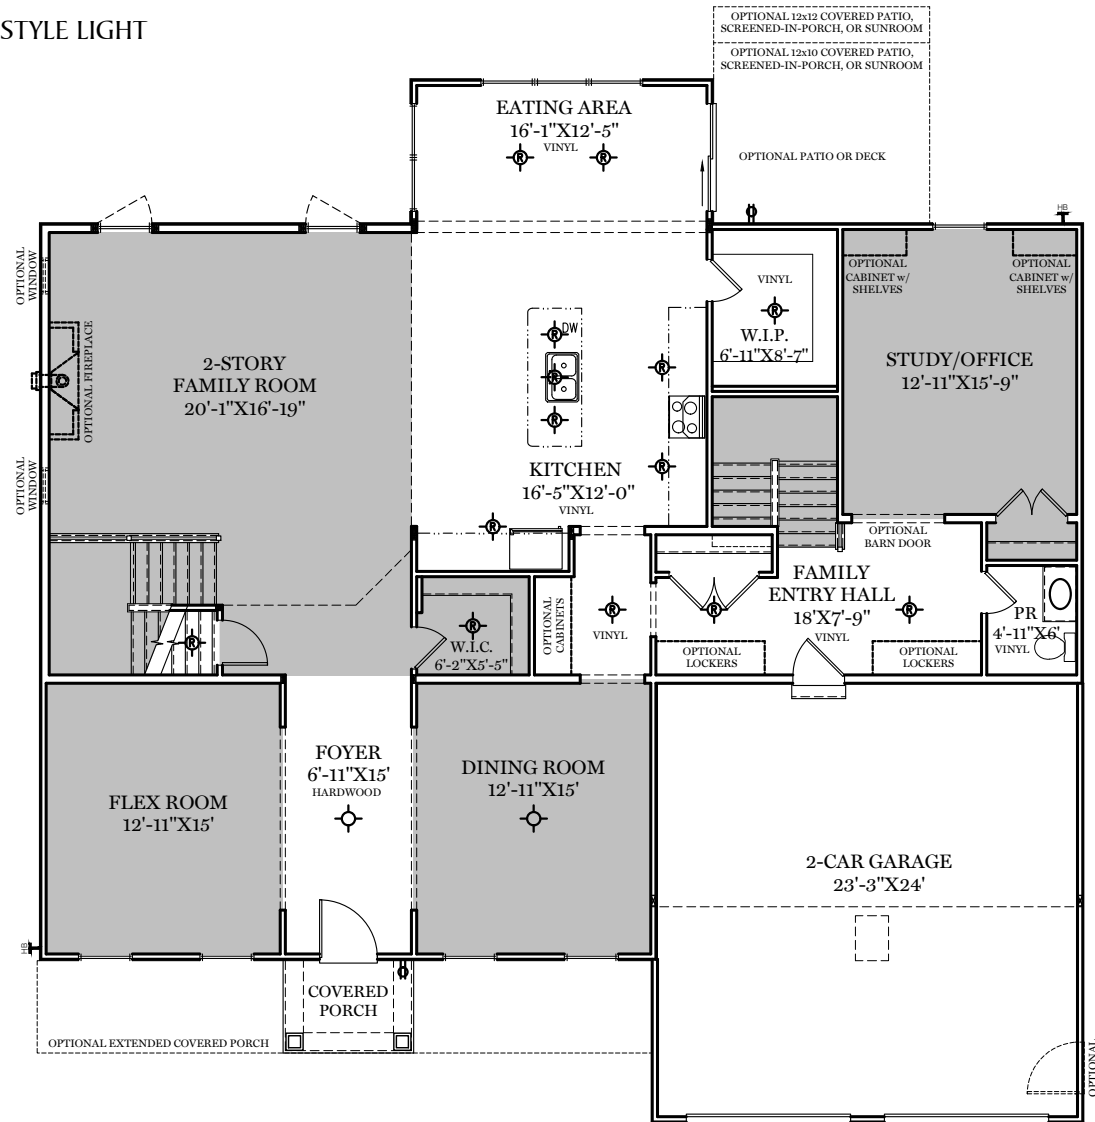

- = CARPETED AREA
- ⊕ = EXTERIOR RECEPTACLE
- HB ⊕ = EXTERIOR HOSE BIBB
- ⊕ = FLUSH MOUNT RECESSED-STYLE LIGHT
- ⊙ = CEILING LIGHT

ALL IMAGES ARE FOR ARTISTIC PURPOSES ONLY AND MAY CONTAIN ADDITIONAL FEATURES OR DESIGN OPTIONS NOT AVAILABLE ON ALL HOME PLANS AND IN ALL NEIGHBORHOODS. ROOM SIZE DIMENSIONS AND SQUARE FOOTAGES ARE APPROXIMATE. CONTACT SALES AGENT FOR MORE INFORMATION. TERMS AND CONDITIONS APPLY. [HTTPS://EGSTOLTZFUSHOMES.COM/TERMS-AND-CONDITIONS/](https://EGSTOLTZFUSHOMES.COM/TERMS-AND-CONDITIONS/)

⊕ = FLUSH MOUNT RECESSED-STYLE LIGHT

TRADITIONAL\*\* FLOOR PLAN SHOWN