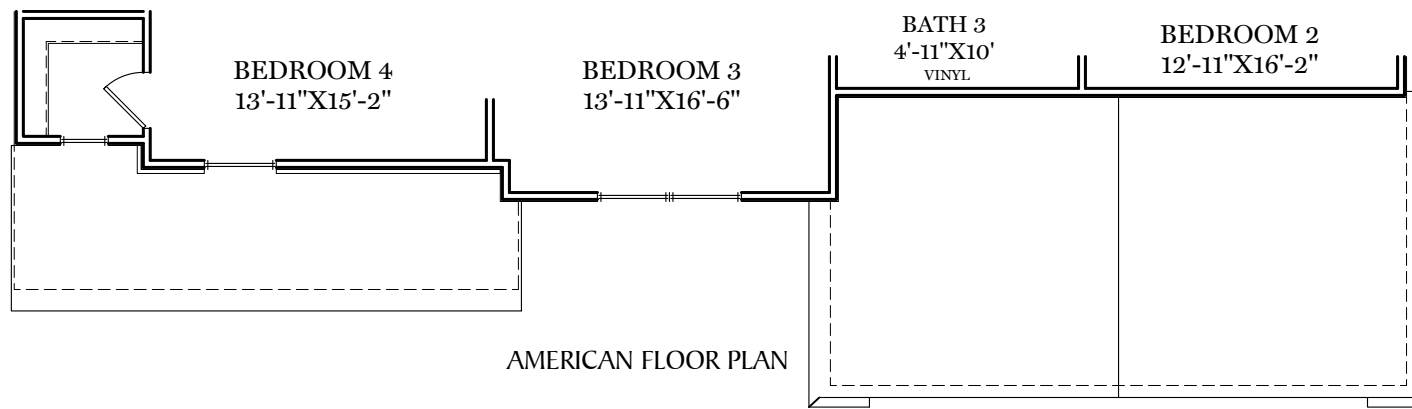

- = CARPETED AREA
- ⊕ = EXTERIOR RECEPTACLE
- HB ⊕ = EXTERIOR HOSE BIBB
- ⊕ = FLUSH MOUNT RECESSED-STYLE LIGHT
- ⊙ = CEILING LIGHT

ALL IMAGES ARE FOR ARTISTIC PURPOSES ONLY AND MAY CONTAIN ADDITIONAL FEATURES OR DESIGN OPTIONS NOT AVAILABLE ON ALL HOME PLANS AND IN ALL NEIGHBORHOODS. ROOM SIZE DIMENSIONS AND SQUARE FOOTAGES ARE APPROXIMATE. CONTACT SALES AGENT FOR MORE INFORMATION. TERMS AND CONDITIONS APPLY. [HTTPS://EGSTOLTZFUSHOMES.COM/TERMS-AND-CONDITIONS/](https://EGSTOLTZFUSHOMES.COM/TERMS-AND-CONDITIONS/)

■ = CARPETED AREA

⊙ = FLUSH MOUNT RECESSED-STYLE LIGHT

ALL IMAGES ARE FOR ARTISTIC PURPOSES ONLY AND MAY CONTAIN ADDITIONAL FEATURES OR DESIGN OPTIONS NOT AVAILABLE ON ALL HOME PLANS AND IN ALL NEIGHBORHOODS. ROOM SIZE DIMENSIONS AND SQUARE FOOTAGES ARE APPROXIMATE. CONTACT SALES AGENT FOR MORE INFORMATION. TERMS AND CONDITIONS APPLY. [HTTPS://EGSTOLTZFUSHOMES.COM/TERMS-AND-CONDITIONS/](https://EGSTOLTZFUSHOMES.COM/TERMS-AND-CONDITIONS/)