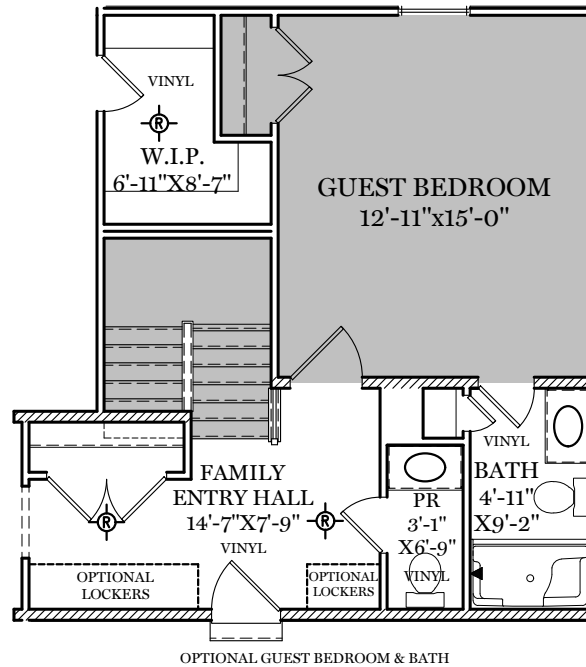

ALL IMAGES ARE FOR ARTISTIC PURPOSES ONLY AND MAY CONTAIN ADDITIONAL FEATURES OR DESIGN OPTIONS NOT AVAILABLE ON ALL HOME PLANS AND IN ALL NEIGHBORHOODS. ROOM SIZE DIMENSIONS AND SQUARE FOOTAGES ARE APPROXIMATE. CONTACT SALES AGENT FOR MORE INFORMATION. TERMS AND CONDITIONS APPLY. [HTTPS://EGSTOLTZFUSHOMES.COM/TERMS-AND-CONDITIONS/](https://EGSTOLTZFUSHOMES.COM/TERMS-AND-CONDITIONS/)