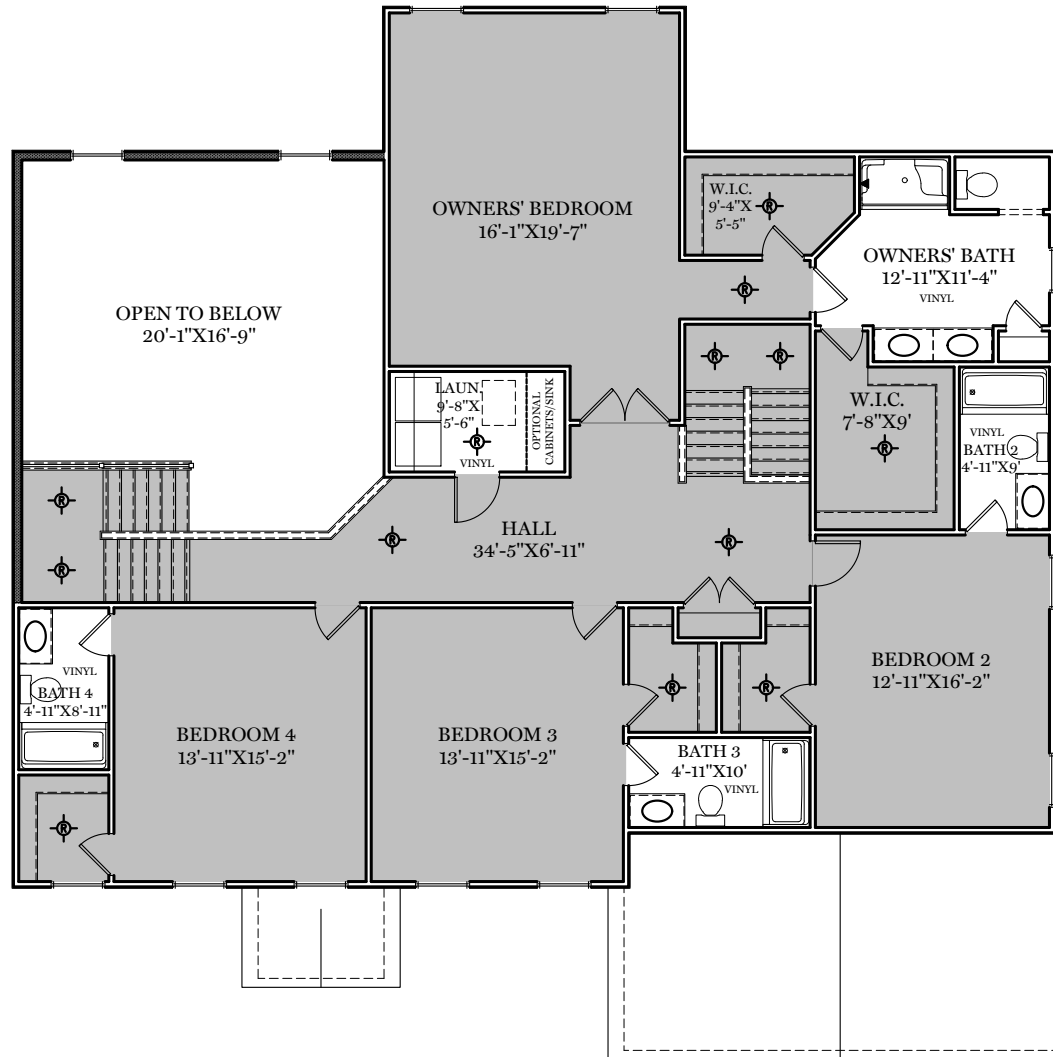

- = CARPETED AREA
- ⊕ = EXTERIOR RECEPTACLE
- HB ⊕ = EXTERIOR HOSE BIBB
- ⊕ = FLUSH MOUNT RECESSED-STYLE LIGHT
- ⊙ = CEILING LIGHT

ALL IMAGES ARE FOR ARTISTIC PURPOSES ONLY AND MAY CONTAIN ADDITIONAL FEATURES OR DESIGN OPTIONS NOT AVAILABLE ON ALL HOME PLANS AND IN ALL NEIGHBORHOODS. ROOM SIZE DIMENSIONS AND SQUARE FOOTAGES ARE APPROXIMATE. CONTACT SALES AGENT FOR MORE INFORMATION. TERMS AND CONDITIONS APPLY. [HTTPS://EGSTOLTZFUSHOMES.COM/TERMS-AND-CONDITIONS/](https://EGSTOLTZFUSHOMES.COM/TERMS-AND-CONDITIONS/)

CLASSIC FLOOR PLAN

AMERICAN FLOOR PLAN

HERITAGE FLOOR PLAN

ALL IMAGES ARE FOR ARTISTIC PURPOSES ONLY AND MAY CONTAIN ADDITIONAL FEATURES OR DESIGN OPTIONS NOT AVAILABLE ON ALL HOME PLANS AND IN ALL NEIGHBORHOODS. ROOM SIZE DIMENSIONS AND SQUARE FOOTAGES ARE APPROXIMATE. CONTACT SALES AGENT FOR MORE INFORMATION. TERMS AND CONDITIONS APPLY. [HTTPS://EGSTOLTZFUSHOMES.COM/TERMS-AND-CONDITIONS/](https://EGSTOLTZFUSHOMES.COM/TERMS-AND-CONDITIONS/)

■ = CARPETED AREA

⊙ = FLUSH MOUNT RECESSED-STYLE LIGHT

ALL IMAGES ARE FOR ARTISTIC PURPOSES ONLY AND MAY CONTAIN ADDITIONAL FEATURES OR DESIGN OPTIONS NOT AVAILABLE ON ALL HOME PLANS AND IN ALL NEIGHBORHOODS. ROOM SIZE DIMENSIONS AND SQUARE FOOTAGES ARE APPROXIMATE. CONTACT SALES AGENT FOR MORE INFORMATION. TERMS AND CONDITIONS APPLY. [HTTPS://EGSTOLTZFUSHOMES.COM/TERMS-AND-CONDITIONS/](https://EGSTOLTZFUSHOMES.COM/TERMS-AND-CONDITIONS/)