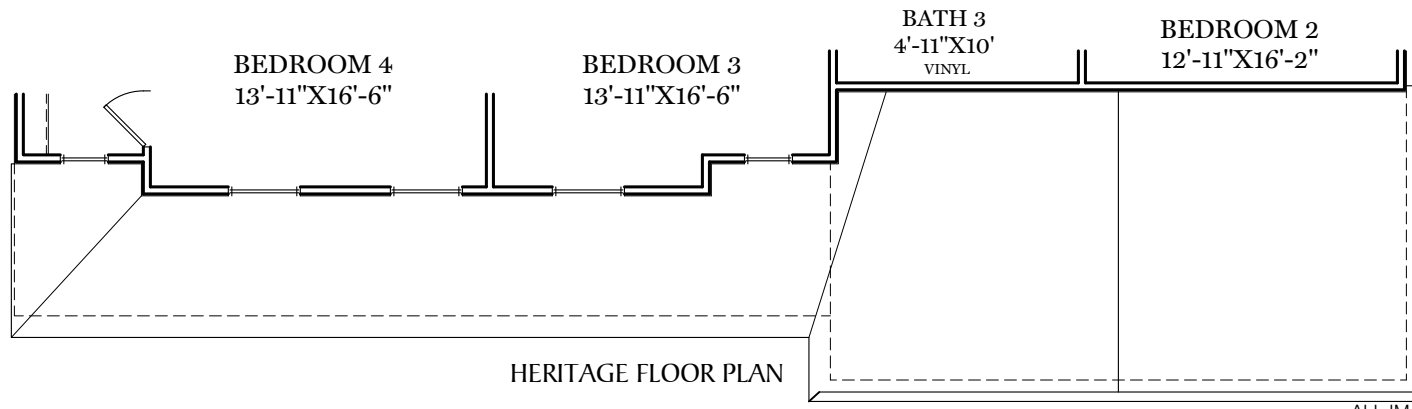

- = CARPETED AREA
- ⊕ = EXTERIOR RECEPTACLE
- HB ⊕ = EXTERIOR HOSE BIBB
- ⊕ = FLUSH MOUNT RECESSED-STYLE LIGHT
- ⊙ = CEILING LIGHT

ALL IMAGES ARE FOR ARTISTIC PURPOSES ONLY AND MAY CONTAIN ADDITIONAL FEATURES OR DESIGN OPTIONS NOT AVAILABLE ON ALL HOME PLANS AND IN ALL NEIGHBORHOODS. ROOM SIZE DIMENSIONS AND SQUARE FOOTAGES ARE APPROXIMATE. CONTACT SALES AGENT FOR MORE INFORMATION. TERMS AND CONDITIONS APPLY. [HTTPS://EGSTOLTZFUSHOMES.COM/TERMS-AND-CONDITIONS/](https://EGSTOLTZFUSHOMES.COM/TERMS-AND-CONDITIONS/)

■ = CARPETED AREA

⊙ = FLUSH MOUNT RECESSED-STYLE LIGHT

ALL IMAGES ARE FOR ARTISTIC PURPOSES ONLY AND MAY CONTAIN ADDITIONAL FEATURES OR DESIGN OPTIONS NOT AVAILABLE ON ALL HOME PLANS AND IN ALL NEIGHBORHOODS. ROOM SIZE DIMENSIONS AND SQUARE FOOTAGES ARE APPROXIMATE. CONTACT SALES AGENT FOR MORE INFORMATION. TERMS AND CONDITIONS APPLY. [HTTPS://EGSTOLTZFUSHOMES.COM/TERMS-AND-CONDITIONS/](https://EGSTOLTZFUSHOMES.COM/TERMS-AND-CONDITIONS/)