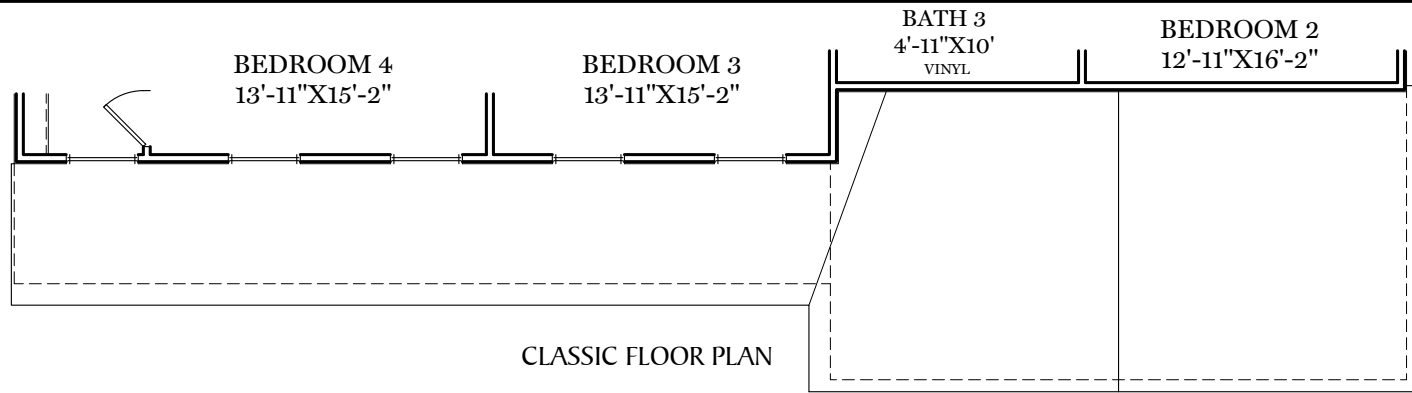

- = CARPETED AREA
- ⊕ = EXTERIOR RECEPTACLE
- HB ⊕ = EXTERIOR HOSE BIBB
- ⊕ = FLUSH MOUNT RECESSED-STYLE LIGHT
- ⊙ = CEILING LIGHT

ALL IMAGES ARE FOR ARTISTIC PURPOSES ONLY AND MAY CONTAIN ADDITIONAL FEATURES OR DESIGN OPTIONS NOT AVAILABLE ON ALL HOME PLANS AND IN ALL NEIGHBORHOODS. ROOM SIZE DIMENSIONS AND SQUARE FOOTAGES ARE APPROXIMATE. CONTACT SALES AGENT FOR MORE INFORMATION. TERMS AND CONDITIONS APPLY. [HTTPS://EGSTOLTZFUSHOMES.COM/TERMS-AND-CONDITIONS/](https://EGSTOLTZFUSHOMES.COM/TERMS-AND-CONDITIONS/)

■ = CARPETED AREA

⊙ = FLUSH MOUNT RECESSED-STYLE LIGHT

ALL IMAGES ARE FOR ARTISTIC PURPOSES ONLY AND MAY CONTAIN ADDITIONAL FEATURES OR DESIGN OPTIONS NOT AVAILABLE ON ALL HOME PLANS AND IN ALL NEIGHBORHOODS. ROOM SIZE DIMENSIONS AND SQUARE FOOTAGES ARE APPROXIMATE. CONTACT SALES AGENT FOR MORE INFORMATION. TERMS AND CONDITIONS APPLY. [HTTPS://EGSTOLTZFUSHOMES.COM/TERMS-AND-CONDITIONS/](https://EGSTOLTZFUSHOMES.COM/TERMS-AND-CONDITIONS/)