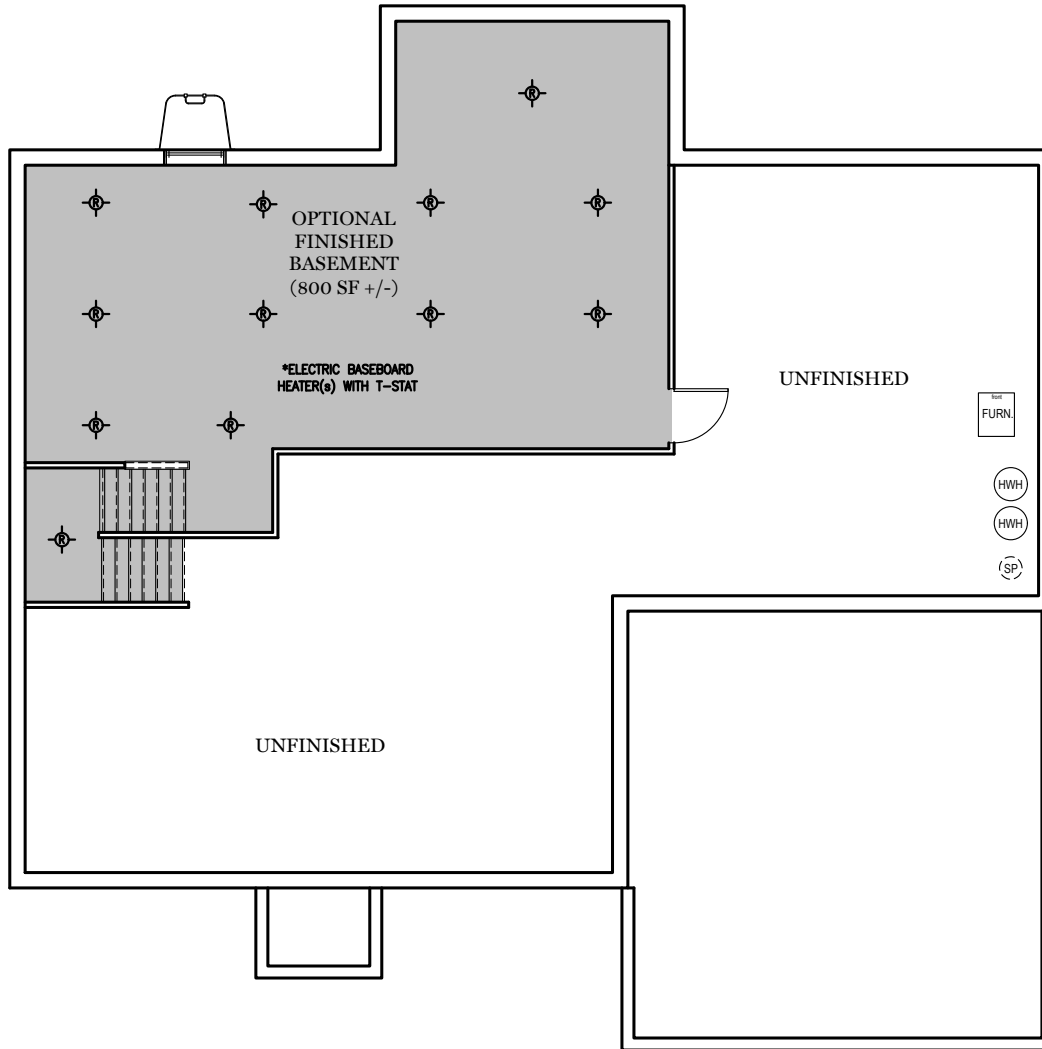

■ = CARPETED AREA

⊙ = FLUSH MOUNT RECESSED-STYLE LIGHT

OPTIONAL FINISHED POWDER ROOM