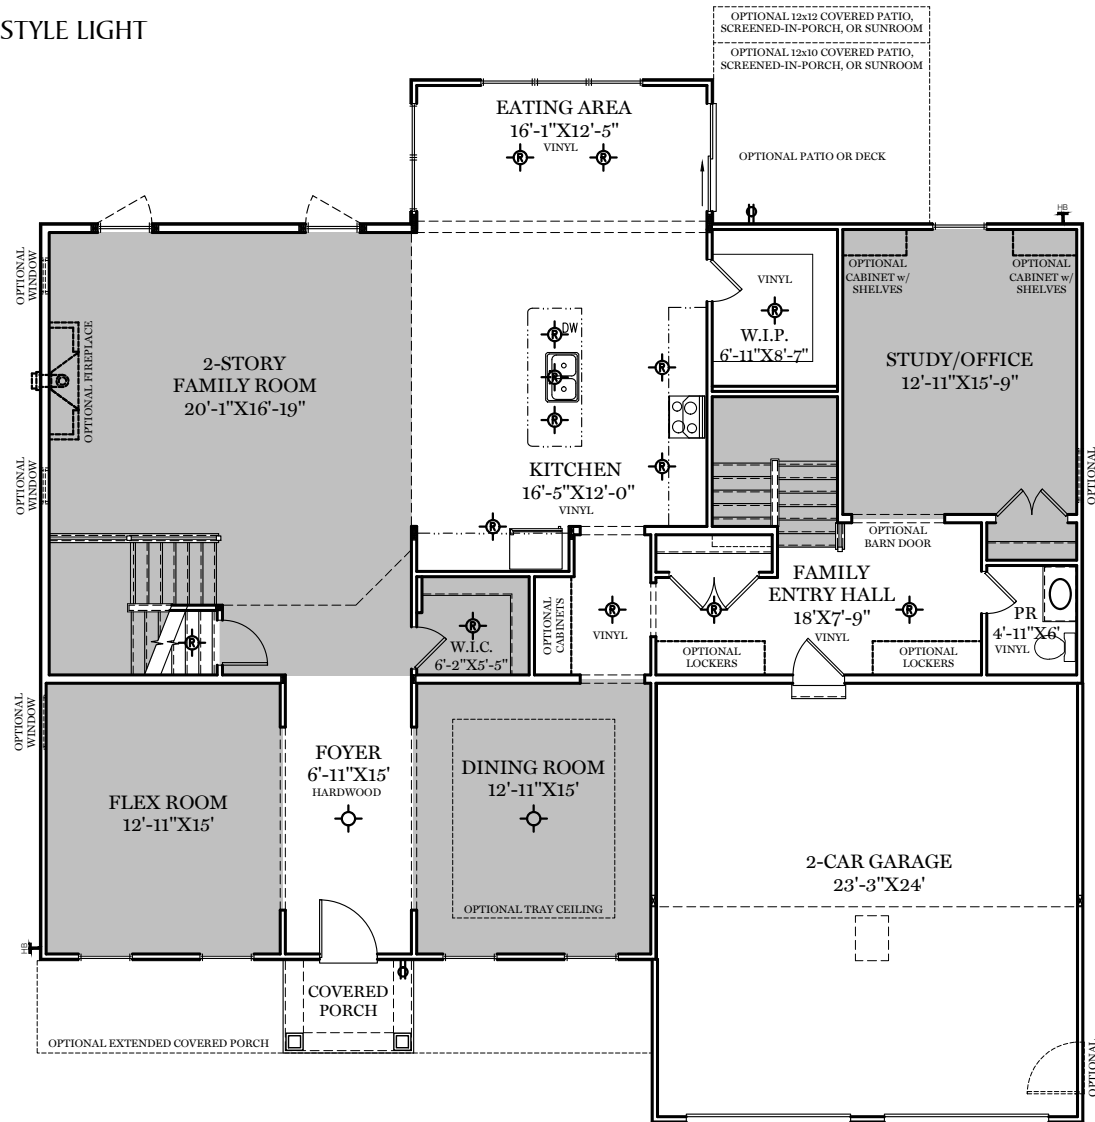

- = CARPETED AREA
- ⊕ = EXTERIOR RECEPTACLE
- HB ⊕ = EXTERIOR HOSE BIBB
- ⊕ = FLUSH MOUNT RECESSED-STYLE LIGHT
- ⊙ = CEILING LIGHT

ALL IMAGES ARE FOR ARTISTIC PURPOSES ONLY AND MAY CONTAIN ADDITIONAL FEATURES OR DESIGN OPTIONS NOT AVAILABLE ON ALL HOME PLANS AND IN ALL NEIGHBORHOODS. ROOM SIZE DIMENSIONS AND SQUARE FOOTAGES ARE APPROXIMATE. CONTACT SALES AGENT FOR MORE INFORMATION. TERMS AND CONDITIONS APPLY. [HTTPS://EGSTOLTZFUSHOMES.COM/TERMS-AND-CONDITIONS/](https://egstoltzfushomes.com/terms-and-conditions/)

■ = CARPETED AREA

⊙ = FLUSH MOUNT RECESSED-STYLE LIGHT

ALL IMAGES ARE FOR ARTISTIC PURPOSES ONLY AND MAY CONTAIN ADDITIONAL FEATURES OR DESIGN OPTIONS NOT AVAILABLE ON ALL HOME PLANS AND IN ALL NEIGHBORHOODS. ROOM SIZE DIMENSIONS AND SQUARE FOOTAGES ARE APPROXIMATE. CONTACT SALES AGENT FOR MORE INFORMATION. TERMS AND CONDITIONS APPLY. [HTTPS://EGSTOLTZFUSHOMES.COM/TERMS-AND-CONDITIONS/](https://EGSTOLTZFUSHOMES.COM/TERMS-AND-CONDITIONS/)