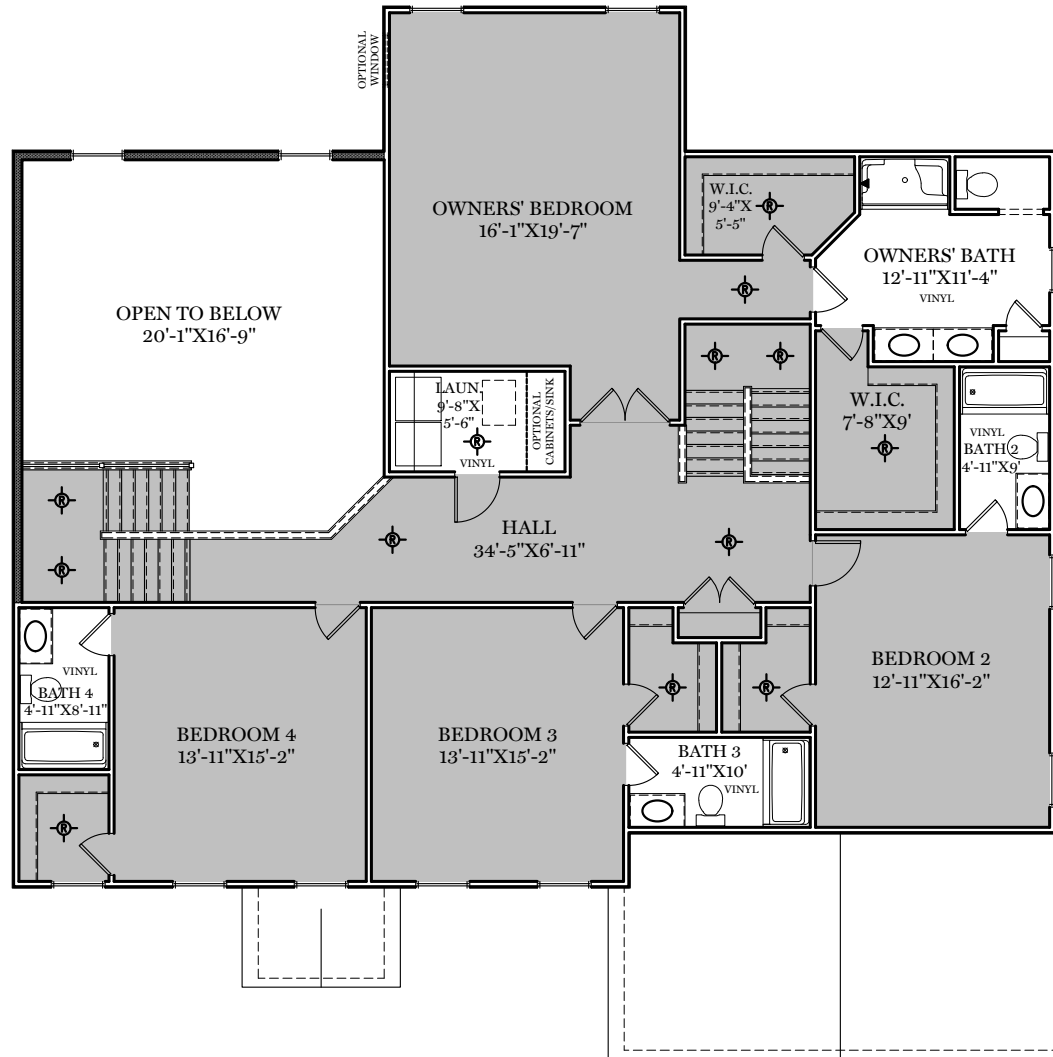

- = CARPETED AREA
- ⊕ = EXTERIOR RECEPTACLE
- HB ⊕ = EXTERIOR HOSE BIBB
- ⊕ = FLUSH MOUNT RECESSED-STYLE LIGHT
- ⊙ = CEILING LIGHT

ALL IMAGES ARE FOR ARTISTIC PURPOSES ONLY AND MAY CONTAIN ADDITIONAL FEATURES OR DESIGN OPTIONS NOT AVAILABLE ON ALL HOME PLANS AND IN ALL NEIGHBORHOODS. ROOM SIZE DIMENSIONS AND SQUARE FOOTAGES ARE APPROXIMATE. CONTACT SALES AGENT FOR MORE INFORMATION. TERMS AND CONDITIONS APPLY. [HTTPS://EGSTOLTZFUSHOMES.COM/TERMS-AND-CONDITIONS/](https://egstoltzfushomes.com/terms-and-conditions/)

CLASSIC FLOOR PLAN

AMERICAN FLOOR PLAN

HERITAGE FLOOR PLAN

ALL IMAGES ARE FOR ARTISTIC PURPOSES ONLY AND MAY CONTAIN ADDITIONAL FEATURES OR DESIGN OPTIONS NOT AVAILABLE ON ALL HOME PLANS AND IN ALL NEIGHBORHOODS. ROOM SIZE DIMENSIONS AND SQUARE FOOTAGES ARE APPROXIMATE. CONTACT SALES AGENT FOR MORE INFORMATION. TERMS AND CONDITIONS APPLY. [HTTPS://EGSTOLTZFUSHOMES.COM/TERMS-AND-CONDITIONS/](https://EGSTOLTZFUSHOMES.COM/TERMS-AND-CONDITIONS/)

■ = CARPETED AREA

⊙ = FLUSH MOUNT RECESSED-STYLE LIGHT

ALL IMAGES ARE FOR ARTISTIC PURPOSES ONLY AND MAY CONTAIN ADDITIONAL FEATURES OR DESIGN OPTIONS NOT AVAILABLE ON ALL HOME PLANS AND IN ALL NEIGHBORHOODS. ROOM SIZE DIMENSIONS AND SQUARE FOOTAGES ARE APPROXIMATE. CONTACT SALES AGENT FOR MORE INFORMATION. TERMS AND CONDITIONS APPLY. [HTTPS://EGSTOLTZFUSHOMES.COM/TERMS-AND-CONDITIONS/](https://EGSTOLTZFUSHOMES.COM/TERMS-AND-CONDITIONS/)