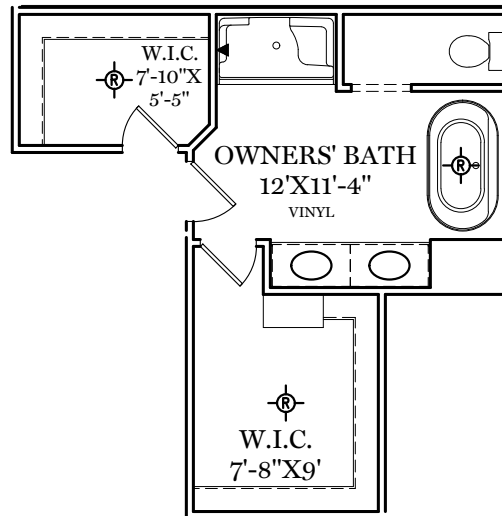

OPTIONAL SPA BATH

ALL IMAGES ARE FOR ARTISTIC PURPOSES ONLY AND MAY CONTAIN ADDITIONAL FEATURES OR DESIGN OPTIONS NOT AVAILABLE ON ALL HOME PLANS AND IN ALL NEIGHBORHOODS. ROOM SIZE DIMENSIONS AND SQUARE FOOTAGES ARE APPROXIMATE. CONTACT SALES AGENT FOR MORE INFORMATION. TERMS AND CONDITIONS APPLY. [HTTPS://EGSTOLTZFUSHOMES.COM/TERMS-AND-CONDITIONS/](https://EGSTOLTZFUSHOMES.COM/TERMS-AND-CONDITIONS/)