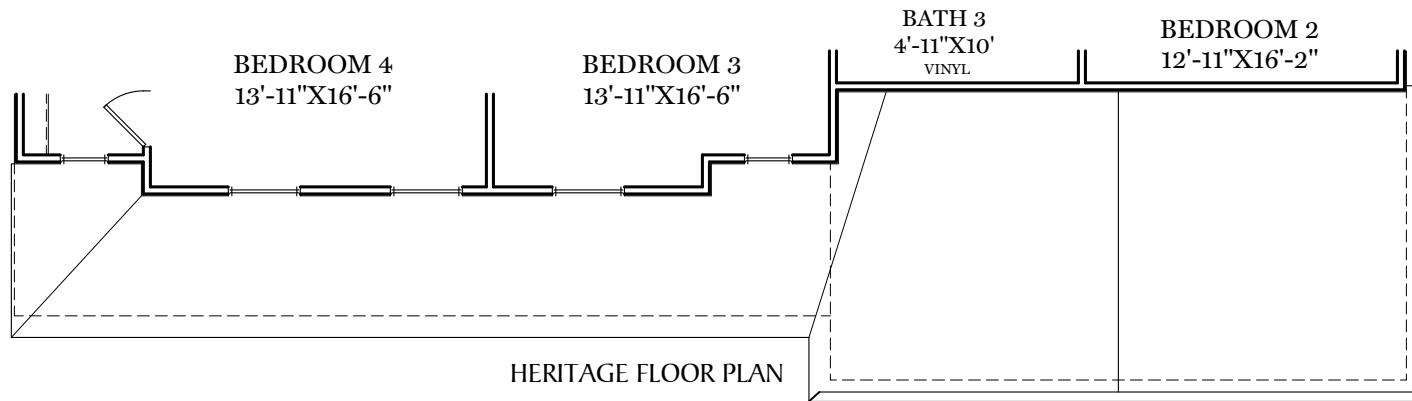

- = CARPETED AREA
- ⊕ = EXTERIOR RECEPTACLE
- HB ⊕ = EXTERIOR HOSE BIBB
- ⊕ = FLUSH MOUNT RECESSED-STYLE LIGHT
- ⊙ = CEILING LIGHT

ALL IMAGES ARE FOR ARTISTIC PURPOSES ONLY AND MAY CONTAIN ADDITIONAL FEATURES OR DESIGN OPTIONS NOT AVAILABLE ON ALL HOME PLANS AND IN ALL NEIGHBORHOODS. ROOM SIZE DIMENSIONS AND SQUARE FOOTAGES ARE APPROXIMATE. CONTACT SALES AGENT FOR MORE INFORMATION. TERMS AND CONDITIONS APPLY. [HTTPS://EGSTOLTZFUSHOMES.COM/TERMS-AND-CONDITIONS/](https://egstoltzfushomes.com/terms-and-conditions/)

■ = CARPETED AREA

⊙ = FLUSH MOUNT RECESSED-STYLE LIGHT

ALL IMAGES ARE FOR ARTISTIC PURPOSES ONLY AND MAY CONTAIN ADDITIONAL FEATURES OR DESIGN OPTIONS NOT AVAILABLE ON ALL HOME PLANS AND IN ALL NEIGHBORHOODS. ROOM SIZE DIMENSIONS AND SQUARE FOOTAGES ARE APPROXIMATE. CONTACT SALES AGENT FOR MORE INFORMATION. TERMS AND CONDITIONS APPLY. [HTTPS://EGSTOLTZFUSHOMES.COM/TERMS-AND-CONDITIONS/](https://EGSTOLTZFUSHOMES.COM/TERMS-AND-CONDITIONS/)