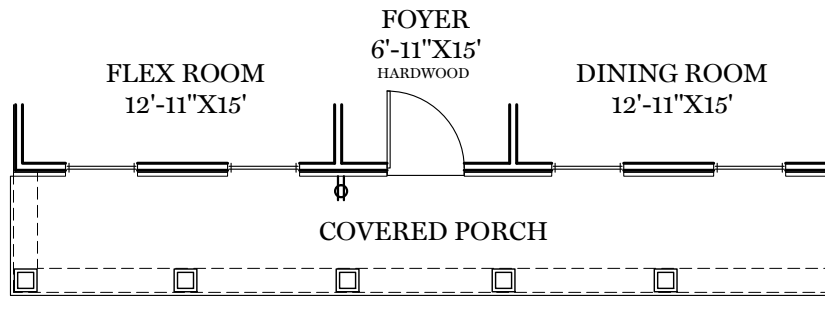

- = CARPETED AREA
- ⊕ = EXTERIOR RECEPTACLE
- HB ⊕ = EXTERIOR HOSE BIBB
- ⊕ = FLUSH MOUNT RECESSED-STYLE LIGHT
- ⊙ = CEILING LIGHT

ALL IMAGES ARE FOR ARTISTIC PURPOSES ONLY AND MAY CONTAIN ADDITIONAL FEATURES OR DESIGN OPTIONS NOT AVAILABLE ON ALL HOME PLANS AND IN ALL NEIGHBORHOODS. ROOM SIZE DIMENSIONS AND SQUARE FOOTAGES ARE APPROXIMATE. CONTACT SALES AGENT FOR MORE INFORMATION. TERMS AND CONDITIONS APPLY. [HTTPS://EGSTOLTZFUSHOMES.COM/TERMS-AND-CONDITIONS/](https://egstoltzfushomes.com/terms-and-conditions/)