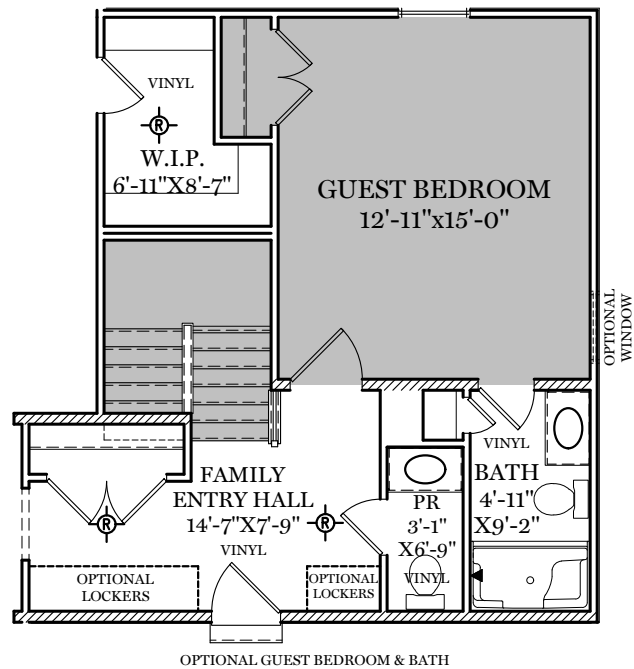

ALL IMAGES ARE FOR ARTISTIC PURPOSES ONLY AND MAY CONTAIN ADDITIONAL FEATURES OR DESIGN OPTIONS NOT AVAILABLE ON ALL HOME PLANS AND IN ALL NEIGHBORHOODS. ROOM SIZE DIMENSIONS AND SQUARE FOOTAGES ARE APPROXIMATE. CONTACT SALES AGENT FOR MORE INFORMATION. TERMS AND CONDITIONS APPLY. [HTTPS://EGSTOLTZFUSHOMES.COM/TERMS-AND-CONDITIONS/](https://EGSTOLTZFUSHOMES.COM/TERMS-AND-CONDITIONS/)