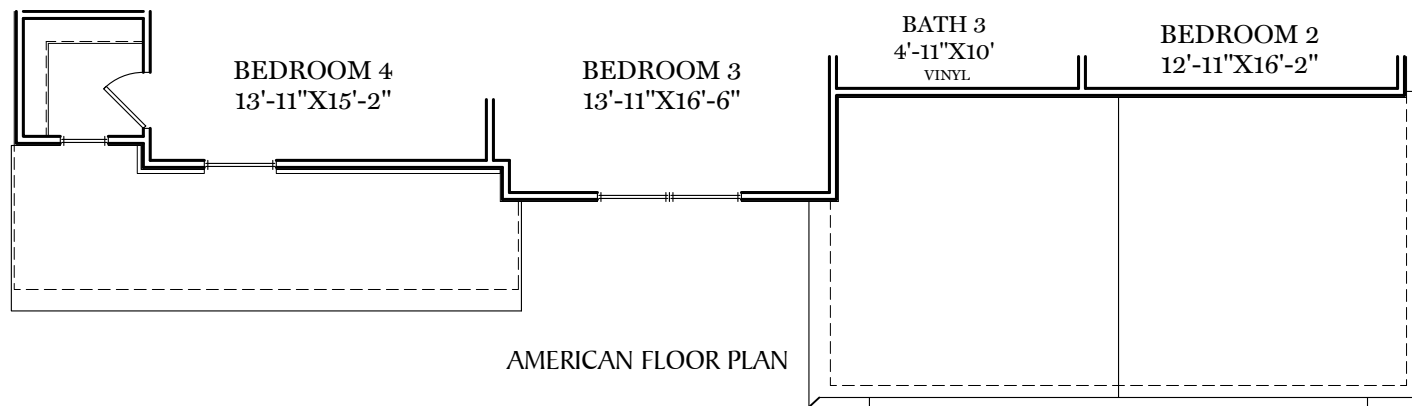

- = CARPETED AREA
- ⊕ = EXTERIOR RECEPTACLE
- HB ⊕ = EXTERIOR HOSE BIBB
- ⊕ = FLUSH MOUNT RECESSED-STYLE LIGHT
- ⊙ = CEILING LIGHT

ALL IMAGES ARE FOR ARTISTIC PURPOSES ONLY AND MAY CONTAIN ADDITIONAL FEATURES OR DESIGN OPTIONS NOT AVAILABLE ON ALL HOME PLANS AND IN ALL NEIGHBORHOODS. ROOM SIZE DIMENSIONS AND SQUARE FOOTAGES ARE APPROXIMATE. CONTACT SALES AGENT FOR MORE INFORMATION. TERMS AND CONDITIONS APPLY. [HTTPS://EGSTOLTZFUSHOMES.COM/TERMS-AND-CONDITIONS/](https://egstoltzfushomes.com/terms-and-conditions/)

■ = CARPETED AREA

⊙ = FLUSH MOUNT RECESSED-STYLE LIGHT

ALL IMAGES ARE FOR ARTISTIC PURPOSES ONLY AND MAY CONTAIN ADDITIONAL FEATURES OR DESIGN OPTIONS NOT AVAILABLE ON ALL HOME PLANS AND IN ALL NEIGHBORHOODS. ROOM SIZE DIMENSIONS AND SQUARE FOOTAGES ARE APPROXIMATE. CONTACT SALES AGENT FOR MORE INFORMATION. TERMS AND CONDITIONS APPLY. [HTTPS://EGSTOLTZFUSHOMES.COM/TERMS-AND-CONDITIONS/](https://EGSTOLTZFUSHOMES.COM/TERMS-AND-CONDITIONS/)