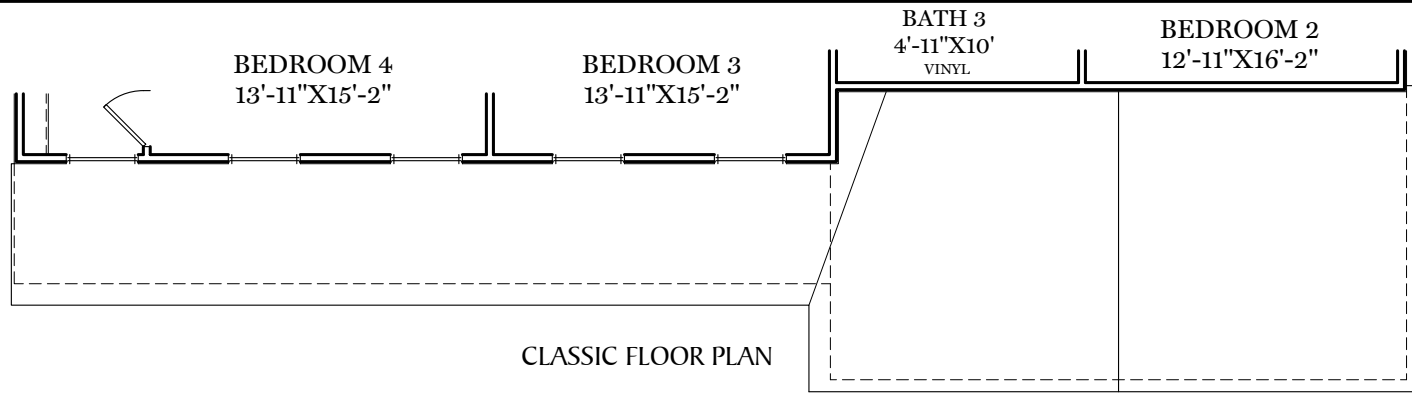

- = CARPETED AREA
- ⊕ = EXTERIOR RECEPTACLE
- HB ⊕ = EXTERIOR HOSE BIBB
- ⊕ = FLUSH MOUNT RECESSED-STYLE LIGHT
- ⊙ = CEILING LIGHT

ALL IMAGES ARE FOR ARTISTIC PURPOSES ONLY AND MAY CONTAIN ADDITIONAL FEATURES OR DESIGN OPTIONS NOT AVAILABLE ON ALL HOME PLANS AND IN ALL NEIGHBORHOODS. ROOM SIZE DIMENSIONS AND SQUARE FOOTAGES ARE APPROXIMATE. CONTACT SALES AGENT FOR MORE INFORMATION. TERMS AND CONDITIONS APPLY. [HTTPS://EGSTOLTZFUSHOMES.COM/TERMS-AND-CONDITIONS/](https://egstoltzfushomes.com/terms-and-conditions/)

■ = CARPETED AREA

⊙ = FLUSH MOUNT RECESSED-STYLE LIGHT

ALL IMAGES ARE FOR ARTISTIC PURPOSES ONLY AND MAY CONTAIN ADDITIONAL FEATURES OR DESIGN OPTIONS NOT AVAILABLE ON ALL HOME PLANS AND IN ALL NEIGHBORHOODS. ROOM SIZE DIMENSIONS AND SQUARE FOOTAGES ARE APPROXIMATE. CONTACT SALES AGENT FOR MORE INFORMATION. TERMS AND CONDITIONS APPLY. [HTTPS://EGSTOLTZFUSHOMES.COM/TERMS-AND-CONDITIONS/](https://EGSTOLTZFUSHOMES.COM/TERMS-AND-CONDITIONS/)