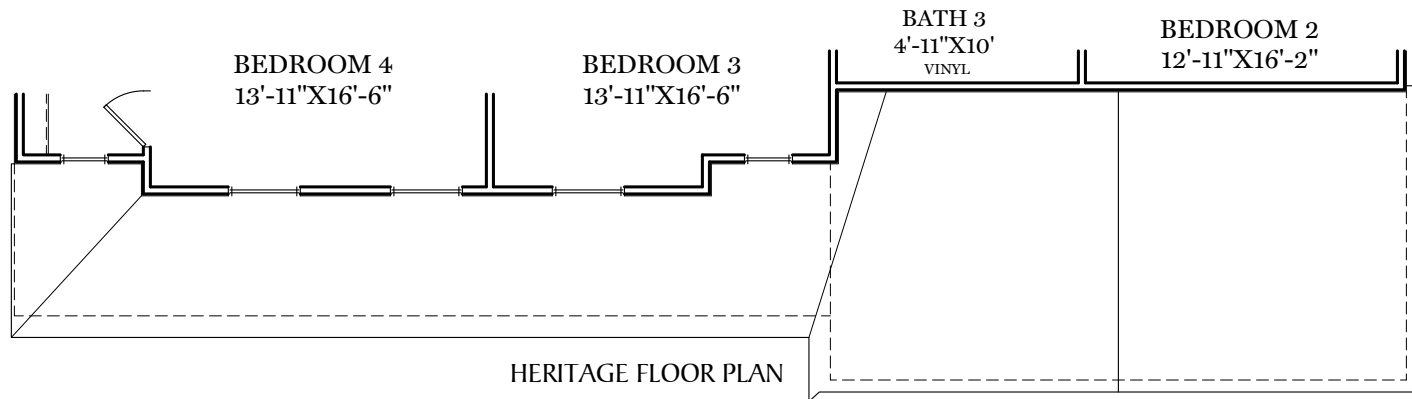

ALL IMAGES ARE FOR ARTISTIC
PURPOSES ONLY AND MAY CONTAIN
ADDITIONAL FEATURES OR DESIGN
OPTIONS NOT AVAILABLE ON ALL
HOME PLANS AND IN ALL
NEIGHBORHOODS. ROOM SIZE
DIMENSIONS AND SQUARE FOOTAGES
ARE APPROXIMATE. CONTACT SALES
AGENT FOR MORE INFORMATION.
TERMS AND CONDITIONS APPLY.
[HTTPS://EGSTOLTZFUSHOMES.COM/
TERMS-AND-CONDITIONS/](https://EGSTOLTZFUSHOMES.COM/TERMS-AND-CONDITIONS/)