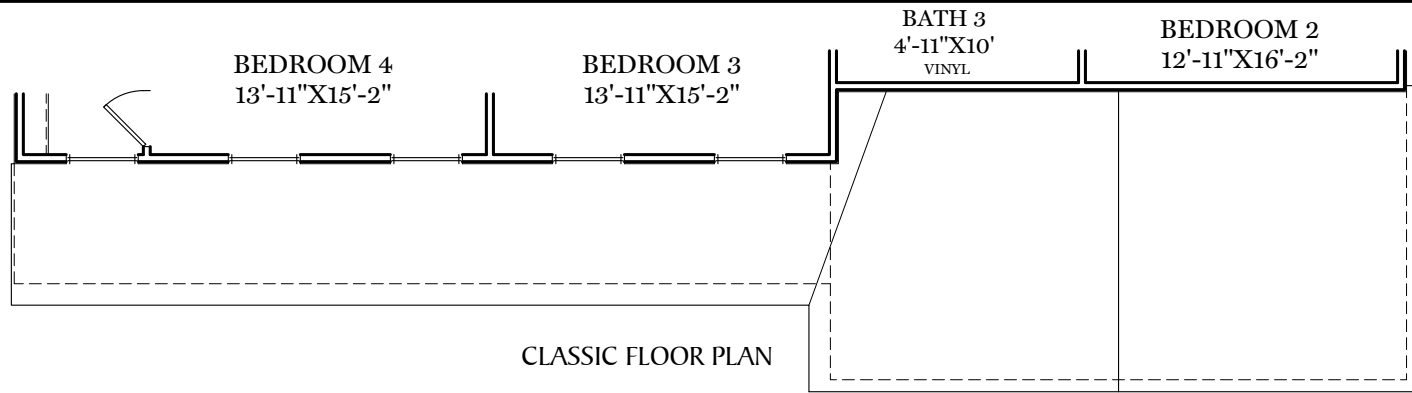

ALL IMAGES ARE FOR ARTISTIC
PURPOSES ONLY AND MAY CONTAIN
ADDITIONAL FEATURES OR DESIGN
OPTIONS NOT AVAILABLE ON ALL
HOME PLANS AND IN ALL
NEIGHBORHOODS. ROOM SIZE
DIMENSIONS AND SQUARE FOOTAGES
ARE APPROXIMATE. CONTACT SALES
AGENT FOR MORE INFORMATION.
TERMS AND CONDITIONS APPLY.
[HTTPS://EGSTOLTZFUSHOMES.COM/
TERMS-AND-CONDITIONS/](https://EGSTOLTZFUSHOMES.COM/TERMS-AND-CONDITIONS/)