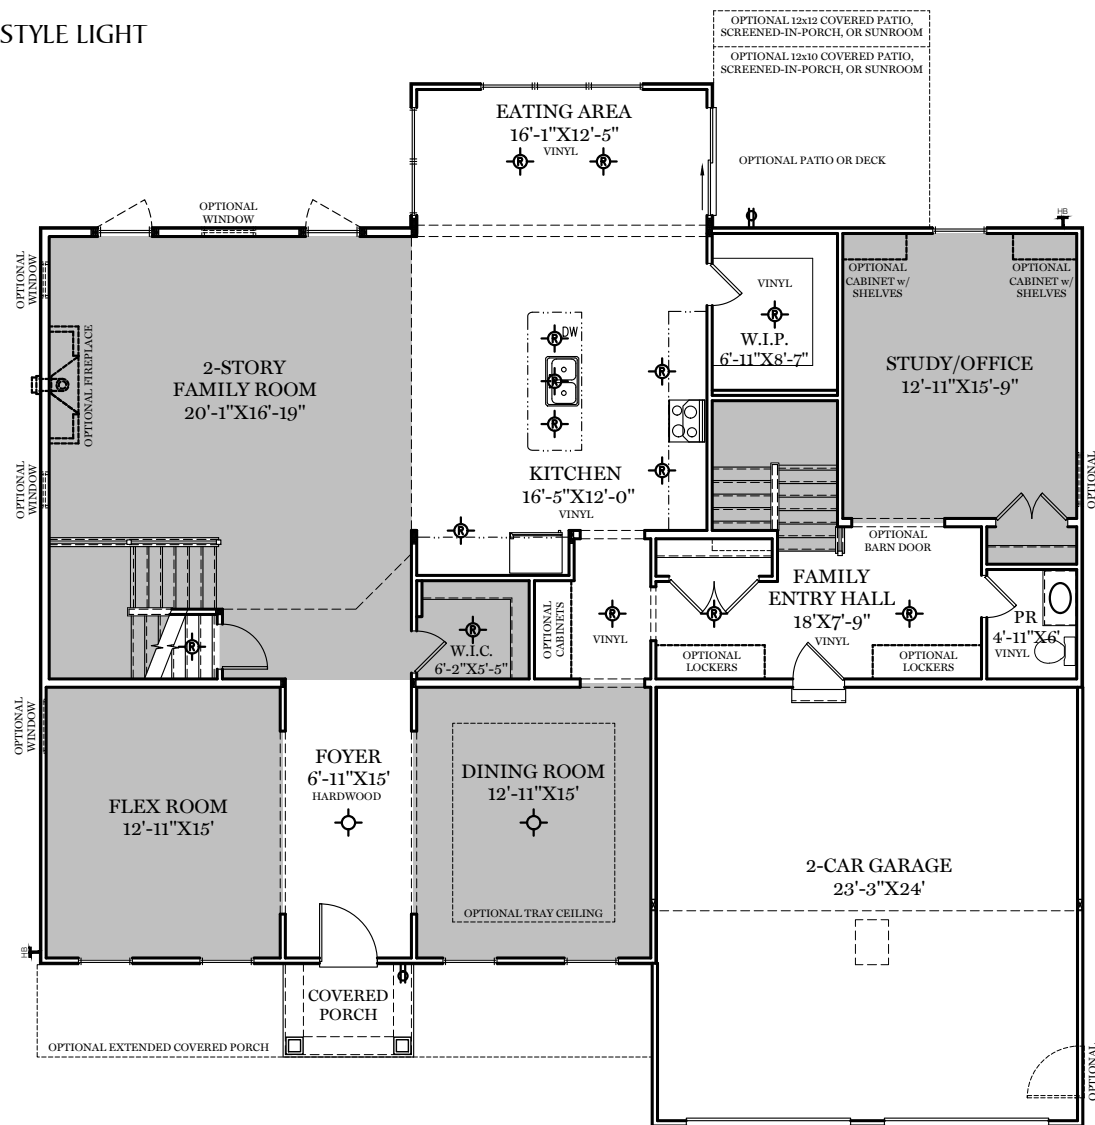

- = CARPETED AREA
- ⊕ = EXTERIOR RECEPTACLE
- HB ⊕ = EXTERIOR HOSE BIBB
- ⊕ = FLUSH MOUNT RECESSED-STYLE LIGHT
- ⊙ = CEILING LIGHT

ALL IMAGES ARE FOR ARTISTIC PURPOSES ONLY AND MAY CONTAIN ADDITIONAL FEATURES OR DESIGN OPTIONS NOT AVAILABLE ON ALL HOME PLANS AND IN ALL NEIGHBORHOODS. ROOM SIZE DIMENSIONS AND SQUARE FOOTAGES ARE APPROXIMATE. CONTACT SALES AGENT FOR MORE INFORMATION. TERMS AND CONDITIONS APPLY. [HTTPS://EGSTOLTZFUSHOMES.COM/TERMS-AND-CONDITIONS/](https://EGSTOLTZFUSHOMES.COM/TERMS-AND-CONDITIONS/)

■ = CARPETED AREA

⊙ = FLUSH MOUNT RECESSED-STYLE LIGHT

TRADITIONAL** FLOOR PLAN SHOWN

2nd Floor Plan - 2,046 sf

LAWRENCEVILLE

ALL IMAGES ARE FOR ARTISTIC PURPOSES ONLY AND MAY CONTAIN ADDITIONAL FEATURES OR DESIGN OPTIONS NOT AVAILABLE ON ALL HOME PLANS AND IN ALL NEIGHBORHOODS. ROOM SIZE DIMENSIONS AND SQUARE FOOTAGES ARE APPROXIMATE. CONTACT SALES AGENT FOR MORE INFORMATION. TERMS AND CONDITIONS APPLY. [HTTPS://EGSTOLTZFUSHOMES.COM/TERMS-AND-CONDITIONS/](https://EGSTOLTZFUSHOMES.COM/TERMS-AND-CONDITIONS/)