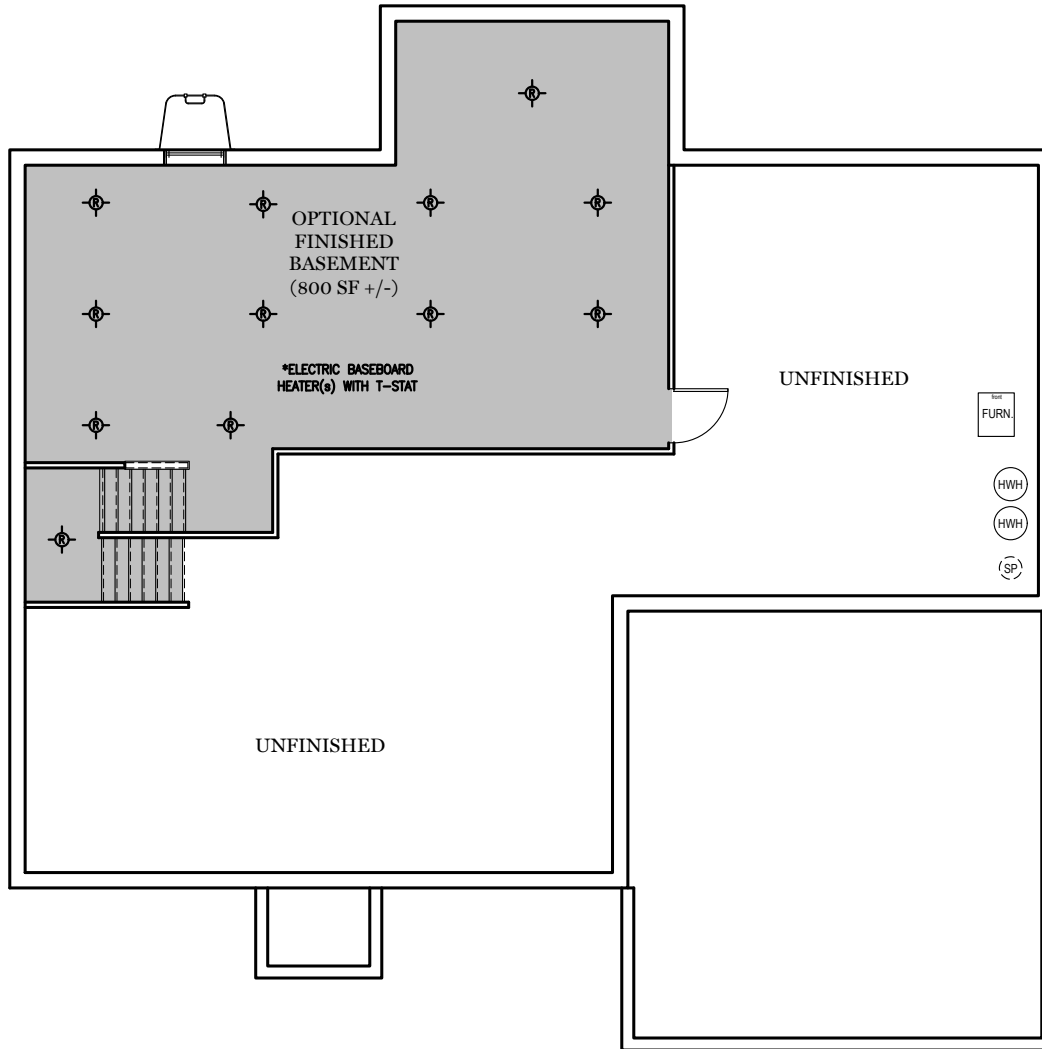

■ = CARPETED AREA

⊗ = FLUSH MOUNT RECESSED-STYLE LIGHT

OPTIONAL FINISHED POWDER ROOM