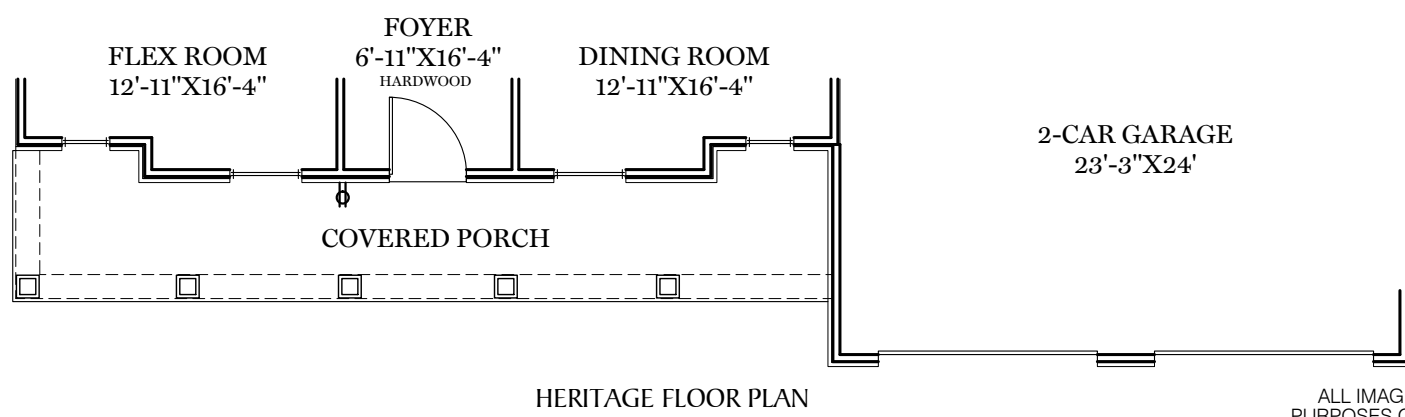

- = CARPETED AREA
- ⊕ = EXTERIOR RECEPTACLE
- HB ⊕ = EXTERIOR HOSE BIBB
- ⊕ = FLUSH MOUNT RECESSED-STYLE LIGHT
- ⊙ = CEILING LIGHT

ALL IMAGES ARE FOR ARTISTIC PURPOSES ONLY AND MAY CONTAIN ADDITIONAL FEATURES OR DESIGN OPTIONS NOT AVAILABLE ON ALL HOME PLANS AND IN ALL NEIGHBORHOODS. ROOM SIZE DIMENSIONS AND SQUARE FOOTAGES ARE APPROXIMATE. CONTACT SALES AGENT FOR MORE INFORMATION. TERMS AND CONDITIONS APPLY. [HTTPS://EGSTOLTZFUSHOMES.COM/TERMS-AND-CONDITIONS/](https://EGSTOLTZFUSHOMES.COM/TERMS-AND-CONDITIONS/)