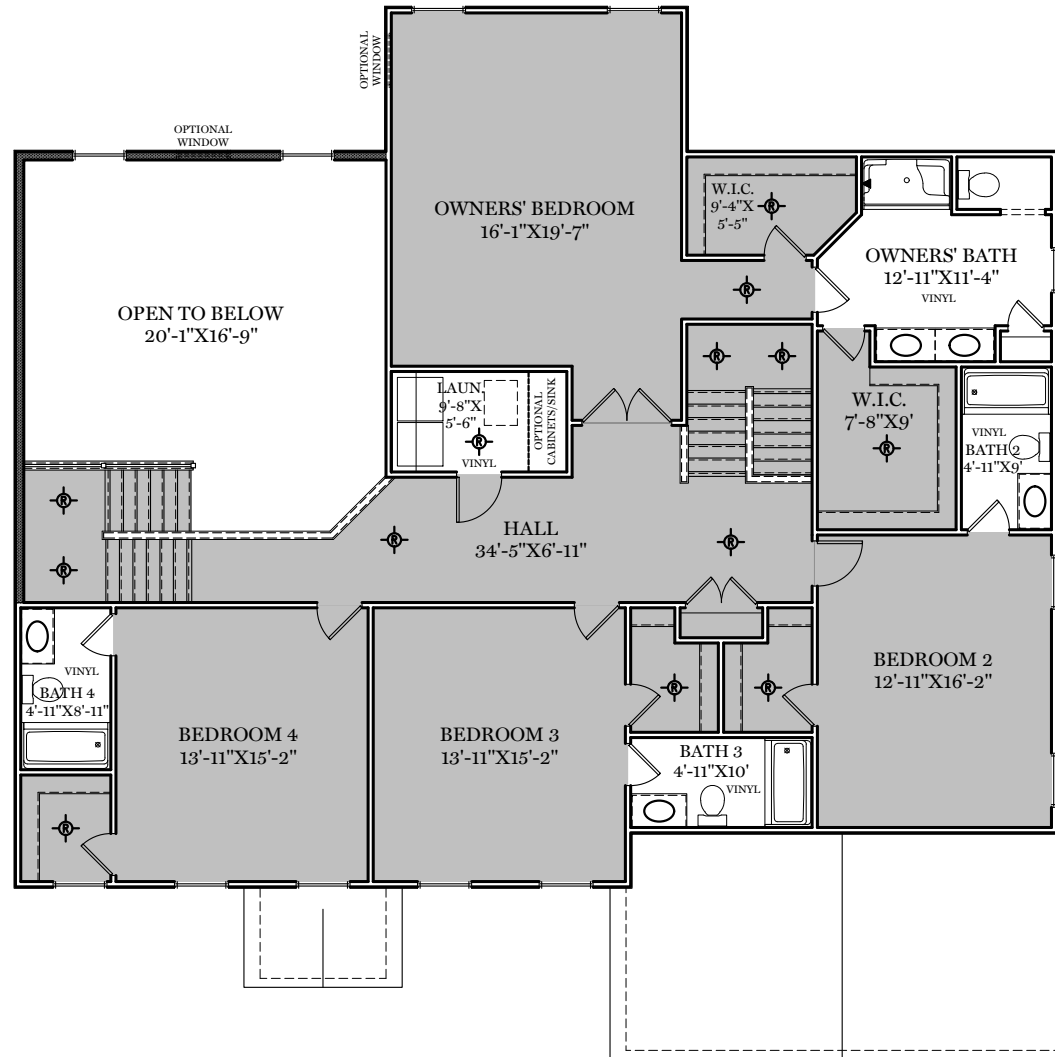

- = CARPETED AREA
- ⊕ = EXTERIOR RECEPTACLE
- HB ⊕ = EXTERIOR HOSE BIBB
- ⊕ = FLUSH MOUNT RECESSED-STYLE LIGHT
- ⊙ = CEILING LIGHT

ALL IMAGES ARE FOR ARTISTIC PURPOSES ONLY AND MAY CONTAIN ADDITIONAL FEATURES OR DESIGN OPTIONS NOT AVAILABLE ON ALL HOME PLANS AND IN ALL NEIGHBORHOODS. ROOM SIZE DIMENSIONS AND SQUARE FOOTAGES ARE APPROXIMATE. CONTACT SALES AGENT FOR MORE INFORMATION. TERMS AND CONDITIONS APPLY. [HTTPS://EGSTOLTZFUSHOMES.COM/TERMS-AND-CONDITIONS/](https://EGSTOLTZFUSHOMES.COM/TERMS-AND-CONDITIONS/)

■ = CARPETED AREA

⊙ = FLUSH MOUNT RECESSED-STYLE LIGHT

TRADITIONAL** FLOOR PLAN SHOWN

2nd Floor Plan - 2,046 sf

LAWRENCEVILLE

ALL IMAGES ARE FOR ARTISTIC PURPOSES ONLY AND MAY CONTAIN ADDITIONAL FEATURES OR DESIGN OPTIONS NOT AVAILABLE ON ALL HOME PLANS AND IN ALL NEIGHBORHOODS. ROOM SIZE DIMENSIONS AND SQUARE FOOTAGES ARE APPROXIMATE. CONTACT SALES AGENT FOR MORE INFORMATION. TERMS AND CONDITIONS APPLY. [HTTPS://EGSTOLTZFUSHOMES.COM/TERMS-AND-CONDITIONS/](https://EGSTOLTZFUSHOMES.COM/TERMS-AND-CONDITIONS/)