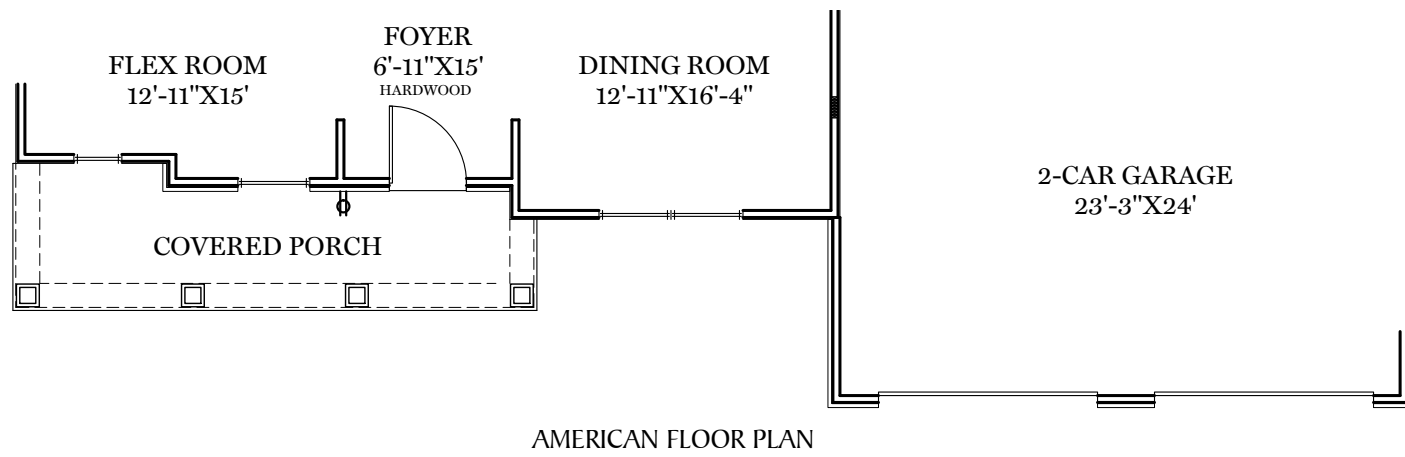

- = CARPETED AREA
- ⊕ = EXTERIOR RECEPTACLE
- HB ⊕ = EXTERIOR HOSE BIBB
- ⊕ = FLUSH MOUNT RECESSED-STYLE LIGHT
- ⊙ = CEILING LIGHT

ALL IMAGES ARE FOR ARTISTIC PURPOSES ONLY AND MAY CONTAIN ADDITIONAL FEATURES OR DESIGN OPTIONS NOT AVAILABLE ON ALL HOME PLANS AND IN ALL NEIGHBORHOODS. ROOM SIZE DIMENSIONS AND SQUARE FOOTAGES ARE APPROXIMATE. CONTACT SALES AGENT FOR MORE INFORMATION. TERMS AND CONDITIONS APPLY. [HTTPS://EGSTOLTZFUSHOMES.COM/TERMS-AND-CONDITIONS/](https://EGSTOLTZFUSHOMES.COM/TERMS-AND-CONDITIONS/)