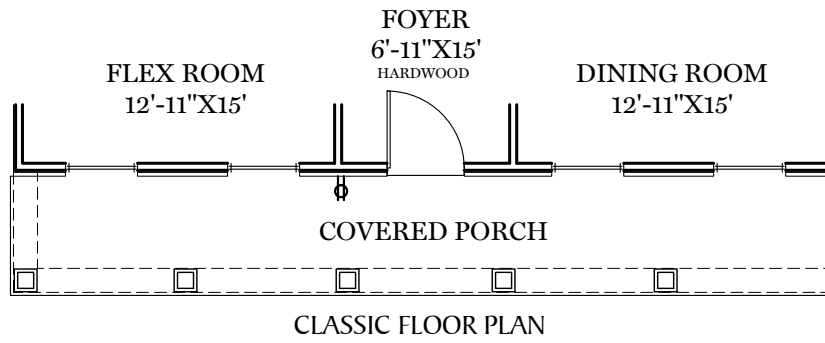

- = CARPETED AREA
- ⊕ = EXTERIOR RECEPTACLE
- HB ⊕ = EXTERIOR HOSE BIBB
- ⊕ = FLUSH MOUNT RECESSED-STYLE LIGHT
- ⊙ = CEILING LIGHT

ALL IMAGES ARE FOR ARTISTIC PURPOSES ONLY AND MAY CONTAIN ADDITIONAL FEATURES OR DESIGN OPTIONS NOT AVAILABLE ON ALL HOME PLANS AND IN ALL NEIGHBORHOODS. ROOM SIZE DIMENSIONS AND SQUARE FOOTAGES ARE APPROXIMATE. CONTACT SALES AGENT FOR MORE INFORMATION. TERMS AND CONDITIONS APPLY. [HTTPS://EGSTOLTZFUSHOMES.COM/TERMS-AND-CONDITIONS/](https://EGSTOLTZFUSHOMES.COM/TERMS-AND-CONDITIONS/)