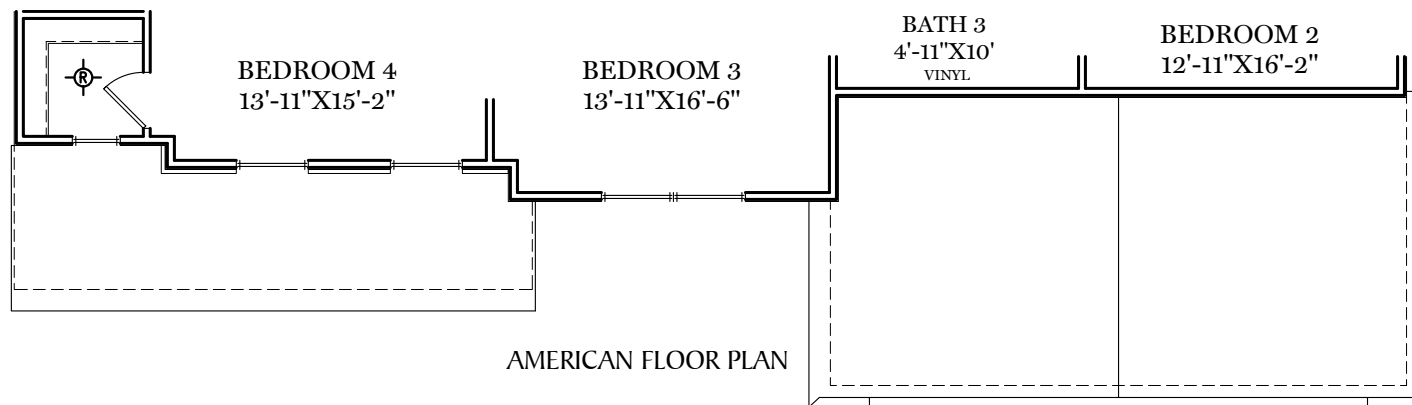

ALL IMAGES ARE FOR ARTISTIC
PURPOSES ONLY AND MAY CONTAIN
ADDITIONAL FEATURES OR DESIGN
OPTIONS NOT AVAILABLE ON ALL
HOME PLANS AND IN ALL
NEIGHBORHOODS. ROOM SIZE
DIMENSIONS AND SQUARE FOOTAGES
ARE APPROXIMATE. CONTACT SALES
AGENT FOR MORE INFORMATION.
TERMS AND CONDITIONS APPLY.
[HTTPS://EGSTOLTZFUSHOMES.COM/
TERMS-AND-CONDITIONS/](https://EGSTOLTZFUSHOMES.COM/TERMS-AND-CONDITIONS/)