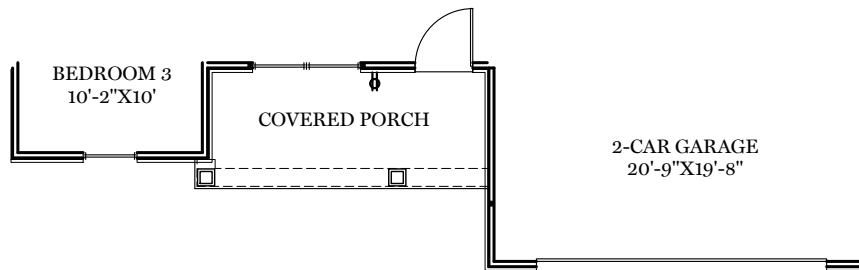

ALL IMAGES ARE FOR ARTISTIC PURPOSES ONLY AND MAY CONTAIN ADDITIONAL FEATURES OR DESIGN OPTIONS NOT AVAILABLE ON ALL HOME PLANS AND IN ALL NEIGHBORHOODS. ROOM SIZE DIMENSIONS AND SQUARE FOOTAGES ARE APPROXIMATE. CONTACT SALES AGENT FOR MORE INFORMATION. TERMS AND CONDITIONS APPLY. [HTTPS://EGSTOLTZFUSHOMES.COM/TERMS-AND-CONDITIONS/](https://EGSTOLTZFUSHOMES.COM/TERMS-AND-CONDITIONS/)