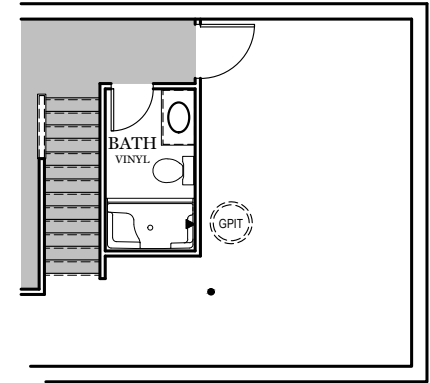

TRADITIONAL** FLOOR PLAN SHOWN

Foundation

"CAMPBELL"

** TRADITIONAL FLOOR
PLAN ONLY AVAILABLE IN
SELECT COMMUNITIES

PDF LAST UPDATED 6/19/2024

■ = CARPETED AREA

⊙ = FLUSH MOUNT RECESSED-STYLE LIGHT

OPTIONAL FINISHED POWDER ROOM (+55 SF)

OPTIONAL FINISHED BATHROOM (+70 SF)

TRADITIONAL ELEVATION**

CLASSIC ELEVATION

Elevations

"CAMPBELL"

ALL IMAGES ARE FOR ARTISTIC PURPOSES ONLY AND MAY CONTAIN ADDITIONAL FEATURES OR DESIGN OPTIONS NOT AVAILABLE ON ALL HOME PLANS AND IN ALL NEIGHBORHOODS. ROOM SIZE DIMENSIONS AND SQUARE FOOTAGES ARE APPROXIMATE. CONTACT SALES AGENT FOR MORE INFORMATION. TERMS AND CONDITIONS APPLY. [HTTPS://EGSTOLTZFUSHOMES.COM/TERMS-AND-CONDITIONS/](https://EGSTOLTZFUSHOMES.COM/TERMS-AND-CONDITIONS/)