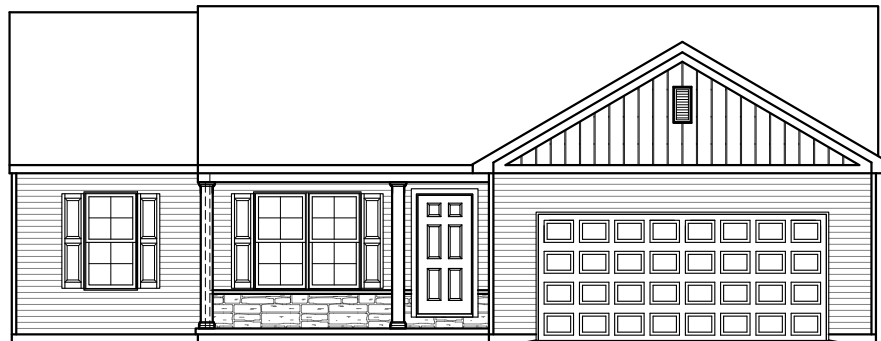

TRADITIONAL** FLOOR PLAN SHOWN

Foundation

"CAMPBELL"

** TRADITIONAL FLOOR
PLAN ONLY AVAILABLE IN
SELECT COMMUNITIES

PDF LAST UPDATED 6/19/2024

■ = CARPETED AREA

⊙ = FLUSH MOUNT RECESSED-STYLE LIGHT

OPTIONAL FINISHED POWDER ROOM (+55 SF)

OPTIONAL FINISHED BATHROOM (+70 SF)

TRADITIONAL ELEVATION**

CLASSIC ELEVATION

Elevations

"CAMPBELL"

ALL IMAGES ARE FOR ARTISTIC PURPOSES ONLY AND MAY CONTAIN ADDITIONAL FEATURES OR DESIGN OPTIONS NOT AVAILABLE ON ALL HOME PLANS AND IN ALL NEIGHBORHOODS. ROOM SIZE DIMENSIONS AND SQUARE FOOTAGES ARE APPROXIMATE. CONTACT SALES AGENT FOR MORE INFORMATION. TERMS AND CONDITIONS APPLY. [HTTPS://EGSTOLTZFUSHOMES.COM/TERMS-AND-CONDITIONS/](https://EGSTOLTZFUSHOMES.COM/TERMS-AND-CONDITIONS/)