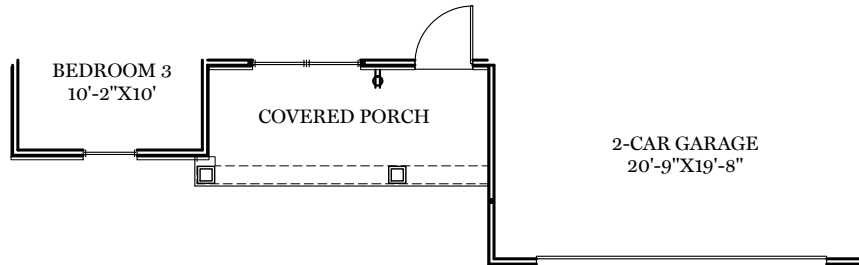

- = CARPETED AREA
- ⊕ = EXTERIOR RECEPTACLE
- HB T = EXTERIOR HOSE BIBB
- ⊙ = FLUSH MOUNT RECESSED-STYLE LIGHT

ALL IMAGES ARE FOR ARTISTIC PURPOSES ONLY AND MAY CONTAIN ADDITIONAL FEATURES OR DESIGN OPTIONS NOT AVAILABLE ON ALL HOME PLANS AND IN ALL NEIGHBORHOODS. ROOM SIZE DIMENSIONS AND SQUARE FOOTAGES ARE APPROXIMATE. CONTACT SALES AGENT FOR MORE INFORMATION. TERMS AND CONDITIONS APPLY. [HTTPS://EGSTOLTZFUSHOMES.COM/TERMS-AND-CONDITIONS/](https://EGSTOLTZFUSHOMES.COM/TERMS-AND-CONDITIONS/)