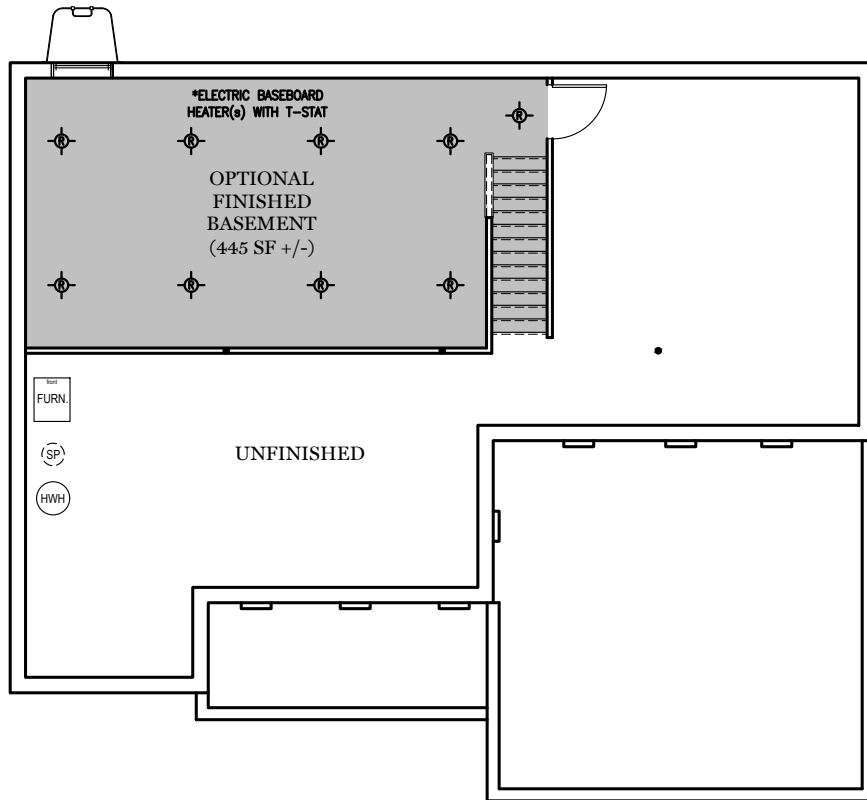

TRADITIONAL** FLOOR PLAN SHOWN

Foundation

"CAMPBELL"

** TRADITIONAL FLOOR
PLAN ONLY AVAILABLE IN
SELECT COMMUNITIES

PDF LAST UPDATED 6/19/2024

■ = CARPETED AREA

⊙ = FLUSH MOUNT RECESSED-STYLE LIGHT

OPTIONAL FINISHED POWDER ROOM (+55 SF)