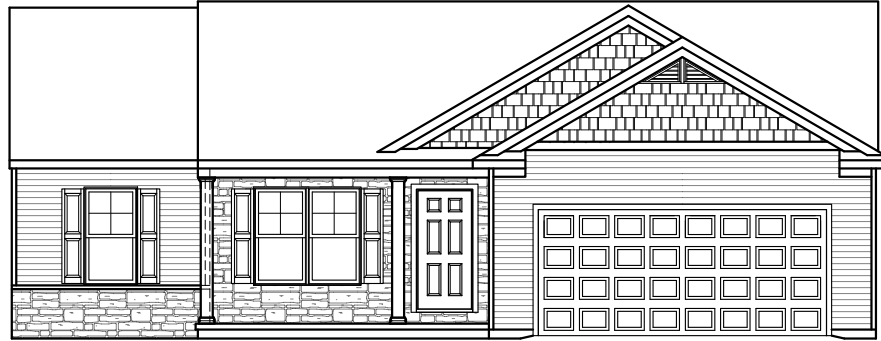

OPTIONAL FINISHED BATHROOM (+70 SF)

TRADITIONAL ELEVATION**

CLASSIC ELEVATION

Elevations

"CAMPBELL"

ALL IMAGES ARE FOR ARTISTIC PURPOSES ONLY AND MAY CONTAIN ADDITIONAL FEATURES OR DESIGN OPTIONS NOT AVAILABLE ON ALL HOME PLANS AND IN ALL NEIGHBORHOODS. ROOM SIZE DIMENSIONS AND SQUARE FOOTAGES ARE APPROXIMATE. CONTACT SALES AGENT FOR MORE INFORMATION. TERMS AND CONDITIONS APPLY. [HTTPS://EGSTOLTZFUSHOMES.COM/TERMS-AND-CONDITIONS/](https://EGSTOLTZFUSHOMES.COM/TERMS-AND-CONDITIONS/)

** TRADITIONAL ELEVATION ONLY AVAILABLE IN SELECT COMMUNITIES

PDF LAST UPDATED 6/19/2024

EGStoltzfus

BUILDING ONE STORY AT A TIME

AMERICAN ELEVATION

HERITAGE ELEVATION

Elevations

"CAMPBELL"