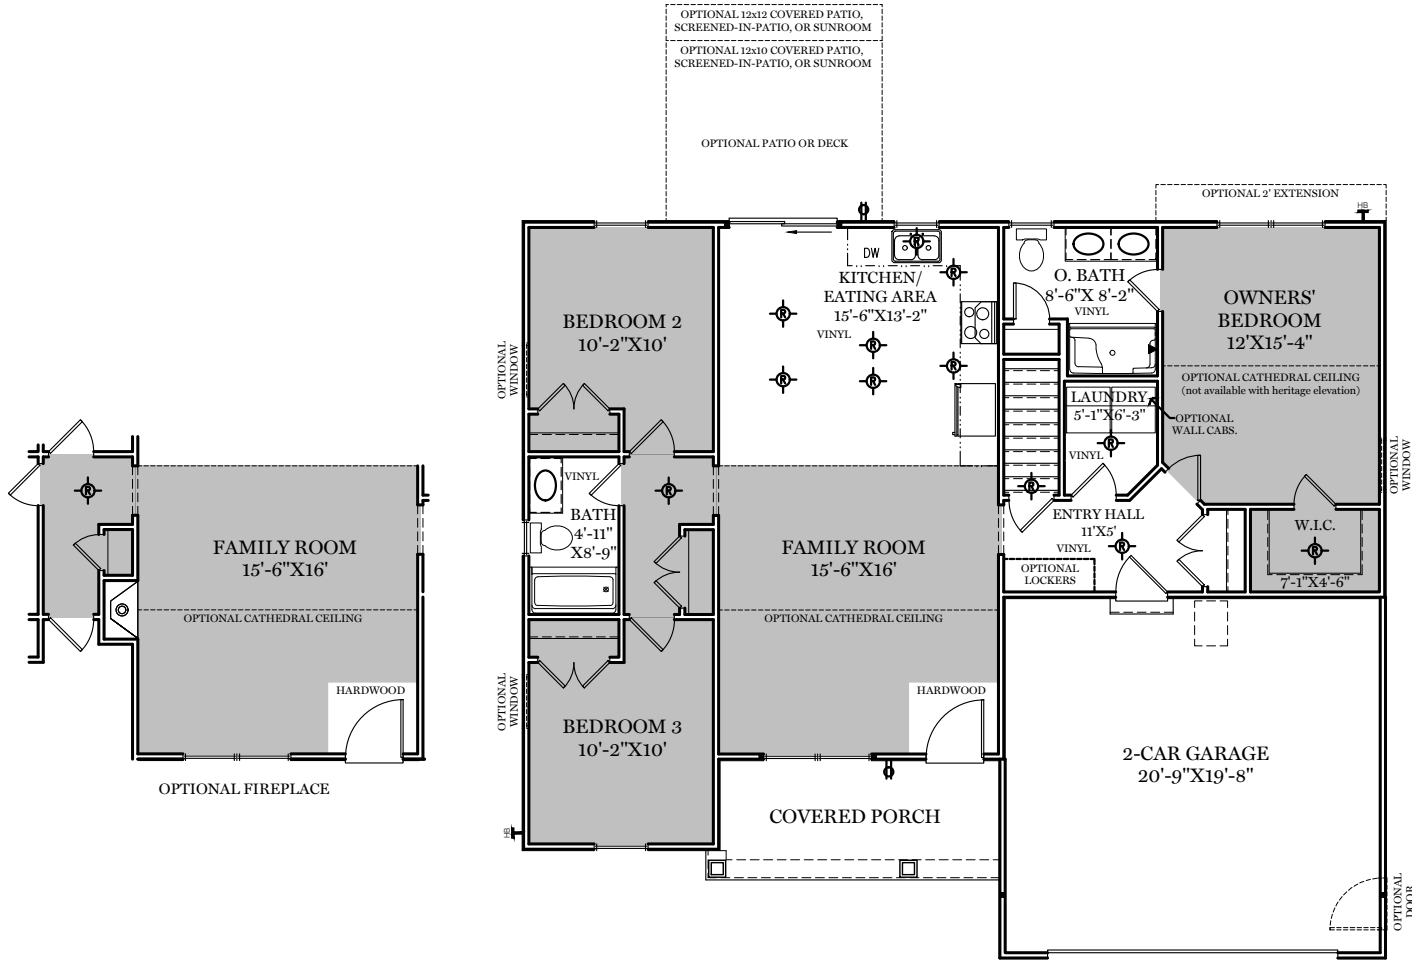

- = CARPETED AREA
- ⊕ = EXTERIOR RECEPTACLE
- HB T = EXTERIOR HOSE BIBB
- ⊙ = FLUSH MOUNT RECESSED-STYLE LIGHT

ALL IMAGES ARE FOR ARTISTIC PURPOSES ONLY AND MAY CONTAIN ADDITIONAL FEATURES OR DESIGN OPTIONS NOT AVAILABLE ON ALL HOME PLANS AND IN ALL NEIGHBORHOODS. ROOM SIZE DIMENSIONS AND SQUARE FOOTAGES ARE APPROXIMATE. CONTACT SALES AGENT FOR MORE INFORMATION. TERMS AND CONDITIONS APPLY. [HTTPS://EGSTOLTZFUSHOMES.COM/TERMS-AND-CONDITIONS/](https://EGSTOLTZFUSHOMES.COM/TERMS-AND-CONDITIONS/)

AMERICAN FLOOR PLAN

HERITAGE FLOOR PLAN

ALL IMAGES ARE FOR ARTISTIC PURPOSES ONLY AND MAY CONTAIN ADDITIONAL FEATURES OR DESIGN OPTIONS NOT AVAILABLE ON ALL HOME PLANS AND IN ALL NEIGHBORHOODS. ROOM SIZE DIMENSIONS AND SQUARE FOOTAGES ARE APPROXIMATE. CONTACT SALES AGENT FOR MORE INFORMATION. TERMS AND CONDITIONS APPLY. [HTTPS://EGSTOLTZFUSHOMES.COM/TERMS-AND-CONDITIONS/](https://EGSTOLTZFUSHOMES.COM/TERMS-AND-CONDITIONS/)

TRADITIONAL** FLOOR PLAN SHOWN

Foundation

"CAMPBELL"

** TRADITIONAL FLOOR
PLAN ONLY AVAILABLE IN
SELECT COMMUNITIES

PDF LAST UPDATED 6/19/2024

■ = CARPETED AREA

⊙ = FLUSH MOUNT RECESSED-STYLE LIGHT

OPTIONAL FINISHED POWDER ROOM (+55 SF)