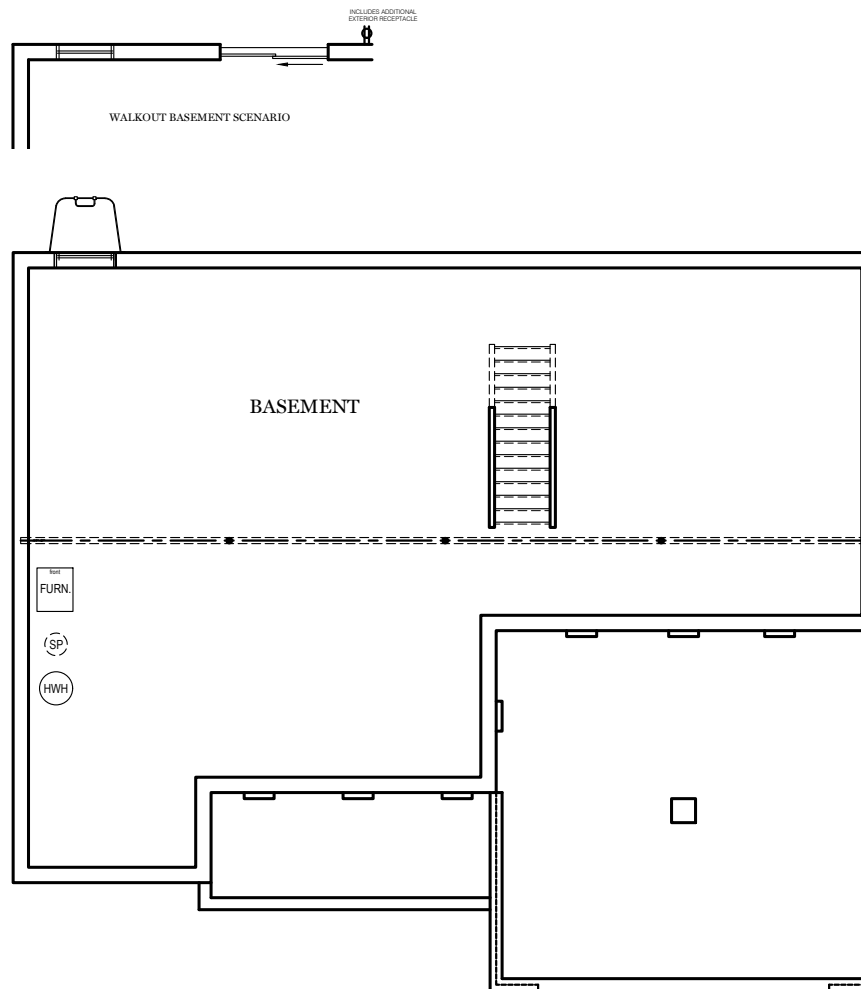

HERITAGE FLOOR PLAN

E.G.S. RESERVES THE RIGHT TO
RELOCATE MECHANICALS AS REQ.
BY SITE CONDITIONS

ALL IMAGES ARE FOR ARTISTIC
PURPOSES ONLY AND MAY CONTAIN
ADDITIONAL FEATURES OR DESIGN
OPTIONS NOT AVAILABLE ON ALL
HOME PLANS AND IN ALL
NEIGHBORHOODS. ROOM SIZE
DIMENSIONS AND SQUARE FOOTAGES
ARE APPROXIMATE. CONTACT SALES
AGENT FOR MORE INFORMATION.
TERMS AND CONDITIONS APPLY.
[HTTPS://EGSTOLTZFUSHOMES.COM/
TERMS-AND-CONDITIONS/](https://egstoltzfushomes.com/terms-and-conditions/)

TRADITIONAL** FLOOR PLAN SHOWN

Foundation

"CAMPBELL"

** TRADITIONAL FLOOR
PLAN ONLY AVAILABLE IN
SELECT COMMUNITIES

PDF LAST UPDATED 6/19/2024