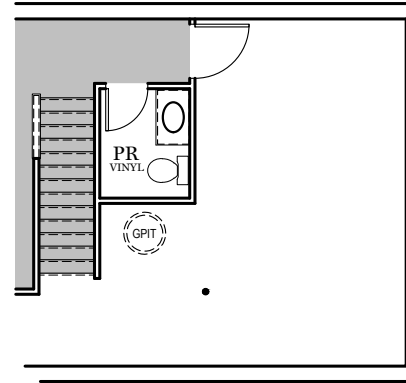

TRADITIONAL** FLOOR PLAN SHOWN

Foundation

"CAMPBELL"

** TRADITIONAL FLOOR
PLAN ONLY AVAILABLE IN
SELECT COMMUNITIES

PDF LAST UPDATED 6/19/2024

■ = CARPETED AREA

⊙ = FLUSH MOUNT RECESSED-STYLE LIGHT

OPTIONAL FINISHED POWDER ROOM (+55 SF)

OPTIONAL FINISHED BATHROOM (+70 SF)

TRADITIONAL ELEVATION**

CLASSIC ELEVATION

Elevations

"CAMPBELL"

ALL IMAGES ARE FOR ARTISTIC PURPOSES ONLY AND MAY CONTAIN ADDITIONAL FEATURES OR DESIGN OPTIONS NOT AVAILABLE ON ALL HOME PLANS AND IN ALL NEIGHBORHOODS. ROOM SIZE DIMENSIONS AND SQUARE FOOTAGES ARE APPROXIMATE. CONTACT SALES AGENT FOR MORE INFORMATION. TERMS AND CONDITIONS APPLY. [HTTPS://EGSTOLTZFUSHOMES.COM/TERMS-AND-CONDITIONS/](https://EGSTOLTZFUSHOMES.COM/TERMS-AND-CONDITIONS/)