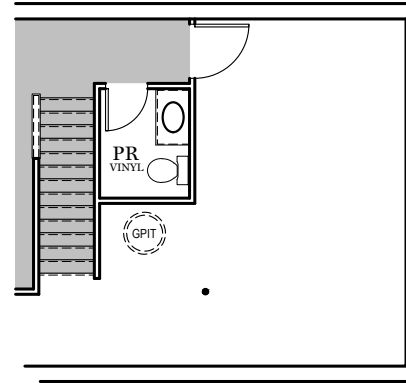

TRADITIONAL\*\* FLOOR PLAN SHOWN

## Foundation

"CAMPBELL"

\*\* TRADITIONAL FLOOR  
PLAN ONLY AVAILABLE IN  
SELECT COMMUNITIES

PDF LAST UPDATED 3/28/2024

■ = CARPETED AREA

⊙ = FLUSH MOUNT RECESSED-STYLE LIGHT

OPTIONAL FINISHED POWDER ROOM (+55 SF)

OPTIONAL FINISHED BATHROOM (+70 SF)

TRADITIONAL ELEVATION\*\*

CLASSIC ELEVATION