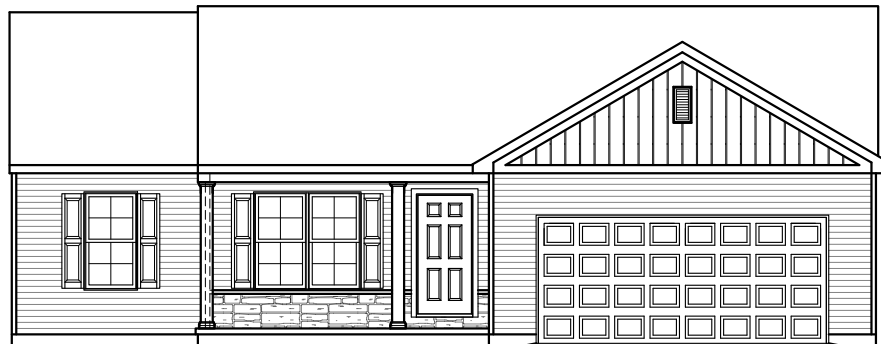

CLASSIC ELEVATION

Elevations

"CAMPBELL"

** TRADITIONAL ELEVATION
ONLY AVAILABLE IN
SELECT COMMUNITIES

ALL IMAGES ARE FOR ARTISTIC
PURPOSES ONLY AND MAY CONTAIN
ADDITIONAL FEATURES OR DESIGN
OPTIONS NOT AVAILABLE ON ALL
HOME PLANS AND IN ALL
NEIGHBORHOODS. ROOM SIZE
DIMENSIONS AND SQUARE FOOTAGES
ARE APPROXIMATE. CONTACT SALES
AGENT FOR MORE INFORMATION.
TERMS AND CONDITIONS APPLY.
[HTTPS://EGSTOLTZFUSHOMES.COM/
TERMS-AND-CONDITIONS/](https://EGSTOLTZFUSHOMES.COM/TERMS-AND-CONDITIONS/)

PDF LAST UPDATED 3/28/2024

EGStoltzfus

BUILDING ONE STORY AT A TIME