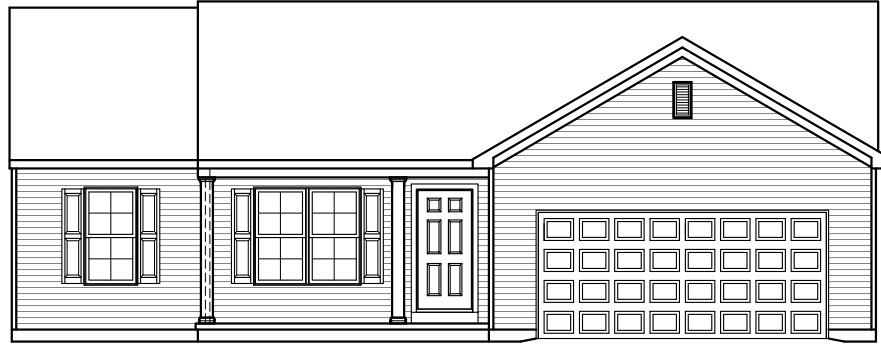

TRADITIONAL ELEVATION**