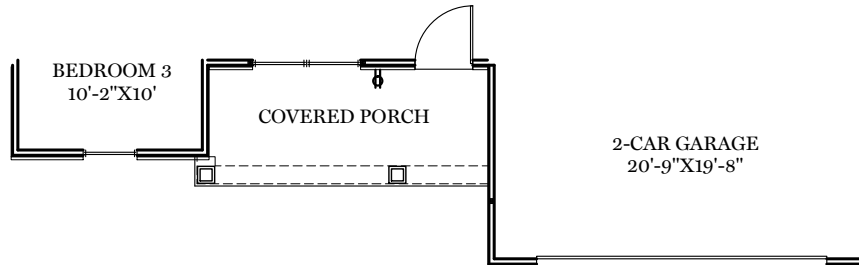

- = CARPETED AREA
- ⊕ = EXTERIOR RECEPTACLE
- HB  
T = EXTERIOR HOSE BIBB
- ⊙ = FLUSH MOUNT RECESSED-STYLE LIGHT

ALL IMAGES ARE FOR ARTISTIC PURPOSES ONLY AND MAY CONTAIN ADDITIONAL FEATURES OR DESIGN OPTIONS NOT AVAILABLE ON ALL HOME PLANS AND IN ALL NEIGHBORHOODS. ROOM SIZE DIMENSIONS AND SQUARE FOOTAGES ARE APPROXIMATE. CONTACT SALES AGENT FOR MORE INFORMATION. TERMS AND CONDITIONS APPLY. [HTTPS://EGSTOLTZFUSHOMES.COM/TERMS-AND-CONDITIONS/](https://EGSTOLTZFUSHOMES.COM/TERMS-AND-CONDITIONS/)