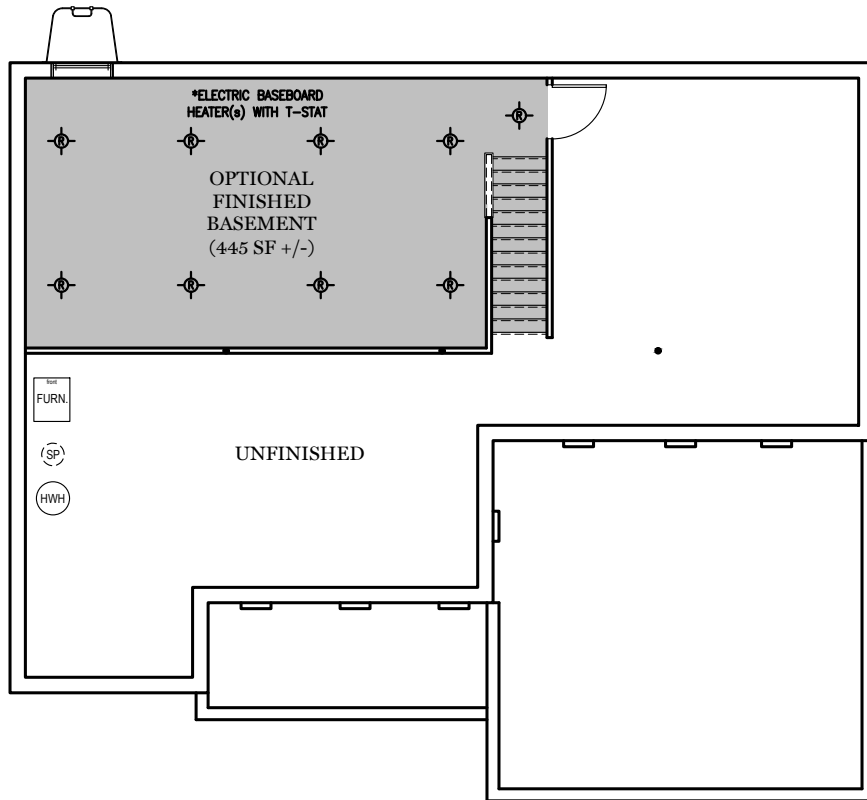

TRADITIONAL\*\* FLOOR PLAN SHOWN

## Foundation

"CAMPBELL"

\*\* TRADITIONAL FLOOR  
PLAN ONLY AVAILABLE IN  
SELECT COMMUNITIES

PDF LAST UPDATED 3/28/2024

■ = CARPETED AREA

⊙ = FLUSH MOUNT RECESSED-STYLE LIGHT

OPTIONAL FINISHED POWDER ROOM (+55 SF)

OPTIONAL FINISHED BATHROOM (+70 SF)

TRADITIONAL ELEVATION\*\*

CLASSIC ELEVATION