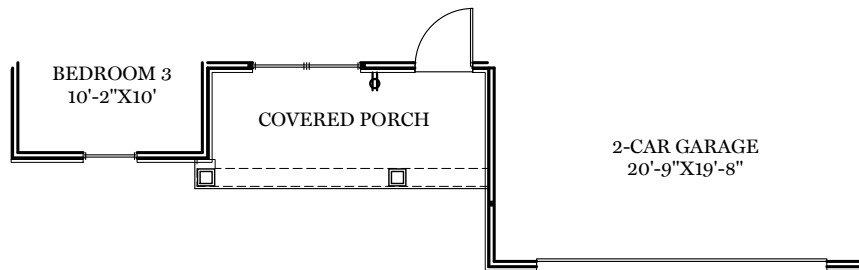

HERITAGE FLOOR PLAN

1st Floor Plan

"CAMPBELL"

ALL IMAGES ARE FOR ARTISTIC PURPOSES ONLY AND MAY CONTAIN ADDITIONAL FEATURES OR DESIGN OPTIONS NOT AVAILABLE ON ALL HOME PLANS AND IN ALL NEIGHBORHOODS. ROOM SIZE DIMENSIONS AND SQUARE FOOTAGES ARE APPROXIMATE. CONTACT SALES AGENT FOR MORE INFORMATION. TERMS AND CONDITIONS APPLY. [HTTPS://EGSTOLTZFUSHOMES.COM/TERMS-AND-CONDITIONS/](https://EGSTOLTZFUSHOMES.COM/TERMS-AND-CONDITIONS/)

PDF LAST UPDATED 3/28/2024