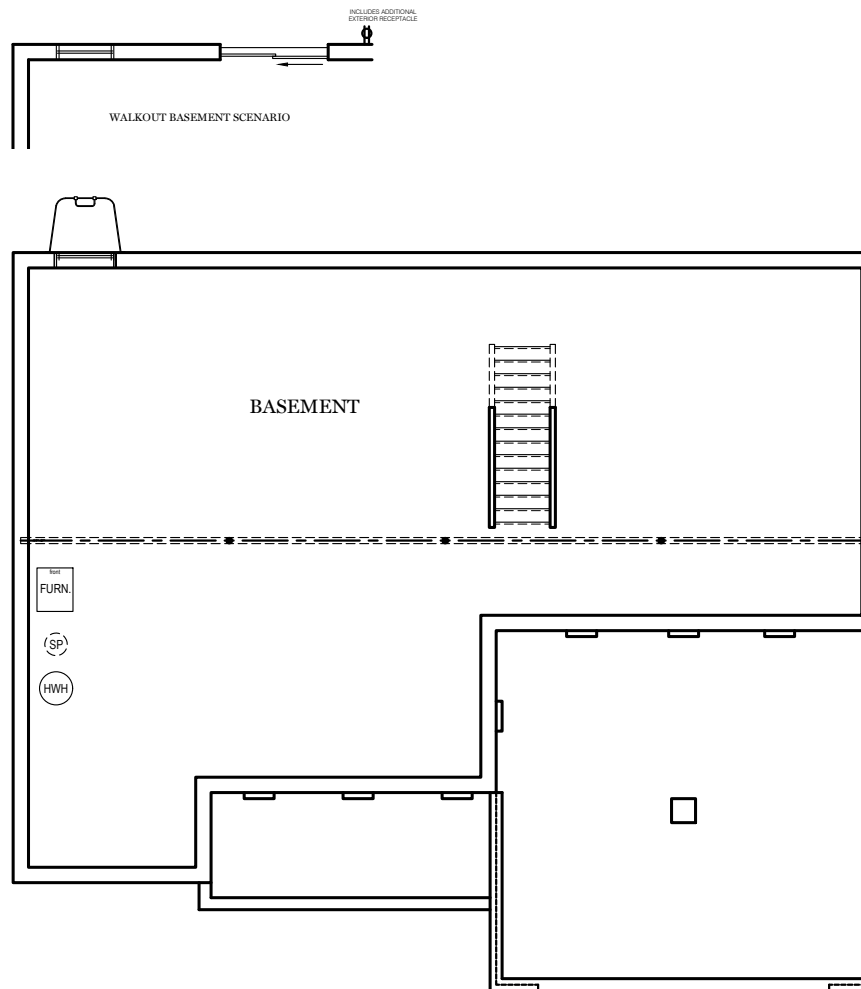

E.G.S. RESERVES THE RIGHT TO
RELOCATE MECHANICALS AS REQ.
BY SITE CONDITIONS

ALL IMAGES ARE FOR ARTISTIC
PURPOSES ONLY AND MAY CONTAIN
ADDITIONAL FEATURES OR DESIGN
OPTIONS NOT AVAILABLE ON ALL
HOME PLANS AND IN ALL
NEIGHBORHOODS. ROOM SIZE
DIMENSIONS AND SQUARE FOOTAGES
ARE APPROXIMATE. CONTACT SALES
AGENT FOR MORE INFORMATION.
TERMS AND CONDITIONS APPLY.
[HTTPS://EGSTOLTZFUSHOMES.COM/
TERMS-AND-CONDITIONS/](https://egstoltzfushomes.com/terms-and-conditions/)

TRADITIONAL** FLOOR PLAN SHOWN

Foundation

"CAMPBELL"

** TRADITIONAL FLOOR
PLAN ONLY AVAILABLE IN
SELECT COMMUNITIES

PDF LAST UPDATED 3/28/2024