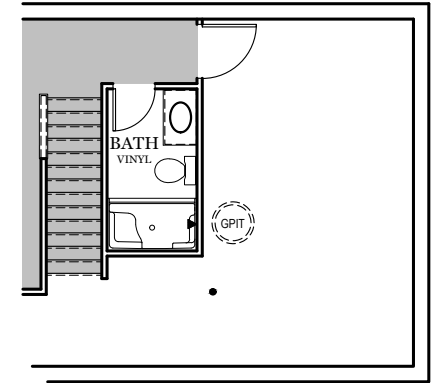

TRADITIONAL\*\* FLOOR PLAN SHOWN

## Foundation

"CAMPBELL"

\*\* TRADITIONAL FLOOR  
PLAN ONLY AVAILABLE IN  
SELECT COMMUNITIES

PDF LAST UPDATED 3/28/2024

■ = CARPETED AREA

⊙ = FLUSH MOUNT RECESSED-STYLE LIGHT

OPTIONAL FINISHED POWDER ROOM (+55 SF)

OPTIONAL FINISHED BATHROOM (+70 SF)

TRADITIONAL ELEVATION\*\*

CLASSIC ELEVATION