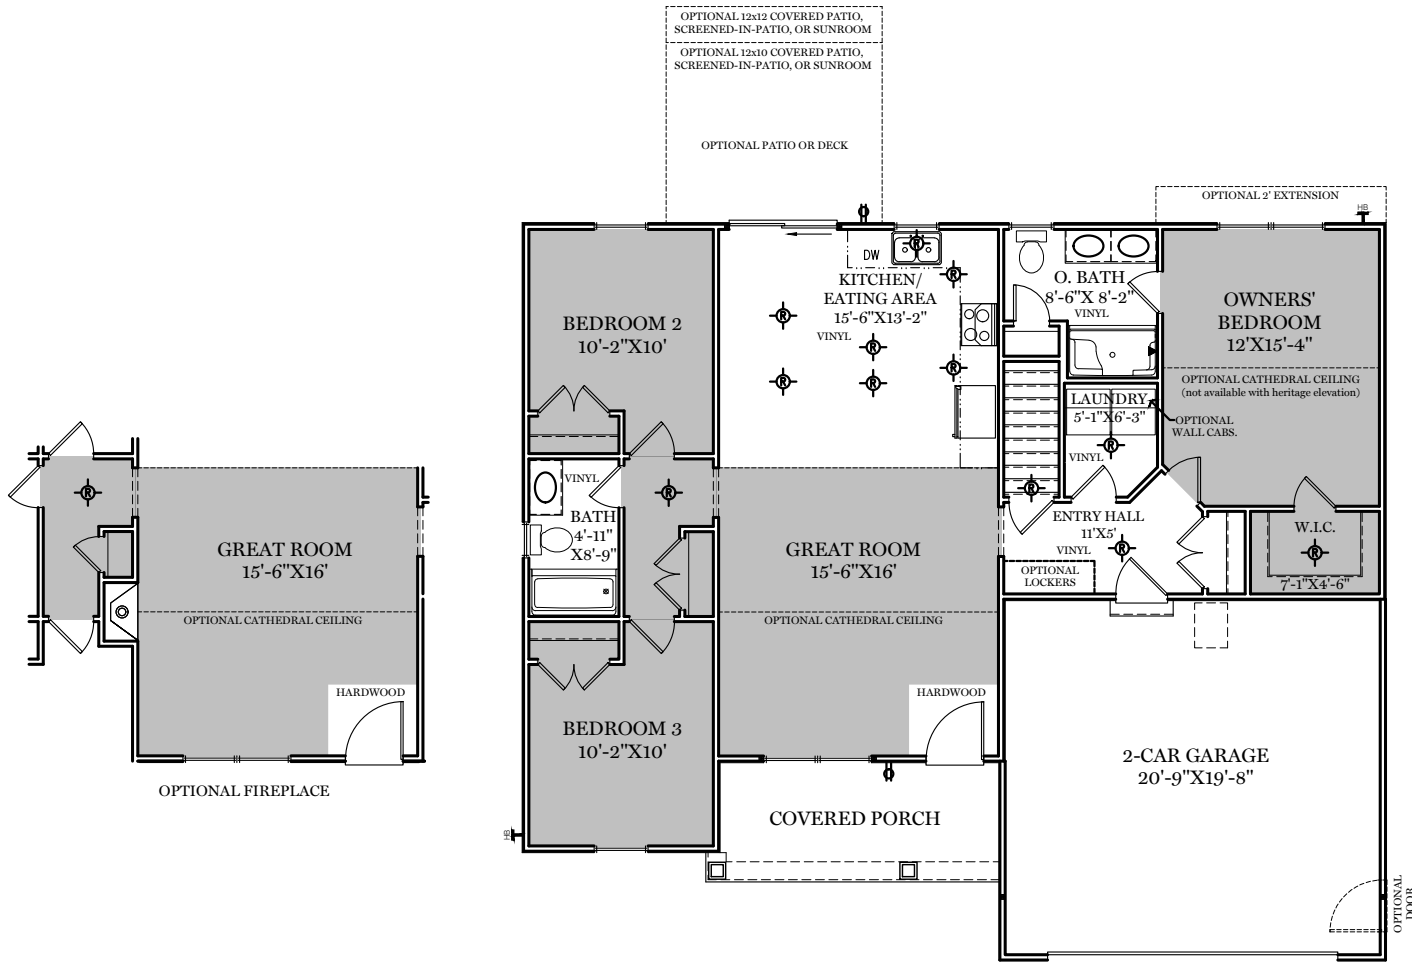

- = CARPETED AREA
- ⊕ = EXTERIOR RECEPTACLE
- HB  
T = EXTERIOR HOSE BIBB
- ⊙ = FLUSH MOUNT RECESSED-STYLE LIGHT

ALL IMAGES ARE FOR ARTISTIC PURPOSES ONLY AND MAY CONTAIN ADDITIONAL FEATURES OR DESIGN OPTIONS NOT AVAILABLE ON ALL HOME PLANS AND IN ALL NEIGHBORHOODS. ROOM SIZE DIMENSIONS AND SQUARE FOOTAGES ARE APPROXIMATE. CONTACT SALES AGENT FOR MORE INFORMATION. TERMS AND CONDITIONS APPLY. [HTTPS://EGSTOLTZFUSHOMES.COM/TERMS-AND-CONDITIONS/](https://EGSTOLTZFUSHOMES.COM/TERMS-AND-CONDITIONS/)

AMERICAN FLOOR PLAN

HERITAGE FLOOR PLAN

# 1st Floor Plan

"CAMPBELL"

ALL IMAGES ARE FOR ARTISTIC PURPOSES ONLY AND MAY CONTAIN ADDITIONAL FEATURES OR DESIGN OPTIONS NOT AVAILABLE ON ALL HOME PLANS AND IN ALL NEIGHBORHOODS. ROOM SIZE DIMENSIONS AND SQUARE FOOTAGES ARE APPROXIMATE. CONTACT SALES AGENT FOR MORE INFORMATION. TERMS AND CONDITIONS APPLY. [HTTPS://EGSTOLTZFUSHOMES.COM/TERMS-AND-CONDITIONS/](https://EGSTOLTZFUSHOMES.COM/TERMS-AND-CONDITIONS/)

TRADITIONAL\*\* FLOOR PLAN SHOWN