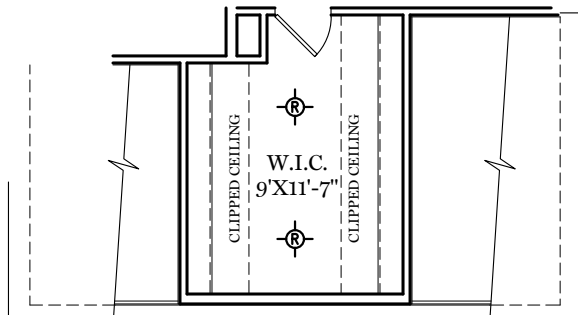

- = CARPETED AREA
- ⊕ = EXTERIOR RECEPTACLE
- HB ⊕ = EXTERIOR HOSE BIBB
- ⊕ (with R) = FLUSH MOUNT RECESSED-STYLE LIGHT
- ⊕ (with circle) = CEILING LIGHT

TRADITIONAL**, CLASSIC, AMERICAN,
& HERITAGE FLOOR PLAN SHOWN

1st Floor Plan - 1,064 sf

"DANBURY"

** TRADITIONAL FLOOR PLAN ONLY AVAILABLE IN SELECT COMMUNITIES

ALL IMAGES ARE FOR ARTISTIC PURPOSES ONLY AND MAY CONTAIN ADDITIONAL FEATURES OR DESIGN OPTIONS NOT AVAILABLE ON ALL HOME PLANS AND IN ALL NEIGHBORHOODS. ROOM SIZE DIMENSIONS AND SQUARE FOOTAGES ARE APPROXIMATE. CONTACT SALES AGENT FOR MORE INFORMATION. TERMS AND CONDITIONS APPLY. [HTTPS://EGSTOLTZFUSHOMES.COM/TERMS-AND-CONDITIONS/](https://EGSTOLTZFUSHOMES.COM/TERMS-AND-CONDITIONS/)

PDF LAST UPDATED 4/1/2024

■ = CARPETED AREA

⊗ = FLUSH MOUNT RECESSED-STYLE LIGHT

TRADITIONAL**, CLASSIC, AMERICAN,
& HERITAGE FLOOR PLAN SHOWN

ALL IMAGES ARE FOR ARTISTIC
PURPOSES ONLY AND MAY CONTAIN
ADDITIONAL FEATURES OR DESIGN
OPTIONS NOT AVAILABLE ON ALL
HOME PLANS AND IN ALL
NEIGHBORHOODS. ROOM SIZE
DIMENSIONS AND SQUARE FOOTAGES
ARE APPROXIMATE. CONTACT SALES
AGENT FOR MORE INFORMATION.
TERMS AND CONDITIONS APPLY.
[HTTPS://EGSTOLTZFUSHOMES.COM/
TERMS-AND-CONDITIONS/](https://egstoltzfushomes.com/terms-and-conditions/)

OPTIONAL EXPANDED FAMILY ENTRY

OPTIONAL UPGRADED BATH

OPTIONAL W.I.C. FOR BEDROOM 2

OPTIONAL LUXURY BATH

OPTIONAL RETREAT BATH

ALL IMAGES ARE FOR ARTISTIC PURPOSES ONLY AND MAY CONTAIN ADDITIONAL FEATURES OR DESIGN OPTIONS NOT AVAILABLE ON ALL HOME PLANS AND IN ALL NEIGHBORHOODS. ROOM SIZE DIMENSIONS AND SQUARE FOOTAGES ARE APPROXIMATE. CONTACT SALES AGENT FOR MORE INFORMATION. TERMS AND CONDITIONS APPLY. [HTTPS://EGSTOLTZFUSHOMES.COM/TERMS-AND-CONDITIONS/](https://EGSTOLTZFUSHOMES.COM/TERMS-AND-CONDITIONS/)