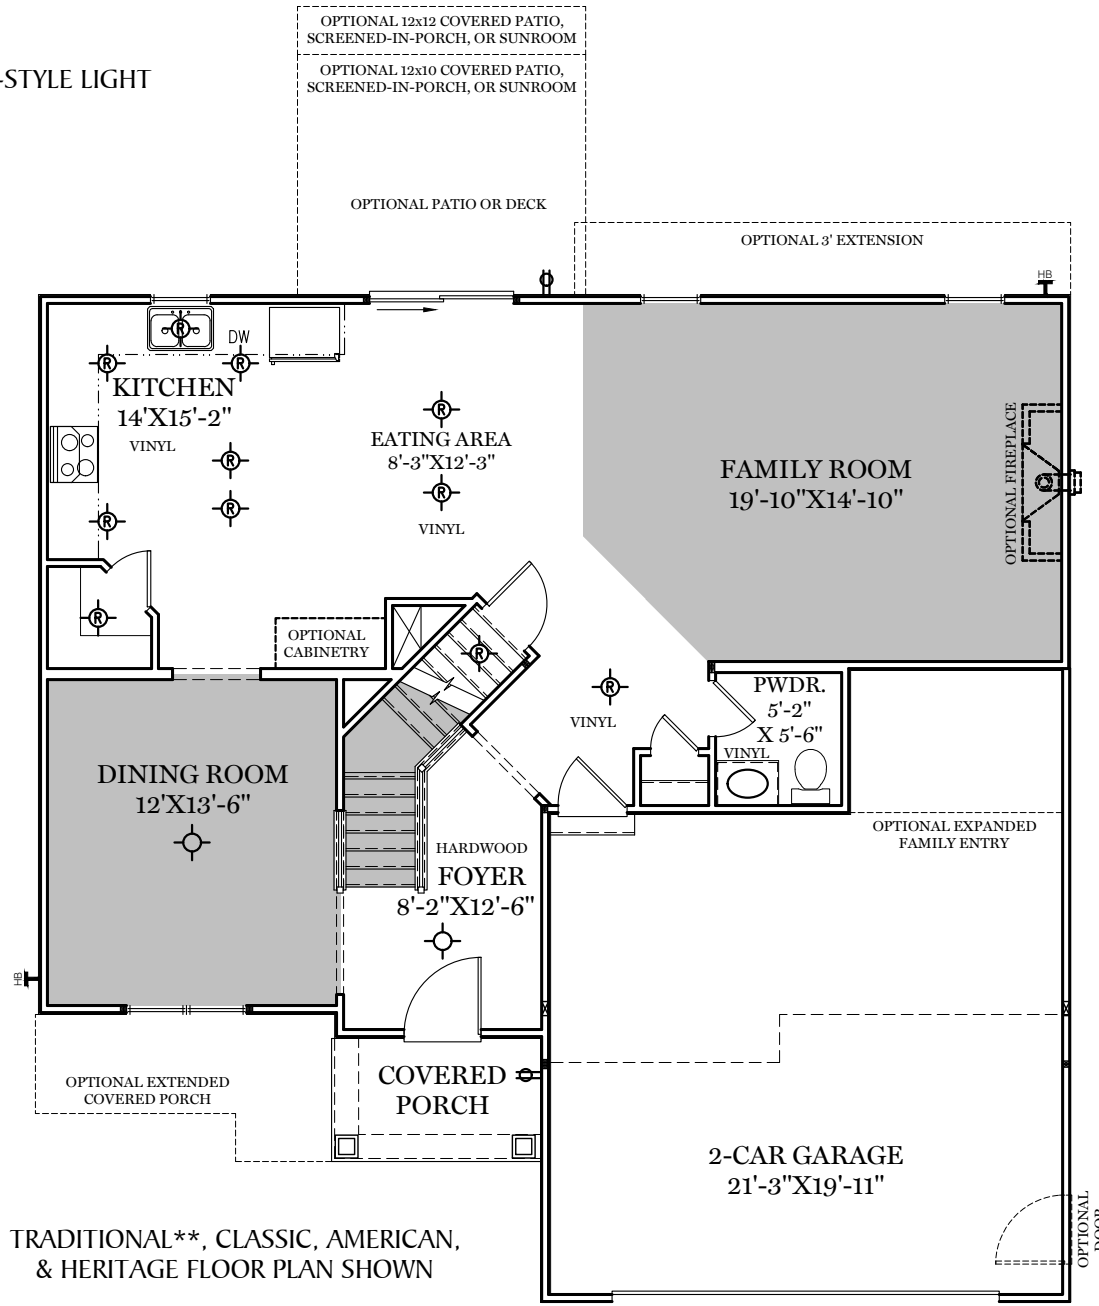

- = CARPETED AREA
- ⊕ = EXTERIOR RECEPTACLE
- HB ⊕ = EXTERIOR HOSE BIBB
- ⊕ (with R) = FLUSH MOUNT RECESSED-STYLE LIGHT
- ⊕ (with circle) = CEILING LIGHT

TRADITIONAL**, CLASSIC, AMERICAN,
& HERITAGE FLOOR PLAN SHOWN

1st Floor Plan - 1,064 sf

"DANBURY"

** TRADITIONAL FLOOR PLAN ONLY AVAILABLE IN SELECT COMMUNITIES

ALL IMAGES ARE FOR ARTISTIC PURPOSES ONLY AND MAY CONTAIN ADDITIONAL FEATURES OR DESIGN OPTIONS NOT AVAILABLE ON ALL HOME PLANS AND IN ALL NEIGHBORHOODS. ROOM SIZE DIMENSIONS AND SQUARE FOOTAGES ARE APPROXIMATE. CONTACT SALES AGENT FOR MORE INFORMATION. TERMS AND CONDITIONS APPLY. [HTTPS://EGSTOLTZFUSHOMES.COM/TERMS-AND-CONDITIONS/](https://EGSTOLTZFUSHOMES.COM/TERMS-AND-CONDITIONS/)

PDF LAST UPDATED 4/1/2024

■ = CARPETED AREA

⊗ = FLUSH MOUNT RECESSED-STYLE LIGHT

TRADITIONAL**, CLASSIC, AMERICAN,
& HERITAGE FLOOR PLAN SHOWN

ALL IMAGES ARE FOR ARTISTIC
PURPOSES ONLY AND MAY CONTAIN
ADDITIONAL FEATURES OR DESIGN
OPTIONS NOT AVAILABLE ON ALL
HOME PLANS AND IN ALL
NEIGHBORHOODS. ROOM SIZE
DIMENSIONS AND SQUARE FOOTAGES
ARE APPROXIMATE. CONTACT SALES
AGENT FOR MORE INFORMATION.
TERMS AND CONDITIONS APPLY.
[HTTPS://EGSTOLTZFUSHOMES.COM/
TERMS-AND-CONDITIONS/](https://egstoltzfushomes.com/terms-and-conditions/)