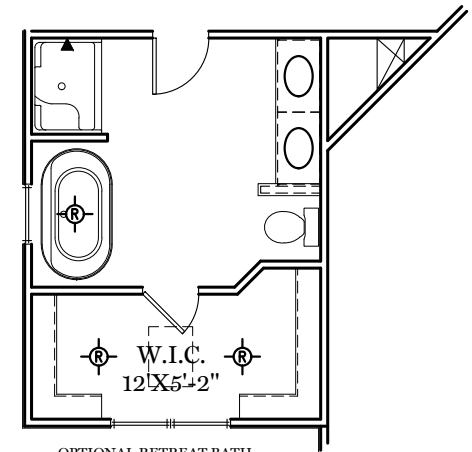

- = CARPETED AREA
- ⊕ = EXTERIOR RECEPTACLE
- HB ⊕ = EXTERIOR HOSE BIBB
- ⊕ (with R) = FLUSH MOUNT RECESSED-STYLE LIGHT
- ⊕ (with circle) = CEILING LIGHT

TRADITIONAL**, CLASSIC, AMERICAN,
& HERITAGE FLOOR PLAN SHOWN

OPTIONAL EXPANDED FAMILY ENTRY

OPTIONAL UPGRADED BATH

OPTIONAL W.I.C. FOR BEDROOM 2

OPTIONAL LUXURY BATH

OPTIONAL RETREAT BATH

ALL IMAGES ARE FOR ARTISTIC PURPOSES ONLY AND MAY CONTAIN ADDITIONAL FEATURES OR DESIGN OPTIONS NOT AVAILABLE ON ALL HOME PLANS AND IN ALL NEIGHBORHOODS. ROOM SIZE DIMENSIONS AND SQUARE FOOTAGES ARE APPROXIMATE. CONTACT SALES AGENT FOR MORE INFORMATION. TERMS AND CONDITIONS APPLY. [HTTPS://EGSTOLTZFUSHOMES.COM/TERMS-AND-CONDITIONS/](https://EGSTOLTZFUSHOMES.COM/TERMS-AND-CONDITIONS/)

⊕ = FLUSH MOUNT RECESSED-STYLE LIGHT

⊕ INCLUDES ADDITIONAL EXTERIOR RECEPTACLE

E.G.S. RESERVES THE RIGHT TO RELOCATE MECHANICALS AS REQ. BY SITE CONDITIONS

ALL IMAGES ARE FOR ARTISTIC PURPOSES ONLY AND MAY CONTAIN ADDITIONAL FEATURES OR DESIGN OPTIONS NOT AVAILABLE ON ALL HOME PLANS AND IN ALL NEIGHBORHOODS. ROOM SIZE DIMENSIONS AND SQUARE FOOTAGES ARE APPROXIMATE. CONTACT SALES AGENT FOR MORE INFORMATION. TERMS AND CONDITIONS APPLY. [HTTPS://EGSTOLTZFUSHOMES.COM/TERMS-AND-CONDITIONS/](https://EGSTOLTZFUSHOMES.COM/TERMS-AND-CONDITIONS/)