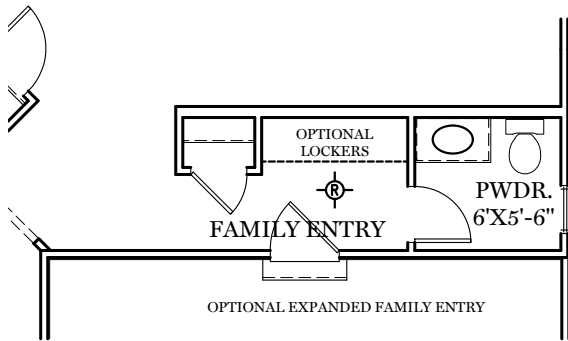

- = CARPETED AREA
- ⊕ = EXTERIOR RECEPTACLE
- HB ⊕ = EXTERIOR HOSE BIBB
- ⊕ (with R) = FLUSH MOUNT RECESSED-STYLE LIGHT
- ⊕ (with circle) = CEILING LIGHT

TRADITIONAL**, CLASSIC, AMERICAN,
& HERITAGE FLOOR PLAN SHOWN

PDF LAST UPDATED 4/1/2024

■ = CARPETED AREA

⊗ = FLUSH MOUNT RECESSED-STYLE LIGHT

TRADITIONAL**, CLASSIC, AMERICAN,
& HERITAGE FLOOR PLAN SHOWN

ALL IMAGES ARE FOR ARTISTIC
PURPOSES ONLY AND MAY CONTAIN
ADDITIONAL FEATURES OR DESIGN
OPTIONS NOT AVAILABLE ON ALL
HOME PLANS AND IN ALL
NEIGHBORHOODS. ROOM SIZE
DIMENSIONS AND SQUARE FOOTAGES
ARE APPROXIMATE. CONTACT SALES
AGENT FOR MORE INFORMATION.
TERMS AND CONDITIONS APPLY.
[HTTPS://EGSTOLTZFUSHOMES.COM/
TERMS-AND-CONDITIONS/](https://egstoltzfushomes.com/terms-and-conditions/)

OPTIONAL EXPANDED FAMILY ENTRY

OPTIONAL UPGRADED BATH

OPTIONAL W.I.C. FOR BEDROOM 2

OPTIONAL LUXURY BATH

OPTIONAL RETREAT BATH

ALL IMAGES ARE FOR ARTISTIC PURPOSES ONLY AND MAY CONTAIN ADDITIONAL FEATURES OR DESIGN OPTIONS NOT AVAILABLE ON ALL HOME PLANS AND IN ALL NEIGHBORHOODS. ROOM SIZE DIMENSIONS AND SQUARE FOOTAGES ARE APPROXIMATE. CONTACT SALES AGENT FOR MORE INFORMATION. TERMS AND CONDITIONS APPLY. [HTTPS://EGSTOLTZFUSHOMES.COM/TERMS-AND-CONDITIONS/](https://EGSTOLTZFUSHOMES.COM/TERMS-AND-CONDITIONS/)