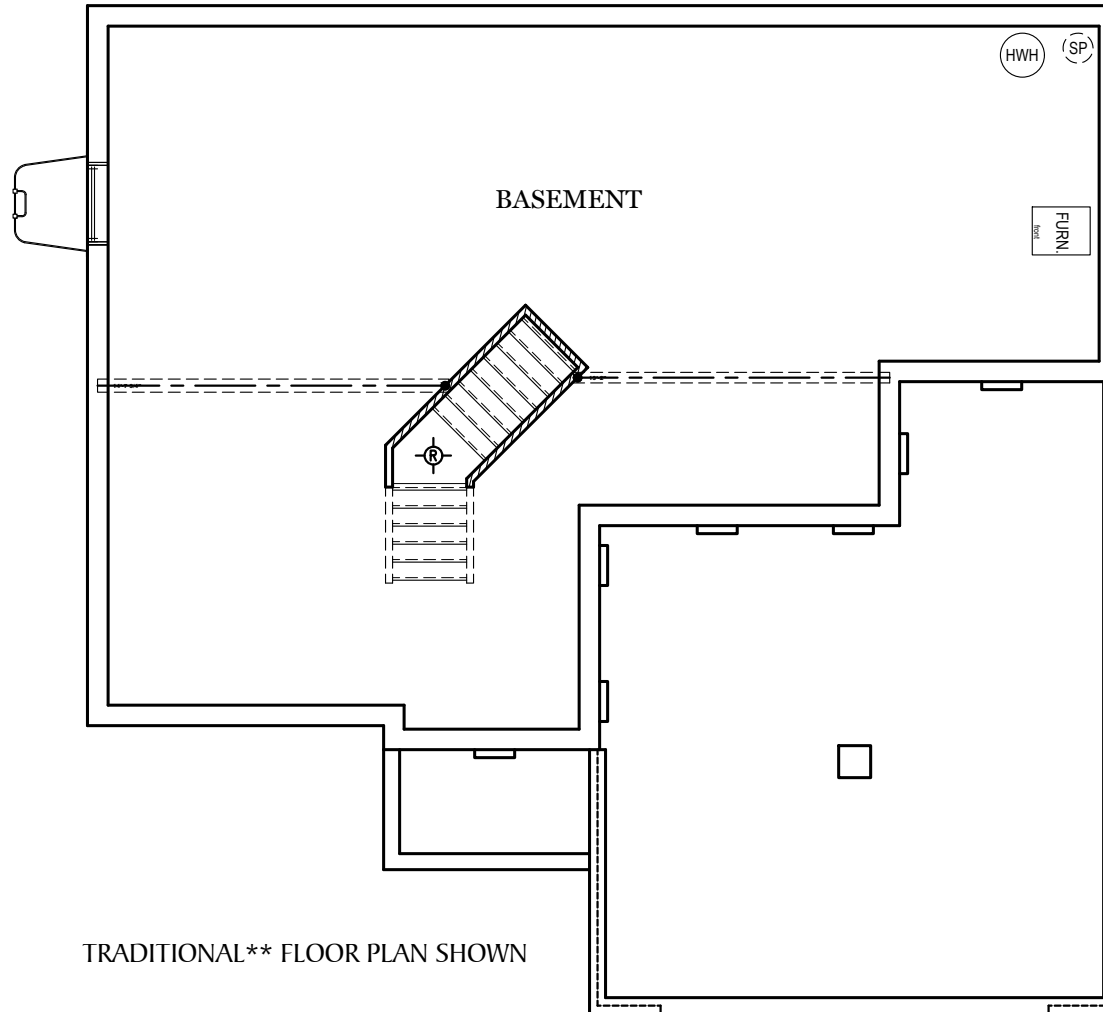

- = CARPETED AREA
- ⊕ = EXTERIOR RECEPTACLE
- HB ⊕ = EXTERIOR HOSE BIBB
- ⊕ (with R) = FLUSH MOUNT RECESSED-STYLE LIGHT
- ⊕ (with circle) = CEILING LIGHT

TRADITIONAL**, CLASSIC, AMERICAN,
& HERITAGE FLOOR PLAN SHOWN

OPTIONAL EXPANDED FAMILY ENTRY

OPTIONAL UPGRADED BATH

OPTIONAL W.I.C. FOR BEDROOM 2

OPTIONAL LUXURY BATH

OPTIONAL RETREAT BATH

ALL IMAGES ARE FOR ARTISTIC PURPOSES ONLY AND MAY CONTAIN ADDITIONAL FEATURES OR DESIGN OPTIONS NOT AVAILABLE ON ALL HOME PLANS AND IN ALL NEIGHBORHOODS. ROOM SIZE DIMENSIONS AND SQUARE FOOTAGES ARE APPROXIMATE. CONTACT SALES AGENT FOR MORE INFORMATION. TERMS AND CONDITIONS APPLY. [HTTPS://EGSTOLTZFUSHOMES.COM/TERMS-AND-CONDITIONS/](https://EGSTOLTZFUSHOMES.COM/TERMS-AND-CONDITIONS/)

⊕ = FLUSH MOUNT RECESSED-STYLE LIGHT

⊕ INCLUDES ADDITIONAL EXTERIOR RECEPTACLE

E.G.S. RESERVES THE RIGHT TO RELOCATE MECHANICALS AS REQ. BY SITE CONDITIONS

ALL IMAGES ARE FOR ARTISTIC PURPOSES ONLY AND MAY CONTAIN ADDITIONAL FEATURES OR DESIGN OPTIONS NOT AVAILABLE ON ALL HOME PLANS AND IN ALL NEIGHBORHOODS. ROOM SIZE DIMENSIONS AND SQUARE FOOTAGES ARE APPROXIMATE. CONTACT SALES AGENT FOR MORE INFORMATION. TERMS AND CONDITIONS APPLY. [HTTPS://EGSTOLTZFUSHOMES.COM/TERMS-AND-CONDITIONS/](https://EGSTOLTZFUSHOMES.COM/TERMS-AND-CONDITIONS/)

Foundation

"DANBURY"

** TRADITIONAL FLOOR PLAN ONLY AVAILABLE IN SELECT COMMUNITIES

PDF LAST UPDATED 4/1/2024

■ = CARPETED AREA

⊗ = FLUSH MOUNT RECESSED-STYLE LIGHT

ALL IMAGES ARE FOR ARTISTIC PURPOSES ONLY AND MAY CONTAIN ADDITIONAL FEATURES OR DESIGN OPTIONS NOT AVAILABLE ON ALL HOME PLANS AND IN ALL NEIGHBORHOODS. ROOM SIZE DIMENSIONS AND SQUARE FOOTAGES ARE APPROXIMATE. CONTACT SALES AGENT FOR MORE INFORMATION. TERMS AND CONDITIONS APPLY. [HTTPS://EGSTOLTZFUSHOMES.COM/TERMS-AND-CONDITIONS/](https://EGSTOLTZFUSHOMES.COM/TERMS-AND-CONDITIONS/)