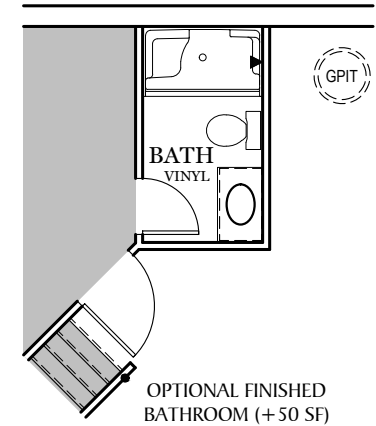

Foundation

"DANBURY"

** TRADITIONAL FLOOR PLAN ONLY AVAILABLE IN SELECT COMMUNITIES

PDF LAST UPDATED 4/1/2024

■ = CARPETED AREA

⊗ = FLUSH MOUNT RECESSED-STYLE LIGHT

ALL IMAGES ARE FOR ARTISTIC PURPOSES ONLY AND MAY CONTAIN ADDITIONAL FEATURES OR DESIGN OPTIONS NOT AVAILABLE ON ALL HOME PLANS AND IN ALL NEIGHBORHOODS. ROOM SIZE DIMENSIONS AND SQUARE FOOTAGES ARE APPROXIMATE. CONTACT SALES AGENT FOR MORE INFORMATION. TERMS AND CONDITIONS APPLY. [HTTPS://EGSTOLTZFUSHOMES.COM/TERMS-AND-CONDITIONS/](https://EGSTOLTZFUSHOMES.COM/TERMS-AND-CONDITIONS/)