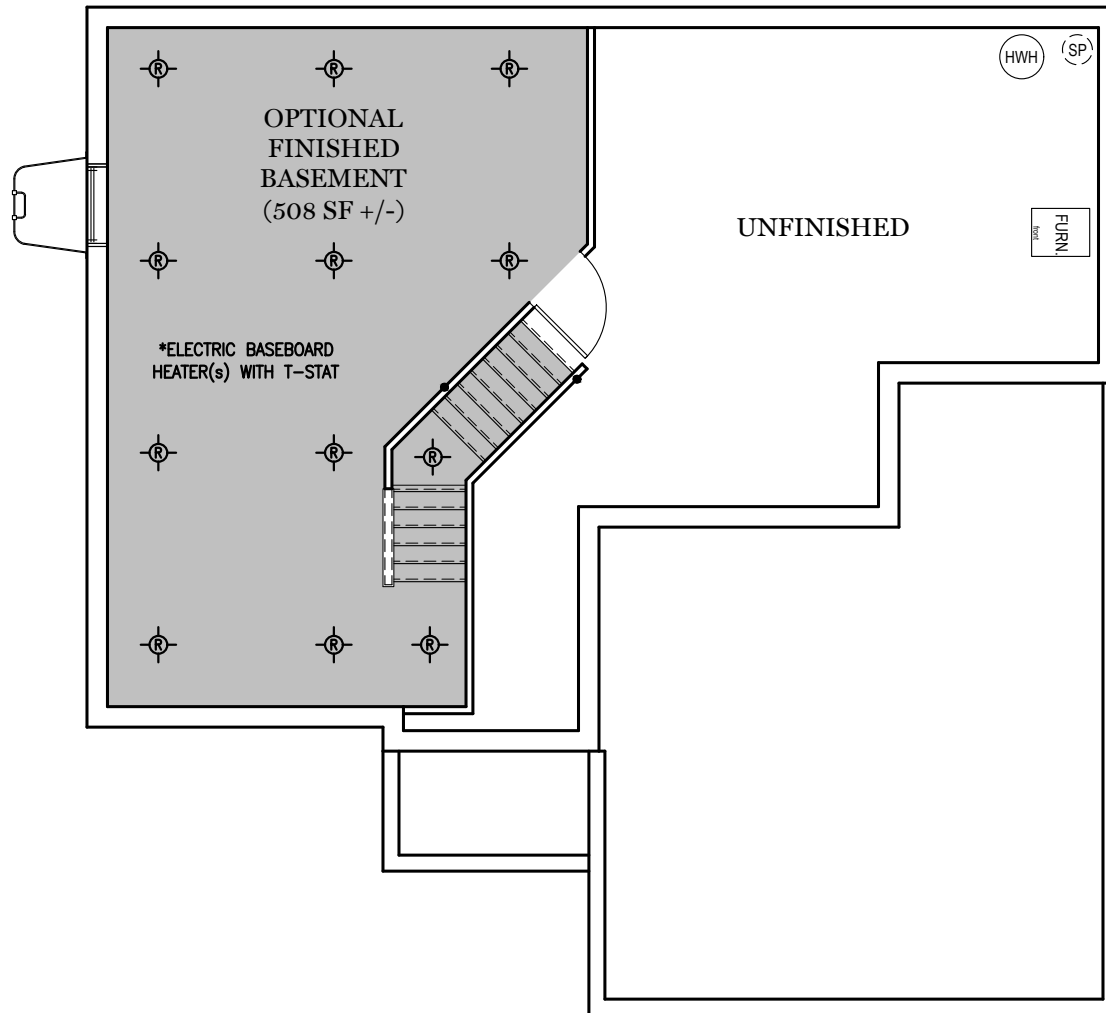

Foundation

"DANBURY"

** TRADITIONAL FLOOR PLAN ONLY AVAILABLE IN SELECT COMMUNITIES

PDF LAST UPDATED 4/1/2024

■ = CARPETED AREA

⊗ = FLUSH MOUNT RECESSED-STYLE LIGHT

ALL IMAGES ARE FOR ARTISTIC PURPOSES ONLY AND MAY CONTAIN ADDITIONAL FEATURES OR DESIGN OPTIONS NOT AVAILABLE ON ALL HOME PLANS AND IN ALL NEIGHBORHOODS. ROOM SIZE DIMENSIONS AND SQUARE FOOTAGES ARE APPROXIMATE. CONTACT SALES AGENT FOR MORE INFORMATION. TERMS AND CONDITIONS APPLY. [HTTPS://EGSTOLTZFUSHOMES.COM/TERMS-AND-CONDITIONS/](https://EGSTOLTZFUSHOMES.COM/TERMS-AND-CONDITIONS/)

OPTIONAL EXTENDED COVERED PORCH

TRADITIONAL ELEVATION**

OPTIONAL EXTENDED COVERED PORCH

CLASSIC ELEVATION

ALL IMAGES ARE FOR ARTISTIC PURPOSES ONLY AND MAY CONTAIN ADDITIONAL FEATURES OR DESIGN OPTIONS NOT AVAILABLE ON ALL HOME PLANS AND IN ALL NEIGHBORHOODS. ROOM SIZE DIMENSIONS AND SQUARE FOOTAGES ARE APPROXIMATE. CONTACT SALES AGENT FOR MORE INFORMATION. TERMS AND CONDITIONS APPLY. [HTTPS://EGSTOLTZFUSHOMES.COM/TERMS-AND-CONDITIONS/](https://EGSTOLTZFUSHOMES.COM/TERMS-AND-CONDITIONS/)