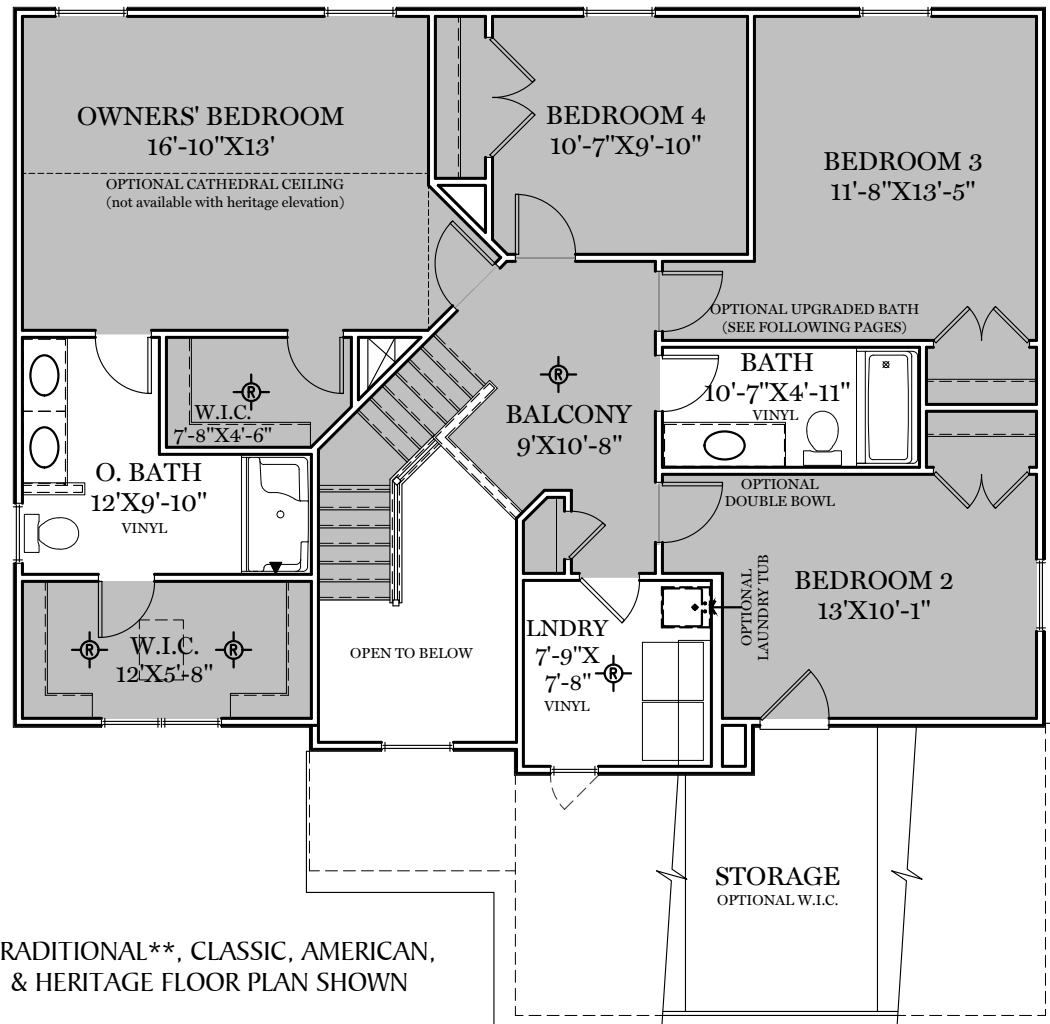

- = CARPETED AREA
- ⊕ = EXTERIOR RECEPTACLE
- HB ⊕ = EXTERIOR HOSE BIBB
- ⊕ (with R) = FLUSH MOUNT RECESSED-STYLE LIGHT
- ⊕ (with circle) = CEILING LIGHT

TRADITIONAL**, CLASSIC, AMERICAN,
& HERITAGE FLOOR PLAN SHOWN

1st Floor Plan - 1,064 sf

"DANBURY"

** TRADITIONAL FLOOR PLAN ONLY AVAILABLE IN SELECT COMMUNITIES

ALL IMAGES ARE FOR ARTISTIC PURPOSES ONLY AND MAY CONTAIN ADDITIONAL FEATURES OR DESIGN OPTIONS NOT AVAILABLE ON ALL HOME PLANS AND IN ALL NEIGHBORHOODS. ROOM SIZE DIMENSIONS AND SQUARE FOOTAGES ARE APPROXIMATE. CONTACT SALES AGENT FOR MORE INFORMATION. TERMS AND CONDITIONS APPLY. [HTTPS://EGSTOLTZFUSHOMES.COM/TERMS-AND-CONDITIONS/](https://EGSTOLTZFUSHOMES.COM/TERMS-AND-CONDITIONS/)

PDF LAST UPDATED 4/1/2024

■ = CARPETED AREA

⊗ = FLUSH MOUNT RECESSED-STYLE LIGHT

TRADITIONAL**, CLASSIC, AMERICAN,
& HERITAGE FLOOR PLAN SHOWN

ALL IMAGES ARE FOR ARTISTIC
PURPOSES ONLY AND MAY CONTAIN
ADDITIONAL FEATURES OR DESIGN
OPTIONS NOT AVAILABLE ON ALL
HOME PLANS AND IN ALL
NEIGHBORHOODS. ROOM SIZE
DIMENSIONS AND SQUARE FOOTAGES
ARE APPROXIMATE. CONTACT SALES
AGENT FOR MORE INFORMATION.
TERMS AND CONDITIONS APPLY.
[HTTPS://EGSTOLTZFUSHOMES.COM/
TERMS-AND-CONDITIONS/](https://egstoltzfushomes.com/terms-and-conditions/)

OPTIONAL EXPANDED FAMILY ENTRY

OPTIONAL UPGRADED BATH

OPTIONAL W.I.C. FOR BEDROOM 2

OPTIONAL LUXURY BATH

OPTIONAL RETREAT BATH

ALL IMAGES ARE FOR ARTISTIC PURPOSES ONLY AND MAY CONTAIN ADDITIONAL FEATURES OR DESIGN OPTIONS NOT AVAILABLE ON ALL HOME PLANS AND IN ALL NEIGHBORHOODS. ROOM SIZE DIMENSIONS AND SQUARE FOOTAGES ARE APPROXIMATE. CONTACT SALES AGENT FOR MORE INFORMATION. TERMS AND CONDITIONS APPLY. [HTTPS://EGSTOLTZFUSHOMES.COM/TERMS-AND-CONDITIONS/](https://EGSTOLTZFUSHOMES.COM/TERMS-AND-CONDITIONS/)