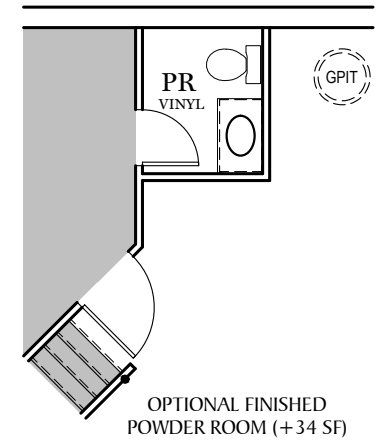

Foundation

"DANBURY"

** TRADITIONAL FLOOR PLAN ONLY AVAILABLE IN SELECT COMMUNITIES

PDF LAST UPDATED 4/1/2024

■ = CARPETED AREA

⊗ = FLUSH MOUNT RECESSED-STYLE LIGHT

ALL IMAGES ARE FOR ARTISTIC PURPOSES ONLY AND MAY CONTAIN ADDITIONAL FEATURES OR DESIGN OPTIONS NOT AVAILABLE ON ALL HOME PLANS AND IN ALL NEIGHBORHOODS. ROOM SIZE DIMENSIONS AND SQUARE FOOTAGES ARE APPROXIMATE. CONTACT SALES AGENT FOR MORE INFORMATION. TERMS AND CONDITIONS APPLY. [HTTPS://EGSTOLTZFUSHOMES.COM/TERMS-AND-CONDITIONS/](https://EGSTOLTZFUSHOMES.COM/TERMS-AND-CONDITIONS/)