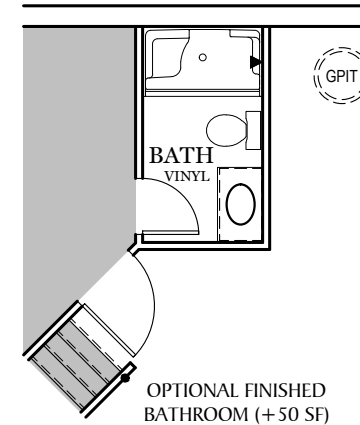

Foundation

"DANBURY"

** TRADITIONAL FLOOR PLAN ONLY AVAILABLE IN SELECT COMMUNITIES

PDF LAST UPDATED 6/24/2024

■ = CARPETED AREA

⊙ = FLUSH MOUNT RECESSED-STYLE LIGHT

ALL IMAGES ARE FOR ARTISTIC PURPOSES ONLY AND MAY CONTAIN ADDITIONAL FEATURES OR DESIGN OPTIONS NOT AVAILABLE ON ALL HOME PLANS AND IN ALL NEIGHBORHOODS. ROOM SIZE DIMENSIONS AND SQUARE FOOTAGES ARE APPROXIMATE. CONTACT SALES AGENT FOR MORE INFORMATION. TERMS AND CONDITIONS APPLY. [HTTPS://EGSTOLTZFUSHOMES.COM/TERMS-AND-CONDITIONS/](https://EGSTOLTZFUSHOMES.COM/TERMS-AND-CONDITIONS/)