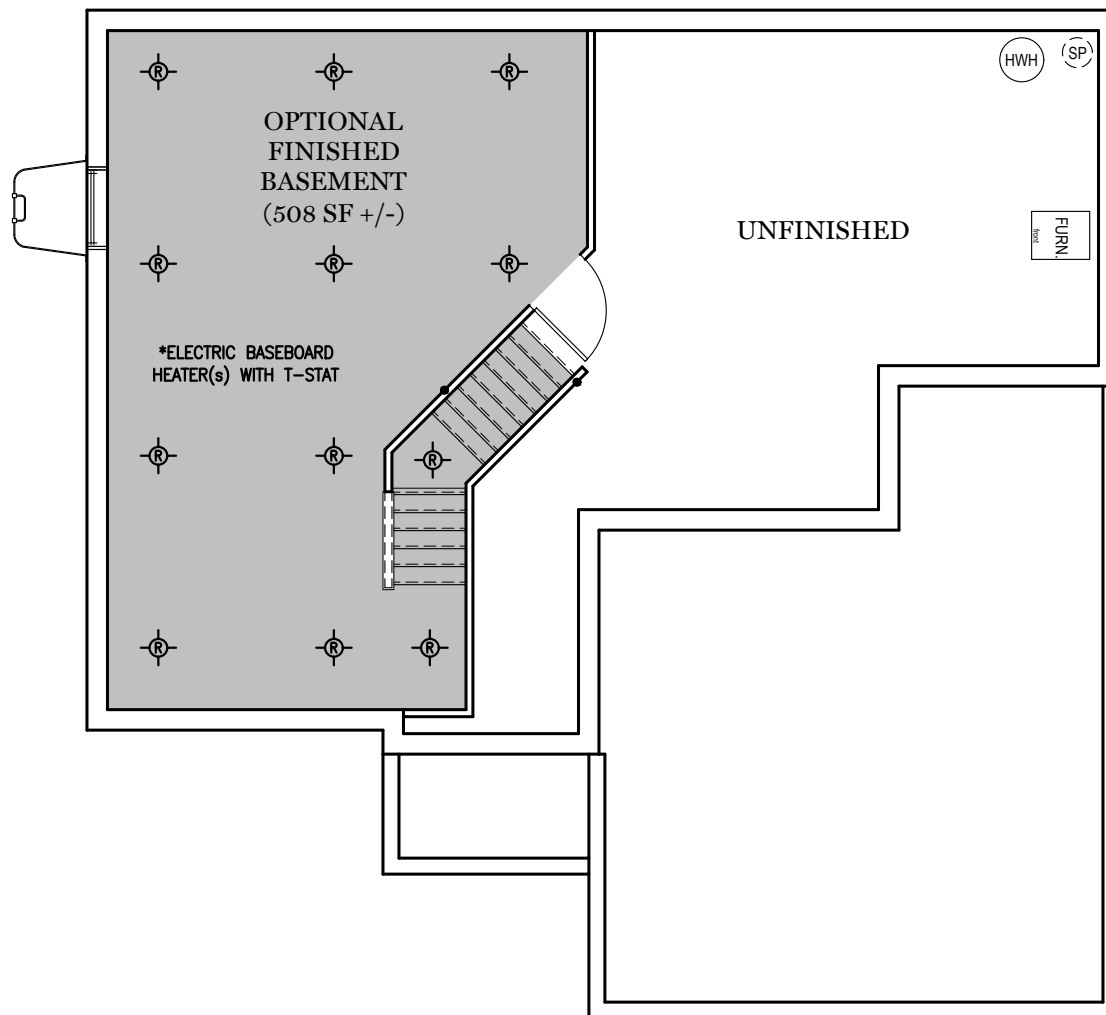

Foundation

"DANBURY"

** TRADITIONAL FLOOR PLAN ONLY AVAILABLE IN SELECT COMMUNITIES

PDF LAST UPDATED 6/24/2024

■ = CARPETED AREA

⊙ = FLUSH MOUNT RECESSED-STYLE LIGHT

ALL IMAGES ARE FOR ARTISTIC PURPOSES ONLY AND MAY CONTAIN ADDITIONAL FEATURES OR DESIGN OPTIONS NOT AVAILABLE ON ALL HOME PLANS AND IN ALL NEIGHBORHOODS. ROOM SIZE DIMENSIONS AND SQUARE FOOTAGES ARE APPROXIMATE. CONTACT SALES AGENT FOR MORE INFORMATION. TERMS AND CONDITIONS APPLY. [HTTPS://EGSTOLTZFUSHOMES.COM/TERMS-AND-CONDITIONS/](https://EGSTOLTZFUSHOMES.COM/TERMS-AND-CONDITIONS/)

OPTIONAL EXTENDED COVERED PORCH

TRADITIONAL ELEVATION**

OPTIONAL EXTENDED COVERED PORCH

CLASSIC ELEVATION

ALL IMAGES ARE FOR ARTISTIC PURPOSES ONLY AND MAY CONTAIN ADDITIONAL FEATURES OR DESIGN OPTIONS NOT AVAILABLE ON ALL HOME PLANS AND IN ALL NEIGHBORHOODS. ROOM SIZE DIMENSIONS AND SQUARE FOOTAGES ARE APPROXIMATE. CONTACT SALES AGENT FOR MORE INFORMATION. TERMS AND CONDITIONS APPLY. [HTTPS://EGSTOLTZFUSHOMES.COM/TERMS-AND-CONDITIONS/](https://egstoltzfushomes.com/terms-and-conditions/)