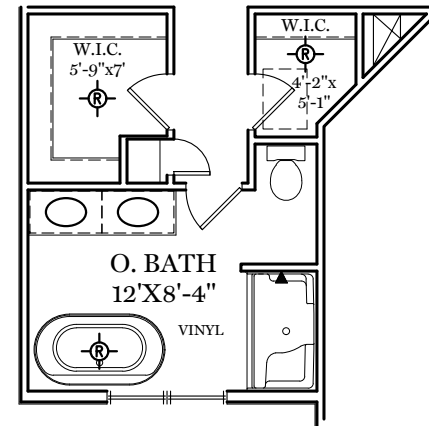

- = CARPETED AREA
- ⊕ = EXTERIOR RECEPTACLE
- HB ⊕ = EXTERIOR HOSE BIBB
- ⊕ (with R) = FLUSH MOUNT RECESSED-STYLE LIGHT
- ⊕ (with circle) = CEILING LIGHT

TRADITIONAL**, CLASSIC, AMERICAN,
& HERITAGE FLOOR PLAN SHOWN

■ = CARPETED AREA

⊙ = FLUSH MOUNT RECESSED-STYLE LIGHT

TRADITIONAL**, CLASSIC, AMERICAN,
& HERITAGE FLOOR PLAN SHOWN

ALL IMAGES ARE FOR ARTISTIC PURPOSES ONLY AND MAY CONTAIN ADDITIONAL FEATURES OR DESIGN OPTIONS NOT AVAILABLE ON ALL HOME PLANS AND IN ALL NEIGHBORHOODS. ROOM SIZE DIMENSIONS AND SQUARE FOOTAGES ARE APPROXIMATE. CONTACT SALES AGENT FOR MORE INFORMATION. TERMS AND CONDITIONS APPLY. [HTTPS://EGSTOLTZFUSHOMES.COM/TERMS-AND-CONDITIONS/](https://EGSTOLTZFUSHOMES.COM/TERMS-AND-CONDITIONS/)

LUXURY BATH

SPA BATH

ALL IMAGES ARE FOR ARTISTIC PURPOSES ONLY AND MAY CONTAIN ADDITIONAL FEATURES OR DESIGN OPTIONS NOT AVAILABLE ON ALL HOME PLANS AND IN ALL NEIGHBORHOODS. ROOM SIZE DIMENSIONS AND SQUARE FOOTAGES ARE APPROXIMATE. CONTACT SALES AGENT FOR MORE INFORMATION. TERMS AND CONDITIONS APPLY. [HTTPS://EGSTOLTZFUSHOMES.COM/TERMS-AND-CONDITIONS/](https://EGSTOLTZFUSHOMES.COM/TERMS-AND-CONDITIONS/)