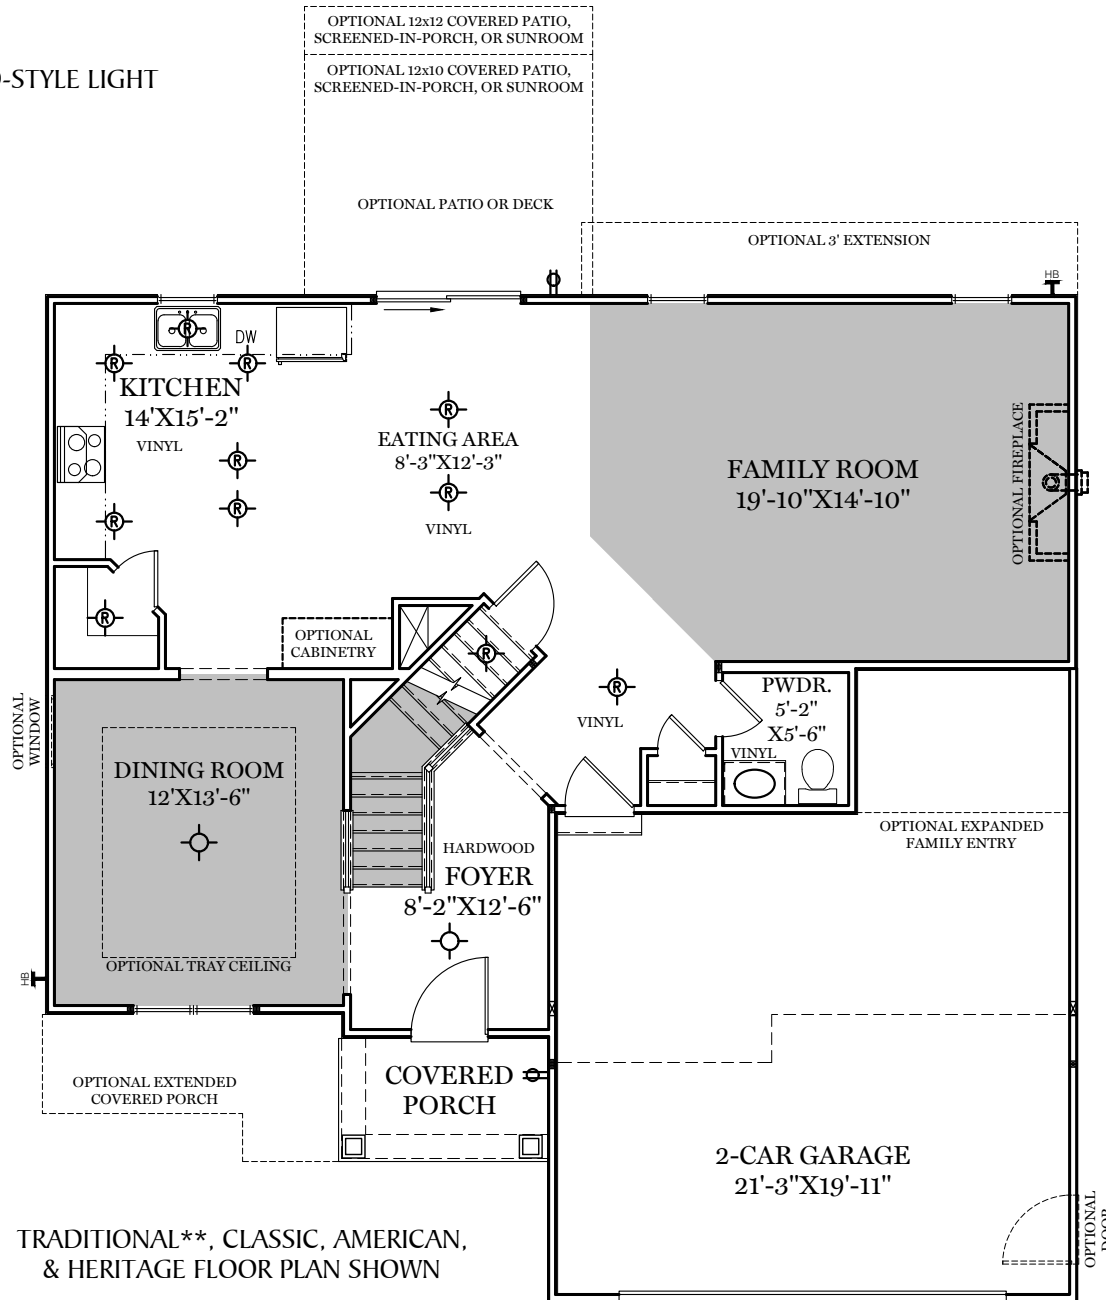

- = CARPETED AREA
- ⊕ = EXTERIOR RECEPTACLE
- HB ⊕ = EXTERIOR HOSE BIBB
- ⊕ (with R) = FLUSH MOUNT RECESSED-STYLE LIGHT
- ⊕ (with circle) = CEILING LIGHT

TRADITIONAL**, CLASSIC, AMERICAN,
& HERITAGE FLOOR PLAN SHOWN

■ = CARPETED AREA

⊙ = FLUSH MOUNT RECESSED-STYLE LIGHT

TRADITIONAL**, CLASSIC, AMERICAN,
& HERITAGE FLOOR PLAN SHOWN

ALL IMAGES ARE FOR ARTISTIC PURPOSES ONLY AND MAY CONTAIN ADDITIONAL FEATURES OR DESIGN OPTIONS NOT AVAILABLE ON ALL HOME PLANS AND IN ALL NEIGHBORHOODS. ROOM SIZE DIMENSIONS AND SQUARE FOOTAGES ARE APPROXIMATE. CONTACT SALES AGENT FOR MORE INFORMATION. TERMS AND CONDITIONS APPLY. [HTTPS://EGSTOLTZFUSHOMES.COM/TERMS-AND-CONDITIONS/](https://EGSTOLTZFUSHOMES.COM/TERMS-AND-CONDITIONS/)