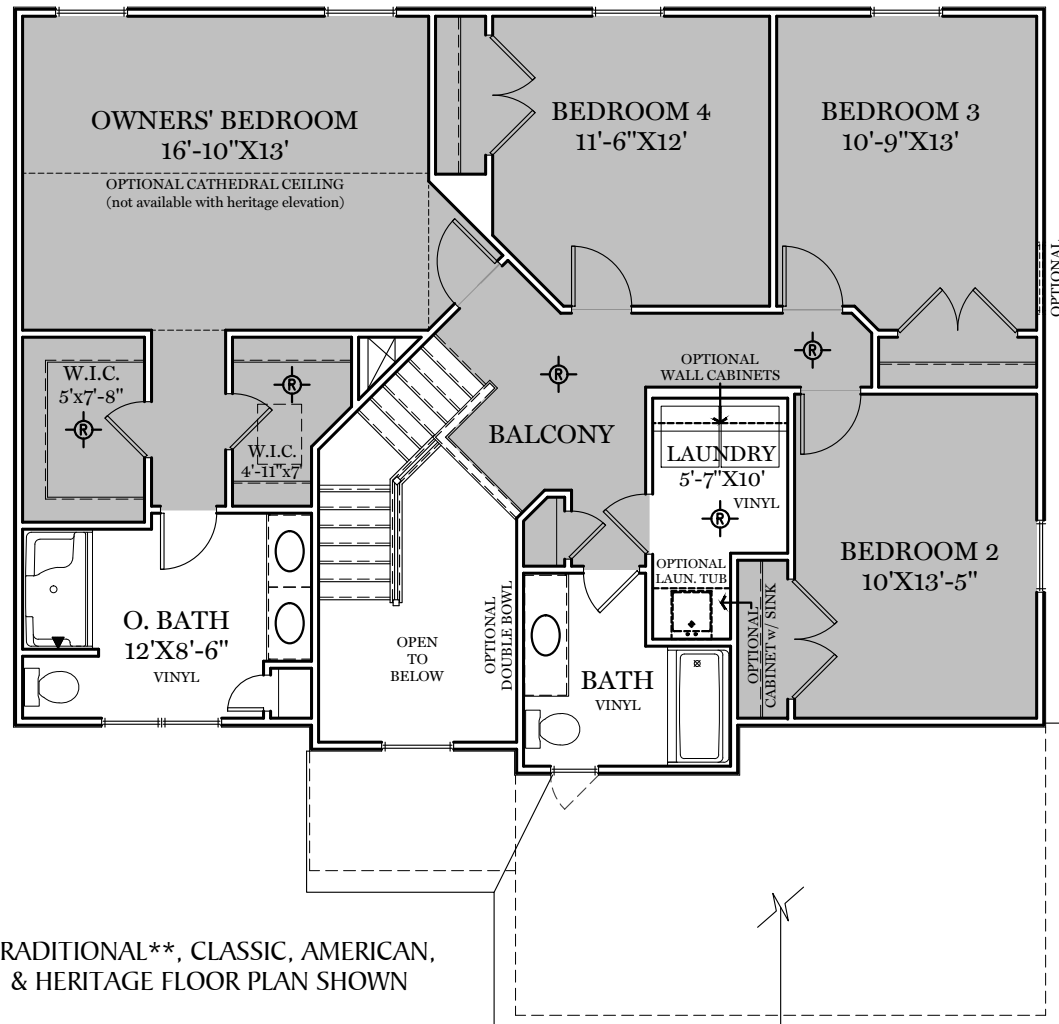

- = CARPETED AREA
- ⊕ = EXTERIOR RECEPTACLE
- HB ⊕ = EXTERIOR HOSE BIBB
- ⊕ (with R) = FLUSH MOUNT RECESSED-STYLE LIGHT
- ⊕ (with circle) = CEILING LIGHT

TRADITIONAL**, CLASSIC, AMERICAN,
& HERITAGE FLOOR PLAN SHOWN

■ = CARPETED AREA

⊙ = FLUSH MOUNT RECESSED-STYLE LIGHT

TRADITIONAL**, CLASSIC, AMERICAN,
& HERITAGE FLOOR PLAN SHOWN

ALL IMAGES ARE FOR ARTISTIC PURPOSES ONLY AND MAY CONTAIN ADDITIONAL FEATURES OR DESIGN OPTIONS NOT AVAILABLE ON ALL HOME PLANS AND IN ALL NEIGHBORHOODS. ROOM SIZE DIMENSIONS AND SQUARE FOOTAGES ARE APPROXIMATE. CONTACT SALES AGENT FOR MORE INFORMATION. TERMS AND CONDITIONS APPLY. [HTTPS://EGSTOLTZFUSHOMES.COM/TERMS-AND-CONDITIONS/](https://EGSTOLTZFUSHOMES.COM/TERMS-AND-CONDITIONS/)