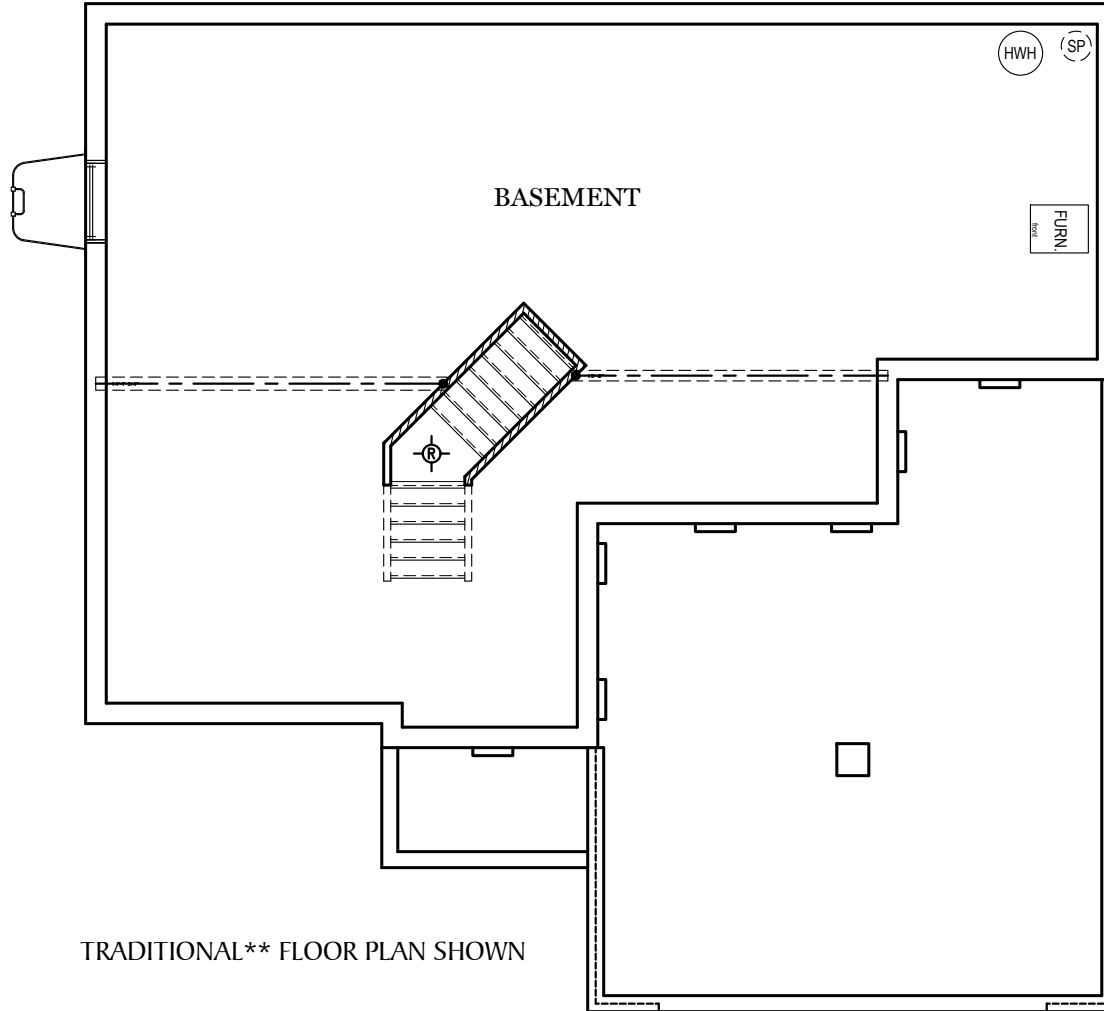

LUXURY BATH

SPA BATH

ALL IMAGES ARE FOR ARTISTIC PURPOSES ONLY AND MAY CONTAIN ADDITIONAL FEATURES OR DESIGN OPTIONS NOT AVAILABLE ON ALL HOME PLANS AND IN ALL NEIGHBORHOODS. ROOM SIZE DIMENSIONS AND SQUARE FOOTAGES ARE APPROXIMATE. CONTACT SALES AGENT FOR MORE INFORMATION. TERMS AND CONDITIONS APPLY. [HTTPS://EGSTOLTZFUSHOMES.COM/TERMS-AND-CONDITIONS/](https://EGSTOLTZFUSHOMES.COM/TERMS-AND-CONDITIONS/)

⊕ = FLUSH MOUNT RECESSED-STYLE LIGHT

⊕ INCLUDES ADDITIONAL EXTERIOR RECEPTACLE

E.G.S. RESERVES THE RIGHT TO RELOCATE MECHANICALS AS REQ. BY SITE CONDITIONS

ALL IMAGES ARE FOR ARTISTIC PURPOSES ONLY AND MAY CONTAIN ADDITIONAL FEATURES OR DESIGN OPTIONS NOT AVAILABLE ON ALL HOME PLANS AND IN ALL NEIGHBORHOODS. ROOM SIZE DIMENSIONS AND SQUARE FOOTAGES ARE APPROXIMATE. CONTACT SALES AGENT FOR MORE INFORMATION. TERMS AND CONDITIONS APPLY. [HTTPS://EGSTOLTZFUSHOMES.COM/TERMS-AND-CONDITIONS/](https://EGSTOLTZFUSHOMES.COM/TERMS-AND-CONDITIONS/)

Foundation

"DANBURY"

** TRADITIONAL FLOOR PLAN ONLY AVAILABLE IN SELECT COMMUNITIES

PDF LAST UPDATED 6/24/2024

■ = CARPETED AREA

⊙ = FLUSH MOUNT RECESSED-STYLE LIGHT

ALL IMAGES ARE FOR ARTISTIC PURPOSES ONLY AND MAY CONTAIN ADDITIONAL FEATURES OR DESIGN OPTIONS NOT AVAILABLE ON ALL HOME PLANS AND IN ALL NEIGHBORHOODS. ROOM SIZE DIMENSIONS AND SQUARE FOOTAGES ARE APPROXIMATE. CONTACT SALES AGENT FOR MORE INFORMATION. TERMS AND CONDITIONS APPLY. [HTTPS://EGSTOLTZFUSHOMES.COM/TERMS-AND-CONDITIONS/](https://EGSTOLTZFUSHOMES.COM/TERMS-AND-CONDITIONS/)