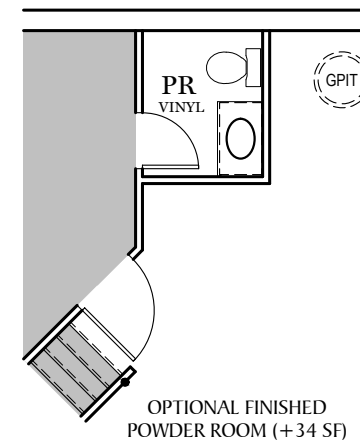

Foundation

"DANBURY"

** TRADITIONAL FLOOR PLAN ONLY AVAILABLE IN SELECT COMMUNITIES

PDF LAST UPDATED 6/24/2024

■ = CARPETED AREA

⊙ = FLUSH MOUNT RECESSED-STYLE LIGHT

ALL IMAGES ARE FOR ARTISTIC PURPOSES ONLY AND MAY CONTAIN ADDITIONAL FEATURES OR DESIGN OPTIONS NOT AVAILABLE ON ALL HOME PLANS AND IN ALL NEIGHBORHOODS. ROOM SIZE DIMENSIONS AND SQUARE FOOTAGES ARE APPROXIMATE. CONTACT SALES AGENT FOR MORE INFORMATION. TERMS AND CONDITIONS APPLY. [HTTPS://EGSTOLTZFUSHOMES.COM/TERMS-AND-CONDITIONS/](https://EGSTOLTZFUSHOMES.COM/TERMS-AND-CONDITIONS/)