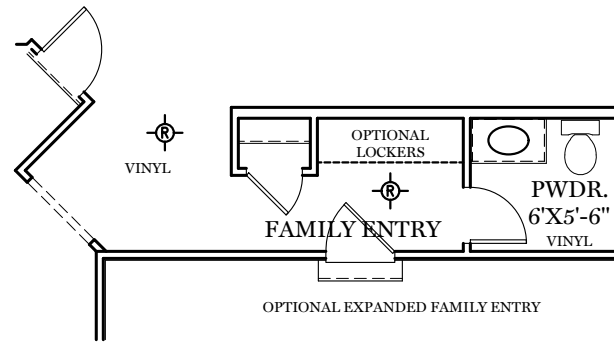

LUXURY BATH