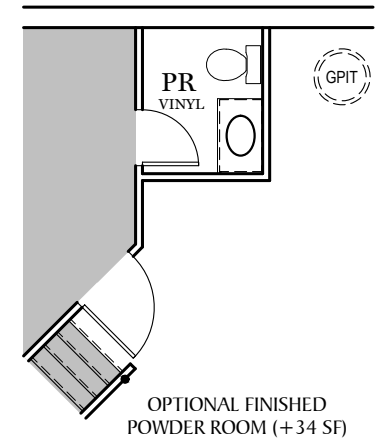

# Foundation

"DANBURY"

\*\* TRADITIONAL FLOOR PLAN ONLY AVAILABLE IN SELECT COMMUNITIES

PDF LAST UPDATED 11/22/2024

■ = CARPETED AREA

⊙ = FLUSH MOUNT RECESSED-STYLE LIGHT

ALL IMAGES ARE FOR ARTISTIC PURPOSES ONLY AND MAY CONTAIN ADDITIONAL FEATURES OR DESIGN OPTIONS NOT AVAILABLE ON ALL HOME PLANS AND IN ALL NEIGHBORHOODS. ROOM SIZE DIMENSIONS AND SQUARE FOOTAGES ARE APPROXIMATE. CONTACT SALES AGENT FOR MORE INFORMATION. TERMS AND CONDITIONS APPLY. [HTTPS://EGSTOLTZFUSHOMES.COM/TERMS-AND-CONDITIONS/](https://EGSTOLTZFUSHOMES.COM/TERMS-AND-CONDITIONS/)