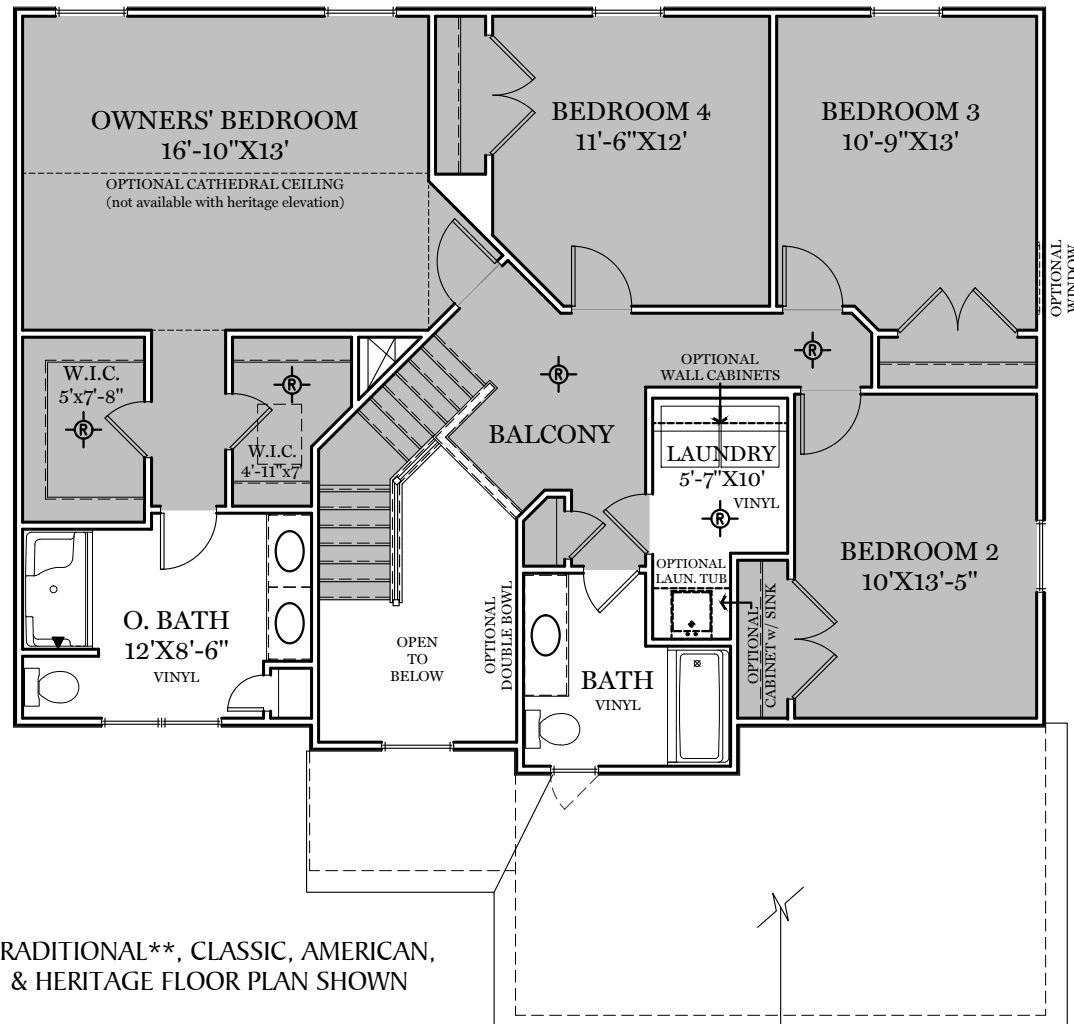

- = CARPETED AREA
- ⊕ = EXTERIOR RECEPTACLE
- HB ⊕ = EXTERIOR HOSE BIBB
- ⊕ (with R) = FLUSH MOUNT RECESSED-STYLE LIGHT
- ⊕ (with circle) = CEILING LIGHT

TRADITIONAL\*\*, CLASSIC, AMERICAN,  
& HERITAGE FLOOR PLAN SHOWN

■ = CARPETED AREA

⊗ = FLUSH MOUNT RECESSED-STYLE LIGHT

TRADITIONAL\*\*, CLASSIC, AMERICAN,  
& HERITAGE FLOOR PLAN SHOWN

ALL IMAGES ARE FOR ARTISTIC  
PURPOSES ONLY AND MAY CONTAIN  
ADDITIONAL FEATURES OR DESIGN  
OPTIONS NOT AVAILABLE ON ALL  
HOME PLANS AND IN ALL  
NEIGHBORHOODS. ROOM SIZE  
DIMENSIONS AND SQUARE FOOTAGES  
ARE APPROXIMATE. CONTACT SALES  
AGENT FOR MORE INFORMATION.  
TERMS AND CONDITIONS APPLY.  
[HTTPS://EGSTOLTZFUSHOMES.COM/  
TERMS-AND-CONDITIONS/](https://EGSTOLTZFUSHOMES.COM/TERMS-AND-CONDITIONS/)