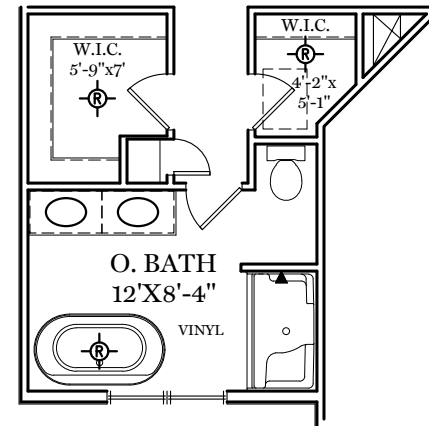

- = CARPETED AREA
- ⊕ = EXTERIOR RECEPTACLE
- HB ⊕ = EXTERIOR HOSE BIBB
- ⊕ (with R) = FLUSH MOUNT RECESSED-STYLE LIGHT
- ⊕ (with circle) = CEILING LIGHT

TRADITIONAL\*\*, CLASSIC, AMERICAN,  
& HERITAGE FLOOR PLAN SHOWN

■ = CARPETED AREA

⊗ = FLUSH MOUNT RECESSED-STYLE LIGHT

TRADITIONAL\*\*, CLASSIC, AMERICAN,  
& HERITAGE FLOOR PLAN SHOWN

ALL IMAGES ARE FOR ARTISTIC  
PURPOSES ONLY AND MAY CONTAIN  
ADDITIONAL FEATURES OR DESIGN  
OPTIONS NOT AVAILABLE ON ALL  
HOME PLANS AND IN ALL  
NEIGHBORHOODS. ROOM SIZE  
DIMENSIONS AND SQUARE FOOTAGES  
ARE APPROXIMATE. CONTACT SALES  
AGENT FOR MORE INFORMATION.  
TERMS AND CONDITIONS APPLY.  
[HTTPS://EGSTOLTZFUSHOMES.COM/  
TERMS-AND-CONDITIONS/](https://EGSTOLTZFUSHOMES.COM/TERMS-AND-CONDITIONS/)

LUXURY BATH

SPA BATH

ALL IMAGES ARE FOR ARTISTIC PURPOSES ONLY AND MAY CONTAIN ADDITIONAL FEATURES OR DESIGN OPTIONS NOT AVAILABLE ON ALL HOME PLANS AND IN ALL NEIGHBORHOODS. ROOM SIZE DIMENSIONS AND SQUARE FOOTAGES ARE APPROXIMATE. CONTACT SALES AGENT FOR MORE INFORMATION. TERMS AND CONDITIONS APPLY. [HTTPS://EGSTOLTZFUSHOMES.COM/TERMS-AND-CONDITIONS/](https://EGSTOLTZFUSHOMES.COM/TERMS-AND-CONDITIONS/)