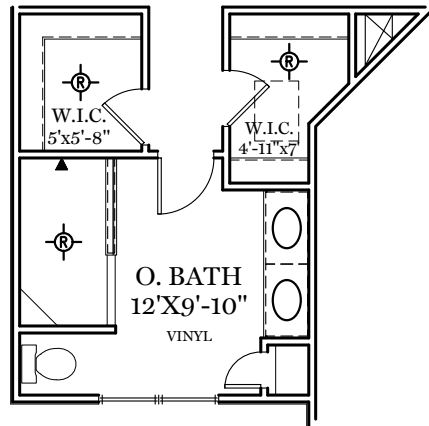

LUXURY BATH