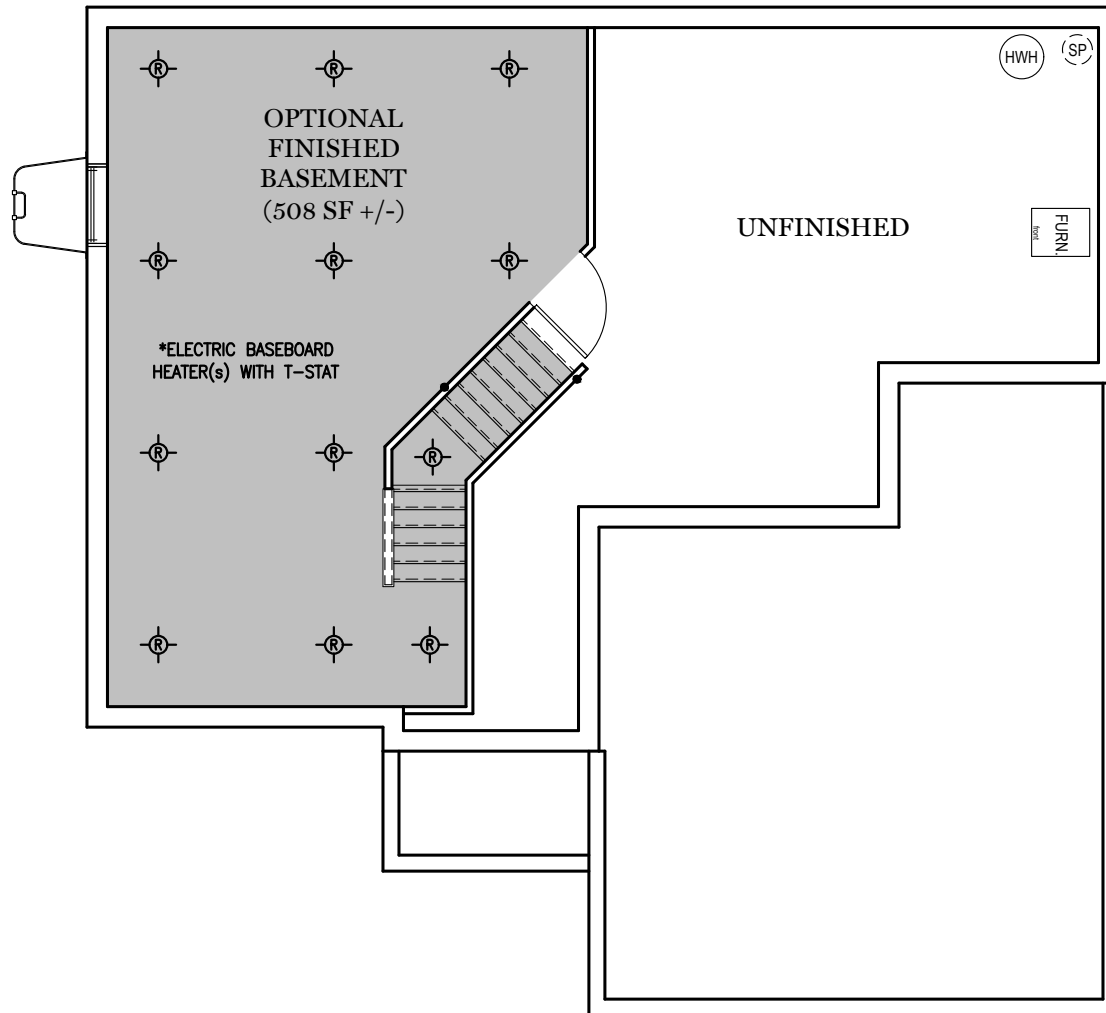

# Foundation

"DANBURY"

\*\* TRADITIONAL FLOOR PLAN ONLY AVAILABLE IN SELECT COMMUNITIES

PDF LAST UPDATED 11/22/2024

■ = CARPETED AREA

⊙ = FLUSH MOUNT RECESSED-STYLE LIGHT

ALL IMAGES ARE FOR ARTISTIC PURPOSES ONLY AND MAY CONTAIN ADDITIONAL FEATURES OR DESIGN OPTIONS NOT AVAILABLE ON ALL HOME PLANS AND IN ALL NEIGHBORHOODS. ROOM SIZE DIMENSIONS AND SQUARE FOOTAGES ARE APPROXIMATE. CONTACT SALES AGENT FOR MORE INFORMATION. TERMS AND CONDITIONS APPLY. [HTTPS://EGSTOLTZFUSHOMES.COM/TERMS-AND-CONDITIONS/](https://EGSTOLTZFUSHOMES.COM/TERMS-AND-CONDITIONS/)

OPTIONAL EXTENDED COVERED PORCH

TRADITIONAL ELEVATION\*\*

OPTIONAL EXTENDED COVERED PORCH

CLASSIC ELEVATION

ALL IMAGES ARE FOR ARTISTIC PURPOSES ONLY AND MAY CONTAIN ADDITIONAL FEATURES OR DESIGN OPTIONS NOT AVAILABLE ON ALL HOME PLANS AND IN ALL NEIGHBORHOODS. ROOM SIZE DIMENSIONS AND SQUARE FOOTAGES ARE APPROXIMATE. CONTACT SALES AGENT FOR MORE INFORMATION. TERMS AND CONDITIONS APPLY. [HTTPS://EGSTOLTZFUSHOMES.COM/TERMS-AND-CONDITIONS/](https://egstoltzfushomes.com/terms-and-conditions/)