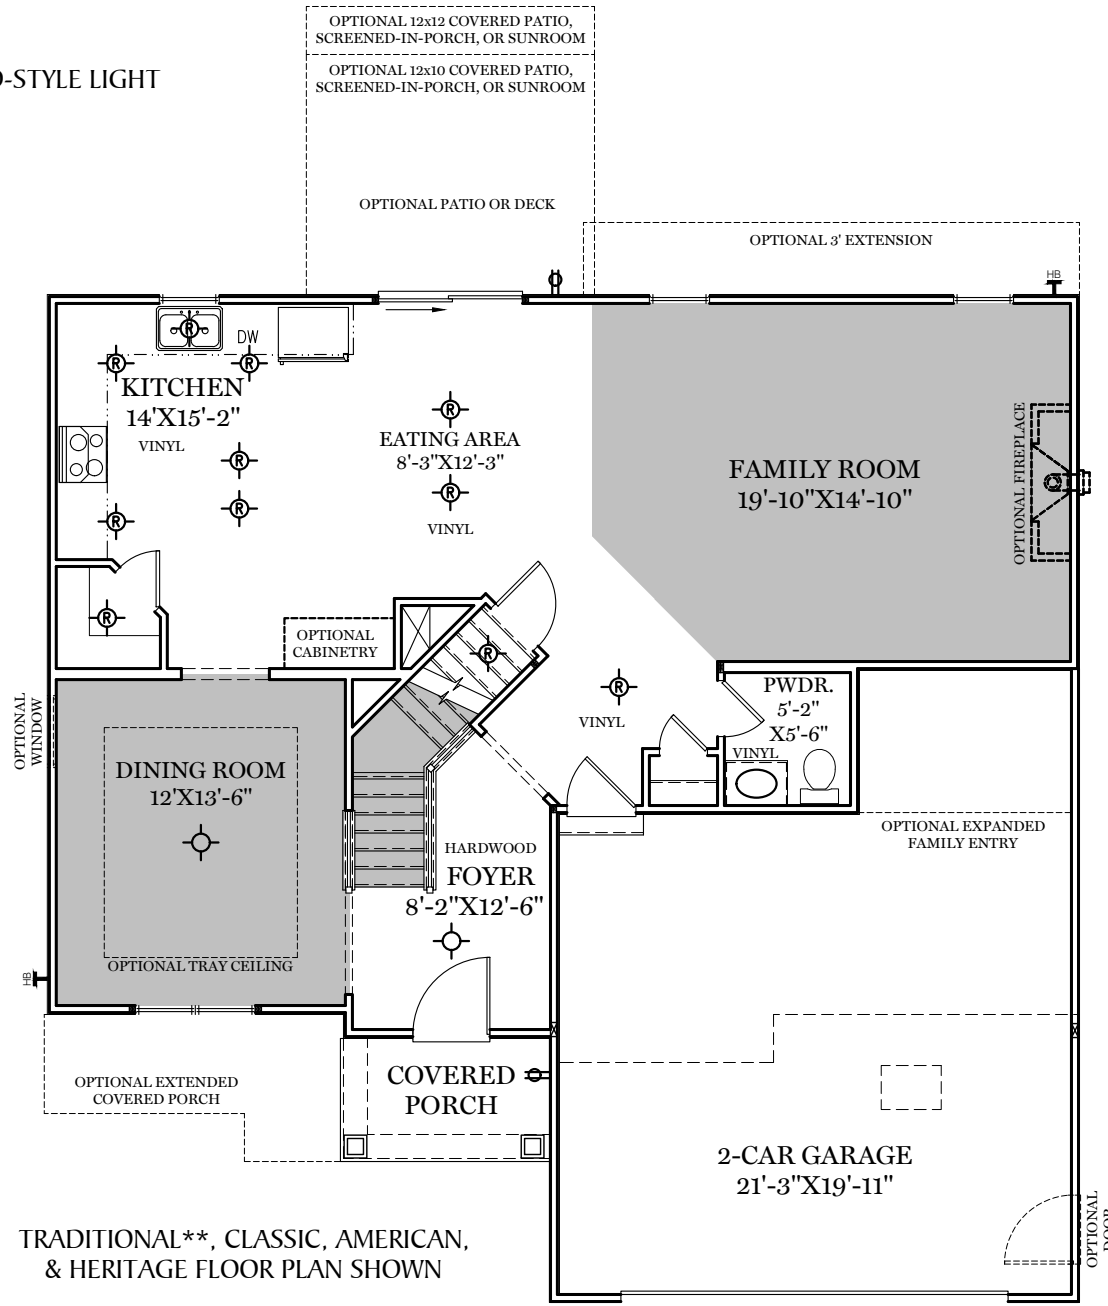

- = CARPETED AREA
- ⊕ = EXTERIOR RECEPTACLE
- HB ⊕ = EXTERIOR HOSE BIBB
- ⊕ (with R) = FLUSH MOUNT RECESSED-STYLE LIGHT
- ⊕ (with circle) = CEILING LIGHT

TRADITIONAL\*\*, CLASSIC, AMERICAN,  
& HERITAGE FLOOR PLAN SHOWN

■ = CARPETED AREA

⊗ = FLUSH MOUNT RECESSED-STYLE LIGHT

TRADITIONAL\*\*, CLASSIC, AMERICAN,  
& HERITAGE FLOOR PLAN SHOWN

ALL IMAGES ARE FOR ARTISTIC  
PURPOSES ONLY AND MAY CONTAIN  
ADDITIONAL FEATURES OR DESIGN  
OPTIONS NOT AVAILABLE ON ALL  
HOME PLANS AND IN ALL  
NEIGHBORHOODS. ROOM SIZE  
DIMENSIONS AND SQUARE FOOTAGES  
ARE APPROXIMATE. CONTACT SALES  
AGENT FOR MORE INFORMATION.  
TERMS AND CONDITIONS APPLY.  
[HTTPS://EGSTOLTZFUSHOMES.COM/  
TERMS-AND-CONDITIONS/](https://EGSTOLTZFUSHOMES.COM/TERMS-AND-CONDITIONS/)