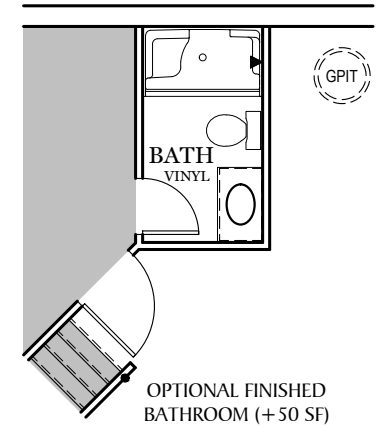

# Foundation

"DANBURY"

\*\* TRADITIONAL FLOOR PLAN ONLY AVAILABLE IN SELECT COMMUNITIES

PDF LAST UPDATED 11/22/2024

■ = CARPETED AREA

⊙ = FLUSH MOUNT RECESSED-STYLE LIGHT

ALL IMAGES ARE FOR ARTISTIC PURPOSES ONLY AND MAY CONTAIN ADDITIONAL FEATURES OR DESIGN OPTIONS NOT AVAILABLE ON ALL HOME PLANS AND IN ALL NEIGHBORHOODS. ROOM SIZE DIMENSIONS AND SQUARE FOOTAGES ARE APPROXIMATE. CONTACT SALES AGENT FOR MORE INFORMATION. TERMS AND CONDITIONS APPLY. [HTTPS://EGSTOLTZFUSHOMES.COM/TERMS-AND-CONDITIONS/](https://EGSTOLTZFUSHOMES.COM/TERMS-AND-CONDITIONS/)