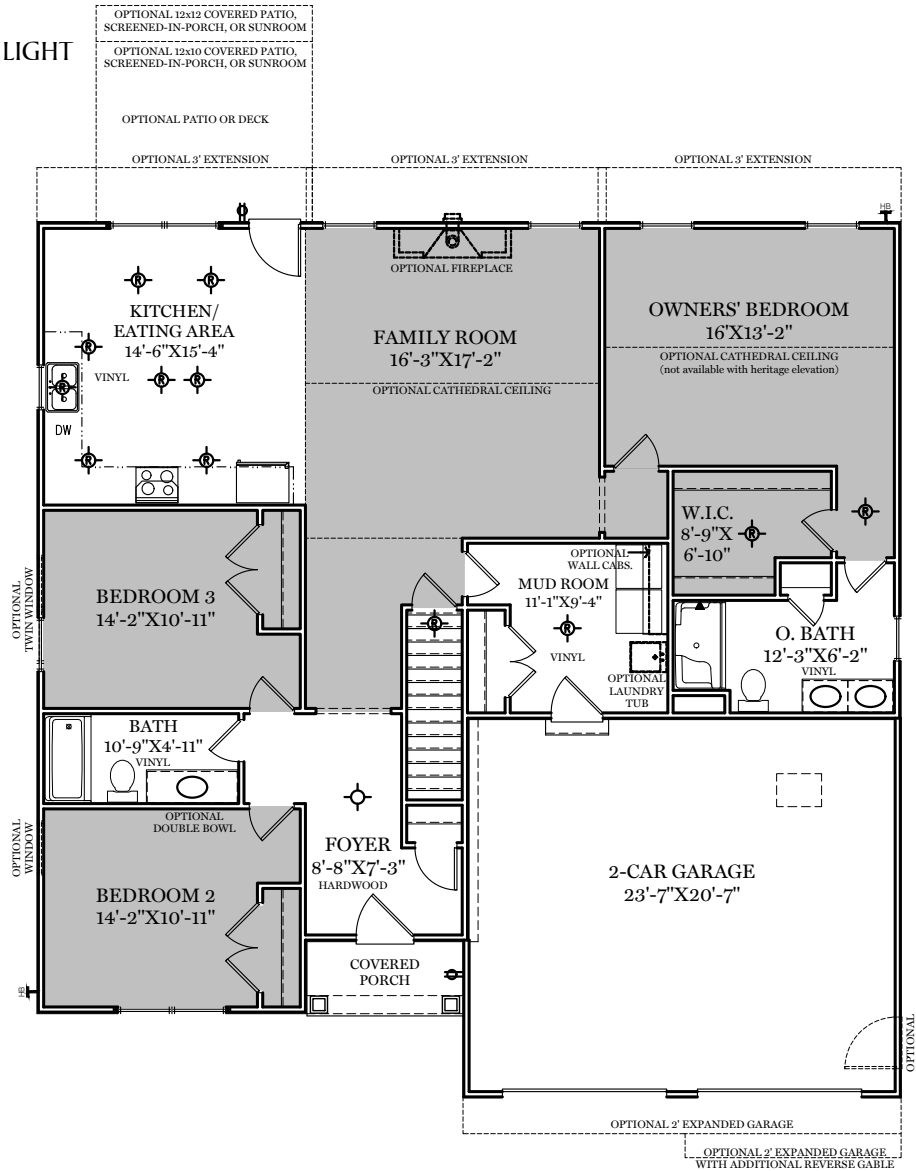

- = CARPETED AREA
- ⊕ = EXTERIOR RECEPTACLE
- HB  
|  
⊕ = EXTERIOR HOSE BIBB
- ⊕ = FLUSH MOUNT RECESSED-STYLE LIGHT
- ⊙ = CEILING LIGHT

ALL IMAGES ARE FOR ARTISTIC PURPOSES ONLY AND MAY CONTAIN ADDITIONAL FEATURES OR DESIGN OPTIONS NOT AVAILABLE ON ALL HOME PLANS AND IN ALL NEIGHBORHOODS. ROOM SIZE DIMENSIONS AND SQUARE FOOTAGES ARE APPROXIMATE. CONTACT SALES AGENT FOR MORE INFORMATION. TERMS AND CONDITIONS APPLY. [HTTPS://EGSTOLTZFUSHOMES.COM/TERMS-AND-CONDITIONS/](https://EGSTOLTZFUSHOMES.COM/TERMS-AND-CONDITIONS/)

AMERICAN & HERITAGE FLOOR PLAN

# 1st Floor Plan

LAUREL

⊗ = FLUSH MOUNT RECESSED-STYLE LIGHT

OPTIONAL LUXURY BATH

OPTIONAL SPA BATH

ALL IMAGES ARE FOR ARTISTIC PURPOSES ONLY AND MAY CONTAIN ADDITIONAL FEATURES OR DESIGN OPTIONS NOT AVAILABLE ON ALL HOME PLANS AND IN ALL NEIGHBORHOODS. ROOM SIZE DIMENSIONS AND SQUARE FOOTAGES ARE APPROXIMATE. CONTACT SALES AGENT FOR MORE INFORMATION. TERMS AND CONDITIONS APPLY. [HTTPS://EGSTOLTZFUSHOMES.COM/TERMS-AND-CONDITIONS/](https://EGSTOLTZFUSHOMES.COM/TERMS-AND-CONDITIONS/)

TRADITIONAL\*\* FLOOR PLAN SHOWN