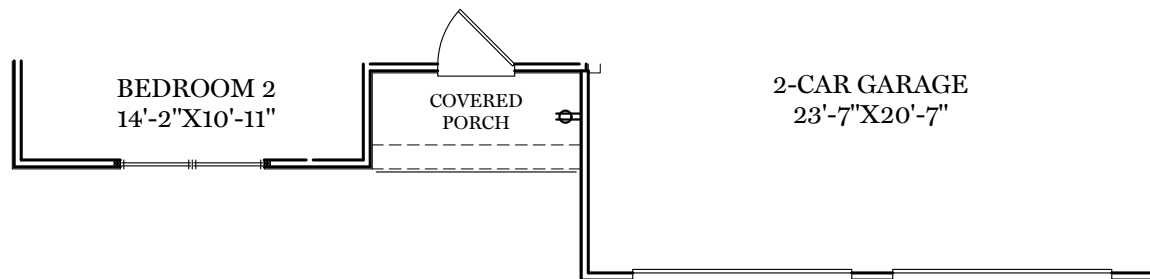

- = CARPETED AREA
- ⊕ = EXTERIOR RECEPTACLE
- HB  
|  
⊕ = EXTERIOR HOSE BIBB
- ⊕ = FLUSH MOUNT RECESSED-STYLE LIGHT
- ⊙ = CEILING LIGHT

ALL IMAGES ARE FOR ARTISTIC PURPOSES ONLY AND MAY CONTAIN ADDITIONAL FEATURES OR DESIGN OPTIONS NOT AVAILABLE ON ALL HOME PLANS AND IN ALL NEIGHBORHOODS. ROOM SIZE DIMENSIONS AND SQUARE FOOTAGES ARE APPROXIMATE. CONTACT SALES AGENT FOR MORE INFORMATION. TERMS AND CONDITIONS APPLY. [HTTPS://EGSTOLTZFUSHOMES.COM/TERMS-AND-CONDITIONS/](https://EGSTOLTZFUSHOMES.COM/TERMS-AND-CONDITIONS/)