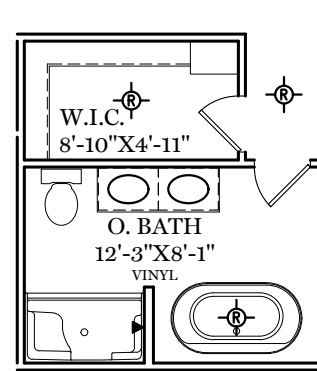

# 1st Floor Plan

LAUREL

⊗ = FLUSH MOUNT RECESSED-STYLE LIGHT

OPTIONAL LUXURY BATH

OPTIONAL SPA BATH

ALL IMAGES ARE FOR ARTISTIC PURPOSES ONLY AND MAY CONTAIN ADDITIONAL FEATURES OR DESIGN OPTIONS NOT AVAILABLE ON ALL HOME PLANS AND IN ALL NEIGHBORHOODS. ROOM SIZE DIMENSIONS AND SQUARE FOOTAGES ARE APPROXIMATE. CONTACT SALES AGENT FOR MORE INFORMATION. TERMS AND CONDITIONS APPLY. [HTTPS://EGSTOLTZFUSHOMES.COM/TERMS-AND-CONDITIONS/](https://EGSTOLTZFUSHOMES.COM/TERMS-AND-CONDITIONS/)