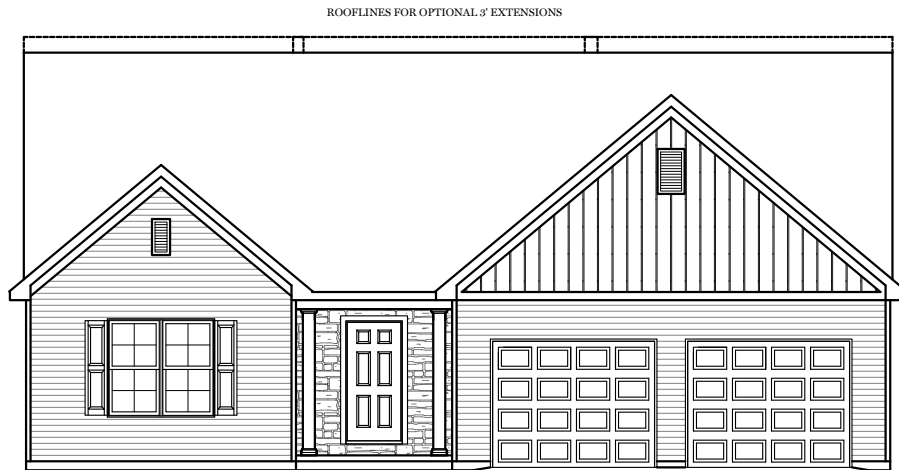

# Foundation

LAUREL

\*\* TRADITIONAL FLOOR PLAN ONLY AVAILABLE IN SELECT COMMUNITIES

PDF LAST UPDATED 6/14/2024

TRADITIONAL ELEVATION\*\*

OPTIONAL 2' EXPANDED GARAGE  
WITH ADDITIONAL REVERSE GABLE

CLASSIC ELEVATION

OPTIONAL 2' EXPANDED GARAGE  
WITH ADDITIONAL REVERSE GABLE

ROOFLINES FOR OPTIONAL 3' EXTENSIONS

AMERICAN ELEVATION

OPTIONAL 2' EXPANDED GARAGE  
WITH ADDITIONAL REVERSE GABLE

HERITAGE ELEVATION

OPTIONAL 2' EXPANDED GARAGE  
WITH ADDITIONAL REVERSE GABLE