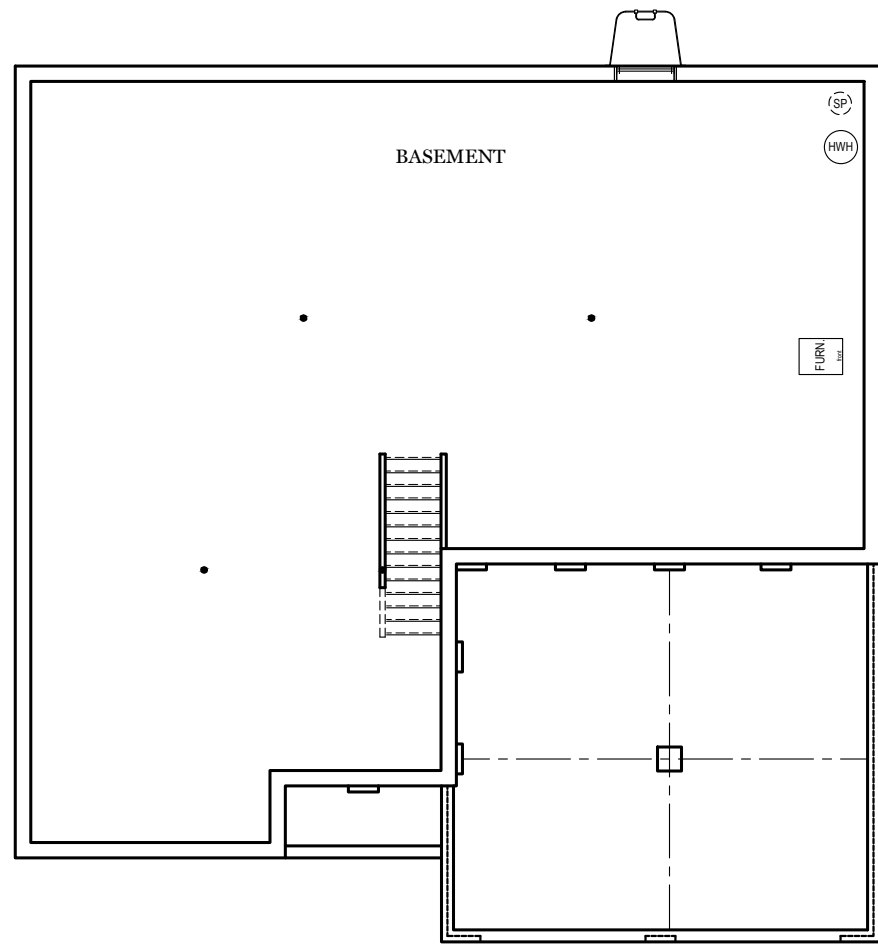

AMERICAN & HERITAGE FLOOR PLAN

# 1st Floor Plan

LAUREL

⊗ = FLUSH MOUNT RECESSED-STYLE LIGHT

OPTIONAL LUXURY BATH

OPTIONAL SPA BATH

ALL IMAGES ARE FOR ARTISTIC PURPOSES ONLY AND MAY CONTAIN ADDITIONAL FEATURES OR DESIGN OPTIONS NOT AVAILABLE ON ALL HOME PLANS AND IN ALL NEIGHBORHOODS. ROOM SIZE DIMENSIONS AND SQUARE FOOTAGES ARE APPROXIMATE. CONTACT SALES AGENT FOR MORE INFORMATION. TERMS AND CONDITIONS APPLY. [HTTPS://EGSTOLTZFUSHOMES.COM/TERMS-AND-CONDITIONS/](https://EGSTOLTZFUSHOMES.COM/TERMS-AND-CONDITIONS/)

TRADITIONAL\*\* FLOOR PLAN SHOWN