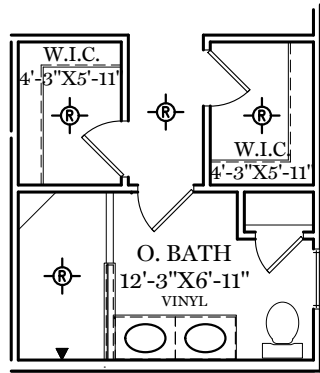

- = CARPETED AREA
- ⊕ = EXTERIOR RECEPTACLE
- HB  
|  
⊕ = EXTERIOR HOSE BIBB
- ⊕ = FLUSH MOUNT RECESSED-STYLE LIGHT
- ⊙ = CEILING LIGHT

ALL IMAGES ARE FOR ARTISTIC PURPOSES ONLY AND MAY CONTAIN ADDITIONAL FEATURES OR DESIGN OPTIONS NOT AVAILABLE ON ALL HOME PLANS AND IN ALL NEIGHBORHOODS. ROOM SIZE DIMENSIONS AND SQUARE FOOTAGES ARE APPROXIMATE. CONTACT SALES AGENT FOR MORE INFORMATION. TERMS AND CONDITIONS APPLY. [HTTPS://EGSTOLTZFUSHOMES.COM/TERMS-AND-CONDITIONS/](https://EGSTOLTZFUSHOMES.COM/TERMS-AND-CONDITIONS/)

# 1st Floor Plan

LAUREL

⊗ = FLUSH MOUNT RECESSED-STYLE LIGHT

OPTIONAL LUXURY BATH

OPTIONAL SPA BATH

ALL IMAGES ARE FOR ARTISTIC PURPOSES ONLY AND MAY CONTAIN ADDITIONAL FEATURES OR DESIGN OPTIONS NOT AVAILABLE ON ALL HOME PLANS AND IN ALL NEIGHBORHOODS. ROOM SIZE DIMENSIONS AND SQUARE FOOTAGES ARE APPROXIMATE. CONTACT SALES AGENT FOR MORE INFORMATION. TERMS AND CONDITIONS APPLY. [HTTPS://EGSTOLTZFUSHOMES.COM/TERMS-AND-CONDITIONS/](https://EGSTOLTZFUSHOMES.COM/TERMS-AND-CONDITIONS/)