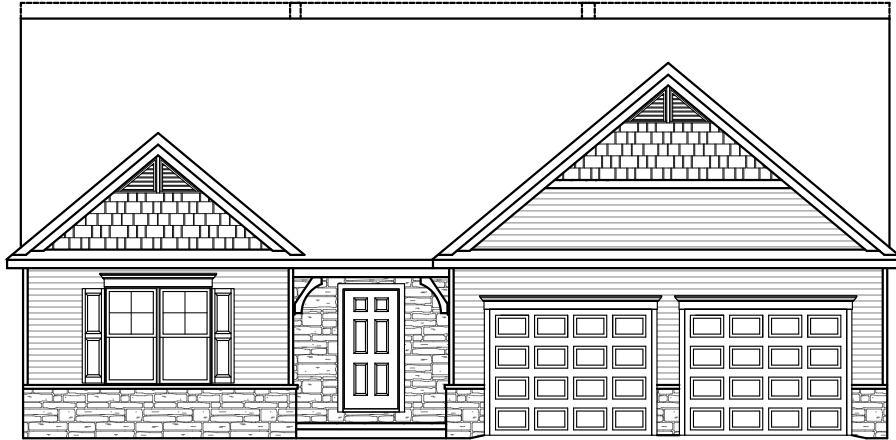

# Foundation

LAUREL

\*\* TRADITIONAL FLOOR PLAN ONLY AVAILABLE IN SELECT COMMUNITIES

PDF LAST UPDATED 6/14/2024

TRADITIONAL ELEVATION\*\*

OPTIONAL 2' EXPANDED GARAGE  
WITH ADDITIONAL REVERSE GABLE

CLASSIC ELEVATION

OPTIONAL 2' EXPANDED GARAGE  
WITH ADDITIONAL REVERSE GABLE

ROOFLINES FOR OPTIONAL 3' EXTENSIONS

AMERICAN ELEVATION

OPTIONAL 2' EXPANDED GARAGE  
WITH ADDITIONAL REVERSE GABLE

HERITAGE ELEVATION

OPTIONAL 2' EXPANDED GARAGE  
WITH ADDITIONAL REVERSE GABLE