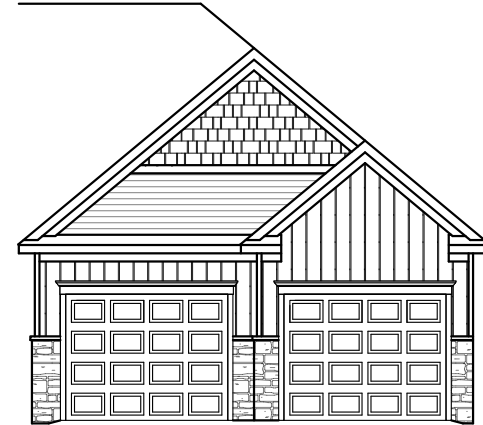

# Foundation

LAUREL

\*\* TRADITIONAL FLOOR PLAN ONLY AVAILABLE IN SELECT COMMUNITIES

PDF LAST UPDATED 6/14/2024

TRADITIONAL ELEVATION\*\*

OPTIONAL 2' EXPANDED GARAGE  
WITH ADDITIONAL REVERSE GABLE

CLASSIC ELEVATION

OPTIONAL 2' EXPANDED GARAGE  
WITH ADDITIONAL REVERSE GABLE

ROOFLINES FOR OPTIONAL 3' EXTENSIONS

AMERICAN ELEVATION

OPTIONAL 2' EXPANDED GARAGE  
WITH ADDITIONAL REVERSE GABLE

HERITAGE ELEVATION

OPTIONAL 2' EXPANDED GARAGE  
WITH ADDITIONAL REVERSE GABLE