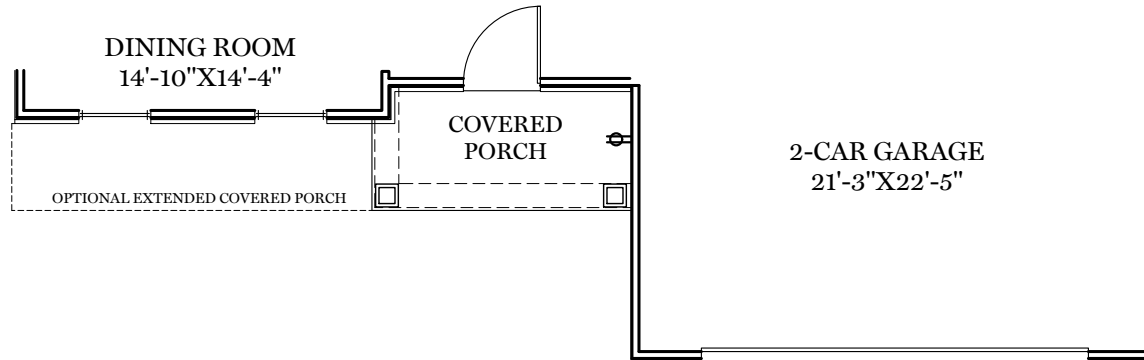

- = CARPETED AREA
- ⊕ = EXTERIOR RECEPTACLE
- HB ⊕ = EXTERIOR HOSE BIBB
- ⊕ (with R) = FLUSH MOUNT RECESSED-STYLE LIGHT
- ⊕ (with circle) = CEILING LIGHT

ALL IMAGES ARE FOR ARTISTIC PURPOSES ONLY AND MAY CONTAIN ADDITIONAL FEATURES OR DESIGN OPTIONS NOT AVAILABLE ON ALL HOME PLANS AND IN ALL NEIGHBORHOODS. ROOM SIZE DIMENSIONS AND SQUARE FOOTAGES ARE APPROXIMATE. CONTACT SALES AGENT FOR MORE INFORMATION. TERMS AND CONDITIONS APPLY. [HTTPS://EGSTOLTZFUSHOMES.COM/](https://EGSTOLTZFUSHOMES.COM/) TERMS-AND-CONDITIONS/