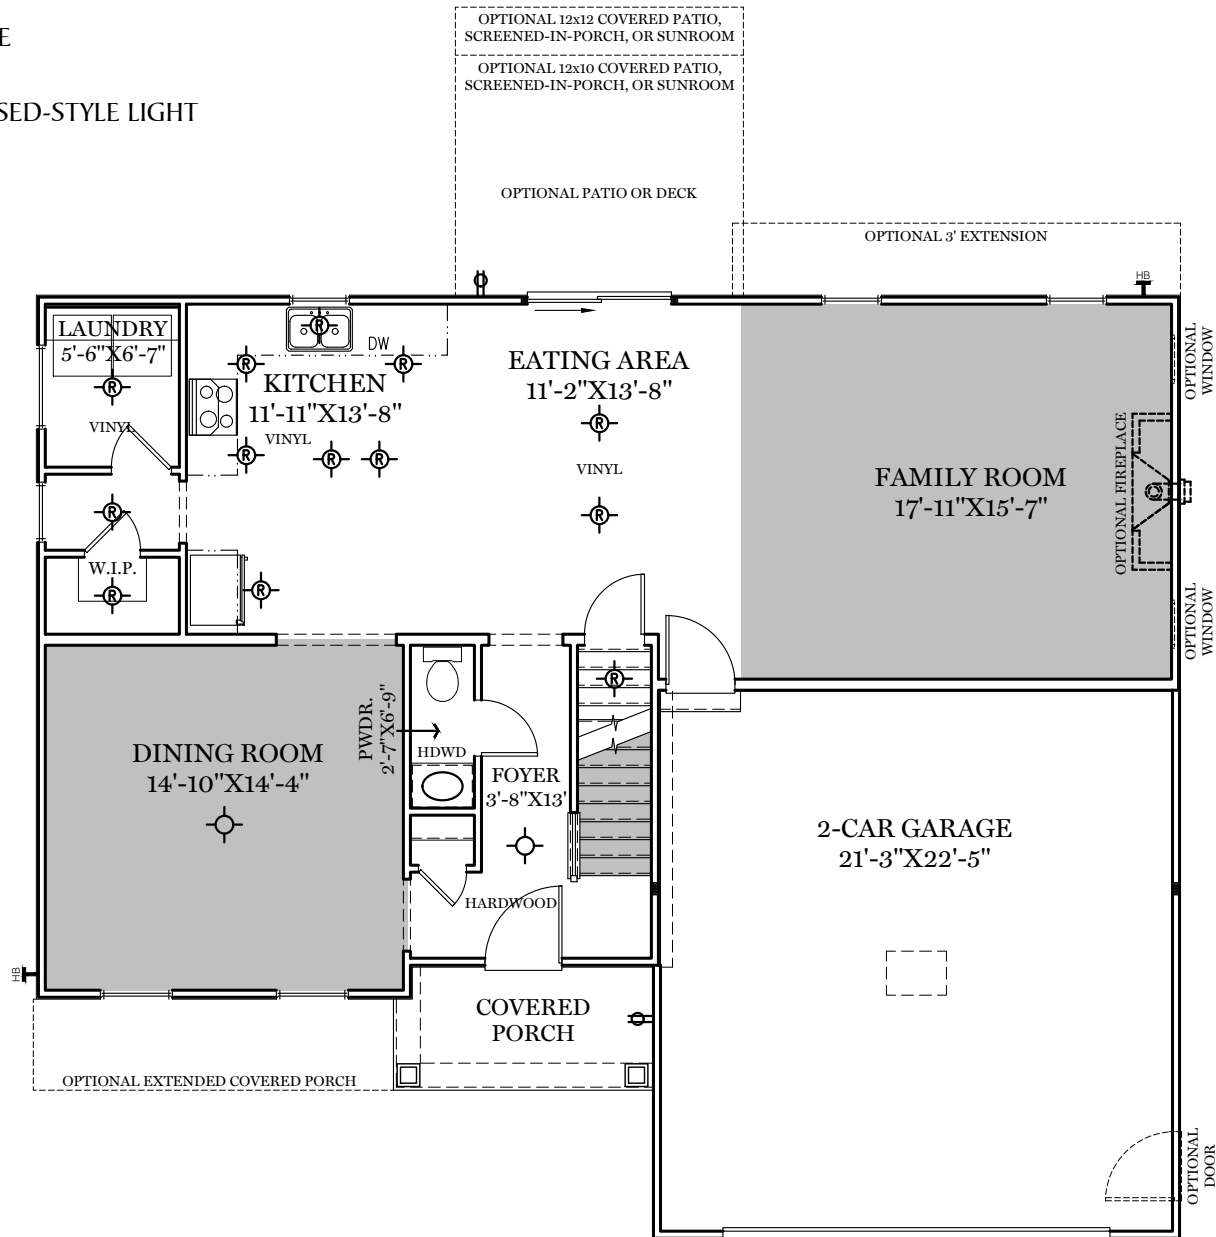

- = CARPETED AREA
- ⊕ = EXTERIOR RECEPTACLE
- HB ⊕ = EXTERIOR HOSE BIBB
- ⊕ (with R) = FLUSH MOUNT RECESSED-STYLE LIGHT
- ⊕ (with circle) = CEILING LIGHT

ALL IMAGES ARE FOR ARTISTIC PURPOSES ONLY AND MAY CONTAIN ADDITIONAL FEATURES OR DESIGN OPTIONS NOT AVAILABLE ON ALL HOME PLANS AND IN ALL NEIGHBORHOODS. ROOM SIZE DIMENSIONS AND SQUARE FOOTAGES ARE APPROXIMATE. CONTACT SALES AGENT FOR MORE INFORMATION. TERMS AND CONDITIONS APPLY. [HTTPS://EGSTOLTZFUSHOMES.COM/](https://EGSTOLTZFUSHOMES.COM/) TERMS-AND-CONDITIONS/

AMERICAN FLOOR PLAN

HERITAGE FLOOR PLAN

ALL IMAGES ARE FOR ARTISTIC PURPOSES ONLY AND MAY CONTAIN ADDITIONAL FEATURES OR DESIGN OPTIONS NOT AVAILABLE ON ALL HOME PLANS AND IN ALL NEIGHBORHOODS. ROOM SIZE DIMENSIONS AND SQUARE FOOTAGES ARE APPROXIMATE. CONTACT SALES AGENT FOR MORE INFORMATION. TERMS AND CONDITIONS APPLY. [HTTPS://EGSTOLTZFUSHOMES.COM/TERMS-AND-CONDITIONS/](https://EGSTOLTZFUSHOMES.COM/TERMS-AND-CONDITIONS/)

■ = CARPETED AREA

⊗ = FLUSH MOUNT RECESSED-STYLE LIGHT

TRADITIONAL** & CLASSIC FLOOR PLAN SHOWN

2nd Floor Plan - 1,291 sf

RIDLEY

** TRADITIONAL FLOOR PLAN ONLY AVAILABLE IN SELECT COMMUNITIES

ALL IMAGES ARE FOR ARTISTIC PURPOSES ONLY AND MAY CONTAIN ADDITIONAL FEATURES OR DESIGN OPTIONS NOT AVAILABLE ON ALL HOME PLANS AND IN ALL NEIGHBORHOODS. ROOM SIZE DIMENSIONS AND SQUARE FOOTAGES ARE APPROXIMATE. CONTACT SALES AGENT FOR MORE INFORMATION. TERMS AND CONDITIONS APPLY. [HTTPS://EGSTOLTZFUSHOMES.COM/TERMS-AND-CONDITIONS/](https://EGSTOLTZFUSHOMES.COM/TERMS-AND-CONDITIONS/)