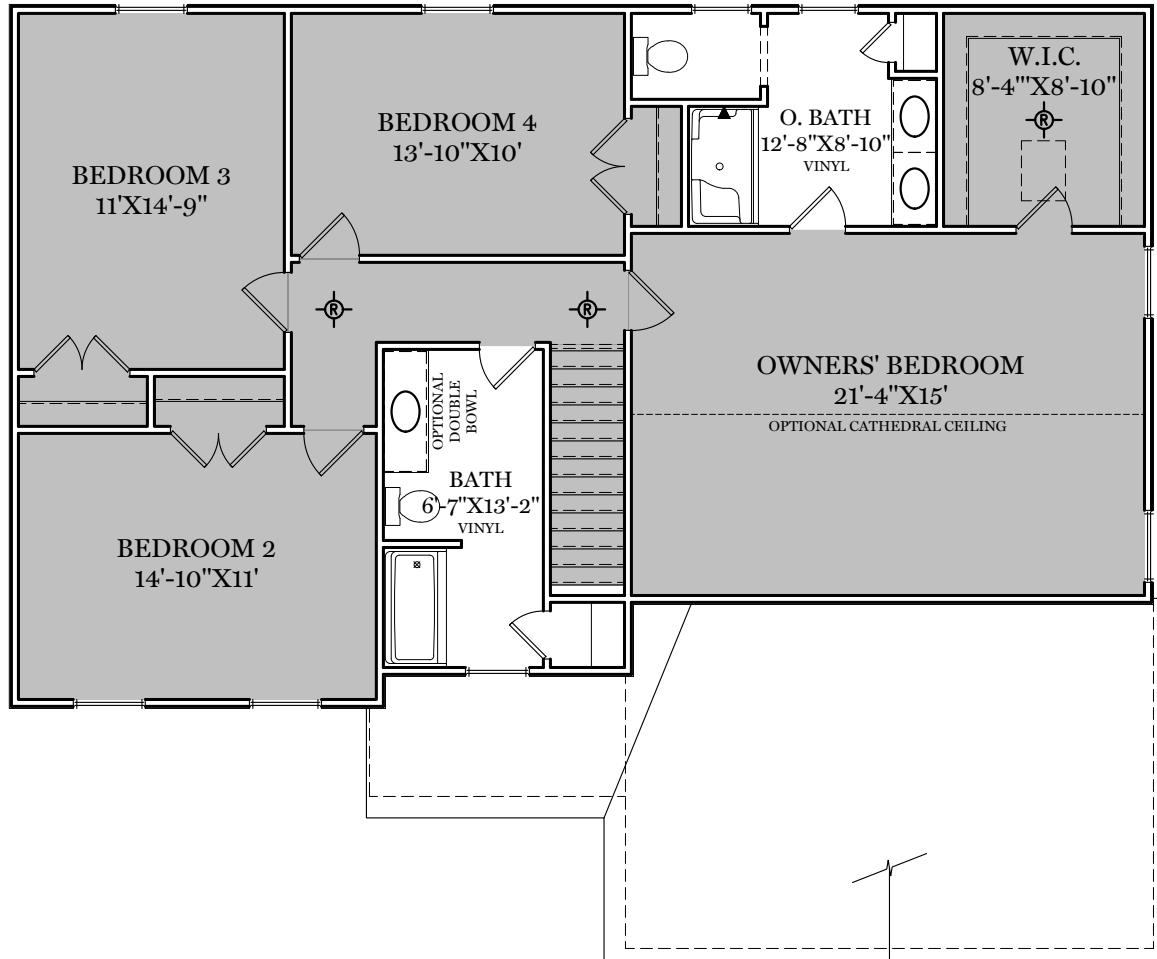

- = CARPETED AREA
- ⊕ = EXTERIOR RECEPTACLE
- HB ⊕ = EXTERIOR HOSE BIBB
- ⊕ (with R) = FLUSH MOUNT RECESSED-STYLE LIGHT
- ⊕ (with circle) = CEILING LIGHT

ALL IMAGES ARE FOR ARTISTIC PURPOSES ONLY AND MAY CONTAIN ADDITIONAL FEATURES OR DESIGN OPTIONS NOT AVAILABLE ON ALL HOME PLANS AND IN ALL NEIGHBORHOODS. ROOM SIZE DIMENSIONS AND SQUARE FOOTAGES ARE APPROXIMATE. CONTACT SALES AGENT FOR MORE INFORMATION. TERMS AND CONDITIONS APPLY. [HTTPS://EGSTOLTZFUSHOMES.COM/](https://EGSTOLTZFUSHOMES.COM/) TERMS-AND-CONDITIONS/

AMERICAN FLOOR PLAN

HERITAGE FLOOR PLAN

ALL IMAGES ARE FOR ARTISTIC PURPOSES ONLY AND MAY CONTAIN ADDITIONAL FEATURES OR DESIGN OPTIONS NOT AVAILABLE ON ALL HOME PLANS AND IN ALL NEIGHBORHOODS. ROOM SIZE DIMENSIONS AND SQUARE FOOTAGES ARE APPROXIMATE. CONTACT SALES AGENT FOR MORE INFORMATION. TERMS AND CONDITIONS APPLY. [HTTPS://EGSTOLTZFUSHOMES.COM/TERMS-AND-CONDITIONS/](https://EGSTOLTZFUSHOMES.COM/TERMS-AND-CONDITIONS/)

■ = CARPETED AREA

⊗ = FLUSH MOUNT RECESSED-STYLE LIGHT

TRADITIONAL** & CLASSIC FLOOR PLAN SHOWN

2nd Floor Plan - 1,291 sf

RIDLEY

** TRADITIONAL FLOOR PLAN ONLY AVAILABLE IN SELECT COMMUNITIES

ALL IMAGES ARE FOR ARTISTIC PURPOSES ONLY AND MAY CONTAIN ADDITIONAL FEATURES OR DESIGN OPTIONS NOT AVAILABLE ON ALL HOME PLANS AND IN ALL NEIGHBORHOODS. ROOM SIZE DIMENSIONS AND SQUARE FOOTAGES ARE APPROXIMATE. CONTACT SALES AGENT FOR MORE INFORMATION. TERMS AND CONDITIONS APPLY. [HTTPS://EGSTOLTZFUSHOMES.COM/TERMS-AND-CONDITIONS/](https://EGSTOLTZFUSHOMES.COM/TERMS-AND-CONDITIONS/)