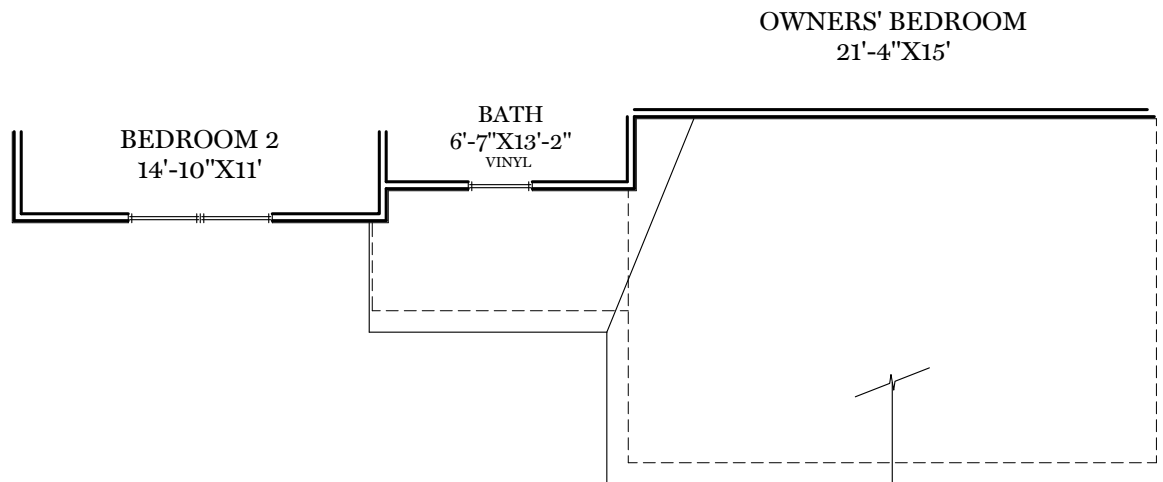

HERITAGE FLOOR PLAN

2nd Floor Plan

RIDLEY