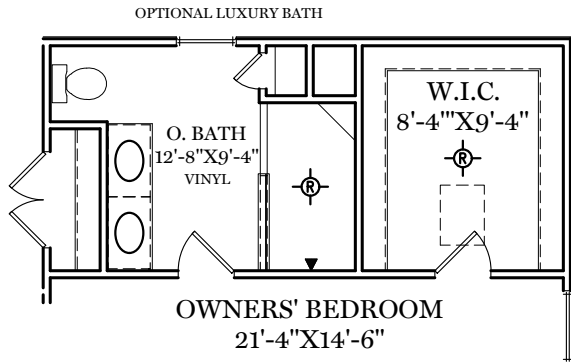

- = CARPETED AREA
- ⊕ = EXTERIOR RECEPTACLE
- HB ⊕ = EXTERIOR HOSE BIBB
- ⊕ (with R) = FLUSH MOUNT RECESSED-STYLE LIGHT
- ⊕ (with circle) = CEILING LIGHT

ALL IMAGES ARE FOR ARTISTIC PURPOSES ONLY AND MAY CONTAIN ADDITIONAL FEATURES OR DESIGN OPTIONS NOT AVAILABLE ON ALL HOME PLANS AND IN ALL NEIGHBORHOODS. ROOM SIZE DIMENSIONS AND SQUARE FOOTAGES ARE APPROXIMATE. CONTACT SALES AGENT FOR MORE INFORMATION. TERMS AND CONDITIONS APPLY. [HTTPS://EGSTOLTZFUSHOMES.COM/](https://EGSTOLTZFUSHOMES.COM/) TERMS-AND-CONDITIONS/

■ = CARPETED AREA

⊗ = FLUSH MOUNT RECESSED-STYLE LIGHT

TRADITIONAL** & CLASSIC FLOOR PLAN SHOWN

2nd Floor Plan - 1,291 sf

RIDLEY

** TRADITIONAL FLOOR PLAN ONLY AVAILABLE IN SELECT COMMUNITIES

ALL IMAGES ARE FOR ARTISTIC PURPOSES ONLY AND MAY CONTAIN ADDITIONAL FEATURES OR DESIGN OPTIONS NOT AVAILABLE ON ALL HOME PLANS AND IN ALL NEIGHBORHOODS. ROOM SIZE DIMENSIONS AND SQUARE FOOTAGES ARE APPROXIMATE. CONTACT SALES AGENT FOR MORE INFORMATION. TERMS AND CONDITIONS APPLY. [HTTPS://EGSTOLTZFUSHOMES.COM/TERMS-AND-CONDITIONS/](https://EGSTOLTZFUSHOMES.COM/TERMS-AND-CONDITIONS/)

PDF LAST UPDATED 4/1/2024

HERITAGE FLOOR PLAN

2nd Floor Plan

RIDLEY

OPTIONAL ADDITIONAL W.I.C.

ALL IMAGES ARE FOR ARTISTIC PURPOSES ONLY AND MAY CONTAIN ADDITIONAL FEATURES OR DESIGN OPTIONS NOT AVAILABLE ON ALL HOME PLANS AND IN ALL NEIGHBORHOODS. ROOM SIZE DIMENSIONS AND SQUARE FOOTAGES ARE APPROXIMATE. CONTACT SALES AGENT FOR MORE INFORMATION. TERMS AND CONDITIONS APPLY. [HTTPS://EGSTOLTZFUSHOMES.COM/TERMS-AND-CONDITIONS/](https://EGSTOLTZFUSHOMES.COM/TERMS-AND-CONDITIONS/)