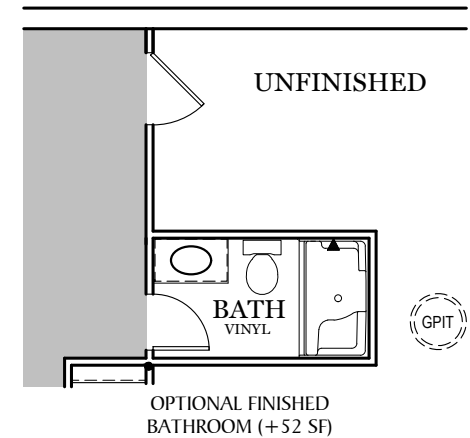

TRADITIONAL** FLOOR PLAN SHOWN

Foundation

RIDLEY

** TRADITIONAL FLOOR PLAN ONLY AVAILABLE IN SELECT COMMUNITIES

PDF LAST UPDATED 4/1/2024

■ = CARPETED AREA

⊗ = FLUSH MOUNT RECESSED-STYLE LIGHT

ALL IMAGES ARE FOR ARTISTIC PURPOSES ONLY AND MAY CONTAIN ADDITIONAL FEATURES OR DESIGN OPTIONS NOT AVAILABLE ON ALL HOME PLANS AND IN ALL NEIGHBORHOODS. ROOM SIZE DIMENSIONS AND SQUARE FOOTAGES ARE APPROXIMATE. CONTACT SALES AGENT FOR MORE INFORMATION. TERMS AND CONDITIONS APPLY. [HTTPS://EGSTOLTZFUSHOMES.COM/TERMS-AND-CONDITIONS/](https://EGSTOLTZFUSHOMES.COM/TERMS-AND-CONDITIONS/)