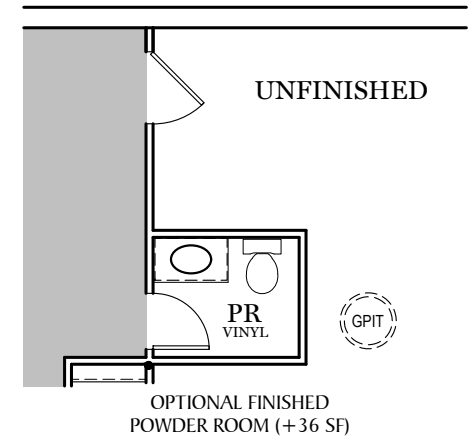

TRADITIONAL** FLOOR PLAN SHOWN

Foundation

RIDLEY

** TRADITIONAL FLOOR PLAN ONLY AVAILABLE IN SELECT COMMUNITIES

PDF LAST UPDATED 4/1/2024

■ = CARPETED AREA

⊗ = FLUSH MOUNT RECESSED-STYLE LIGHT

ALL IMAGES ARE FOR ARTISTIC PURPOSES ONLY AND MAY CONTAIN ADDITIONAL FEATURES OR DESIGN OPTIONS NOT AVAILABLE ON ALL HOME PLANS AND IN ALL NEIGHBORHOODS. ROOM SIZE DIMENSIONS AND SQUARE FOOTAGES ARE APPROXIMATE. CONTACT SALES AGENT FOR MORE INFORMATION. TERMS AND CONDITIONS APPLY. [HTTPS://EGSTOLTZFUSHOMES.COM/TERMS-AND-CONDITIONS/](https://EGSTOLTZFUSHOMES.COM/TERMS-AND-CONDITIONS/)