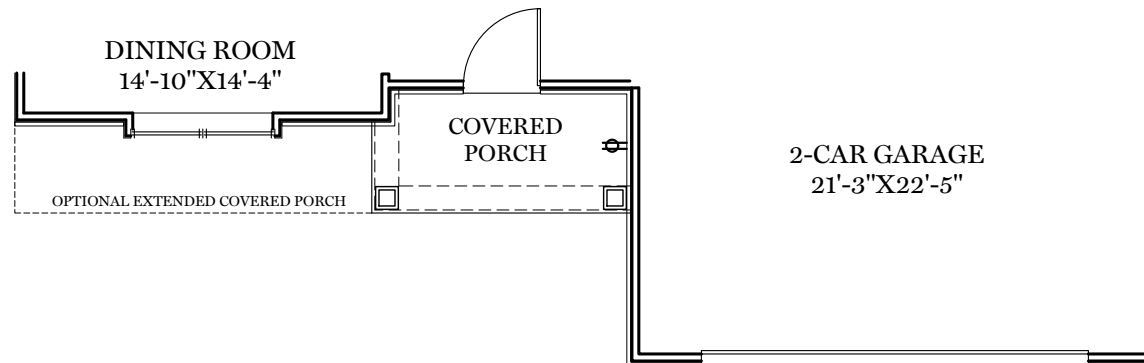

HERITAGE FLOOR PLAN

ALL IMAGES ARE FOR ARTISTIC PURPOSES ONLY AND MAY CONTAIN ADDITIONAL FEATURES OR DESIGN OPTIONS NOT AVAILABLE ON ALL HOME PLANS AND IN ALL NEIGHBORHOODS. ROOM SIZE DIMENSIONS AND SQUARE FOOTAGES ARE APPROXIMATE. CONTACT SALES AGENT FOR MORE INFORMATION. TERMS AND CONDITIONS APPLY. [HTTPS://EGSTOLTZFUSHOMES.COM/TERMS-AND-CONDITIONS/](https://EGSTOLTZFUSHOMES.COM/TERMS-AND-CONDITIONS/)