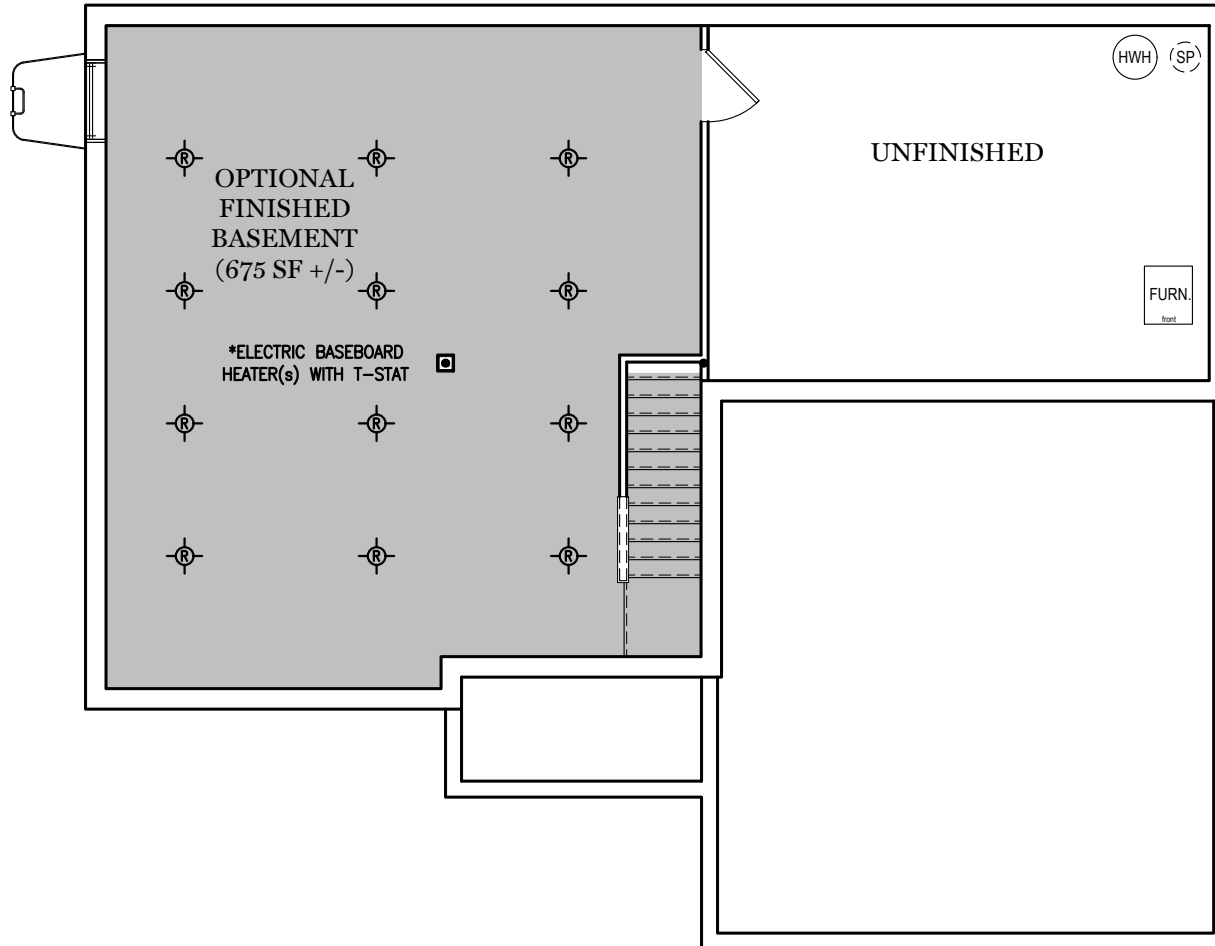

TRADITIONAL** FLOOR PLAN SHOWN

Foundation

RIDLEY

** TRADITIONAL FLOOR PLAN ONLY AVAILABLE IN SELECT COMMUNITIES

PDF LAST UPDATED 4/1/2024

■ = CARPETED AREA

⊗ = FLUSH MOUNT RECESSED-STYLE LIGHT

ALL IMAGES ARE FOR ARTISTIC PURPOSES ONLY AND MAY CONTAIN ADDITIONAL FEATURES OR DESIGN OPTIONS NOT AVAILABLE ON ALL HOME PLANS AND IN ALL NEIGHBORHOODS. ROOM SIZE DIMENSIONS AND SQUARE FOOTAGES ARE APPROXIMATE. CONTACT SALES AGENT FOR MORE INFORMATION. TERMS AND CONDITIONS APPLY. [HTTPS://EGSTOLTZFUSHOMES.COM/TERMS-AND-CONDITIONS/](https://EGSTOLTZFUSHOMES.COM/TERMS-AND-CONDITIONS/)

OPTIONAL EXTENDED COVERED PORCH

TRADITIONAL ELEVATION**

OPTIONAL EXTENDED COVERED PORCH

CLASSIC ELEVATION

ALL IMAGES ARE FOR ARTISTIC PURPOSES ONLY AND MAY CONTAIN ADDITIONAL FEATURES OR DESIGN OPTIONS NOT AVAILABLE ON ALL HOME PLANS AND IN ALL NEIGHBORHOODS. ROOM SIZE DIMENSIONS AND SQUARE FOOTAGES ARE APPROXIMATE. CONTACT SALES AGENT FOR MORE INFORMATION. TERMS AND CONDITIONS APPLY. [HTTPS://EGSTOLTZFUSHOMES.COM/TERMS-AND-CONDITIONS/](https://egstoltzfushomes.com/terms-and-conditions/)