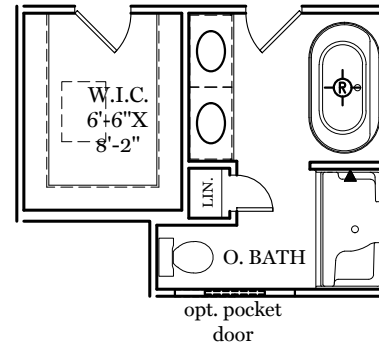

- = CARPETED AREA
- ⊕ = EXTERIOR RECEPTACLE
- HB ⊕ = EXTERIOR HOSE BIBB
- ⊕ = FLUSH MOUNT RECESSED-STYLE LIGHT
- ⊙ = CEILING LIGHT

TRADITIONAL**, CLASSIC, AMERICAN, & HERITAGE FLOOR PLAN SHOWN

ALL IMAGES ARE FOR ARTISTIC PURPOSES ONLY AND MAY CONTAIN ADDITIONAL FEATURES OR DESIGN OPTIONS NOT AVAILABLE ON ALL HOME PLANS AND IN ALL NEIGHBORHOODS. ROOM SIZE DIMENSIONS AND SQUARE FOOTAGES ARE APPROXIMATE. CONTACT SALES AGENT FOR MORE INFORMATION. TERMS AND CONDITIONS APPLY. [HTTPS://EGSTOLTZFUSHOMES.COM/TERMS-AND-CONDITIONS/](https://EGSTOLTZFUSHOMES.COM/TERMS-AND-CONDITIONS/)

⊗ = FLUSH MOUNT RECESSED-STYLE LIGHT

OPTIONAL LUXURY BATH

OPTIONAL SPA BATH

ALL IMAGES ARE FOR ARTISTIC PURPOSES ONLY AND MAY CONTAIN ADDITIONAL FEATURES OR DESIGN OPTIONS NOT AVAILABLE ON ALL HOME PLANS AND IN ALL NEIGHBORHOODS. ROOM SIZE DIMENSIONS AND SQUARE FOOTAGES ARE APPROXIMATE. CONTACT SALES AGENT FOR MORE INFORMATION. TERMS AND CONDITIONS APPLY. [HTTPS://EGSTOLTZFUSHOMES.COM/TERMS-AND-CONDITIONS/](https://EGSTOLTZFUSHOMES.COM/TERMS-AND-CONDITIONS/)