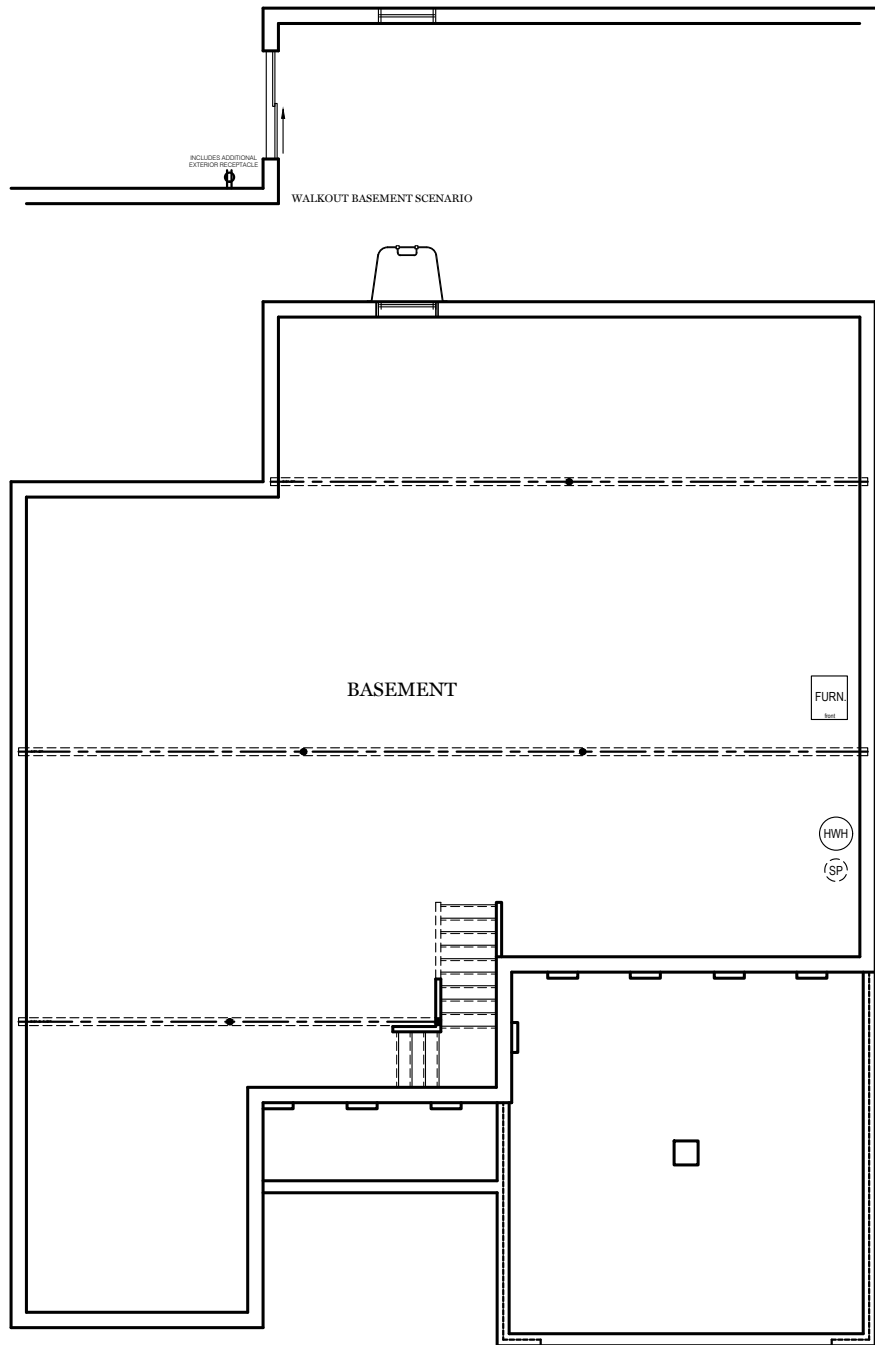

- = CARPETED AREA
- ⊕ = EXTERIOR RECEPTACLE
- HB ⊕ = EXTERIOR HOSE BIBB
- ⊕ = FLUSH MOUNT RECESSED-STYLE LIGHT
- ⊙ = CEILING LIGHT

TRADITIONAL**, CLASSIC, AMERICAN, & HERITAGE FLOOR PLAN SHOWN

ALL IMAGES ARE FOR ARTISTIC PURPOSES ONLY AND MAY CONTAIN ADDITIONAL FEATURES OR DESIGN OPTIONS NOT AVAILABLE ON ALL HOME PLANS AND IN ALL NEIGHBORHOODS. ROOM SIZE DIMENSIONS AND SQUARE FOOTAGES ARE APPROXIMATE. CONTACT SALES AGENT FOR MORE INFORMATION. TERMS AND CONDITIONS APPLY. [HTTPS://EGSTOLTZFUSHOMES.COM/TERMS-AND-CONDITIONS/](https://EGSTOLTZFUSHOMES.COM/TERMS-AND-CONDITIONS/)

⊗ = FLUSH MOUNT RECESSED-STYLE LIGHT

OPTIONAL LUXURY BATH

OPTIONAL SPA BATH

ALL IMAGES ARE FOR ARTISTIC PURPOSES ONLY AND MAY CONTAIN ADDITIONAL FEATURES OR DESIGN OPTIONS NOT AVAILABLE ON ALL HOME PLANS AND IN ALL NEIGHBORHOODS. ROOM SIZE DIMENSIONS AND SQUARE FOOTAGES ARE APPROXIMATE. CONTACT SALES AGENT FOR MORE INFORMATION. TERMS AND CONDITIONS APPLY. [HTTPS://EGSTOLTZFUSHOMES.COM/TERMS-AND-CONDITIONS/](https://EGSTOLTZFUSHOMES.COM/TERMS-AND-CONDITIONS/)

TRADITIONAL** FLOOR PLAN SHOWN

Foundation

SUMMERGROVE

** TRADITIONAL FLOOR PLAN ONLY AVAILABLE IN SELECT COMMUNITIES

E.G.S. RESERVES THE RIGHT TO RELOCATE MECHANICALS AS REQ. BY SITE CONDITIONS

ALL IMAGES ARE FOR ARTISTIC PURPOSES ONLY AND MAY CONTAIN ADDITIONAL FEATURES OR DESIGN OPTIONS NOT AVAILABLE ON ALL HOME PLANS AND IN ALL NEIGHBORHOODS. ROOM SIZE DIMENSIONS AND SQUARE FOOTAGES ARE APPROXIMATE. CONTACT SALES AGENT FOR MORE INFORMATION. TERMS AND CONDITIONS APPLY. [HTTPS://EGSTOLTZFUSHOMES.COM/TERMS-AND-CONDITIONS/](https://EGSTOLTZFUSHOMES.COM/TERMS-AND-CONDITIONS/)