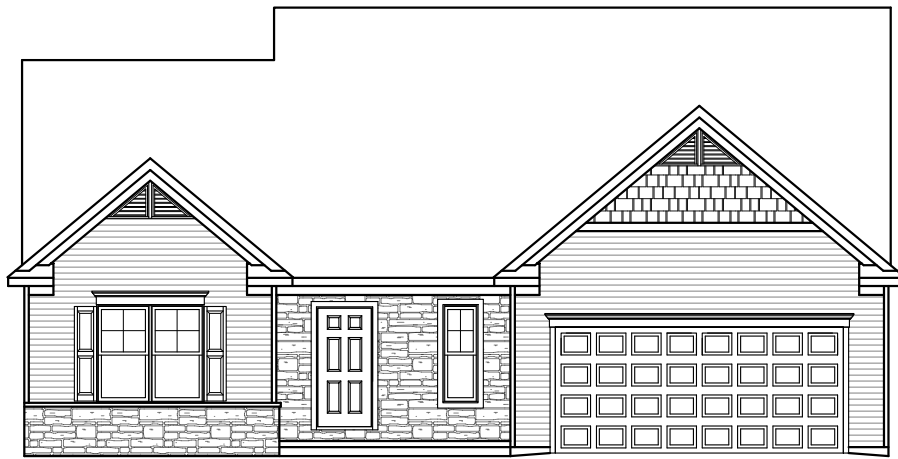

- = CARPETED AREA
- ⊕ = EXTERIOR RECEPTACLE
- HB ⊕ = EXTERIOR HOSE BIBB
- ⊕ = FLUSH MOUNT RECESSED-STYLE LIGHT
- ⊙ = CEILING LIGHT

TRADITIONAL**, CLASSIC, AMERICAN, & HERITAGE FLOOR PLAN SHOWN

ALL IMAGES ARE FOR ARTISTIC PURPOSES ONLY AND MAY CONTAIN ADDITIONAL FEATURES OR DESIGN OPTIONS NOT AVAILABLE ON ALL HOME PLANS AND IN ALL NEIGHBORHOODS. ROOM SIZE DIMENSIONS AND SQUARE FOOTAGES ARE APPROXIMATE. CONTACT SALES AGENT FOR MORE INFORMATION. TERMS AND CONDITIONS APPLY. [HTTPS://EGSTOLTZFUSHOMES.COM/TERMS-AND-CONDITIONS/](https://EGSTOLTZFUSHOMES.COM/TERMS-AND-CONDITIONS/)

TRADITIONAL ELEVATION**

CLASSIC ELEVATION

AMERICAN ELEVATION

HERITAGE ELEVATION