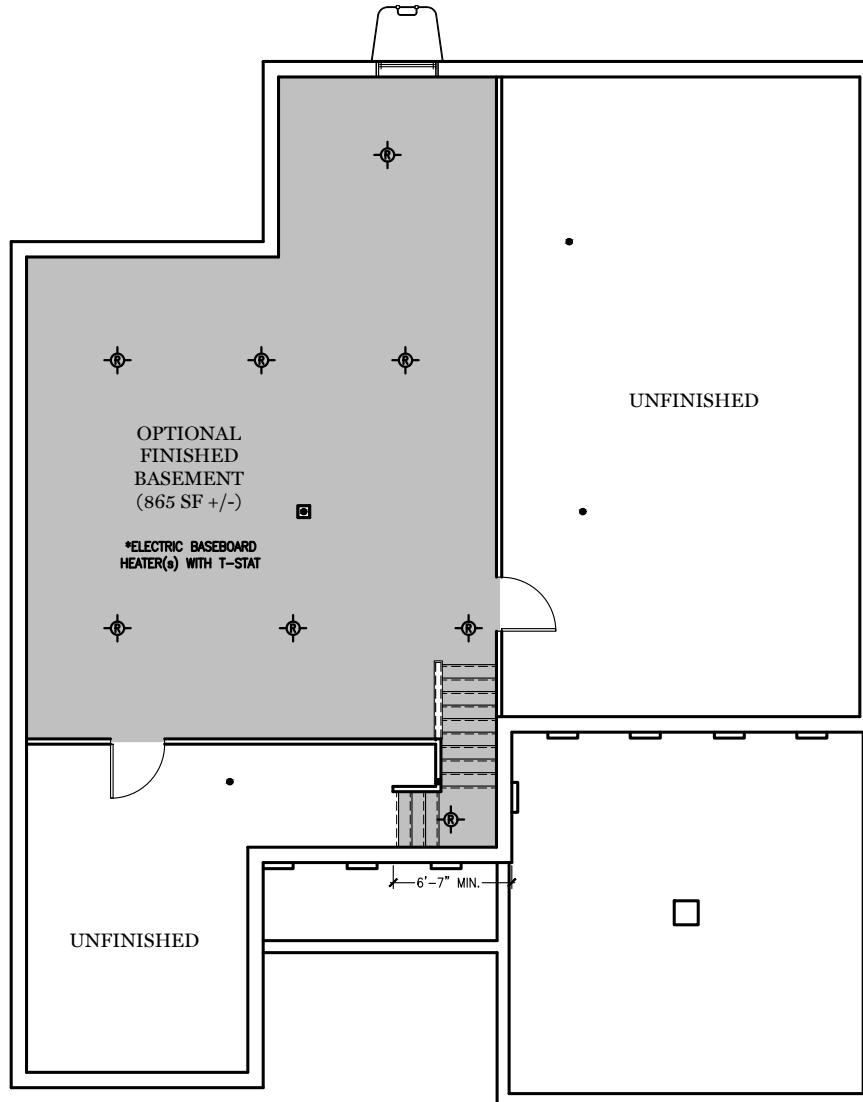

TRADITIONAL** FLOOR PLAN SHOWN

Foundation

SUMMERGROVE

** TRADITIONAL FLOOR PLAN ONLY AVAILABLE IN SELECT COMMUNITIES

E.G.S. RESERVES THE RIGHT TO RELOCATE MECHANICALS AS REQ. BY SITE CONDITIONS

ALL IMAGES ARE FOR ARTISTIC PURPOSES ONLY AND MAY CONTAIN ADDITIONAL FEATURES OR DESIGN OPTIONS NOT AVAILABLE ON ALL HOME PLANS AND IN ALL NEIGHBORHOODS. ROOM SIZE DIMENSIONS AND SQUARE FOOTAGES ARE APPROXIMATE. CONTACT SALES AGENT FOR MORE INFORMATION. TERMS AND CONDITIONS APPLY. [HTTPS://EGSTOLTZFUSHOMES.COM/TERMS-AND-CONDITIONS/](https://EGSTOLTZFUSHOMES.COM/TERMS-AND-CONDITIONS/)

PDF LAST UPDATED 6/18/2024

EGStoltzfus

BUILDING ONE STORY AT A TIME

■ = CARPETED AREA

⊙ = FLUSH MOUNT RECESSED-STYLE LIGHT

OPTIONAL FINISHED
POWDER ROOM (+41 SF)

OPTIONAL FINISHED
BATHROOM (+55 SF)

ALL IMAGES ARE FOR ARTISTIC
PURPOSES ONLY AND MAY CONTAIN
ADDITIONAL FEATURES OR DESIGN
OPTIONS NOT AVAILABLE ON ALL
HOME PLANS AND IN ALL
NEIGHBORHOODS. ROOM SIZE
DIMENSIONS AND SQUARE FOOTAGES
ARE APPROXIMATE. CONTACT SALES
AGENT FOR MORE INFORMATION.
TERMS AND CONDITIONS APPLY.
[HTTPS://EGSTOLTZFUSHOMES.COM/
TERMS-AND-CONDITIONS/](https://EGSTOLTZFUSHOMES.COM/TERMS-AND-CONDITIONS/)