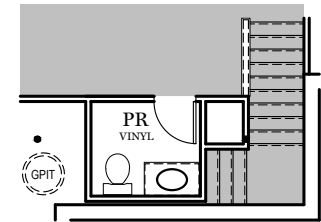

PDF LAST UPDATED 6/18/2024

EGStoltzfus

BUILDING ONE STORY AT A TIME

■ = CARPETED AREA

⊙ = FLUSH MOUNT RECESSED-STYLE LIGHT

OPTIONAL FINISHED
POWDER ROOM (+41 SF)

OPTIONAL FINISHED
BATHROOM (+55 SF)

ALL IMAGES ARE FOR ARTISTIC
PURPOSES ONLY AND MAY CONTAIN
ADDITIONAL FEATURES OR DESIGN
OPTIONS NOT AVAILABLE ON ALL
HOME PLANS AND IN ALL
NEIGHBORHOODS. ROOM SIZE
DIMENSIONS AND SQUARE FOOTAGES
ARE APPROXIMATE. CONTACT SALES
AGENT FOR MORE INFORMATION.
TERMS AND CONDITIONS APPLY.
[HTTPS://EGSTOLTZFUSHOMES.COM/
TERMS-AND-CONDITIONS/](https://EGSTOLTZFUSHOMES.COM/TERMS-AND-CONDITIONS/)

TRADITIONAL ELEVATION**

CLASSIC ELEVATION

AMERICAN ELEVATION

HERITAGE ELEVATION