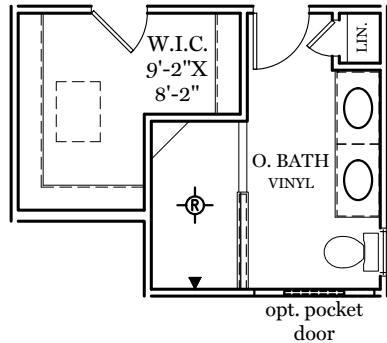

- = CARPETED AREA
- ⊕ = EXTERIOR RECEPTACLE
- HB ⊕ = EXTERIOR HOSE BIBB
- ⊕ = FLUSH MOUNT RECESSED-STYLE LIGHT
- ⊙ = CEILING LIGHT

TRADITIONAL**, CLASSIC, AMERICAN, & HERITAGE FLOOR PLAN SHOWN

ALL IMAGES ARE FOR ARTISTIC PURPOSES ONLY AND MAY CONTAIN ADDITIONAL FEATURES OR DESIGN OPTIONS NOT AVAILABLE ON ALL HOME PLANS AND IN ALL NEIGHBORHOODS. ROOM SIZE DIMENSIONS AND SQUARE FOOTAGES ARE APPROXIMATE. CONTACT SALES AGENT FOR MORE INFORMATION. TERMS AND CONDITIONS APPLY. [HTTPS://EGSTOLTZFUSHOMES.COM/TERMS-AND-CONDITIONS/](https://EGSTOLTZFUSHOMES.COM/TERMS-AND-CONDITIONS/)

⊗ = FLUSH MOUNT RECESSED-STYLE LIGHT

OPTIONAL LUXURY BATH

OPTIONAL SPA BATH

ALL IMAGES ARE FOR ARTISTIC PURPOSES ONLY AND MAY CONTAIN ADDITIONAL FEATURES OR DESIGN OPTIONS NOT AVAILABLE ON ALL HOME PLANS AND IN ALL NEIGHBORHOODS. ROOM SIZE DIMENSIONS AND SQUARE FOOTAGES ARE APPROXIMATE. CONTACT SALES AGENT FOR MORE INFORMATION. TERMS AND CONDITIONS APPLY. [HTTPS://EGSTOLTZFUSHOMES.COM/TERMS-AND-CONDITIONS/](https://EGSTOLTZFUSHOMES.COM/TERMS-AND-CONDITIONS/)