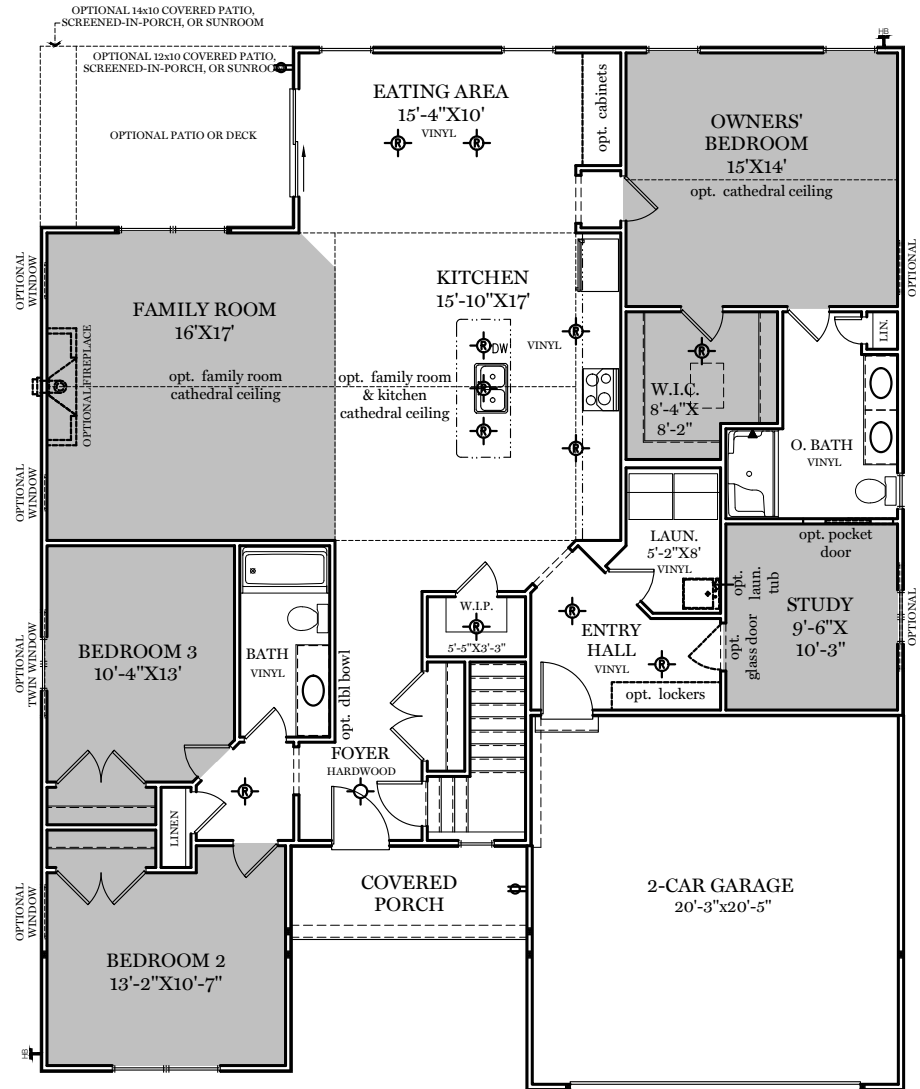

- = CARPETED AREA
- ⊕ = EXTERIOR RECEPTACLE
- HB ⊕ = EXTERIOR HOSE BIBB
- ⊕ = FLUSH MOUNT RECESSED-STYLE LIGHT
- ⊙ = CEILING LIGHT

TRADITIONAL**, CLASSIC, AMERICAN, & HERITAGE FLOOR PLAN SHOWN

ALL IMAGES ARE FOR ARTISTIC PURPOSES ONLY AND MAY CONTAIN ADDITIONAL FEATURES OR DESIGN OPTIONS NOT AVAILABLE ON ALL HOME PLANS AND IN ALL NEIGHBORHOODS. ROOM SIZE DIMENSIONS AND SQUARE FOOTAGES ARE APPROXIMATE. CONTACT SALES AGENT FOR MORE INFORMATION. TERMS AND CONDITIONS APPLY. [HTTPS://EGSTOLTZFUSHOMES.COM/TERMS-AND-CONDITIONS/](https://EGSTOLTZFUSHOMES.COM/TERMS-AND-CONDITIONS/)

⊗ = FLUSH MOUNT RECESSED-STYLE LIGHT

OPTIONAL LUXURY BATH

OPTIONAL SPA BATH

ALL IMAGES ARE FOR ARTISTIC PURPOSES ONLY AND MAY CONTAIN ADDITIONAL FEATURES OR DESIGN OPTIONS NOT AVAILABLE ON ALL HOME PLANS AND IN ALL NEIGHBORHOODS. ROOM SIZE DIMENSIONS AND SQUARE FOOTAGES ARE APPROXIMATE. CONTACT SALES AGENT FOR MORE INFORMATION. TERMS AND CONDITIONS APPLY. [HTTPS://EGSTOLTZFUSHOMES.COM/TERMS-AND-CONDITIONS/](https://EGSTOLTZFUSHOMES.COM/TERMS-AND-CONDITIONS/)

TRADITIONAL** FLOOR PLAN SHOWN

Foundation

SUMMERGROVE

** TRADITIONAL FLOOR PLAN ONLY AVAILABLE IN SELECT COMMUNITIES

E.G.S. RESERVES THE RIGHT TO RELOCATE MECHANICALS AS REQ. BY SITE CONDITIONS

ALL IMAGES ARE FOR ARTISTIC PURPOSES ONLY AND MAY CONTAIN ADDITIONAL FEATURES OR DESIGN OPTIONS NOT AVAILABLE ON ALL HOME PLANS AND IN ALL NEIGHBORHOODS. ROOM SIZE DIMENSIONS AND SQUARE FOOTAGES ARE APPROXIMATE. CONTACT SALES AGENT FOR MORE INFORMATION. TERMS AND CONDITIONS APPLY. [HTTPS://EGSTOLTZFUSHOMES.COM/TERMS-AND-CONDITIONS/](https://EGSTOLTZFUSHOMES.COM/TERMS-AND-CONDITIONS/)