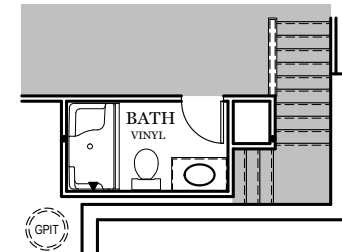

PDF LAST UPDATED 6/18/2024

EGStoltzfus

BUILDING ONE STORY AT A TIME

■ = CARPETED AREA

⊙ = FLUSH MOUNT RECESSED-STYLE LIGHT

OPTIONAL FINISHED
POWDER ROOM (+41 SF)

OPTIONAL FINISHED
BATHROOM (+55 SF)

ALL IMAGES ARE FOR ARTISTIC
PURPOSES ONLY AND MAY CONTAIN
ADDITIONAL FEATURES OR DESIGN
OPTIONS NOT AVAILABLE ON ALL
HOME PLANS AND IN ALL
NEIGHBORHOODS. ROOM SIZE
DIMENSIONS AND SQUARE FOOTAGES
ARE APPROXIMATE. CONTACT SALES
AGENT FOR MORE INFORMATION.
TERMS AND CONDITIONS APPLY.
[HTTPS://EGSTOLTZFUSHOMES.COM/
TERMS-AND-CONDITIONS/](https://EGSTOLTZFUSHOMES.COM/TERMS-AND-CONDITIONS/)

TRADITIONAL ELEVATION**

CLASSIC ELEVATION

AMERICAN ELEVATION

HERITAGE ELEVATION