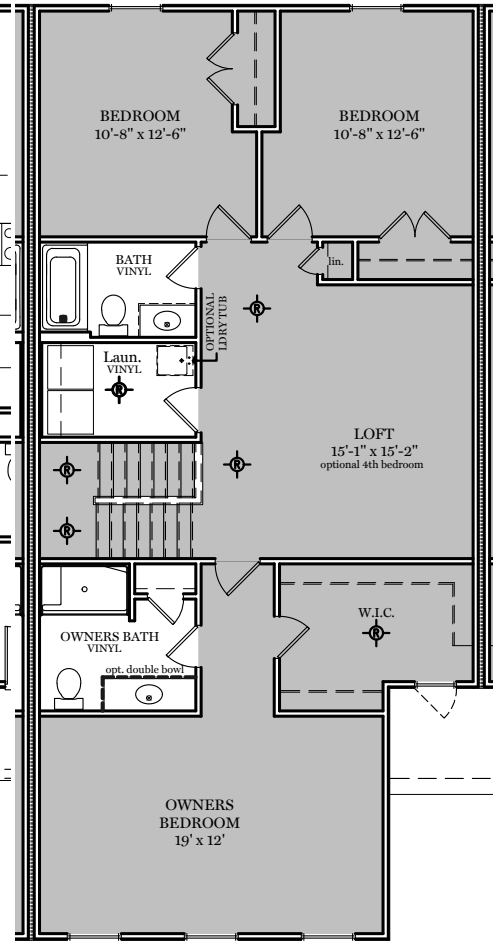

Lower Floor Plan  
(optional 432 SF finished space)

Living Floor Plan - 830 sf

Upper Floor Plan - 1229 sf

- = CARPETED AREA
- ⊕ = EXTERIOR RECEPTACLE
- ⊞ = CABLE T.V. OUTLET W/ ELECTRICAL OUTLET
- ⊙ = FLUSH MOUNT RECESSED-STYLE LIGHT
- ⊘ = CEILING LIGHT
- HT = EXTERIOR HOSE BIBB

## PARRISH SEQUENCE "R"

ALL IMAGES ARE FOR ARTISTIC PURPOSES ONLY AND MAY CONTAIN ADDITIONAL FEATURES OR DESIGN OPTIONS NOT AVAILABLE ON ALL HOME PLANS AND IN ALL NEIGHBORHOODS. ROOM SIZE DIMENSIONS AND SQUARE FOOTAGES ARE APPROXIMATE. CONTACT SALES AGENT FOR MORE INFORMATION. TERMS AND CONDITIONS APPLY. [HTTPS://EGSTOLTZFUSHOMES.COM/TERMS-AND-CONDITIONS/](https://egstoltzfushomes.com/terms-and-conditions/)

optional 4th Bedroom

Lower Floor Plan  
(optional 423 SF finished space)

Living Floor Plan - 830 sf

Upper Floor Plan - 1229 sf

-  = CARPETED AREA
-  = FLUSH MOUNT RECESSED-STYLE LIGHT
-  = CEILING LIGHT
-  = EXTERIOR RECEPTACLE
-  = CABLE T.V. OUTLET W/ ELECTRICAL OUTLET
-  = EXTERIOR HOSE BIBB

optional 4th Bedroom

Lower Floor Plan  
(optional 423 SF finished space)

Living Floor Plan - 830 sf

Upper Floor Plan - 1229 sf

-  = CARPETED AREA
-  = FLUSH MOUNT RECESSED-STYLE LIGHT
-  = CEILING LIGHT
-  = EXTERIOR RECEPTACLE
-  = CABLE T.V. OUTLET
-  = W/ ELECTRICAL OUTLET
-  = EXTERIOR HOSE BIBB