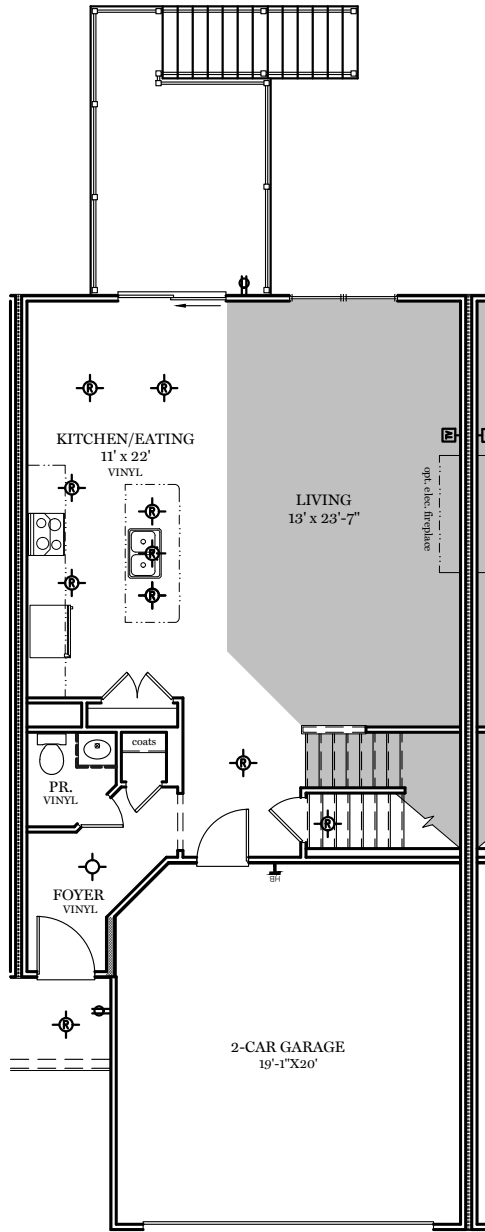

optional 4th Bedroom

Lower Floor Plan  
(optional 423 SF finished space)

Living Floor Plan - 830 sf

Upper Floor Plan - 1229 sf

-  = CARPETED AREA
-  = FLUSH MOUNT RECESSED-STYLE LIGHT
-  = CEILING LIGHT
-  = EXTERIOR RECEPTACLE
-  = CABLE T.V. OUTLET W/ ELECTRICAL OUTLET
-  = EXTERIOR HOSE BIBB

## PARRISH SEQUENCE "S"

ALL IMAGES ARE FOR ARTISTIC PURPOSES ONLY AND MAY CONTAIN ADDITIONAL FEATURES OR DESIGN OPTIONS NOT AVAILABLE ON ALL HOME PLANS AND IN ALL NEIGHBORHOODS. ROOM SIZE DIMENSIONS AND SQUARE FOOTAGES ARE APPROXIMATE. CONTACT SALES AGENT FOR MORE INFORMATION. TERMS AND CONDITIONS APPLY. [HTTPS://EGSTOLTZFUSHOMES.COM/TERMS-AND-CONDITIONS/](https://egstoltzfushomes.com/terms-and-conditions/)

optional 4th Bedroom

Lower Floor Plan  
(optional 423 SF finished space)

Living Floor Plan - 830 sf

Upper Floor Plan - 1229 sf

-  = CARPETED AREA
-  = FLUSH MOUNT RECESSED-STYLE LIGHT
-  = CEILING LIGHT
-  = EXTERIOR RECEPTACLE
-  = CABLE T.V. OUTLET
-  = W/ ELECTRICAL OUTLET
-  = EXTERIOR HOSE BIBB