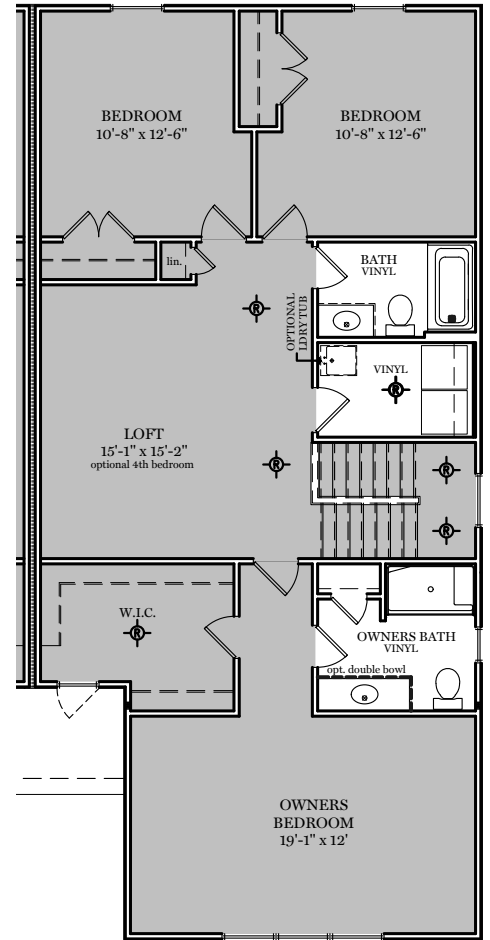

Lower Floor Plan  
(optional 432 SF finished space)

Living Floor Plan - 830 sf

Upper Floor Plan - 1229 sf

- = CARPETED AREA
- ⊕ = EXTERIOR RECEPTACLE
- ⊞ = CABLE T.V. OUTLET W/ ELECTRICAL OUTLET
- ⊙ = FLUSH MOUNT RECESSED-STYLE LIGHT
- ⊘ = CEILING LIGHT
- HT = EXTERIOR HOSE BIBB

optional 4th Bedroom

Lower Floor Plan  
(optional 423 SF finished space)

Living Floor Plan - 830 sf

Upper Floor Plan - 1229 sf

-  = CARPETED AREA
-  = FLUSH MOUNT RECESSED-STYLE LIGHT
-  = CEILING LIGHT
-  = EXTERIOR RECEPTACLE
-  = CABLE T.V. OUTLET W/ ELECTRICAL OUTLET
-  = EXTERIOR HOSE BIBB