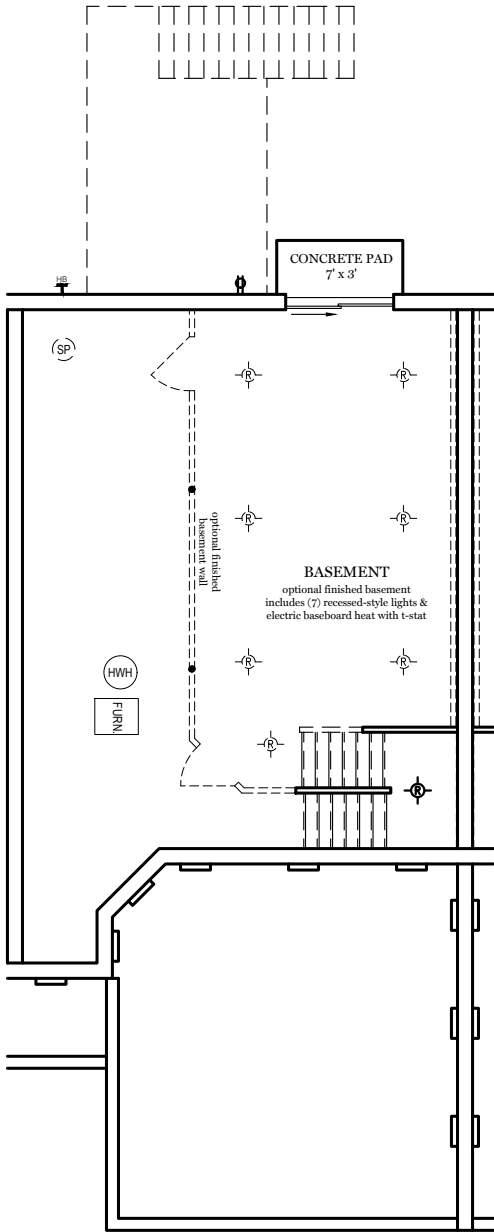

Lower Floor Plan
(optional 423 SF finished space)