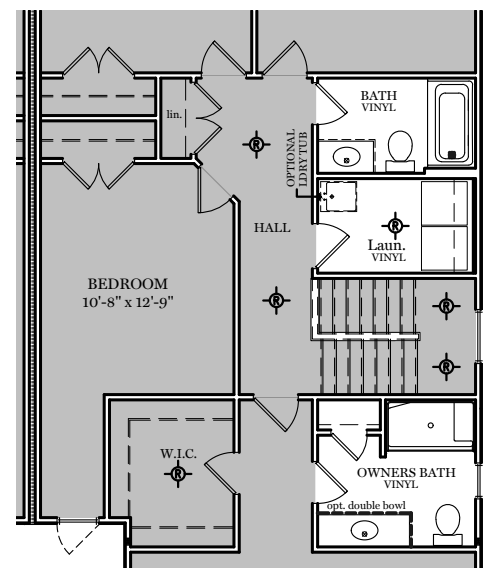

Lower Floor Plan  
(optional 432 SF finished space)

Living Floor Plan - 830 sf

Upper Floor Plan - 1229 sf

- = CARPETED AREA
- ⊕ = EXTERIOR RECEPTACLE
- ⊞ = CABLE T.V. OUTLET W/ ELECTRICAL OUTLET
- ⊙ = FLUSH MOUNT RECESSED-STYLE LIGHT
- ⊘ = CEILING LIGHT
- HT = EXTERIOR HOSE BIBB

optional 4th Bedroom

Lower Floor Plan  
(optional 423 SF finished space)

Living Floor Plan - 830 sf

Upper Floor Plan - 1229 sf

-  = CARPETED AREA
-  = FLUSH MOUNT RECESSED-STYLE LIGHT
-  = CEILING LIGHT
-  = EXTERIOR RECEPTACLE
-  = CABLE T.V. OUTLET W/ ELECTRICAL OUTLET
-  = EXTERIOR HOSE BIBB