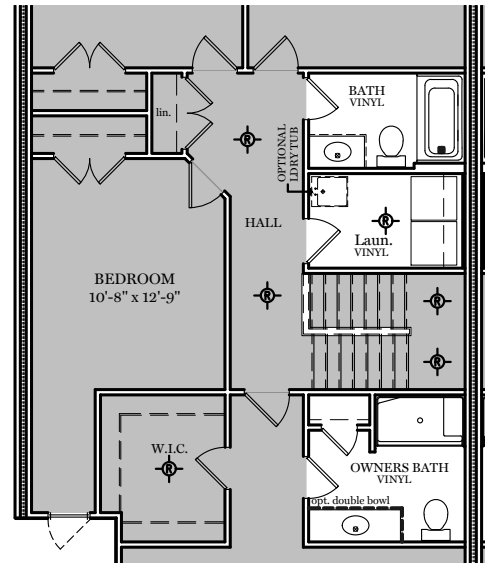

optional 4th Bedroom

Lower Floor Plan  
(optional 423 SF finished space)

Living Floor Plan - 830 sf

Upper Floor Plan - 1229 sf

-  = CARPETED AREA
-  = FLUSH MOUNT RECESSED-STYLE LIGHT
-  = CEILING LIGHT
-  = EXTERIOR RECEPTACLE
-  = CABLE T.V. OUTLET W/ ELECTRICAL OUTLET
-  = EXTERIOR HOSE BIBB

## PARRISH SEQUENCE "S"

ALL IMAGES ARE FOR ARTISTIC PURPOSES ONLY AND MAY CONTAIN ADDITIONAL FEATURES OR DESIGN OPTIONS NOT AVAILABLE ON ALL HOME PLANS AND IN ALL NEIGHBORHOODS. ROOM SIZE DIMENSIONS AND SQUARE FOOTAGES ARE APPROXIMATE. CONTACT SALES AGENT FOR MORE INFORMATION. TERMS AND CONDITIONS APPLY. [HTTPS://EGSTOLTZFUSHOMES.COM/TERMS-AND-CONDITIONS/](https://egstoltzfushomes.com/terms-and-conditions/)

optional 4th Bedroom

Lower Floor Plan  
(optional 423 SF finished space)

Living Floor Plan - 830 sf

Upper Floor Plan - 1229 sf

-  = CARPETED AREA
-  = FLUSH MOUNT RECESSED-STYLE LIGHT
-  = CEILING LIGHT
-  = EXTERIOR RECEPTACLE
-  = CABLE T.V. OUTLET
-  = W/ ELECTRICAL OUTLET
-  = EXTERIOR HOSE BIBB

## PARRISH SEQUENCE "T"

ALL IMAGES ARE FOR ARTISTIC PURPOSES ONLY AND MAY CONTAIN ADDITIONAL FEATURES OR DESIGN OPTIONS NOT AVAILABLE ON ALL HOME PLANS AND IN ALL NEIGHBORHOODS. ROOM SIZE DIMENSIONS AND SQUARE FOOTAGES ARE APPROXIMATE. CONTACT SALES AGENT FOR MORE INFORMATION. TERMS AND CONDITIONS APPLY. [HTTPS://EGSTOLTZFUSHOMES.COM/TERMS-AND-CONDITIONS/](https://egstoltzfushomes.com/terms-and-conditions/)