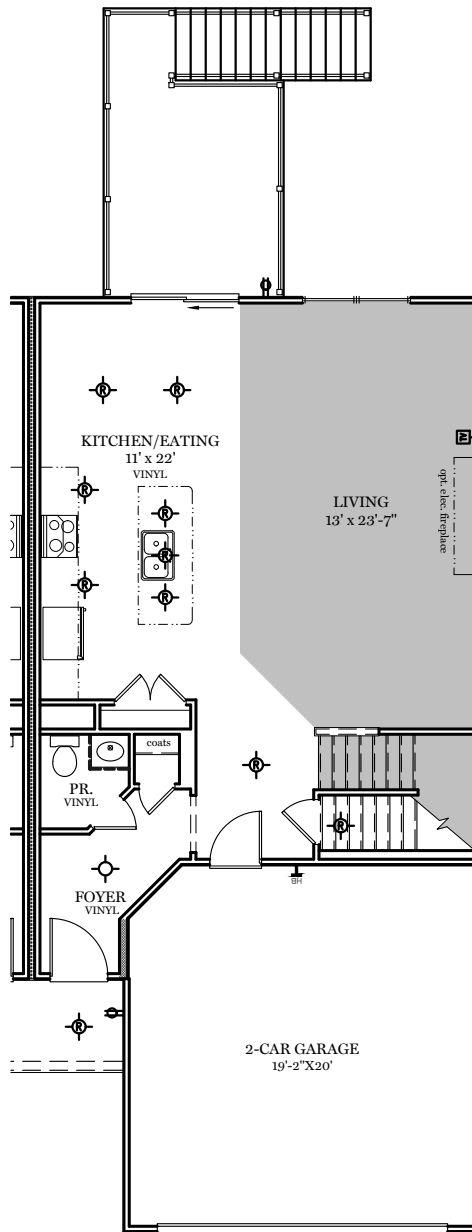

Lower Floor Plan  
(optional 432 SF finished space)

Living Floor Plan - 830 sf

Upper Floor Plan - 1229 sf

- = CARPETED AREA
- ⊕ = EXTERIOR RECEPTACLE
- ⊞ = CABLE T.V. OUTLET W/ ELECTRICAL OUTLET
- ⊙ = FLUSH MOUNT RECESSED-STYLE LIGHT
- ⊘ = CEILING LIGHT
- HT = EXTERIOR HOSE BIBB

## PARRISH SEQUENCE "R"

ALL IMAGES ARE FOR ARTISTIC PURPOSES ONLY AND MAY CONTAIN ADDITIONAL FEATURES OR DESIGN OPTIONS NOT AVAILABLE ON ALL HOME PLANS AND IN ALL NEIGHBORHOODS. ROOM SIZE DIMENSIONS AND SQUARE FOOTAGES ARE APPROXIMATE. CONTACT SALES AGENT FOR MORE INFORMATION. TERMS AND CONDITIONS APPLY. [HTTPS://EGSTOLTZFUSHOMES.COM/TERMS-AND-CONDITIONS/](https://egstoltzfushomes.com/terms-and-conditions/)