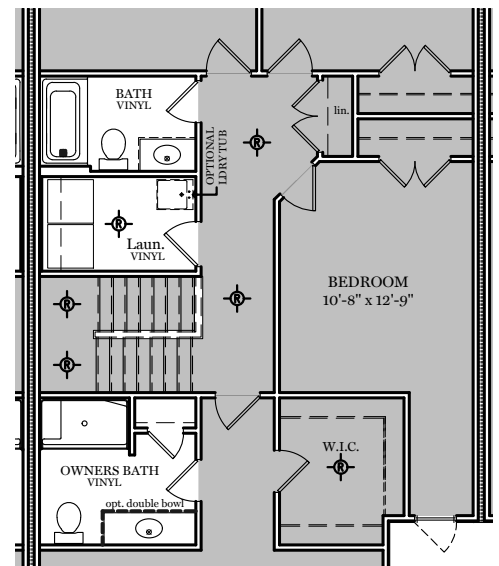

Lower Floor Plan  
(optional 432 SF finished space)

Living Floor Plan - 830 sf

Upper Floor Plan - 1229 sf

- = CARPETED AREA
- ⊕ = EXTERIOR RECEPTACLE
- ⊞ = CABLE T.V. OUTLET W/ ELECTRICAL OUTLET
- ⊙ = FLUSH MOUNT RECESSED-STYLE LIGHT
- ⊘ = CEILING LIGHT
- HT = EXTERIOR HOSE BIBB

optional 4th Bedroom

Lower Floor Plan  
(optional 423 SF finished space)

Living Floor Plan - 830 sf

Upper Floor Plan - 1229 sf

-  = CARPETED AREA
-  = FLUSH MOUNT RECESSED-STYLE LIGHT
-  = CEILING LIGHT
-  = EXTERIOR RECEPTACLE
-  = CABLE T.V. OUTLET W/ ELECTRICAL OUTLET
-  = EXTERIOR HOSE BIBB

optional 4th Bedroom

Lower Floor Plan  
(optional 423 SF finished space)

Living Floor Plan - 830 sf

Upper Floor Plan - 1229 sf

-  = CARPETED AREA
-  = FLUSH MOUNT RECESSED-STYLE LIGHT
-  = CEILING LIGHT
-  = EXTERIOR RECEPTACLE
-  = CABLE T.V. OUTLET
-  = W/ ELECTRICAL OUTLET
-  = EXTERIOR HOSE BIBB