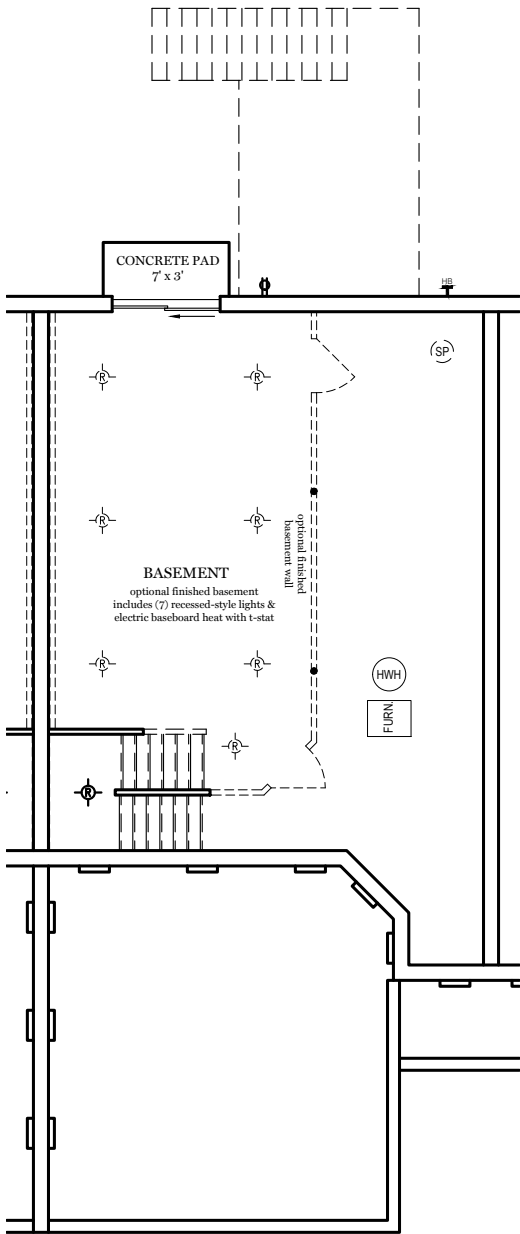

Lower Floor Plan
(optional 423 SF finished space)