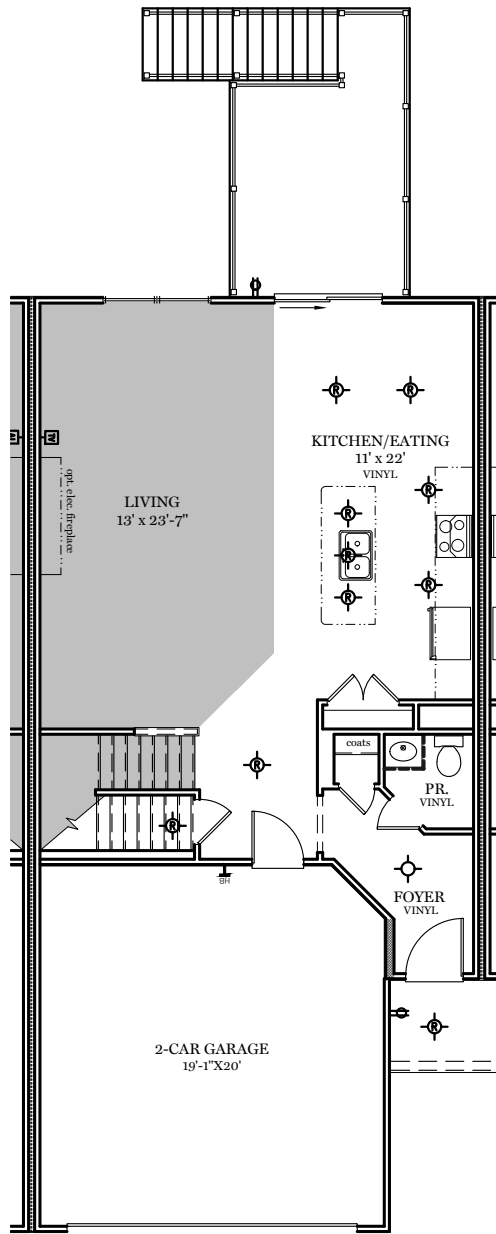

Lower Floor Plan  
(optional 432 SF finished space)

Living Floor Plan - 830 sf

Upper Floor Plan - 1229 sf

- = CARPETED AREA
- ⊕ = EXTERIOR RECEPTACLE
- ⊞ = CABLE T.V. OUTLET W/ ELECTRICAL OUTLET
- ⊙ = FLUSH MOUNT RECESSED-STYLE LIGHT
- ⊘ = CEILING LIGHT
- HT = EXTERIOR HOSE BIBB

## PARRISH SEQUENCE "R"

ALL IMAGES ARE FOR ARTISTIC PURPOSES ONLY AND MAY CONTAIN ADDITIONAL FEATURES OR DESIGN OPTIONS NOT AVAILABLE ON ALL HOME PLANS AND IN ALL NEIGHBORHOODS. ROOM SIZE DIMENSIONS AND SQUARE FOOTAGES ARE APPROXIMATE. CONTACT SALES AGENT FOR MORE INFORMATION. TERMS AND CONDITIONS APPLY. [HTTPS://EGSTOLTZFUSHOMES.COM/TERMS-AND-CONDITIONS/](https://egstoltzfushomes.com/terms-and-conditions/)

optional 4th Bedroom

Lower Floor Plan  
(optional 423 SF finished space)

Living Floor Plan - 830 sf

Upper Floor Plan - 1229 sf

-  = CARPETED AREA
-  = FLUSH MOUNT RECESSED-STYLE LIGHT
-  = CEILING LIGHT
-  = EXTERIOR RECEPTACLE
-  = CABLE T.V. OUTLET W/ ELECTRICAL OUTLET
-  = EXTERIOR HOSE BIBB