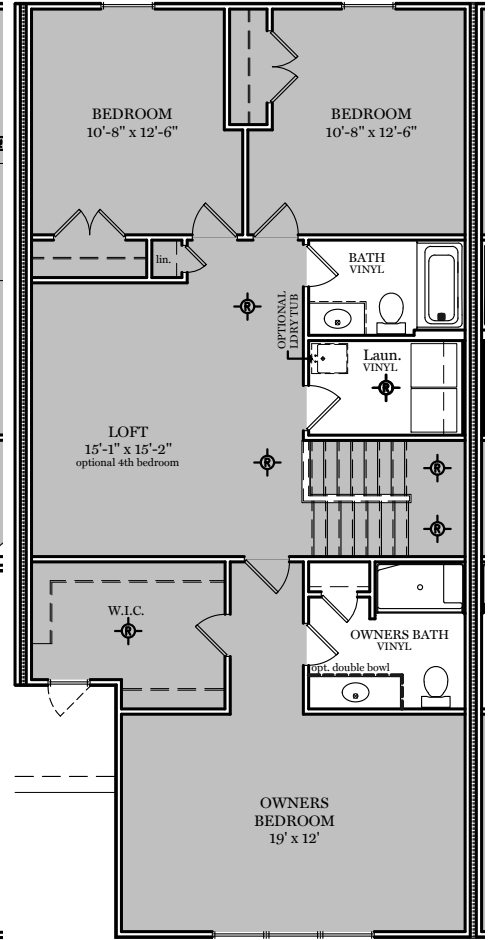

Lower Floor Plan  
(optional 432 SF finished space)

Living Floor Plan - 830 sf

Upper Floor Plan - 1229 sf

- = CARPETED AREA
- ⊕ = EXTERIOR RECEPTACLE
- ⊞ = CABLE T.V. OUTLET W/ ELECTRICAL OUTLET
- ⊙ = FLUSH MOUNT RECESSED-STYLE LIGHT
- ⊘ = CEILING LIGHT
- HT = EXTERIOR HOSE BIBB

optional 4th Bedroom

Lower Floor Plan  
(optional 423 SF finished space)

Living Floor Plan - 830 sf

Upper Floor Plan - 1229 sf

-  = CARPETED AREA
-  = FLUSH MOUNT RECESSED-STYLE LIGHT
-  = CEILING LIGHT
-  = EXTERIOR RECEPTACLE
-  = CABLE T.V. OUTLET W/ ELECTRICAL OUTLET
-  = EXTERIOR HOSE BIBB

## PARRISH SEQUENCE "S"

ALL IMAGES ARE FOR ARTISTIC PURPOSES ONLY AND MAY CONTAIN ADDITIONAL FEATURES OR DESIGN OPTIONS NOT AVAILABLE ON ALL HOME PLANS AND IN ALL NEIGHBORHOODS. ROOM SIZE DIMENSIONS AND SQUARE FOOTAGES ARE APPROXIMATE. CONTACT SALES AGENT FOR MORE INFORMATION. TERMS AND CONDITIONS APPLY. [HTTPS://EGSTOLTZFUSHOMES.COM/TERMS-AND-CONDITIONS/](https://egstoltzfushomes.com/terms-and-conditions/)

optional 4th Bedroom

Lower Floor Plan  
(optional 423 SF finished space)

Living Floor Plan - 830 sf

Upper Floor Plan - 1229 sf

-  = CARPETED AREA
-  = FLUSH MOUNT RECESSED-STYLE LIGHT
-  = CEILING LIGHT
-  = EXTERIOR RECEPTACLE
-  = CABLE T.V. OUTLET
-  = W/ ELECTRICAL OUTLET
-  = EXTERIOR HOSE BIBB