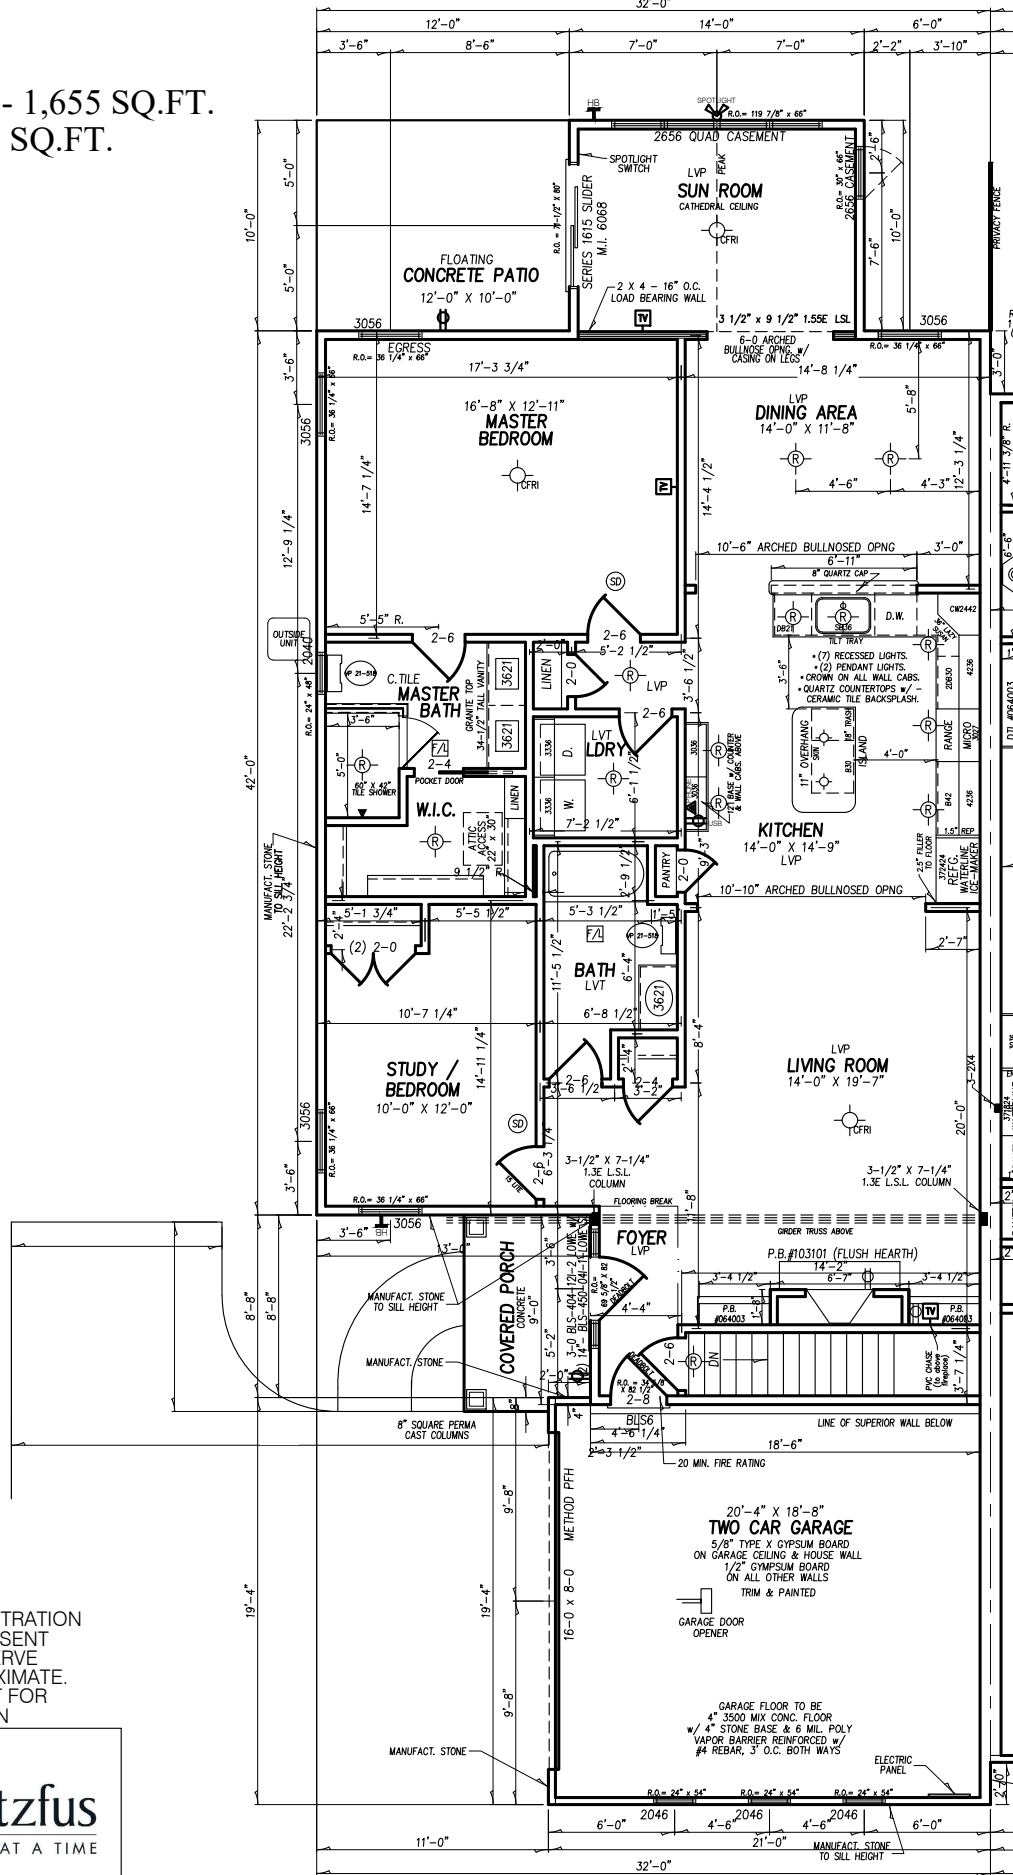

# LZ 147

FIRST FLOOR - 1,655 SQ.FT.  
GARAGE - 400 SQ.FT.

ALL PRINTS ARE FOR ILLUSTRATION PURPOSES AND REPRESENT HOMES IN LITITZ RESERVE. ROOM SIZES ARE APPROXIMATE. CONTACT SALES AGENT FOR MORE INFORMATION.

LZ 147

FRONT ELEVATION

REAR ELEVATION

ALL PRINTS ARE FOR ILLUSTRATION  
PURPOSES AND REPRESENT  
HOMES IN LITITZ RESERVE  
ROOM SIZES ARE APPROXIMATE.  
CONTACT SALES AGENT FOR  
MORE INFORMATION

**EGStoltzfus**

BUILDING ONE STORY AT A TIME

LZ 147

SIDE ELEVATION

ALL PRINTS ARE FOR ILLUSTRATION  
PURPOSES AND REPRESENT  
HOMES IN LITITZ RESERVE  
ROOM SIZES ARE APPROXIMATE.  
CONTACT SALES AGENT FOR  
MORE INFORMATION