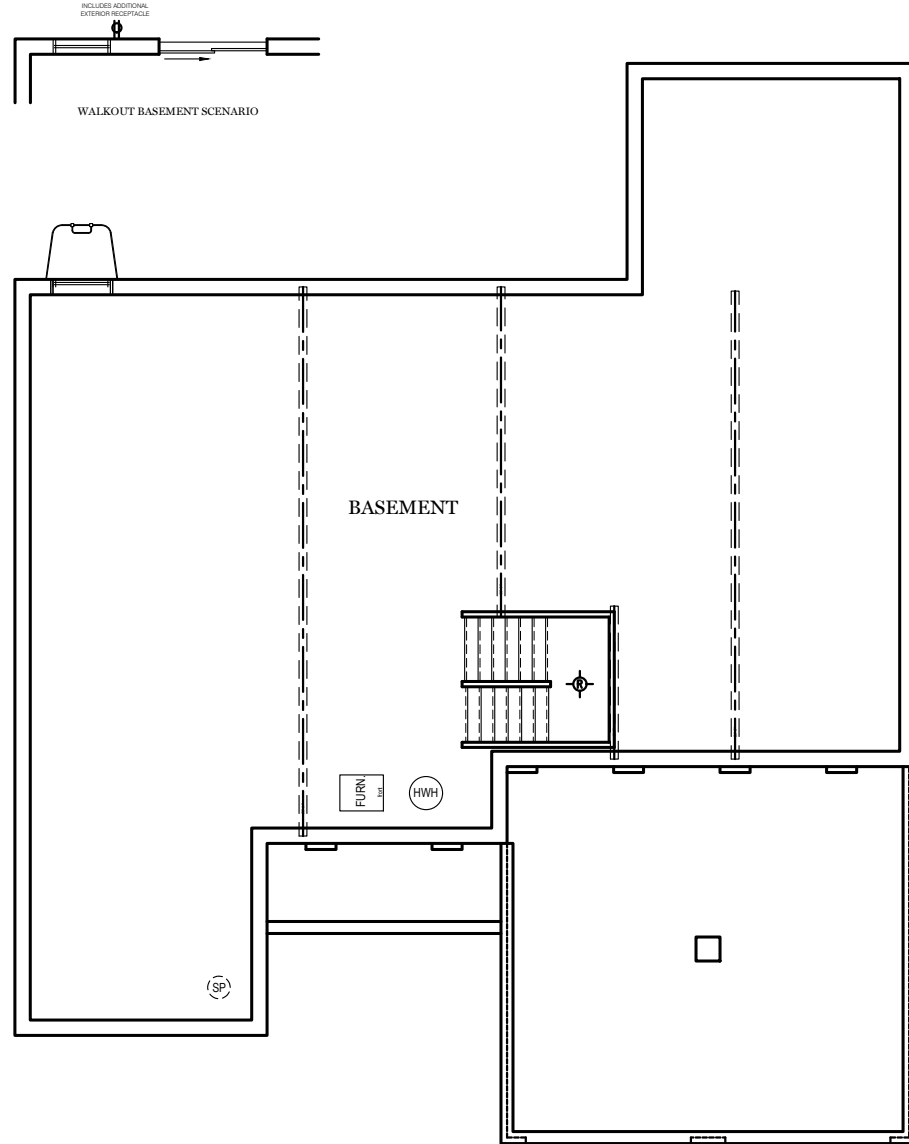

= FLUSH MOUNT RECESSED-STYLE LIGHT

E.G.S. RESERVES THE RIGHT TO RELOCATE MECHANICALS AS REQ. BY SITE CONDITIONS

ALL IMAGES ARE FOR ARTISTIC PURPOSES ONLY AND MAY CONTAIN ADDITIONAL FEATURES OR DESIGN OPTIONS NOT AVAILABLE ON ALL HOME PLANS AND IN ALL NEIGHBORHOODS. ROOM SIZE DIMENSIONS AND SQUARE FOOTAGES ARE APPROXIMATE. CONTACT SALES AGENT FOR MORE INFORMATION. TERMS AND CONDITIONS APPLY. [HTTPS://EGSTOLTZFUSHOMES.COM/TERMS-AND-CONDITIONS/](https://egstoltzfushomes.com/terms-and-conditions/)

TRADITIONAL** FLOOR PLAN SHOWN

Foundation

"FALLSTON"

** TRADITIONAL FLOOR PLAN ONLY AVAILABLE IN SELECT COMMUNITIES

PDF LAST UPDATED 10/9/2024