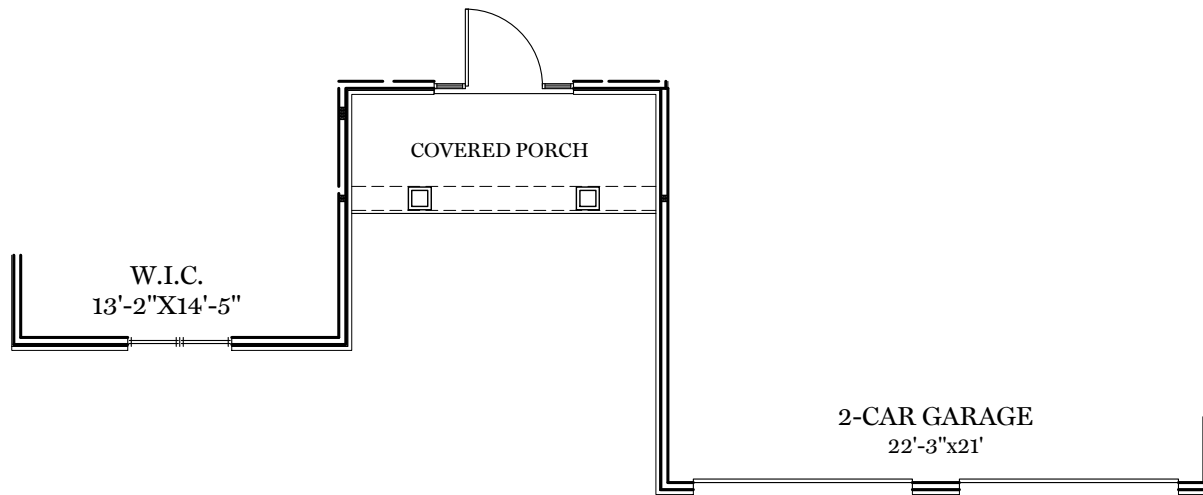

HERITAGE FLOOR PLAN

1st Floor Plan

"FALLSTON"

ALL IMAGES ARE FOR ARTISTIC PURPOSES ONLY AND MAY CONTAIN ADDITIONAL FEATURES OR DESIGN OPTIONS NOT AVAILABLE ON ALL HOME PLANS AND IN ALL NEIGHBORHOODS. ROOM SIZE DIMENSIONS AND SQUARE FOOTAGES ARE APPROXIMATE. CONTACT SALES AGENT FOR MORE INFORMATION. TERMS AND CONDITIONS APPLY. [HTTPS://EGSTOLTZFUSHOMES.COM/TERMS-AND-CONDITIONS/](https://EGSTOLTZFUSHOMES.COM/TERMS-AND-CONDITIONS/)

PDF LAST UPDATED 10/9/2024

EGStoltzfus

BUILDING ONE STORY AT A TIME