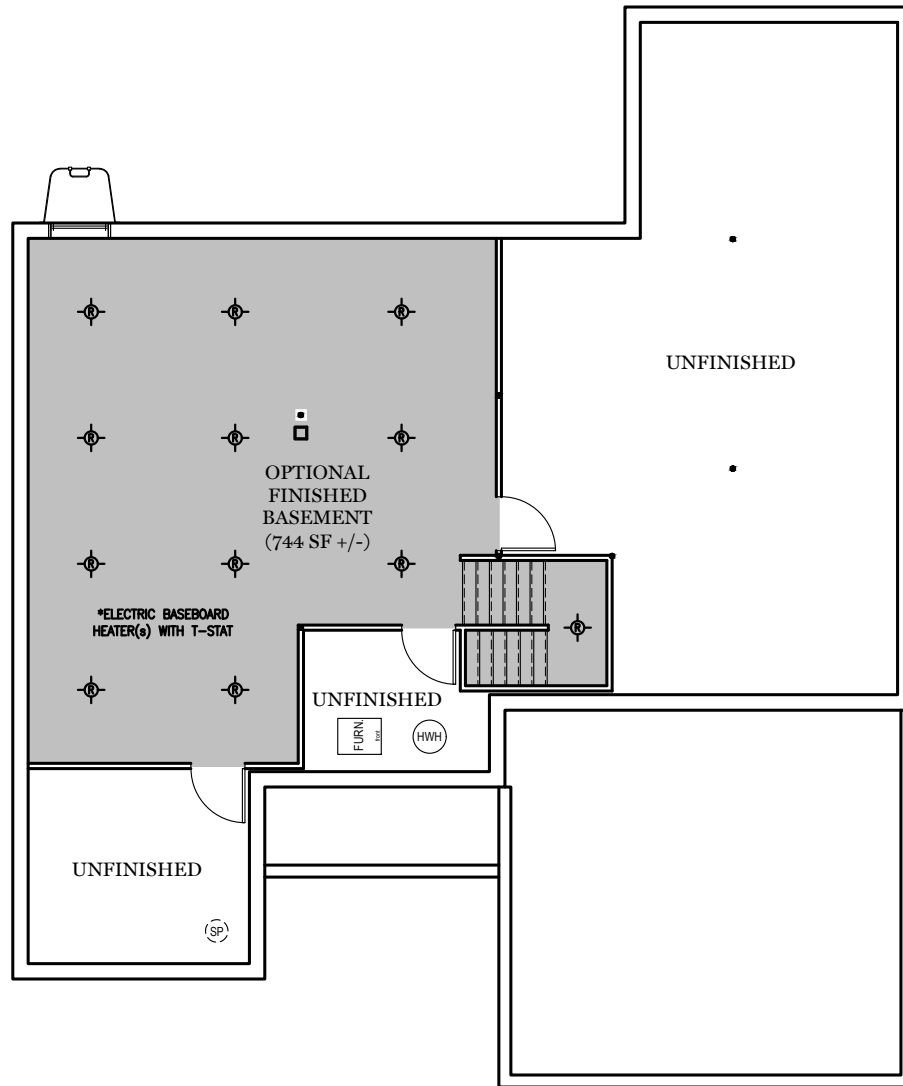

TRADITIONAL** FLOOR PLAN SHOWN

Foundation

"FALLSTON"

** TRADITIONAL FLOOR PLAN ONLY AVAILABLE IN SELECT COMMUNITIES

PDF LAST UPDATED 10/9/2024

■ = CARPETED AREA

⊙ = FLUSH MOUNT RECESSED-STYLE LIGHT

OPTIONAL FINISHED POWDER ROOM (+ 36 SF)