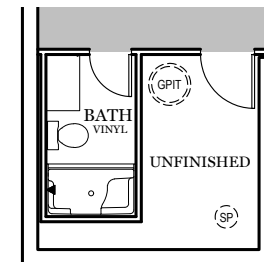

TRADITIONAL** FLOOR PLAN SHOWN

Foundation

"FALLSTON"

** TRADITIONAL FLOOR PLAN ONLY AVAILABLE IN SELECT COMMUNITIES

PDF LAST UPDATED 10/9/2024

■ = CARPETED AREA

⊙ = FLUSH MOUNT RECESSED-STYLE LIGHT

OPTIONAL FINISHED POWDER ROOM (+ 36 SF)