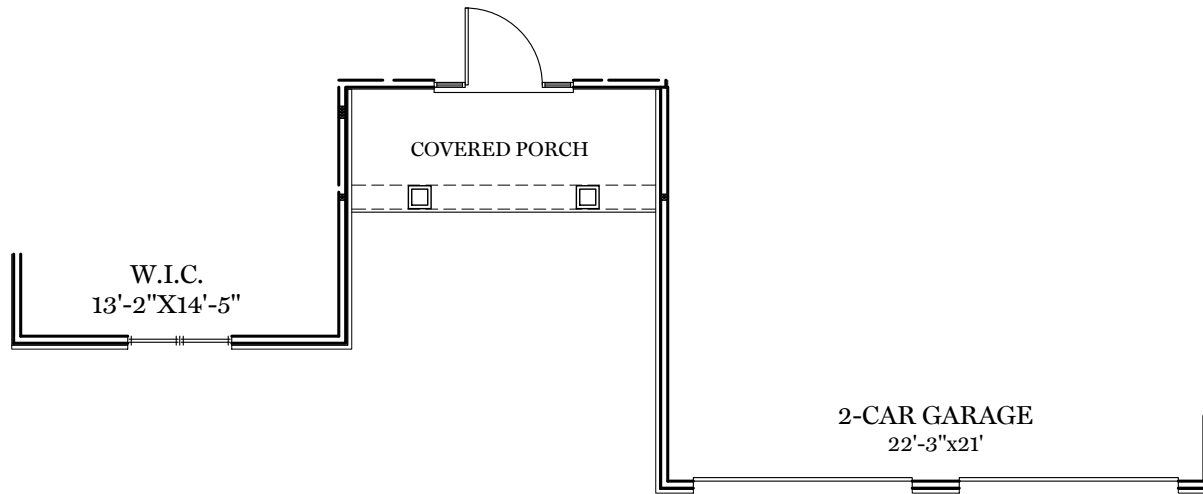

- = CARPETED AREA
- ⊕ = EXTERIOR RECEPTACLE
- HB ⊕ = EXTERIOR HOSE BIBB
- ⊕ = FLUSH MOUNT RECESSED-STYLE LIGHT
- ⊙ = CEILING LIGHT

ALL IMAGES ARE FOR ARTISTIC PURPOSES ONLY AND MAY CONTAIN ADDITIONAL FEATURES OR DESIGN OPTIONS NOT AVAILABLE ON ALL HOME PLANS AND IN ALL NEIGHBORHOODS. ROOM SIZE DIMENSIONS AND SQUARE FOOTAGES ARE APPROXIMATE. CONTACT SALES AGENT FOR MORE INFORMATION. TERMS AND CONDITIONS APPLY. [HTTPS://EGSTOLTZFUSHOMES.COM/TERMS-AND-CONDITIONS/](https://EGSTOLTZFUSHOMES.COM/TERMS-AND-CONDITIONS/)