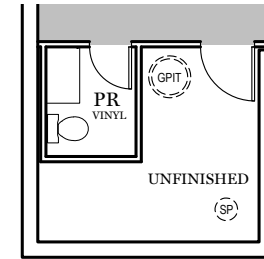

TRADITIONAL** FLOOR PLAN SHOWN

Foundation

"FALLSTON"

** TRADITIONAL FLOOR PLAN ONLY AVAILABLE IN SELECT COMMUNITIES

PDF LAST UPDATED 10/9/2024

■ = CARPETED AREA

⊙ = FLUSH MOUNT RECESSED-STYLE LIGHT

OPTIONAL FINISHED POWDER ROOM (+ 36 SF)