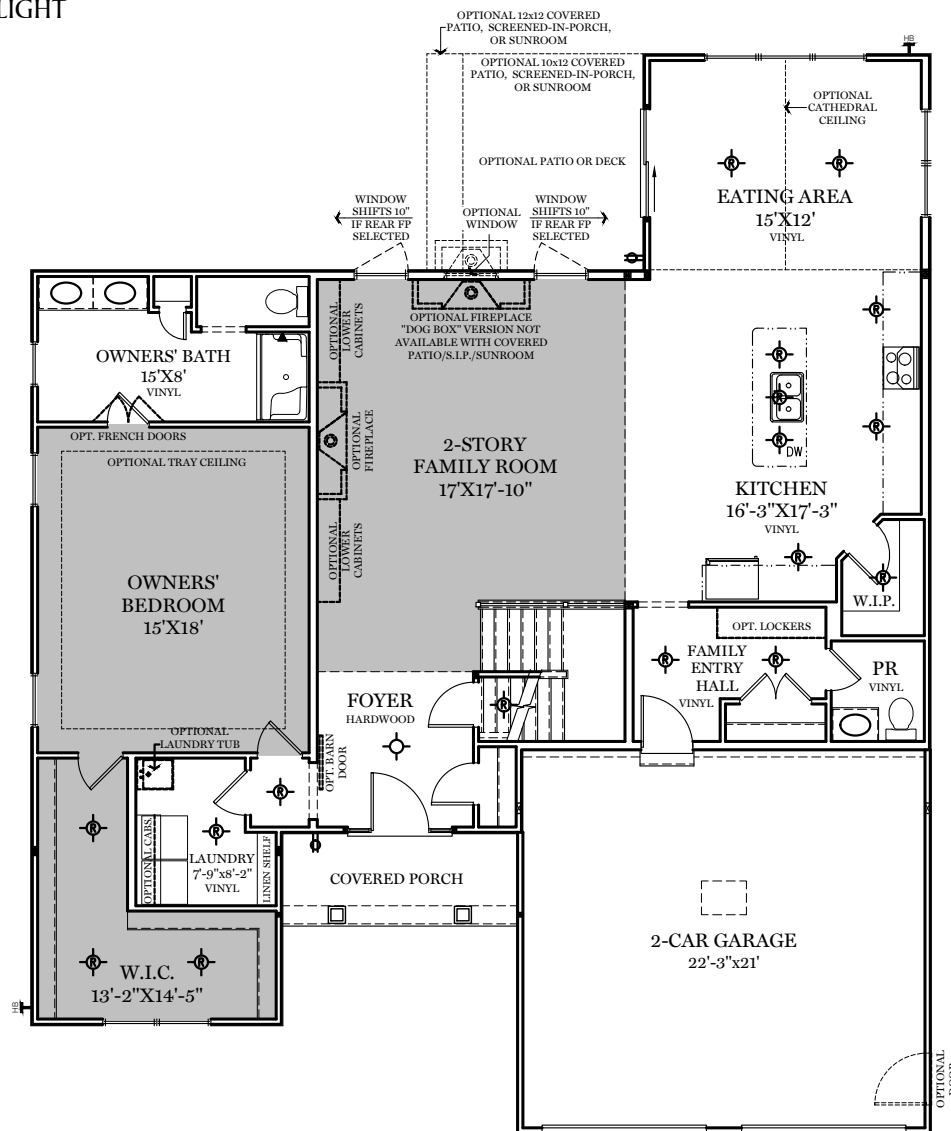

- = CARPETED AREA
- ⊕ = EXTERIOR RECEPTACLE
- HB ⊕ = EXTERIOR HOSE BIBB
- ⊕ = FLUSH MOUNT RECESSED-STYLE LIGHT
- ⊙ = CEILING LIGHT

ALL IMAGES ARE FOR ARTISTIC PURPOSES ONLY AND MAY CONTAIN ADDITIONAL FEATURES OR DESIGN OPTIONS NOT AVAILABLE ON ALL HOME PLANS AND IN ALL NEIGHBORHOODS. ROOM SIZE DIMENSIONS AND SQUARE FOOTAGES ARE APPROXIMATE. CONTACT SALES AGENT FOR MORE INFORMATION. TERMS AND CONDITIONS APPLY. [HTTPS://EGSTOLTZFUSHOMES.COM/TERMS-AND-CONDITIONS/](https://EGSTOLTZFUSHOMES.COM/TERMS-AND-CONDITIONS/)

AMERICAN FLOOR PLAN

HERITAGE FLOOR PLAN

1st Floor Plan

"FALLSTON"

ALL IMAGES ARE FOR ARTISTIC PURPOSES ONLY AND MAY CONTAIN ADDITIONAL FEATURES OR DESIGN OPTIONS NOT AVAILABLE ON ALL HOME PLANS AND IN ALL NEIGHBORHOODS. ROOM SIZE DIMENSIONS AND SQUARE FOOTAGES ARE APPROXIMATE. CONTACT SALES AGENT FOR MORE INFORMATION. TERMS AND CONDITIONS APPLY. [HTTPS://EGSTOLTZFUSHOMES.COM/TERMS-AND-CONDITIONS/](https://EGSTOLTZFUSHOMES.COM/TERMS-AND-CONDITIONS/)