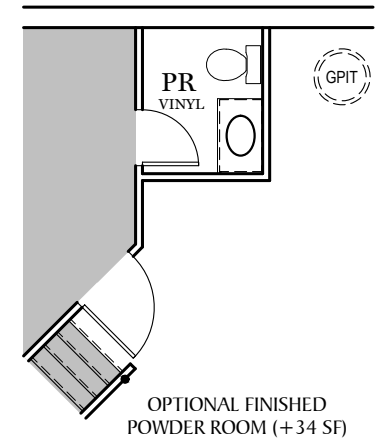

Foundation

"DANBURY"

** TRADITIONAL FLOOR PLAN ONLY AVAILABLE IN SELECT COMMUNITIES

PDF LAST UPDATED 12/20/2024

■ = CARPETED AREA

⊙ = FLUSH MOUNT RECESSED-STYLE LIGHT

ALL IMAGES ARE FOR ARTISTIC PURPOSES ONLY AND MAY CONTAIN ADDITIONAL FEATURES OR DESIGN OPTIONS NOT AVAILABLE ON ALL HOME PLANS AND IN ALL NEIGHBORHOODS. ROOM SIZE DIMENSIONS AND SQUARE FOOTAGES ARE APPROXIMATE. CONTACT SALES AGENT FOR MORE INFORMATION. TERMS AND CONDITIONS APPLY. [HTTPS://EGSTOLTZFUSHOMES.COM/TERMS-AND-CONDITIONS/](https://EGSTOLTZFUSHOMES.COM/TERMS-AND-CONDITIONS/)