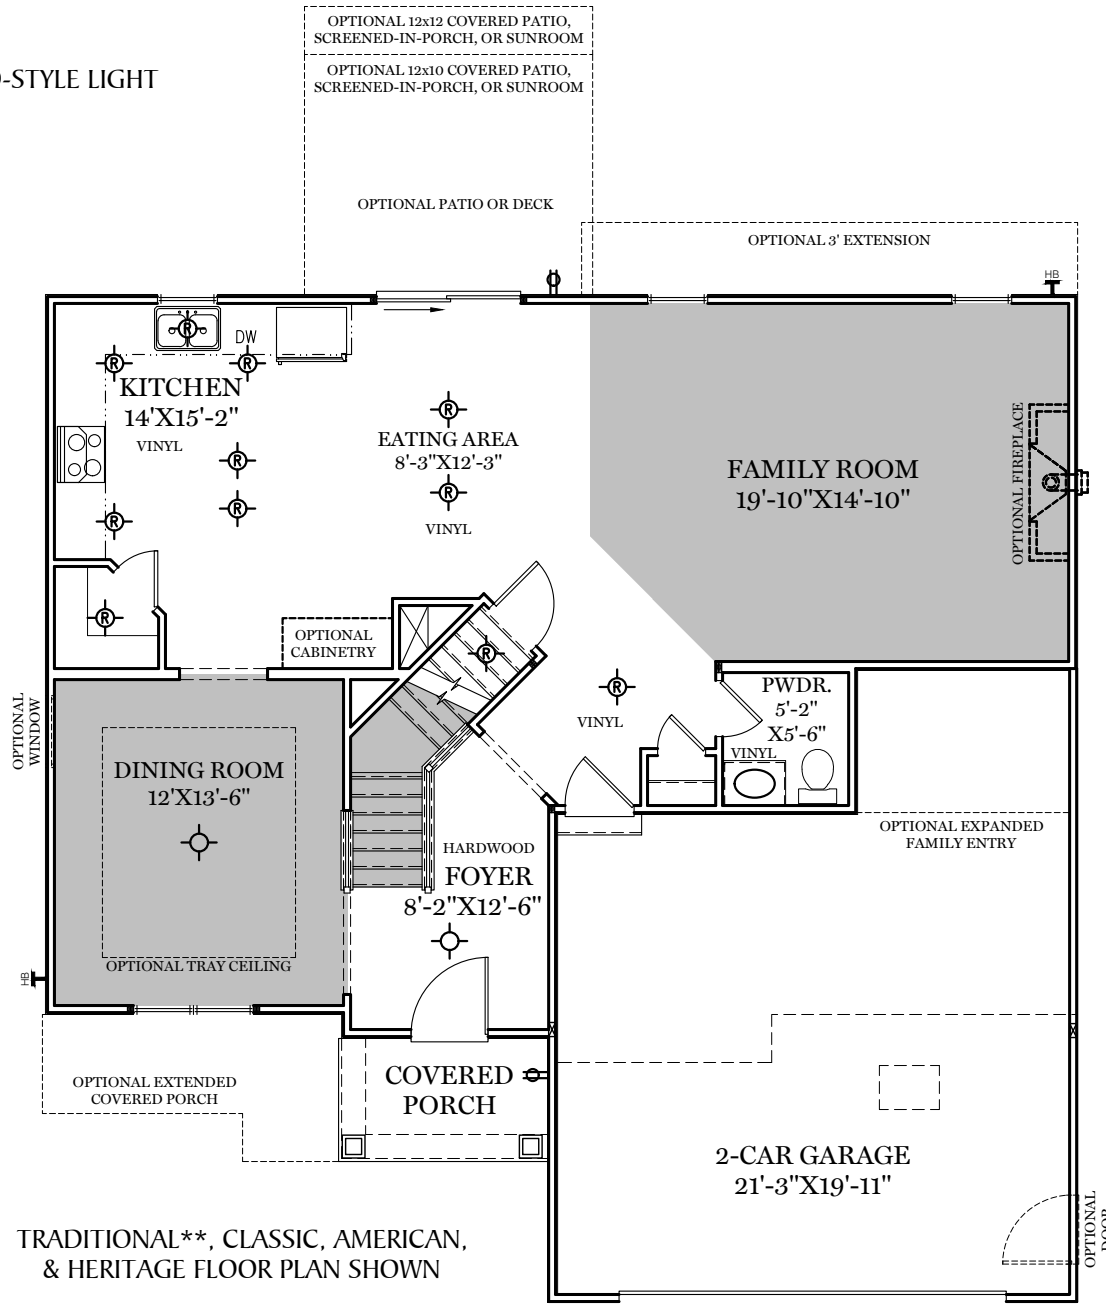

- = CARPETED AREA
- ⊕ = EXTERIOR RECEPTACLE
- HB ⊕ = EXTERIOR HOSE BIBB
- ⊕ (with R) = FLUSH MOUNT RECESSED-STYLE LIGHT
- ⊕ (with circle) = CEILING LIGHT

TRADITIONAL**, CLASSIC, AMERICAN,
& HERITAGE FLOOR PLAN SHOWN

■ = CARPETED AREA

⊗ = FLUSH MOUNT RECESSED-STYLE LIGHT

TRADITIONAL**, CLASSIC, AMERICAN,
& HERITAGE FLOOR PLAN SHOWN

ALL IMAGES ARE FOR ARTISTIC PURPOSES ONLY AND MAY CONTAIN ADDITIONAL FEATURES OR DESIGN OPTIONS NOT AVAILABLE ON ALL HOME PLANS AND IN ALL NEIGHBORHOODS. ROOM SIZE DIMENSIONS AND SQUARE FOOTAGES ARE APPROXIMATE. CONTACT SALES AGENT FOR MORE INFORMATION. TERMS AND CONDITIONS APPLY. [HTTPS://EGSTOLTZFUSHOMES.COM/TERMS-AND-CONDITIONS/](https://EGSTOLTZFUSHOMES.COM/TERMS-AND-CONDITIONS/)

⊕ = FLUSH MOUNT RECESSED-STYLE LIGHT

⊕ INCLUDES ADDITIONAL EXTERIOR RECEPTACLE

TRADITIONAL** FLOOR PLAN SHOWN

E.G.S. RESERVES THE RIGHT TO RELOCATE MECHANICALS AS REQ. BY SITE CONDITIONS

ALL IMAGES ARE FOR ARTISTIC PURPOSES ONLY AND MAY CONTAIN ADDITIONAL FEATURES OR DESIGN OPTIONS NOT AVAILABLE ON ALL HOME PLANS AND IN ALL NEIGHBORHOODS. ROOM SIZE DIMENSIONS AND SQUARE FOOTAGES ARE APPROXIMATE. CONTACT SALES AGENT FOR MORE INFORMATION. TERMS AND CONDITIONS APPLY. [HTTPS://EGSTOLTZFUSHOMES.COM/TERMS-AND-CONDITIONS/](https://EGSTOLTZFUSHOMES.COM/TERMS-AND-CONDITIONS/)