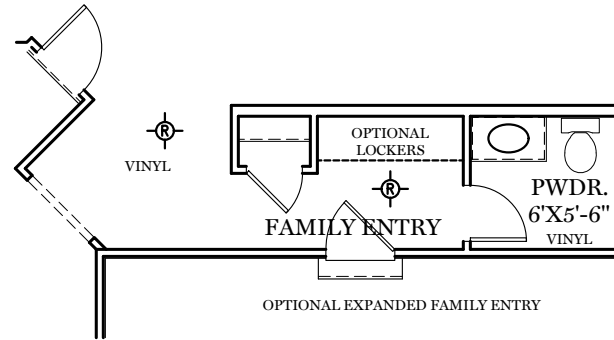

LUXURY BATH