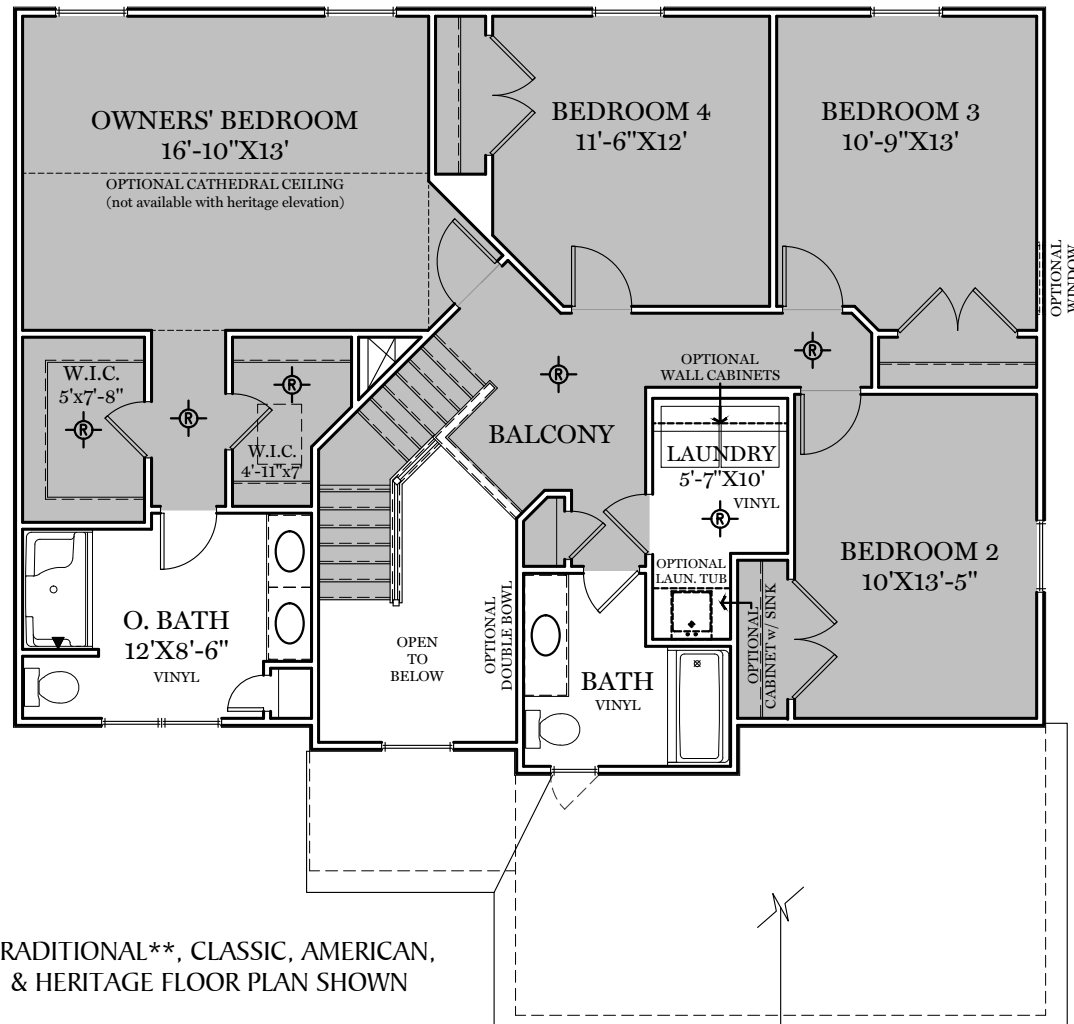

- = CARPETED AREA
- ⊕ = EXTERIOR RECEPTACLE
- HB ⊕ = EXTERIOR HOSE BIBB
- ⊕ (with R) = FLUSH MOUNT RECESSED-STYLE LIGHT
- ⊕ (with circle) = CEILING LIGHT

TRADITIONAL**, CLASSIC, AMERICAN,
& HERITAGE FLOOR PLAN SHOWN

■ = CARPETED AREA

⊗ = FLUSH MOUNT RECESSED-STYLE LIGHT

TRADITIONAL**, CLASSIC, AMERICAN,
& HERITAGE FLOOR PLAN SHOWN

ALL IMAGES ARE FOR ARTISTIC PURPOSES ONLY AND MAY CONTAIN ADDITIONAL FEATURES OR DESIGN OPTIONS NOT AVAILABLE ON ALL HOME PLANS AND IN ALL NEIGHBORHOODS. ROOM SIZE DIMENSIONS AND SQUARE FOOTAGES ARE APPROXIMATE. CONTACT SALES AGENT FOR MORE INFORMATION. TERMS AND CONDITIONS APPLY. [HTTPS://EGSTOLTZFUSHOMES.COM/TERMS-AND-CONDITIONS/](https://EGSTOLTZFUSHOMES.COM/TERMS-AND-CONDITIONS/)