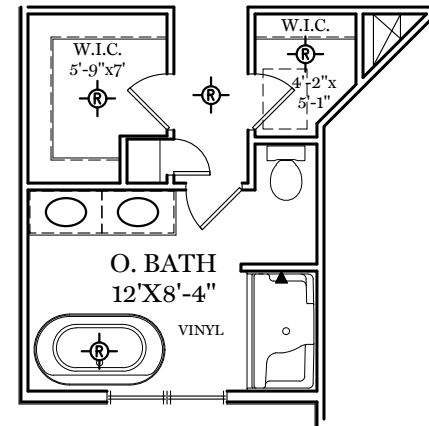

- = CARPETED AREA
- ⊕ = EXTERIOR RECEPTACLE
- HB ⊕ = EXTERIOR HOSE BIBB
- ⊕ (with R) = FLUSH MOUNT RECESSED-STYLE LIGHT
- ⊕ (with circle) = CEILING LIGHT

TRADITIONAL**, CLASSIC, AMERICAN,
& HERITAGE FLOOR PLAN SHOWN

■ = CARPETED AREA

⊗ = FLUSH MOUNT RECESSED-STYLE LIGHT

TRADITIONAL**, CLASSIC, AMERICAN,
& HERITAGE FLOOR PLAN SHOWN

ALL IMAGES ARE FOR ARTISTIC PURPOSES ONLY AND MAY CONTAIN ADDITIONAL FEATURES OR DESIGN OPTIONS NOT AVAILABLE ON ALL HOME PLANS AND IN ALL NEIGHBORHOODS. ROOM SIZE DIMENSIONS AND SQUARE FOOTAGES ARE APPROXIMATE. CONTACT SALES AGENT FOR MORE INFORMATION. TERMS AND CONDITIONS APPLY. [HTTPS://EGSTOLTZFUSHOMES.COM/TERMS-AND-CONDITIONS/](https://EGSTOLTZFUSHOMES.COM/TERMS-AND-CONDITIONS/)

LUXURY BATH

SPA BATH

ALL IMAGES ARE FOR ARTISTIC PURPOSES ONLY AND MAY CONTAIN ADDITIONAL FEATURES OR DESIGN OPTIONS NOT AVAILABLE ON ALL HOME PLANS AND IN ALL NEIGHBORHOODS. ROOM SIZE DIMENSIONS AND SQUARE FOOTAGES ARE APPROXIMATE. CONTACT SALES AGENT FOR MORE INFORMATION. TERMS AND CONDITIONS APPLY. [HTTPS://EGSTOLTZFUSHOMES.COM/TERMS-AND-CONDITIONS/](https://EGSTOLTZFUSHOMES.COM/TERMS-AND-CONDITIONS/)