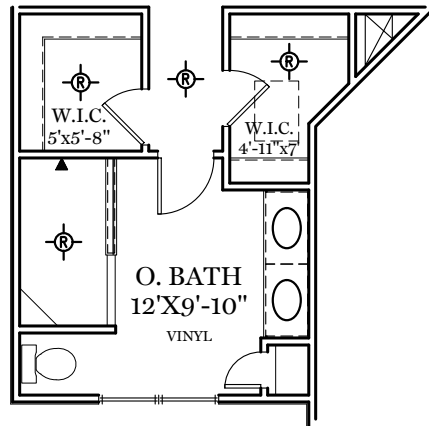

LUXURY BATH