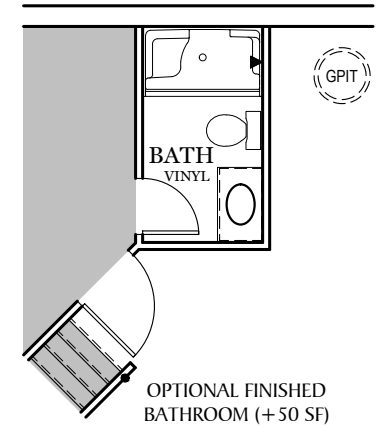

Foundation

"DANBURY"

** TRADITIONAL FLOOR PLAN ONLY AVAILABLE IN SELECT COMMUNITIES

PDF LAST UPDATED 12/20/2024

■ = CARPETED AREA

⊙ = FLUSH MOUNT RECESSED-STYLE LIGHT

ALL IMAGES ARE FOR ARTISTIC PURPOSES ONLY AND MAY CONTAIN ADDITIONAL FEATURES OR DESIGN OPTIONS NOT AVAILABLE ON ALL HOME PLANS AND IN ALL NEIGHBORHOODS. ROOM SIZE DIMENSIONS AND SQUARE FOOTAGES ARE APPROXIMATE. CONTACT SALES AGENT FOR MORE INFORMATION. TERMS AND CONDITIONS APPLY. [HTTPS://EGSTOLTZFUSHOMES.COM/TERMS-AND-CONDITIONS/](https://EGSTOLTZFUSHOMES.COM/TERMS-AND-CONDITIONS/)