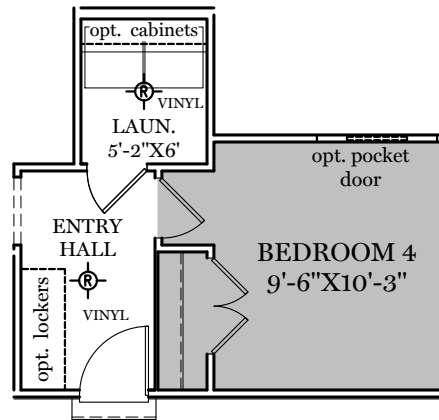

- = CARPETED AREA
- ⊕ = EXTERIOR RECEPTACLE
- HB ⊕ = EXTERIOR HOSE BIBB
- ⊕ = FLUSH MOUNT RECESSED-STYLE LIGHT
- ⊙ = CEILING LIGHT

TRADITIONAL\*\*, CLASSIC, AMERICAN, & HERITAGE FLOOR PLAN SHOWN

ALL IMAGES ARE FOR ARTISTIC PURPOSES ONLY AND MAY CONTAIN ADDITIONAL FEATURES OR DESIGN OPTIONS NOT AVAILABLE ON ALL HOME PLANS AND IN ALL NEIGHBORHOODS. ROOM SIZE DIMENSIONS AND SQUARE FOOTAGES ARE APPROXIMATE. CONTACT SALES AGENT FOR MORE INFORMATION. TERMS AND CONDITIONS APPLY. [HTTPS://EGSTOLTZFUSHOMES.COM/TERMS-AND-CONDITIONS/](https://EGSTOLTZFUSHOMES.COM/TERMS-AND-CONDITIONS/)

⊗ = FLUSH MOUNT RECESSED-STYLE LIGHT

OPTIONAL LUXURY BATH

OPTIONAL SPA BATH

OPTIONAL FOURTH BEDROOM

ALL IMAGES ARE FOR ARTISTIC PURPOSES ONLY AND MAY CONTAIN ADDITIONAL FEATURES OR DESIGN OPTIONS NOT AVAILABLE ON ALL HOME PLANS AND IN ALL NEIGHBORHOODS. ROOM SIZE DIMENSIONS AND SQUARE FOOTAGES ARE APPROXIMATE. CONTACT SALES AGENT FOR MORE INFORMATION. TERMS AND CONDITIONS APPLY. [HTTPS://EGSTOLTZFUSHOMES.COM/TERMS-AND-CONDITIONS/](https://EGSTOLTZFUSHOMES.COM/TERMS-AND-CONDITIONS/)

TRADITIONAL\*\* FLOOR PLAN SHOWN