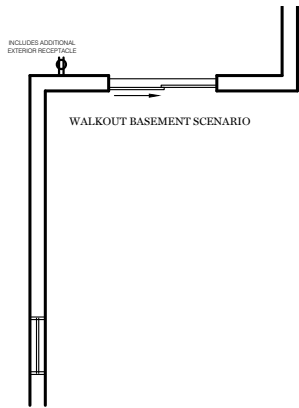

- = CARPETED AREA
- ⊕ = EXTERIOR RECEPTACLE
- HB ⊕ = EXTERIOR HOSE BIBB
- ⊕ = FLUSH MOUNT RECESSED-STYLE LIGHT
- ⊙ = CEILING LIGHT

TRADITIONAL\*\*, CLASSIC, AMERICAN, & HERITAGE FLOOR PLAN SHOWN

ALL IMAGES ARE FOR ARTISTIC PURPOSES ONLY AND MAY CONTAIN ADDITIONAL FEATURES OR DESIGN OPTIONS NOT AVAILABLE ON ALL HOME PLANS AND IN ALL NEIGHBORHOODS. ROOM SIZE DIMENSIONS AND SQUARE FOOTAGES ARE APPROXIMATE. CONTACT SALES AGENT FOR MORE INFORMATION. TERMS AND CONDITIONS APPLY. [HTTPS://EGSTOLTZFUSHOMES.COM/TERMS-AND-CONDITIONS/](https://EGSTOLTZFUSHOMES.COM/TERMS-AND-CONDITIONS/)

⊗ = FLUSH MOUNT RECESSED-STYLE LIGHT

OPTIONAL LUXURY BATH

OPTIONAL SPA BATH

OPTIONAL FOURTH BEDROOM

ALL IMAGES ARE FOR ARTISTIC PURPOSES ONLY AND MAY CONTAIN ADDITIONAL FEATURES OR DESIGN OPTIONS NOT AVAILABLE ON ALL HOME PLANS AND IN ALL NEIGHBORHOODS. ROOM SIZE DIMENSIONS AND SQUARE FOOTAGES ARE APPROXIMATE. CONTACT SALES AGENT FOR MORE INFORMATION. TERMS AND CONDITIONS APPLY. [HTTPS://EGSTOLTZFUSHOMES.COM/TERMS-AND-CONDITIONS/](https://EGSTOLTZFUSHOMES.COM/TERMS-AND-CONDITIONS/)

TRADITIONAL\*\* FLOOR PLAN SHOWN