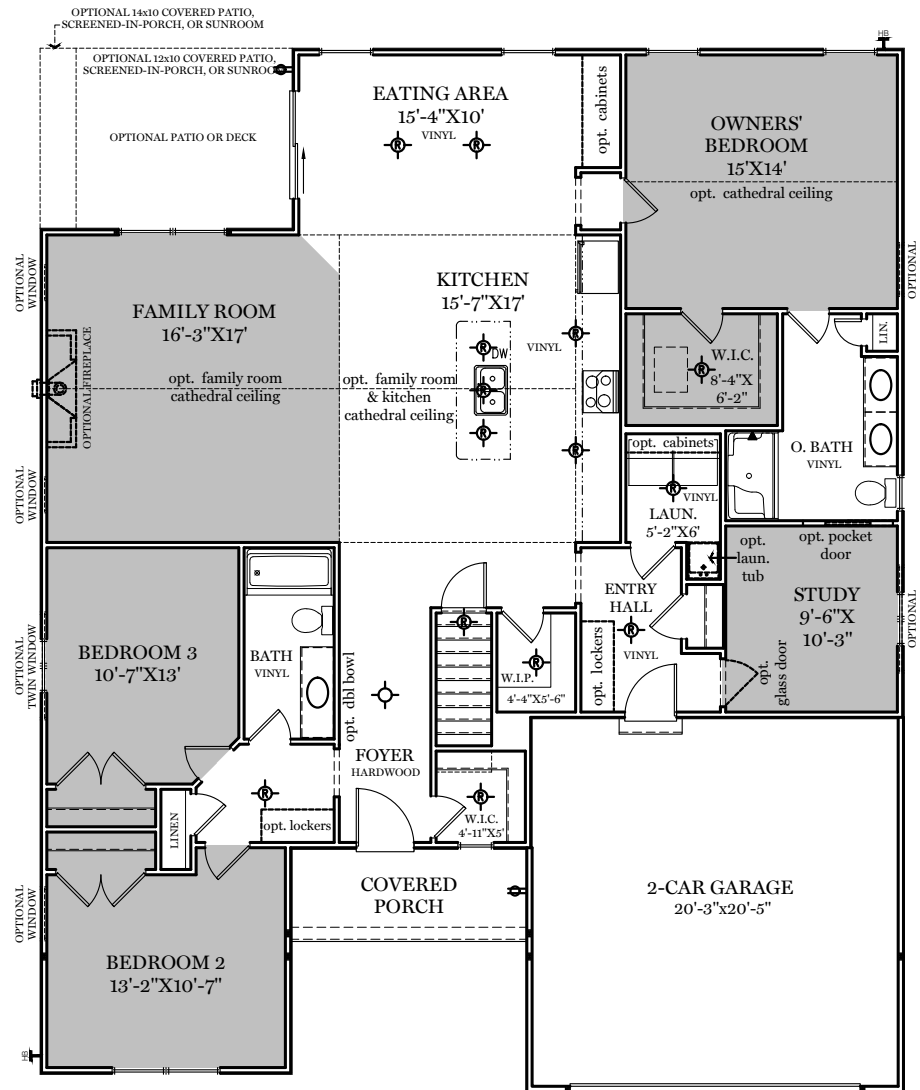

- = CARPETED AREA
- ⊕ = EXTERIOR RECEPTACLE
- HB ⊕ = EXTERIOR HOSE BIBB
- ⊕ = FLUSH MOUNT RECESSED-STYLE LIGHT
- ⊙ = CEILING LIGHT

TRADITIONAL\*\*, CLASSIC, AMERICAN, & HERITAGE FLOOR PLAN SHOWN

ALL IMAGES ARE FOR ARTISTIC PURPOSES ONLY AND MAY CONTAIN ADDITIONAL FEATURES OR DESIGN OPTIONS NOT AVAILABLE ON ALL HOME PLANS AND IN ALL NEIGHBORHOODS. ROOM SIZE DIMENSIONS AND SQUARE FOOTAGES ARE APPROXIMATE. CONTACT SALES AGENT FOR MORE INFORMATION. TERMS AND CONDITIONS APPLY. [HTTPS://EGSTOLTZFUSHOMES.COM/TERMS-AND-CONDITIONS/](https://EGSTOLTZFUSHOMES.COM/TERMS-AND-CONDITIONS/)

⊗ = FLUSH MOUNT RECESSED-STYLE LIGHT

OPTIONAL LUXURY BATH

OPTIONAL SPA BATH

OPTIONAL FOURTH BEDROOM

ALL IMAGES ARE FOR ARTISTIC PURPOSES ONLY AND MAY CONTAIN ADDITIONAL FEATURES OR DESIGN OPTIONS NOT AVAILABLE ON ALL HOME PLANS AND IN ALL NEIGHBORHOODS. ROOM SIZE DIMENSIONS AND SQUARE FOOTAGES ARE APPROXIMATE. CONTACT SALES AGENT FOR MORE INFORMATION. TERMS AND CONDITIONS APPLY. [HTTPS://EGSTOLTZFUSHOMES.COM/TERMS-AND-CONDITIONS/](https://EGSTOLTZFUSHOMES.COM/TERMS-AND-CONDITIONS/)

TRADITIONAL\*\* FLOOR PLAN SHOWN