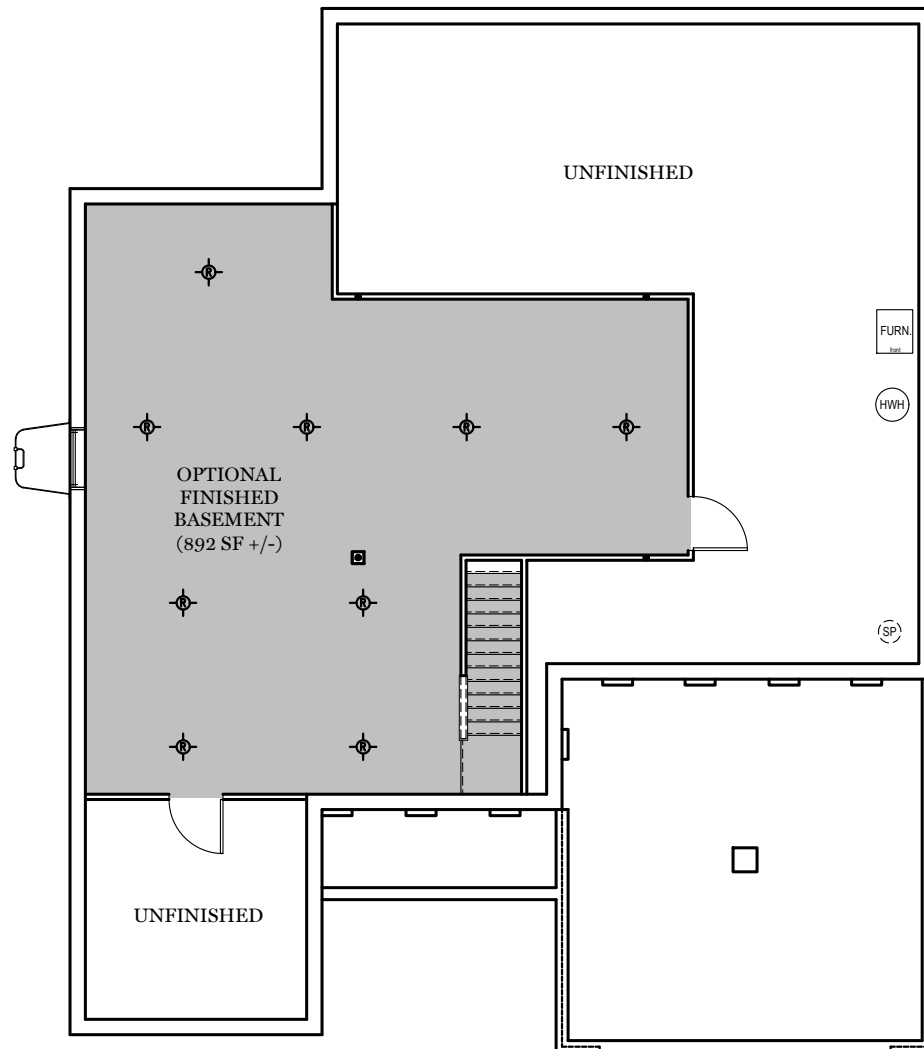

TRADITIONAL\*\* FLOOR PLAN SHOWN

# Foundation

SUMMERGROVE

E.G.S. RESERVES THE RIGHT TO RELOCATE MECHANICALS AS REQ. BY SITE CONDITIONS

ALL IMAGES ARE FOR ARTISTIC PURPOSES ONLY AND MAY CONTAIN ADDITIONAL FEATURES OR DESIGN OPTIONS NOT AVAILABLE ON ALL HOME PLANS AND IN ALL NEIGHBORHOODS. ROOM SIZE DIMENSIONS AND SQUARE FOOTAGES ARE APPROXIMATE. CONTACT SALES AGENT FOR MORE INFORMATION. TERMS AND CONDITIONS APPLY. [HTTPS://EGSTOLTZFUSHOMES.COM/TERMS-AND-CONDITIONS/](https://egstoltzfushomes.com/terms-and-conditions/)

\*\* TRADITIONAL FLOOR PLAN ONLY AVAILABLE IN SELECT COMMUNITIES

PDF LAST UPDATED 11/15/2024

- = CARPETED AREA
- ⊙ = FLUSH MOUNT RECESSED-STYLE LIGHT

ALL IMAGES ARE FOR ARTISTIC PURPOSES ONLY AND MAY CONTAIN ADDITIONAL FEATURES OR DESIGN OPTIONS NOT AVAILABLE ON ALL HOME PLANS AND IN ALL NEIGHBORHOODS. ROOM SIZE DIMENSIONS AND SQUARE FOOTAGES ARE APPROXIMATE. CONTACT SALES AGENT FOR MORE INFORMATION. TERMS AND CONDITIONS APPLY. [HTTPS://EGSTOLTZFUSHOMES.COM/TERMS-AND-CONDITIONS/](https://EGSTOLTZFUSHOMES.COM/TERMS-AND-CONDITIONS/)