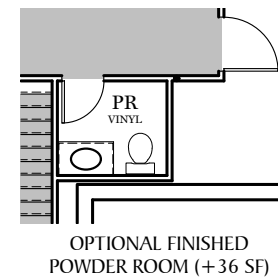

\*\* TRADITIONAL FLOOR PLAN ONLY AVAILABLE IN SELECT COMMUNITIES

PDF LAST UPDATED 11/15/2024

- = CARPETED AREA
- ⊙ = FLUSH MOUNT RECESSED-STYLE LIGHT

ALL IMAGES ARE FOR ARTISTIC PURPOSES ONLY AND MAY CONTAIN ADDITIONAL FEATURES OR DESIGN OPTIONS NOT AVAILABLE ON ALL HOME PLANS AND IN ALL NEIGHBORHOODS. ROOM SIZE DIMENSIONS AND SQUARE FOOTAGES ARE APPROXIMATE. CONTACT SALES AGENT FOR MORE INFORMATION. TERMS AND CONDITIONS APPLY. [HTTPS://EGSTOLTZFUSHOMES.COM/TERMS-AND-CONDITIONS/](https://EGSTOLTZFUSHOMES.COM/TERMS-AND-CONDITIONS/)