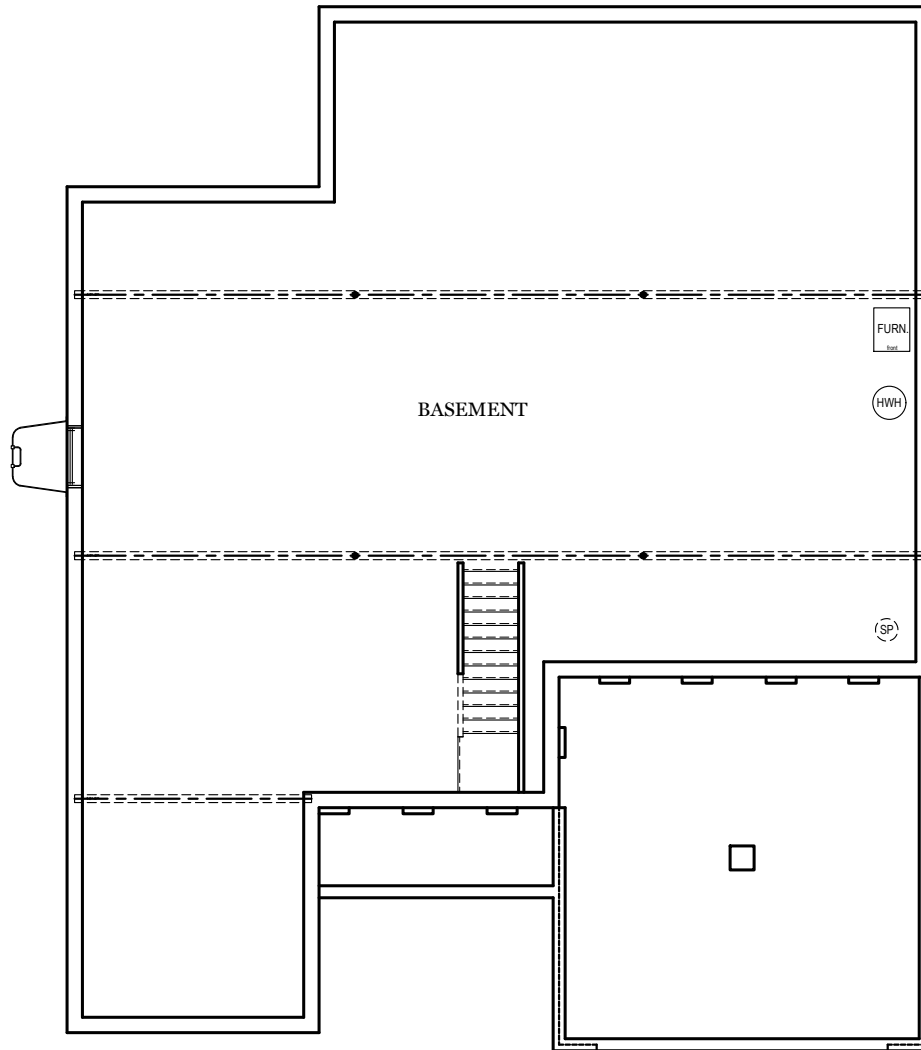

- = CARPETED AREA
- ⊕ = EXTERIOR RECEPTACLE
- HB ⊕ = EXTERIOR HOSE BIBB
- ⊕ = FLUSH MOUNT RECESSED-STYLE LIGHT
- ⊙ = CEILING LIGHT

TRADITIONAL\*\*, CLASSIC, AMERICAN, & HERITAGE FLOOR PLAN SHOWN

ALL IMAGES ARE FOR ARTISTIC PURPOSES ONLY AND MAY CONTAIN ADDITIONAL FEATURES OR DESIGN OPTIONS NOT AVAILABLE ON ALL HOME PLANS AND IN ALL NEIGHBORHOODS. ROOM SIZE DIMENSIONS AND SQUARE FOOTAGES ARE APPROXIMATE. CONTACT SALES AGENT FOR MORE INFORMATION. TERMS AND CONDITIONS APPLY. [HTTPS://EGSTOLTZFUSHOMES.COM/TERMS-AND-CONDITIONS/](https://EGSTOLTZFUSHOMES.COM/TERMS-AND-CONDITIONS/)

⊗ = FLUSH MOUNT RECESSED-STYLE LIGHT

OPTIONAL LUXURY BATH

OPTIONAL SPA BATH

OPTIONAL FOURTH BEDROOM

ALL IMAGES ARE FOR ARTISTIC PURPOSES ONLY AND MAY CONTAIN ADDITIONAL FEATURES OR DESIGN OPTIONS NOT AVAILABLE ON ALL HOME PLANS AND IN ALL NEIGHBORHOODS. ROOM SIZE DIMENSIONS AND SQUARE FOOTAGES ARE APPROXIMATE. CONTACT SALES AGENT FOR MORE INFORMATION. TERMS AND CONDITIONS APPLY. [HTTPS://EGSTOLTZFUSHOMES.COM/TERMS-AND-CONDITIONS/](https://EGSTOLTZFUSHOMES.COM/TERMS-AND-CONDITIONS/)

TRADITIONAL\*\* FLOOR PLAN SHOWN