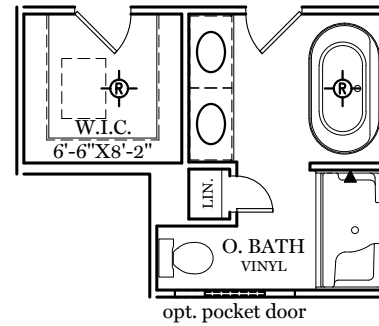

- = CARPETED AREA
- ⊕ = EXTERIOR RECEPTACLE
- HB ⊕ = EXTERIOR HOSE BIBB
- ⊕ = FLUSH MOUNT RECESSED-STYLE LIGHT
- ⊙ = CEILING LIGHT

TRADITIONAL\*\*, CLASSIC, AMERICAN, & HERITAGE FLOOR PLAN SHOWN

ALL IMAGES ARE FOR ARTISTIC PURPOSES ONLY AND MAY CONTAIN ADDITIONAL FEATURES OR DESIGN OPTIONS NOT AVAILABLE ON ALL HOME PLANS AND IN ALL NEIGHBORHOODS. ROOM SIZE DIMENSIONS AND SQUARE FOOTAGES ARE APPROXIMATE. CONTACT SALES AGENT FOR MORE INFORMATION. TERMS AND CONDITIONS APPLY. [HTTPS://EGSTOLTZFUSHOMES.COM/TERMS-AND-CONDITIONS/](https://EGSTOLTZFUSHOMES.COM/TERMS-AND-CONDITIONS/)

⊗ = FLUSH MOUNT RECESSED-STYLE LIGHT

OPTIONAL LUXURY BATH

OPTIONAL SPA BATH

OPTIONAL FOURTH BEDROOM

ALL IMAGES ARE FOR ARTISTIC PURPOSES ONLY AND MAY CONTAIN ADDITIONAL FEATURES OR DESIGN OPTIONS NOT AVAILABLE ON ALL HOME PLANS AND IN ALL NEIGHBORHOODS. ROOM SIZE DIMENSIONS AND SQUARE FOOTAGES ARE APPROXIMATE. CONTACT SALES AGENT FOR MORE INFORMATION. TERMS AND CONDITIONS APPLY. [HTTPS://EGSTOLTZFUSHOMES.COM/TERMS-AND-CONDITIONS/](https://EGSTOLTZFUSHOMES.COM/TERMS-AND-CONDITIONS/)