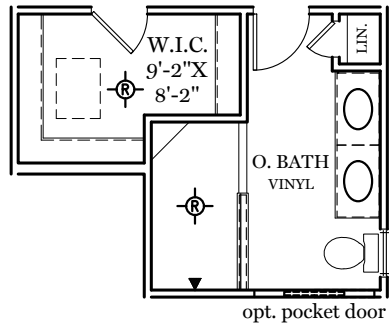

- = CARPETED AREA
- ⊕ = EXTERIOR RECEPTACLE
- HB ⊕ = EXTERIOR HOSE BIBB
- ⊕ = FLUSH MOUNT RECESSED-STYLE LIGHT
- ⊙ = CEILING LIGHT

TRADITIONAL\*\*, CLASSIC, AMERICAN, & HERITAGE FLOOR PLAN SHOWN

ALL IMAGES ARE FOR ARTISTIC PURPOSES ONLY AND MAY CONTAIN ADDITIONAL FEATURES OR DESIGN OPTIONS NOT AVAILABLE ON ALL HOME PLANS AND IN ALL NEIGHBORHOODS. ROOM SIZE DIMENSIONS AND SQUARE FOOTAGES ARE APPROXIMATE. CONTACT SALES AGENT FOR MORE INFORMATION. TERMS AND CONDITIONS APPLY. [HTTPS://EGSTOLTZFUSHOMES.COM/TERMS-AND-CONDITIONS/](https://EGSTOLTZFUSHOMES.COM/TERMS-AND-CONDITIONS/)

⊗ = FLUSH MOUNT RECESSED-STYLE LIGHT

OPTIONAL LUXURY BATH

OPTIONAL SPA BATH

OPTIONAL FOURTH BEDROOM

ALL IMAGES ARE FOR ARTISTIC PURPOSES ONLY AND MAY CONTAIN ADDITIONAL FEATURES OR DESIGN OPTIONS NOT AVAILABLE ON ALL HOME PLANS AND IN ALL NEIGHBORHOODS. ROOM SIZE DIMENSIONS AND SQUARE FOOTAGES ARE APPROXIMATE. CONTACT SALES AGENT FOR MORE INFORMATION. TERMS AND CONDITIONS APPLY. [HTTPS://EGSTOLTZFUSHOMES.COM/TERMS-AND-CONDITIONS/](https://EGSTOLTZFUSHOMES.COM/TERMS-AND-CONDITIONS/)