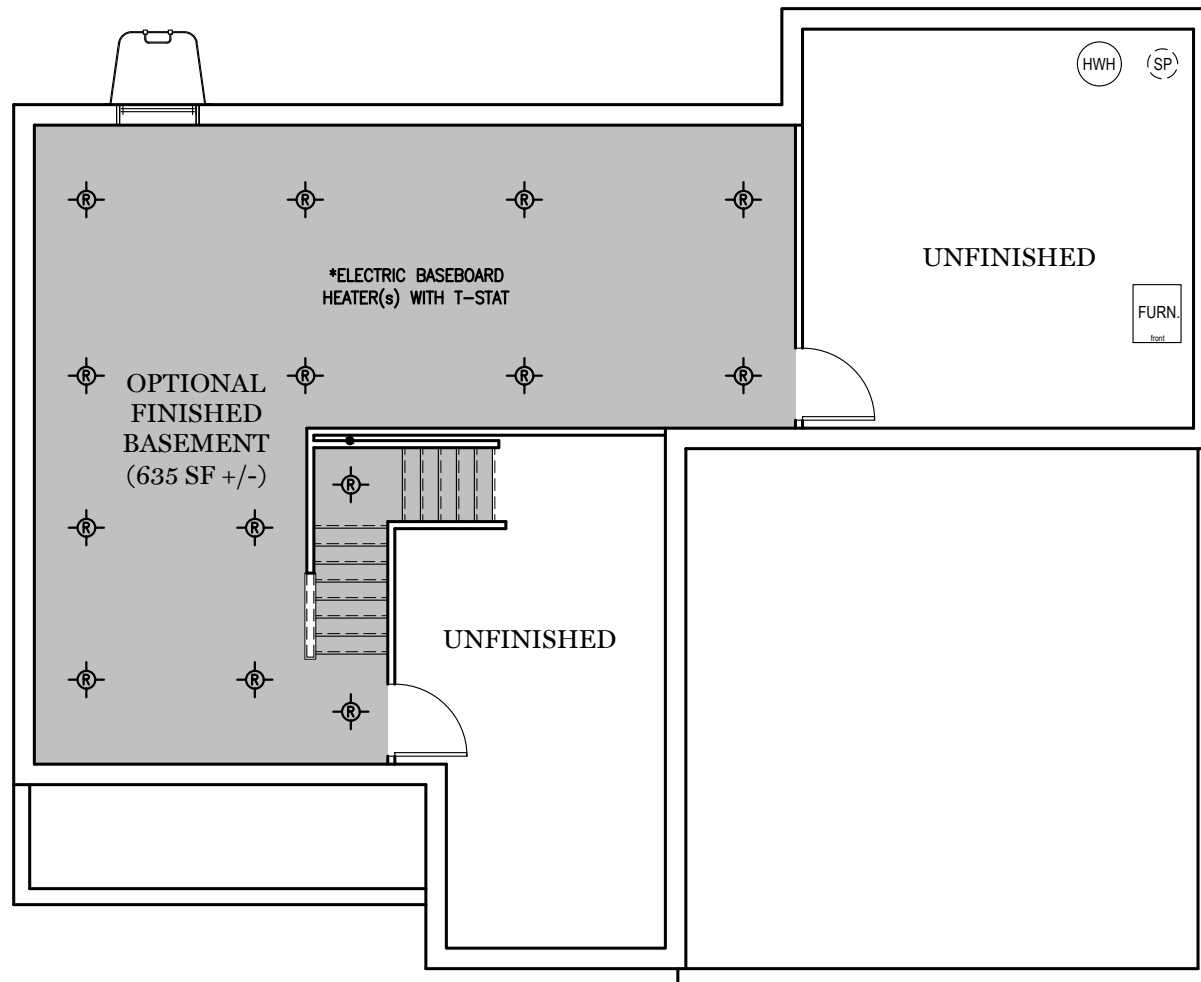

TRADITIONAL** FLOOR PLAN SHOWN

Foundation

"CAMBRIDGE"

** TRADITIONAL FLOOR PLAN ONLY AVAILABLE IN SELECT COMMUNITIES

PDF LAST UPDATED 8/16/2024

■ = CARPETED AREA

⊙ = FLUSH MOUNT RECESSED-STYLE LIGHT

ALL IMAGES ARE FOR ARTISTIC PURPOSES ONLY AND MAY CONTAIN ADDITIONAL FEATURES OR DESIGN OPTIONS NOT AVAILABLE ON ALL HOME PLANS AND IN ALL NEIGHBORHOODS. ROOM SIZE DIMENSIONS AND SQUARE FOOTAGES ARE APPROXIMATE. CONTACT SALES AGENT FOR MORE INFORMATION. TERMS AND CONDITIONS APPLY. [HTTPS://EGSTOLTZFUSHOMES.COM/TERMS-AND-CONDITIONS/](https://EGSTOLTZFUSHOMES.COM/TERMS-AND-CONDITIONS/)