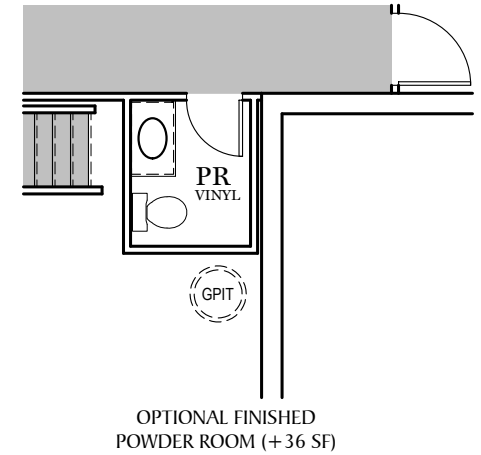

TRADITIONAL** FLOOR PLAN SHOWN

Foundation

"CAMBRIDGE"

** TRADITIONAL FLOOR PLAN ONLY AVAILABLE IN SELECT COMMUNITIES

PDF LAST UPDATED 8/16/2024

■ = CARPETED AREA

⊙ = FLUSH MOUNT RECESSED-STYLE LIGHT

ALL IMAGES ARE FOR ARTISTIC PURPOSES ONLY AND MAY CONTAIN ADDITIONAL FEATURES OR DESIGN OPTIONS NOT AVAILABLE ON ALL HOME PLANS AND IN ALL NEIGHBORHOODS. ROOM SIZE DIMENSIONS AND SQUARE FOOTAGES ARE APPROXIMATE. CONTACT SALES AGENT FOR MORE INFORMATION. TERMS AND CONDITIONS APPLY. [HTTPS://EGSTOLTZFUSHOMES.COM/TERMS-AND-CONDITIONS/](https://EGSTOLTZFUSHOMES.COM/TERMS-AND-CONDITIONS/)

TRADITIONAL ELEVATION**

CLASSIC ELEVATION

Elevations

"CAMBRIDGE"

AMERICAN ELEVATION

HERITAGE ELEVATION

Elevations
"CAMBRIDGE"

ALL IMAGES ARE FOR ARTISTIC PURPOSES ONLY AND MAY CONTAIN ADDITIONAL FEATURES OR DESIGN OPTIONS NOT AVAILABLE ON ALL HOME PLANS AND IN ALL NEIGHBORHOODS. ROOM SIZE DIMENSIONS AND SQUARE FOOTAGES ARE APPROXIMATE. CONTACT SALES AGENT FOR MORE INFORMATION. TERMS AND CONDITIONS APPLY. [HTTPS://EGSTOLTZFUSHOMES.COM/TERMS-AND-CONDITIONS/](https://EGSTOLTZFUSHOMES.COM/TERMS-AND-CONDITIONS/)