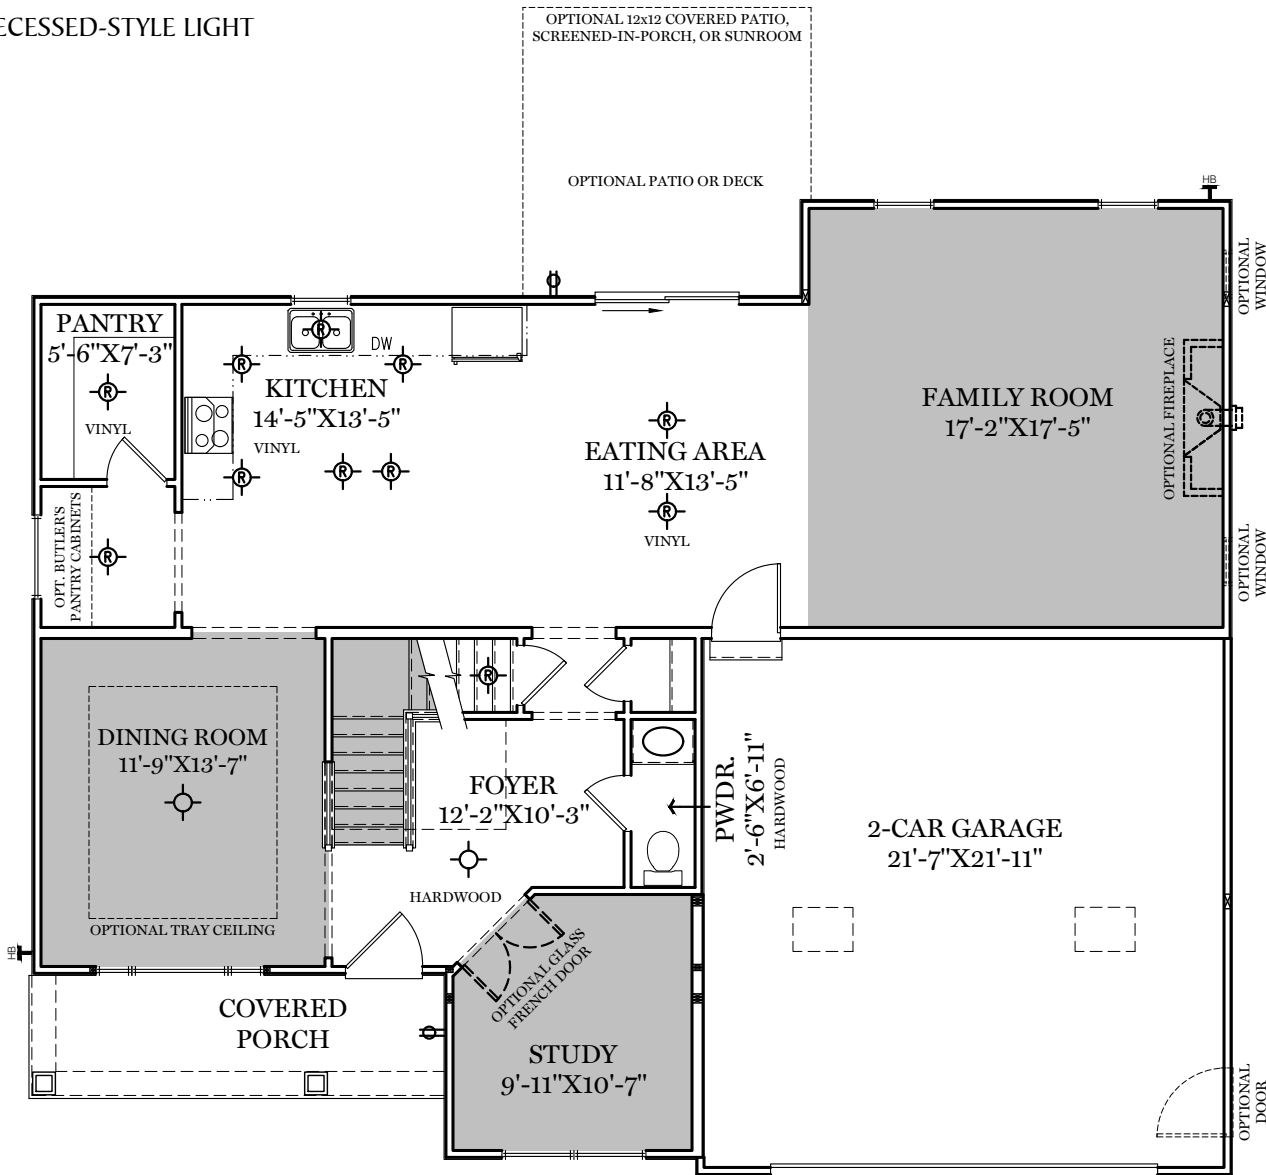

- = CARPETED AREA
- ⊕ = EXTERIOR RECEPTACLE
- HB ⊕ = EXTERIOR HOSE BIBB
- ⊕ = FLUSH MOUNT RECESSED-STYLE LIGHT
- ⊙ = CEILING LIGHT

ALL IMAGES ARE FOR ARTISTIC PURPOSES ONLY AND MAY CONTAIN ADDITIONAL FEATURES OR DESIGN OPTIONS NOT AVAILABLE ON ALL HOME PLANS AND IN ALL NEIGHBORHOODS. ROOM SIZE DIMENSIONS AND SQUARE FOOTAGES ARE APPROXIMATE. CONTACT SALES AGENT FOR MORE INFORMATION. TERMS AND CONDITIONS APPLY. [HTTPS://EGSTOLTZFUSHOMES.COM/TERMS-AND-CONDITIONS/](https://EGSTOLTZFUSHOMES.COM/TERMS-AND-CONDITIONS/)

■ = CARPETED AREA

⊗ = FLUSH MOUNT RECESSED-STYLE LIGHT

ALL IMAGES ARE FOR ARTISTIC PURPOSES ONLY AND MAY CONTAIN ADDITIONAL FEATURES OR DESIGN OPTIONS NOT AVAILABLE ON ALL HOME PLANS AND IN ALL NEIGHBORHOODS. ROOM SIZE DIMENSIONS AND SQUARE FOOTAGES ARE APPROXIMATE. CONTACT SALES AGENT FOR MORE INFORMATION. TERMS AND CONDITIONS APPLY. [HTTPS://EGSTOLTZFUSHOMES.COM/TERMS-AND-CONDITIONS/](https://EGSTOLTZFUSHOMES.COM/TERMS-AND-CONDITIONS/)