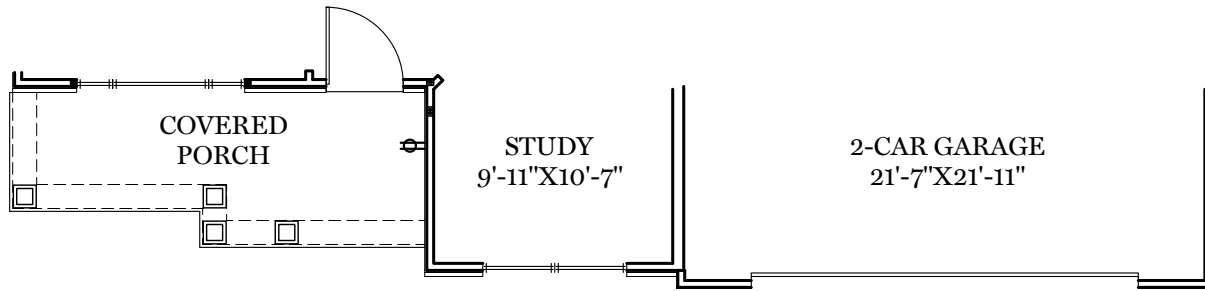

- = CARPETED AREA
- ⊕ = EXTERIOR RECEPTACLE
- HB ⊕ = EXTERIOR HOSE BIBB
- ⊕ = FLUSH MOUNT RECESSED-STYLE LIGHT
- ⊙ = CEILING LIGHT

ALL IMAGES ARE FOR ARTISTIC PURPOSES ONLY AND MAY CONTAIN ADDITIONAL FEATURES OR DESIGN OPTIONS NOT AVAILABLE ON ALL HOME PLANS AND IN ALL NEIGHBORHOODS. ROOM SIZE DIMENSIONS AND SQUARE FOOTAGES ARE APPROXIMATE. CONTACT SALES AGENT FOR MORE INFORMATION. TERMS AND CONDITIONS APPLY. [HTTPS://EGSTOLTZFUSHOMES.COM/TERMS-AND-CONDITIONS/](https://EGSTOLTZFUSHOMES.COM/TERMS-AND-CONDITIONS/)

■ = CARPETED AREA

⊗ = FLUSH MOUNT RECESSED-STYLE LIGHT

ALL IMAGES ARE FOR ARTISTIC PURPOSES ONLY AND MAY CONTAIN ADDITIONAL FEATURES OR DESIGN OPTIONS NOT AVAILABLE ON ALL HOME PLANS AND IN ALL NEIGHBORHOODS. ROOM SIZE DIMENSIONS AND SQUARE FOOTAGES ARE APPROXIMATE. CONTACT SALES AGENT FOR MORE INFORMATION. TERMS AND CONDITIONS APPLY. [HTTPS://EGSTOLTZFUSHOMES.COM/TERMS-AND-CONDITIONS/](https://EGSTOLTZFUSHOMES.COM/TERMS-AND-CONDITIONS/)