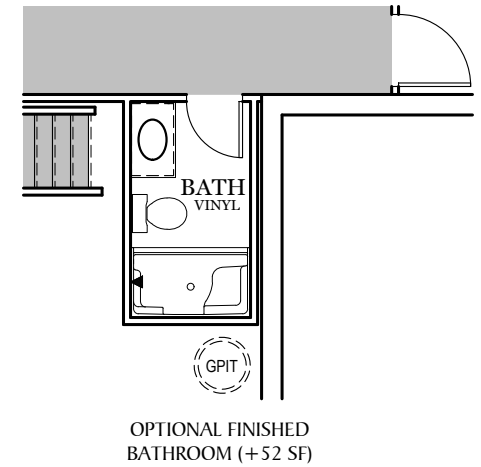

TRADITIONAL** FLOOR PLAN SHOWN

Foundation

"CAMBRIDGE"

** TRADITIONAL FLOOR PLAN ONLY AVAILABLE IN SELECT COMMUNITIES

PDF LAST UPDATED 8/16/2024

■ = CARPETED AREA

⊙ = FLUSH MOUNT RECESSED-STYLE LIGHT

ALL IMAGES ARE FOR ARTISTIC PURPOSES ONLY AND MAY CONTAIN ADDITIONAL FEATURES OR DESIGN OPTIONS NOT AVAILABLE ON ALL HOME PLANS AND IN ALL NEIGHBORHOODS. ROOM SIZE DIMENSIONS AND SQUARE FOOTAGES ARE APPROXIMATE. CONTACT SALES AGENT FOR MORE INFORMATION. TERMS AND CONDITIONS APPLY. [HTTPS://EGSTOLTZFUSHOMES.COM/TERMS-AND-CONDITIONS/](https://EGSTOLTZFUSHOMES.COM/TERMS-AND-CONDITIONS/)