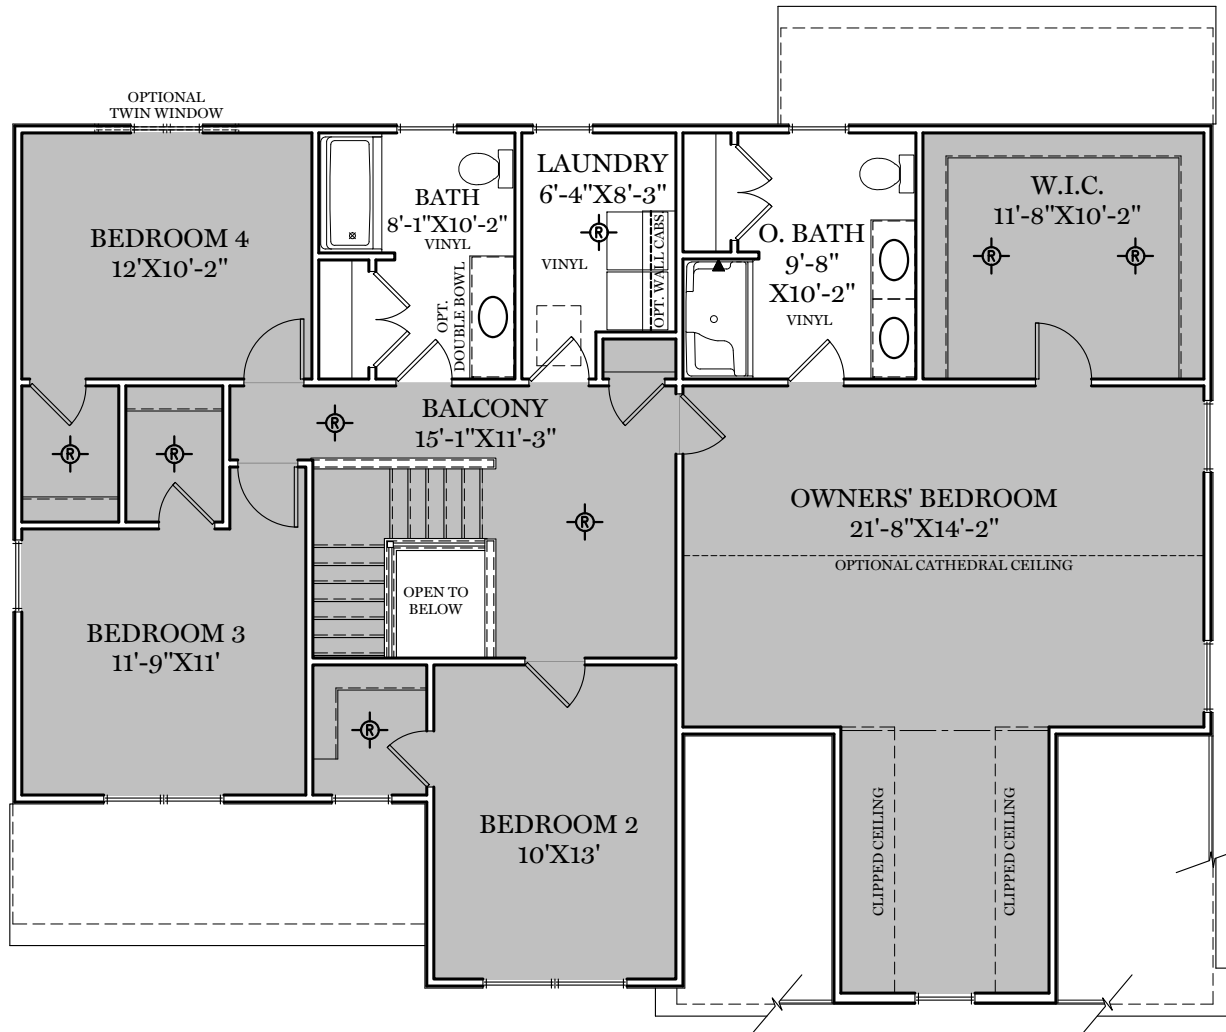

- = CARPETED AREA
- ⊕ = EXTERIOR RECEPTACLE
- HB ⊕ = EXTERIOR HOSE BIBB
- ⊕ = FLUSH MOUNT RECESSED-STYLE LIGHT
- ⊙ = CEILING LIGHT

ALL IMAGES ARE FOR ARTISTIC PURPOSES ONLY AND MAY CONTAIN ADDITIONAL FEATURES OR DESIGN OPTIONS NOT AVAILABLE ON ALL HOME PLANS AND IN ALL NEIGHBORHOODS. ROOM SIZE DIMENSIONS AND SQUARE FOOTAGES ARE APPROXIMATE. CONTACT SALES AGENT FOR MORE INFORMATION. TERMS AND CONDITIONS APPLY. [HTTPS://EGSTOLTZFUSHOMES.COM/TERMS-AND-CONDITIONS/](https://EGSTOLTZFUSHOMES.COM/TERMS-AND-CONDITIONS/)

AMERICAN FLOOR PLAN

HERITAGE FLOOR PLAN

ALL IMAGES ARE FOR ARTISTIC PURPOSES ONLY AND MAY CONTAIN ADDITIONAL FEATURES OR DESIGN OPTIONS NOT AVAILABLE ON ALL HOME PLANS AND IN ALL NEIGHBORHOODS. ROOM SIZE DIMENSIONS AND SQUARE FOOTAGES ARE APPROXIMATE. CONTACT SALES AGENT FOR MORE INFORMATION. TERMS AND CONDITIONS APPLY. [HTTPS://EGSTOLTZFUSHOMES.COM/TERMS-AND-CONDITIONS/](https://EGSTOLTZFUSHOMES.COM/TERMS-AND-CONDITIONS/)

■ = CARPETED AREA

⊗ = FLUSH MOUNT RECESSED-STYLE LIGHT

ALL IMAGES ARE FOR ARTISTIC PURPOSES ONLY AND MAY CONTAIN ADDITIONAL FEATURES OR DESIGN OPTIONS NOT AVAILABLE ON ALL HOME PLANS AND IN ALL NEIGHBORHOODS. ROOM SIZE DIMENSIONS AND SQUARE FOOTAGES ARE APPROXIMATE. CONTACT SALES AGENT FOR MORE INFORMATION. TERMS AND CONDITIONS APPLY. [HTTPS://EGSTOLTZFUSHOMES.COM/TERMS-AND-CONDITIONS/](https://EGSTOLTZFUSHOMES.COM/TERMS-AND-CONDITIONS/)

■ = CARPETED AREA

⊗ = FLUSH MOUNT RECESSED-STYLE LIGHT

■ = CARPETED AREA

⊗ = FLUSH MOUNT RECESSED-STYLE LIGHT

ALL IMAGES ARE FOR ARTISTIC PURPOSES ONLY AND MAY CONTAIN ADDITIONAL FEATURES OR DESIGN OPTIONS NOT AVAILABLE ON ALL HOME PLANS AND IN ALL NEIGHBORHOODS. ROOM SIZE DIMENSIONS AND SQUARE FOOTAGES ARE APPROXIMATE. CONTACT SALES AGENT FOR MORE INFORMATION. TERMS AND CONDITIONS APPLY. [HTTPS://EGSTOLTZFUSHOMES.COM/TERMS-AND-CONDITIONS/](https://EGSTOLTZFUSHOMES.COM/TERMS-AND-CONDITIONS/)