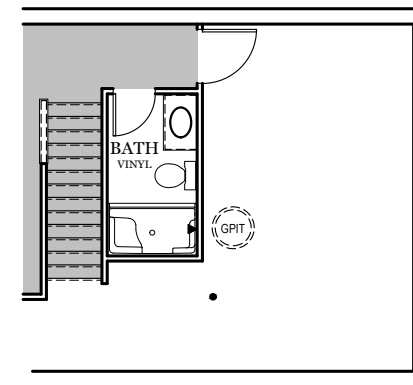

TRADITIONAL** FLOOR PLAN SHOWN

Foundation

"CAMPBELL"

** TRADITIONAL FLOOR
PLAN ONLY AVAILABLE IN
SELECT COMMUNITIES

PDF LAST UPDATED 1/14/2025

■ = CARPETED AREA

⊙ = FLUSH MOUNT RECESSED-STYLE LIGHT

OPTIONAL FINISHED POWDER ROOM (+55 SF)

OPTIONAL FINISHED BATHROOM (+70 SF)

TRADITIONAL ELEVATION**

CLASSIC ELEVATION

Elevations

"CAMPBELL"

** TRADITIONAL ELEVATION
ONLY AVAILABLE IN
SELECT COMMUNITIES

ALL IMAGES ARE FOR ARTISTIC
PURPOSES ONLY AND MAY CONTAIN
ADDITIONAL FEATURES OR DESIGN
OPTIONS NOT AVAILABLE ON ALL
HOME PLANS AND IN ALL
NEIGHBORHOODS. ROOM SIZE
DIMENSIONS AND SQUARE FOOTAGES
ARE APPROXIMATE. CONTACT SALES
AGENT FOR MORE INFORMATION.
TERMS AND CONDITIONS APPLY.
[HTTPS://EGSTOLTZFUSHOMES.COM/
TERMS-AND-CONDITIONS/](https://EGSTOLTZFUSHOMES.COM/TERMS-AND-CONDITIONS/)