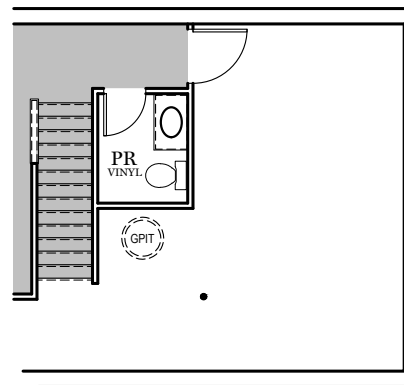

TRADITIONAL** FLOOR PLAN SHOWN

Foundation

"CAMPBELL"

** TRADITIONAL FLOOR
PLAN ONLY AVAILABLE IN
SELECT COMMUNITIES

PDF LAST UPDATED 1/14/2025

■ = CARPETED AREA

⊙ = FLUSH MOUNT RECESSED-STYLE LIGHT

OPTIONAL FINISHED POWDER ROOM (+55 SF)