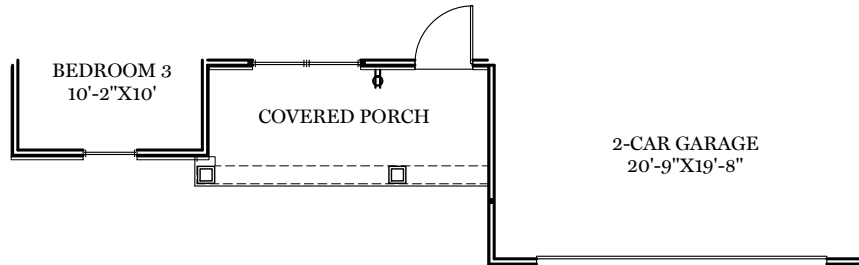

- = CARPETED AREA
- ⊕ = EXTERIOR RECEPTACLE
- HB ⊕ = EXTERIOR HOSE BIBB
- ⊕ = FLUSH MOUNT RECESSED-STYLE LIGHT

ALL IMAGES ARE FOR ARTISTIC PURPOSES ONLY AND MAY CONTAIN ADDITIONAL FEATURES OR DESIGN OPTIONS NOT AVAILABLE ON ALL HOME PLANS AND IN ALL NEIGHBORHOODS. ROOM SIZE DIMENSIONS AND SQUARE FOOTAGES ARE APPROXIMATE. CONTACT SALES AGENT FOR MORE INFORMATION. TERMS AND CONDITIONS APPLY. [HTTPS://EGSTOLTZFUSHOMES.COM/TERMS-AND-CONDITIONS/](https://EGSTOLTZFUSHOMES.COM/TERMS-AND-CONDITIONS/)