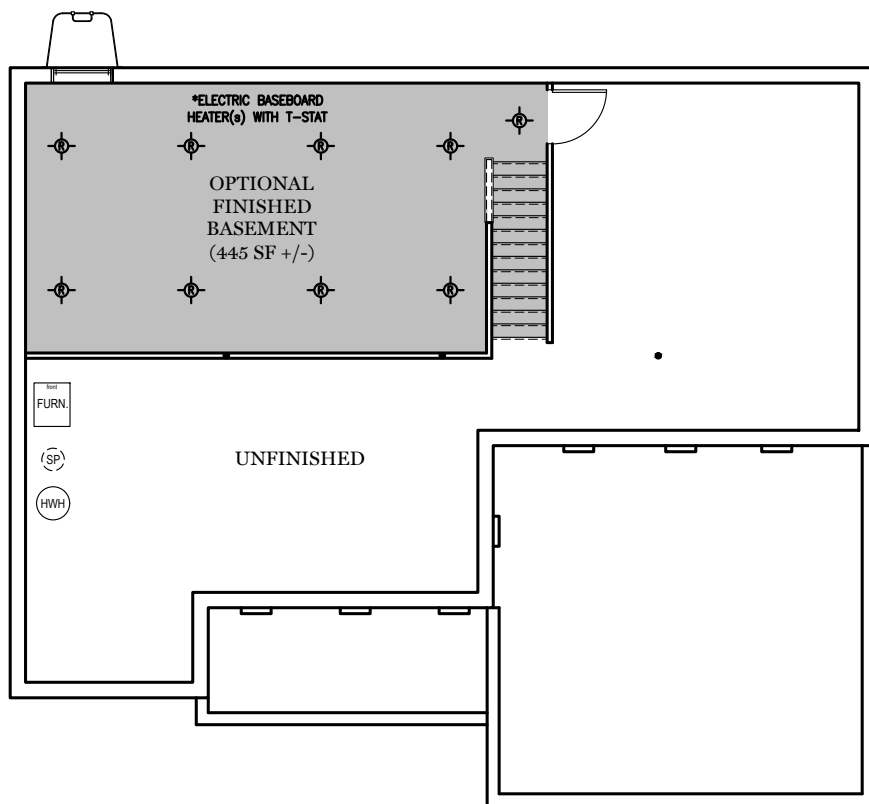

TRADITIONAL** FLOOR PLAN SHOWN

Foundation

"CAMPBELL"

** TRADITIONAL FLOOR
PLAN ONLY AVAILABLE IN
SELECT COMMUNITIES

PDF LAST UPDATED 1/14/2025

■ = CARPETED AREA

⊙ = FLUSH MOUNT RECESSED-STYLE LIGHT

OPTIONAL FINISHED POWDER ROOM (+55 SF)