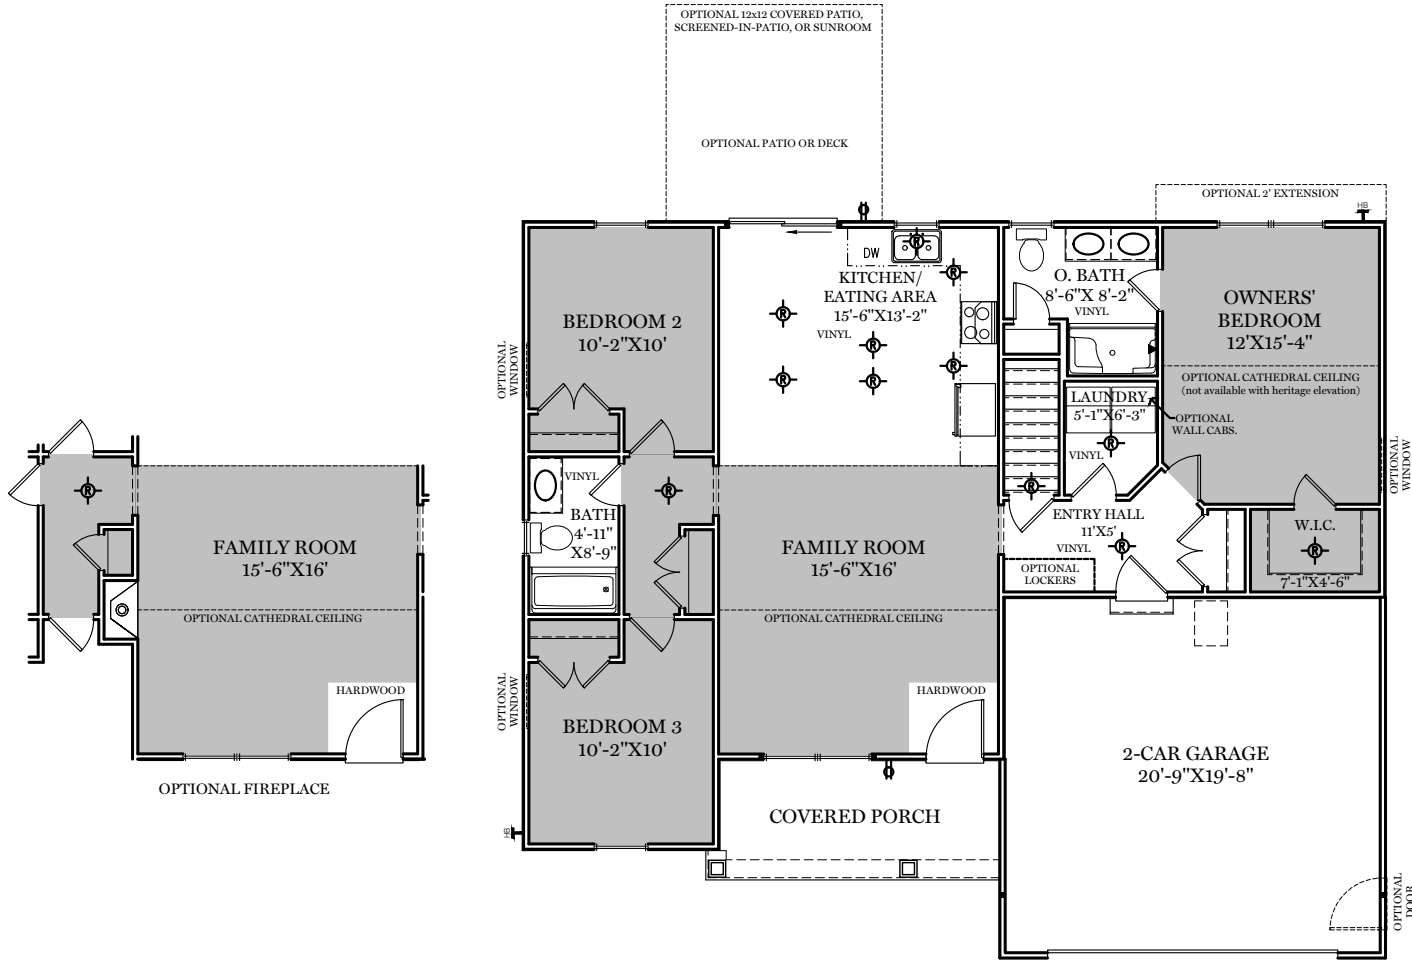

- = CARPETED AREA
- ⊕ = EXTERIOR RECEPTACLE
- HB ⊕ = EXTERIOR HOSE BIBB
- ⊕ = FLUSH MOUNT RECESSED-STYLE LIGHT

ALL IMAGES ARE FOR ARTISTIC PURPOSES ONLY AND MAY CONTAIN ADDITIONAL FEATURES OR DESIGN OPTIONS NOT AVAILABLE ON ALL HOME PLANS AND IN ALL NEIGHBORHOODS. ROOM SIZE DIMENSIONS AND SQUARE FOOTAGES ARE APPROXIMATE. CONTACT SALES AGENT FOR MORE INFORMATION. TERMS AND CONDITIONS APPLY. [HTTPS://EGSTOLTZFUSHOMES.COM/TERMS-AND-CONDITIONS/](https://EGSTOLTZFUSHOMES.COM/TERMS-AND-CONDITIONS/)

AMERICAN FLOOR PLAN

HERITAGE FLOOR PLAN

ALL IMAGES ARE FOR ARTISTIC PURPOSES ONLY AND MAY CONTAIN ADDITIONAL FEATURES OR DESIGN OPTIONS NOT AVAILABLE ON ALL HOME PLANS AND IN ALL NEIGHBORHOODS. ROOM SIZE DIMENSIONS AND SQUARE FOOTAGES ARE APPROXIMATE. CONTACT SALES AGENT FOR MORE INFORMATION. TERMS AND CONDITIONS APPLY. [HTTPS://EGSTOLTZFUSHOMES.COM/TERMS-AND-CONDITIONS/](https://EGSTOLTZFUSHOMES.COM/TERMS-AND-CONDITIONS/)

TRADITIONAL** FLOOR PLAN SHOWN

Foundation

"CAMPBELL"

** TRADITIONAL FLOOR
PLAN ONLY AVAILABLE IN
SELECT COMMUNITIES

PDF LAST UPDATED 1/14/2025

■ = CARPETED AREA

⊙ = FLUSH MOUNT RECESSED-STYLE LIGHT

OPTIONAL FINISHED POWDER ROOM (+55 SF)