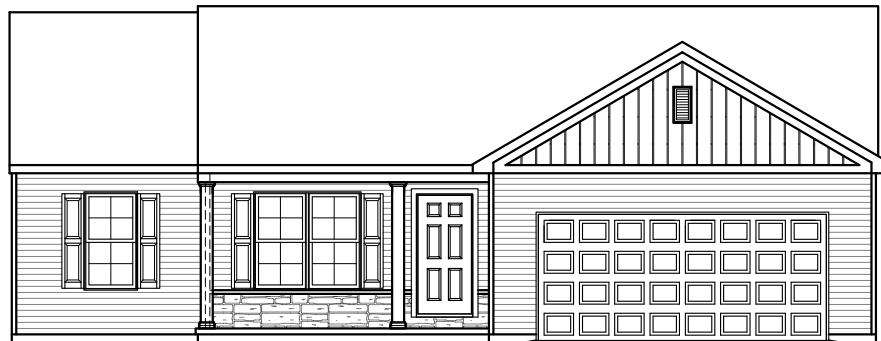

TRADITIONAL** FLOOR PLAN SHOWN

Foundation

"CAMPBELL"

** TRADITIONAL FLOOR
PLAN ONLY AVAILABLE IN
SELECT COMMUNITIES

PDF LAST UPDATED 1/14/2025

■ = CARPETED AREA

⊙ = FLUSH MOUNT RECESSED-STYLE LIGHT

OPTIONAL FINISHED POWDER ROOM (+55 SF)

OPTIONAL FINISHED BATHROOM (+70 SF)

TRADITIONAL ELEVATION**

CLASSIC ELEVATION

Elevations

"CAMPBELL"

** TRADITIONAL ELEVATION
ONLY AVAILABLE IN
SELECT COMMUNITIES

ALL IMAGES ARE FOR ARTISTIC
PURPOSES ONLY AND MAY CONTAIN
ADDITIONAL FEATURES OR DESIGN
OPTIONS NOT AVAILABLE ON ALL
HOME PLANS AND IN ALL
NEIGHBORHOODS. ROOM SIZE
DIMENSIONS AND SQUARE FOOTAGES
ARE APPROXIMATE. CONTACT SALES
AGENT FOR MORE INFORMATION.
TERMS AND CONDITIONS APPLY.
[HTTPS://EGSTOLTZFUSHOMES.COM/
TERMS-AND-CONDITIONS/](https://EGSTOLTZFUSHOMES.COM/TERMS-AND-CONDITIONS/)

PDF LAST UPDATED 1/14/2025

EGStoltzfus

BUILDING ONE STORY AT A TIME

AMERICAN ELEVATION

HERITAGE ELEVATION

Elevations

"CAMPBELL"

ALL IMAGES ARE FOR ARTISTIC PURPOSES ONLY AND MAY CONTAIN ADDITIONAL FEATURES OR DESIGN OPTIONS NOT AVAILABLE ON ALL HOME PLANS AND IN ALL NEIGHBORHOODS. ROOM SIZE DIMENSIONS AND SQUARE FOOTAGES ARE APPROXIMATE. CONTACT SALES AGENT FOR MORE INFORMATION. TERMS AND CONDITIONS APPLY. [HTTPS://EGSTOLTZFUSHOMES.COM/TERMS-AND-CONDITIONS/](https://EGSTOLTZFUSHOMES.COM/TERMS-AND-CONDITIONS/)