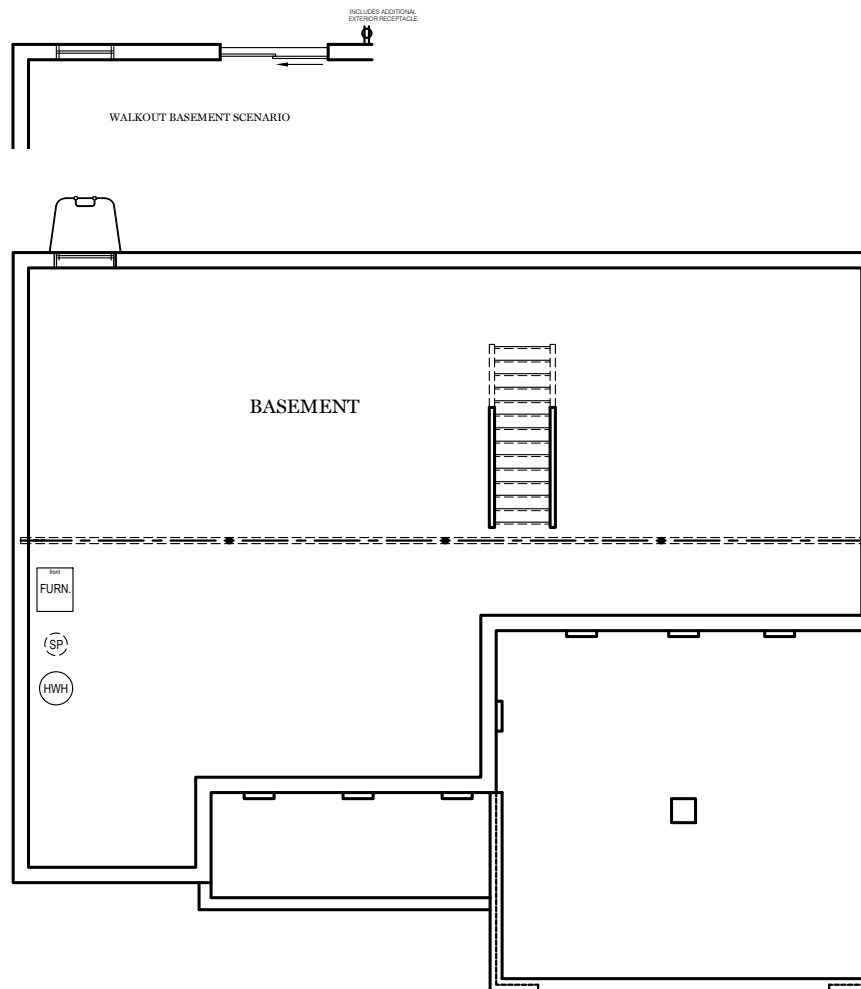

- = CARPETED AREA
- ⊕ = EXTERIOR RECEPTACLE
- HB ⊕ = EXTERIOR HOSE BIBB
- ⊕ = FLUSH MOUNT RECESSED-STYLE LIGHT

ALL IMAGES ARE FOR ARTISTIC PURPOSES ONLY AND MAY CONTAIN ADDITIONAL FEATURES OR DESIGN OPTIONS NOT AVAILABLE ON ALL HOME PLANS AND IN ALL NEIGHBORHOODS. ROOM SIZE DIMENSIONS AND SQUARE FOOTAGES ARE APPROXIMATE. CONTACT SALES AGENT FOR MORE INFORMATION. TERMS AND CONDITIONS APPLY. [HTTPS://EGSTOLTZFUSHOMES.COM/TERMS-AND-CONDITIONS/](https://EGSTOLTZFUSHOMES.COM/TERMS-AND-CONDITIONS/)

AMERICAN FLOOR PLAN

HERITAGE FLOOR PLAN

ALL IMAGES ARE FOR ARTISTIC PURPOSES ONLY AND MAY CONTAIN ADDITIONAL FEATURES OR DESIGN OPTIONS NOT AVAILABLE ON ALL HOME PLANS AND IN ALL NEIGHBORHOODS. ROOM SIZE DIMENSIONS AND SQUARE FOOTAGES ARE APPROXIMATE. CONTACT SALES AGENT FOR MORE INFORMATION. TERMS AND CONDITIONS APPLY. [HTTPS://EGSTOLTZFUSHOMES.COM/TERMS-AND-CONDITIONS/](https://EGSTOLTZFUSHOMES.COM/TERMS-AND-CONDITIONS/)