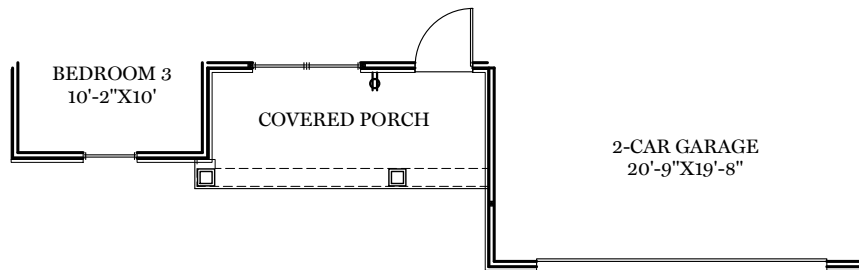

HERITAGE FLOOR PLAN

ALL IMAGES ARE FOR ARTISTIC PURPOSES ONLY AND MAY CONTAIN ADDITIONAL FEATURES OR DESIGN OPTIONS NOT AVAILABLE ON ALL HOME PLANS AND IN ALL NEIGHBORHOODS. ROOM SIZE DIMENSIONS AND SQUARE FOOTAGES ARE APPROXIMATE. CONTACT SALES AGENT FOR MORE INFORMATION. TERMS AND CONDITIONS APPLY. [HTTPS://EGSTOLTZFUSHOMES.COM/TERMS-AND-CONDITIONS/](https://EGSTOLTZFUSHOMES.COM/TERMS-AND-CONDITIONS/)