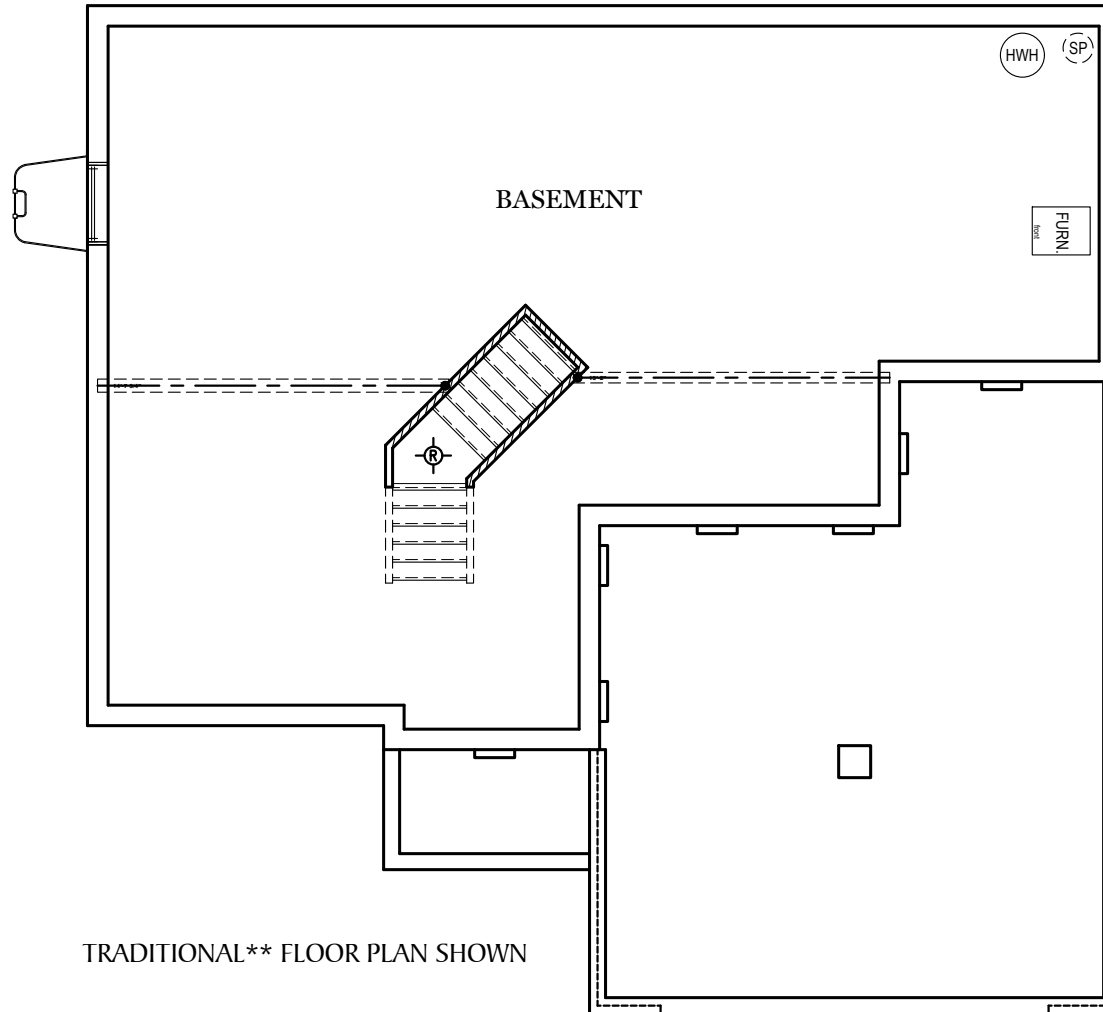

- = CARPETED AREA
- ⊕ = EXTERIOR RECEPTACLE
- HB ⊕ = EXTERIOR HOSE BIBB
- ⊕ (with R) = FLUSH MOUNT RECESSED-STYLE LIGHT
- ⊕ (with circle) = CEILING LIGHT

TRADITIONAL**, CLASSIC, AMERICAN,
& HERITAGE FLOOR PLAN SHOWN

LUXURY BATH

SPA BATH

ALL IMAGES ARE FOR ARTISTIC PURPOSES ONLY AND MAY CONTAIN ADDITIONAL FEATURES OR DESIGN OPTIONS NOT AVAILABLE ON ALL HOME PLANS AND IN ALL NEIGHBORHOODS. ROOM SIZE DIMENSIONS AND SQUARE FOOTAGES ARE APPROXIMATE. CONTACT SALES AGENT FOR MORE INFORMATION. TERMS AND CONDITIONS APPLY. [HTTPS://EGSTOLTZFUSHOMES.COM/TERMS-AND-CONDITIONS/](https://EGSTOLTZFUSHOMES.COM/TERMS-AND-CONDITIONS/)

⊕ = FLUSH MOUNT RECESSED-STYLE LIGHT

⊕ INCLUDES ADDITIONAL EXTERIOR RECEPTACLE

E.G.S. RESERVES THE RIGHT TO RELOCATE MECHANICALS AS REQ. BY SITE CONDITIONS

ALL IMAGES ARE FOR ARTISTIC PURPOSES ONLY AND MAY CONTAIN ADDITIONAL FEATURES OR DESIGN OPTIONS NOT AVAILABLE ON ALL HOME PLANS AND IN ALL NEIGHBORHOODS. ROOM SIZE DIMENSIONS AND SQUARE FOOTAGES ARE APPROXIMATE. CONTACT SALES AGENT FOR MORE INFORMATION. TERMS AND CONDITIONS APPLY. [HTTPS://EGSTOLTZFUSHOMES.COM/TERMS-AND-CONDITIONS/](https://EGSTOLTZFUSHOMES.COM/TERMS-AND-CONDITIONS/)

Foundation

"DANBURY"

** TRADITIONAL FLOOR PLAN ONLY AVAILABLE IN SELECT COMMUNITIES

PDF LAST UPDATED 12/20/2024

■ = CARPETED AREA

⊗ = FLUSH MOUNT RECESSED-STYLE LIGHT

ALL IMAGES ARE FOR ARTISTIC PURPOSES ONLY AND MAY CONTAIN ADDITIONAL FEATURES OR DESIGN OPTIONS NOT AVAILABLE ON ALL HOME PLANS AND IN ALL NEIGHBORHOODS. ROOM SIZE DIMENSIONS AND SQUARE FOOTAGES ARE APPROXIMATE. CONTACT SALES AGENT FOR MORE INFORMATION. TERMS AND CONDITIONS APPLY. [HTTPS://EGSTOLTZFUSHOMES.COM/TERMS-AND-CONDITIONS/](https://EGSTOLTZFUSHOMES.COM/TERMS-AND-CONDITIONS/)