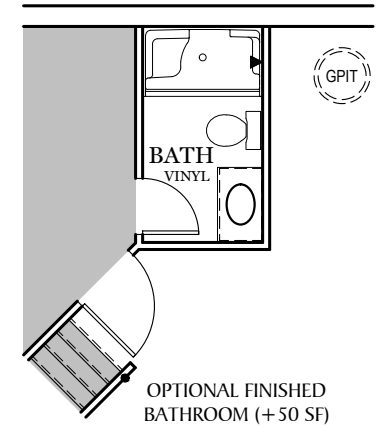

Foundation

"DANBURY"

** TRADITIONAL FLOOR PLAN ONLY AVAILABLE IN SELECT COMMUNITIES

PDF LAST UPDATED 12/20/2024

■ = CARPETED AREA

⊗ = FLUSH MOUNT RECESSED-STYLE LIGHT

ALL IMAGES ARE FOR ARTISTIC PURPOSES ONLY AND MAY CONTAIN ADDITIONAL FEATURES OR DESIGN OPTIONS NOT AVAILABLE ON ALL HOME PLANS AND IN ALL NEIGHBORHOODS. ROOM SIZE DIMENSIONS AND SQUARE FOOTAGES ARE APPROXIMATE. CONTACT SALES AGENT FOR MORE INFORMATION. TERMS AND CONDITIONS APPLY. [HTTPS://EGSTOLTZFUSHOMES.COM/TERMS-AND-CONDITIONS/](https://EGSTOLTZFUSHOMES.COM/TERMS-AND-CONDITIONS/)