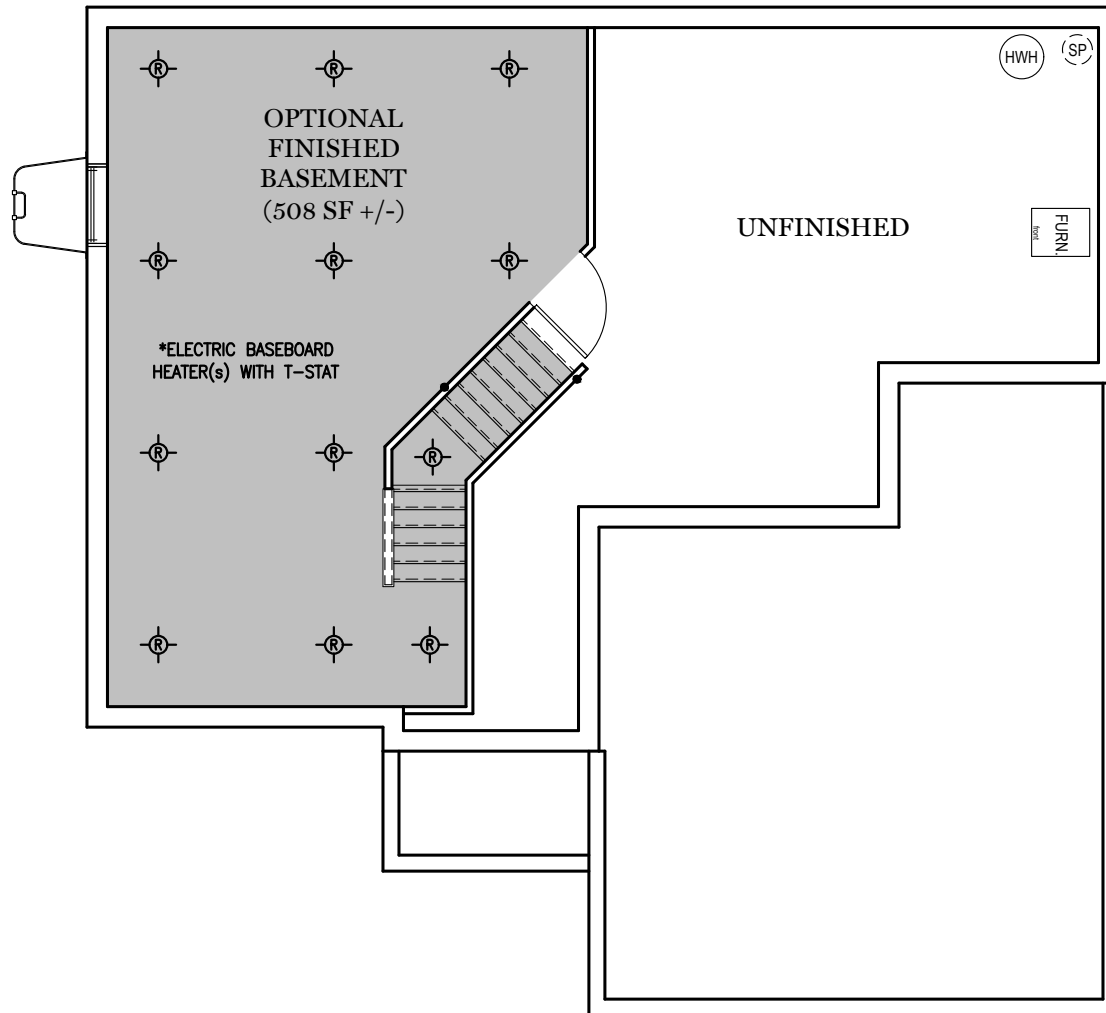

Foundation

"DANBURY"

** TRADITIONAL FLOOR PLAN ONLY AVAILABLE IN SELECT COMMUNITIES

PDF LAST UPDATED 12/20/2024

■ = CARPETED AREA

⊗ = FLUSH MOUNT RECESSED-STYLE LIGHT

ALL IMAGES ARE FOR ARTISTIC PURPOSES ONLY AND MAY CONTAIN ADDITIONAL FEATURES OR DESIGN OPTIONS NOT AVAILABLE ON ALL HOME PLANS AND IN ALL NEIGHBORHOODS. ROOM SIZE DIMENSIONS AND SQUARE FOOTAGES ARE APPROXIMATE. CONTACT SALES AGENT FOR MORE INFORMATION. TERMS AND CONDITIONS APPLY. [HTTPS://EGSTOLTZFUSHOMES.COM/TERMS-AND-CONDITIONS/](https://EGSTOLTZFUSHOMES.COM/TERMS-AND-CONDITIONS/)

OPTIONAL EXTENDED COVERED PORCH

TRADITIONAL ELEVATION**

OPTIONAL EXTENDED COVERED PORCH

CLASSIC ELEVATION

ALL IMAGES ARE FOR ARTISTIC PURPOSES ONLY AND MAY CONTAIN ADDITIONAL FEATURES OR DESIGN OPTIONS NOT AVAILABLE ON ALL HOME PLANS AND IN ALL NEIGHBORHOODS. ROOM SIZE DIMENSIONS AND SQUARE FOOTAGES ARE APPROXIMATE. CONTACT SALES AGENT FOR MORE INFORMATION. TERMS AND CONDITIONS APPLY. [HTTPS://EGSTOLTZFUSHOMES.COM/TERMS-AND-CONDITIONS/](https://egstoltzfushomes.com/terms-and-conditions/)