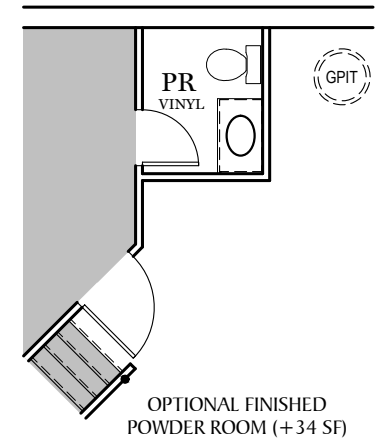

Foundation

"DANBURY"

** TRADITIONAL FLOOR PLAN ONLY AVAILABLE IN SELECT COMMUNITIES

PDF LAST UPDATED 12/20/2024

■ = CARPETED AREA

⊗ = FLUSH MOUNT RECESSED-STYLE LIGHT

ALL IMAGES ARE FOR ARTISTIC PURPOSES ONLY AND MAY CONTAIN ADDITIONAL FEATURES OR DESIGN OPTIONS NOT AVAILABLE ON ALL HOME PLANS AND IN ALL NEIGHBORHOODS. ROOM SIZE DIMENSIONS AND SQUARE FOOTAGES ARE APPROXIMATE. CONTACT SALES AGENT FOR MORE INFORMATION. TERMS AND CONDITIONS APPLY. [HTTPS://EGSTOLTZFUSHOMES.COM/TERMS-AND-CONDITIONS/](https://EGSTOLTZFUSHOMES.COM/TERMS-AND-CONDITIONS/)