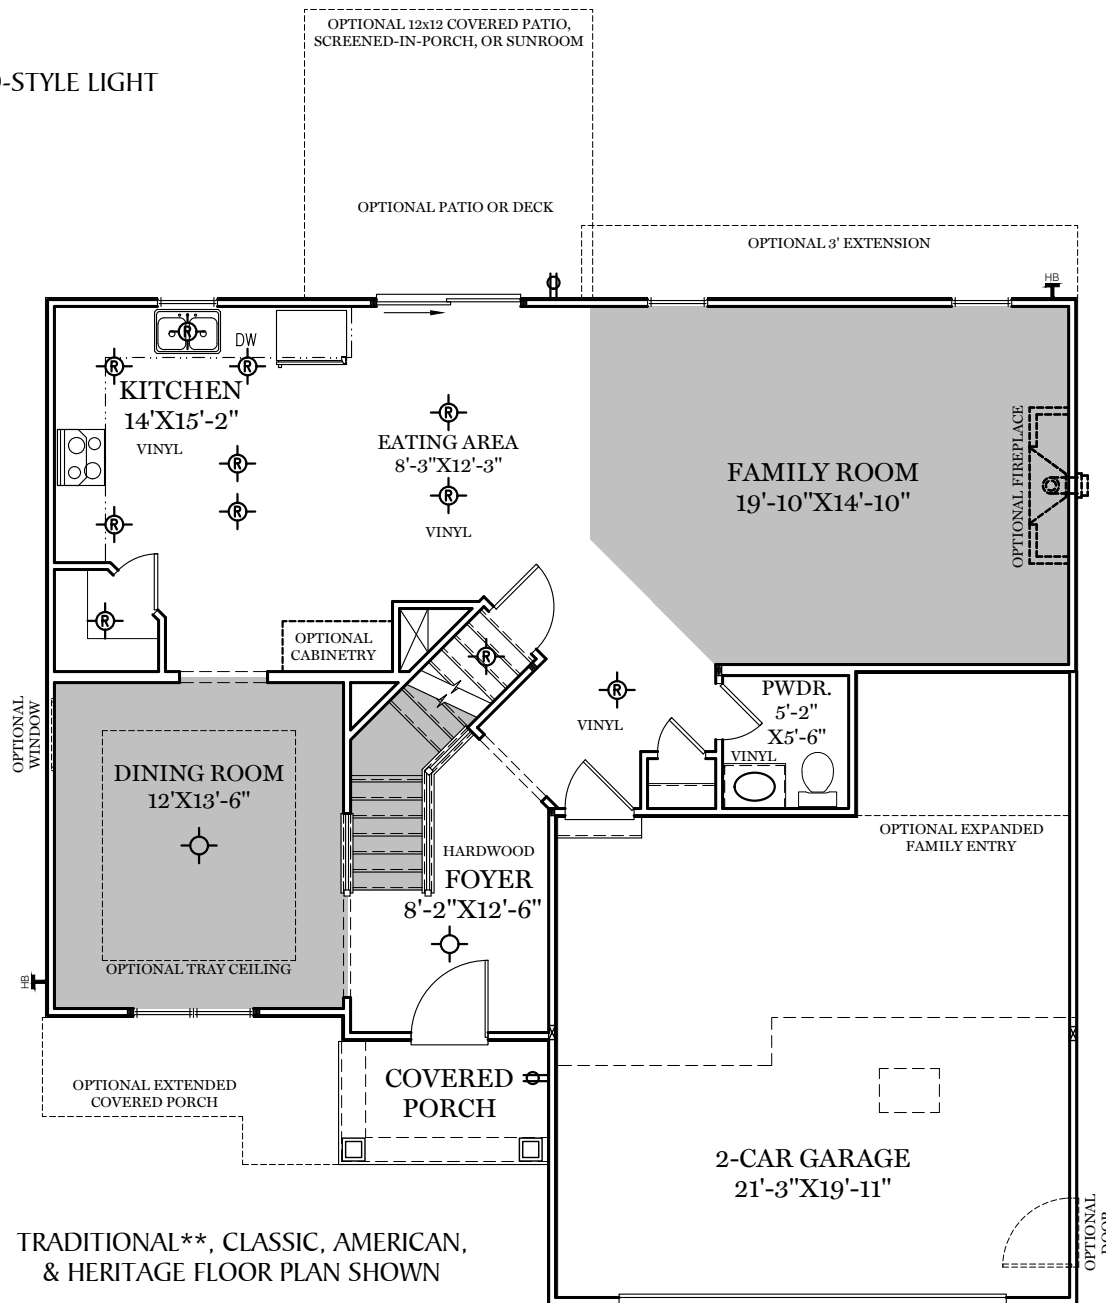

- = CARPETED AREA
- ⊕ = EXTERIOR RECEPTACLE
- HB ⊕ = EXTERIOR HOSE BIBB
- ⊕ (with R) = FLUSH MOUNT RECESSED-STYLE LIGHT
- ⊕ (with circle) = CEILING LIGHT

TRADITIONAL**, CLASSIC, AMERICAN,
& HERITAGE FLOOR PLAN SHOWN

■ = CARPETED AREA

⊗ = FLUSH MOUNT RECESSED-STYLE LIGHT

TRADITIONAL**, CLASSIC, AMERICAN,
& HERITAGE FLOOR PLAN SHOWN

ALL IMAGES ARE FOR ARTISTIC PURPOSES ONLY AND MAY CONTAIN ADDITIONAL FEATURES OR DESIGN OPTIONS NOT AVAILABLE ON ALL HOME PLANS AND IN ALL NEIGHBORHOODS. ROOM SIZE DIMENSIONS AND SQUARE FOOTAGES ARE APPROXIMATE. CONTACT SALES AGENT FOR MORE INFORMATION. TERMS AND CONDITIONS APPLY. [HTTPS://EGSTOLTZFUSHOMES.COM/TERMS-AND-CONDITIONS/](https://EGSTOLTZFUSHOMES.COM/TERMS-AND-CONDITIONS/)