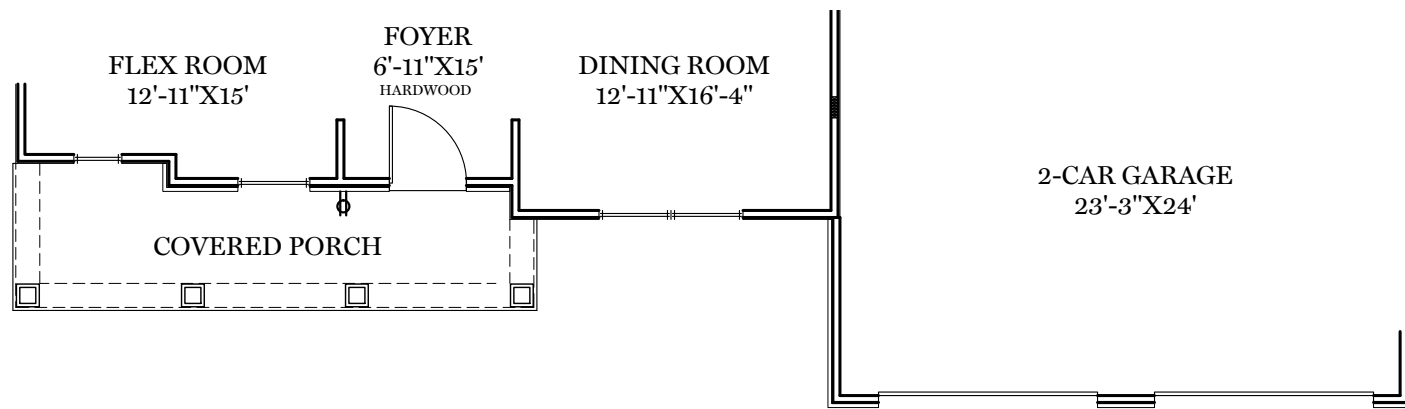

AMERICAN FLOOR PLAN