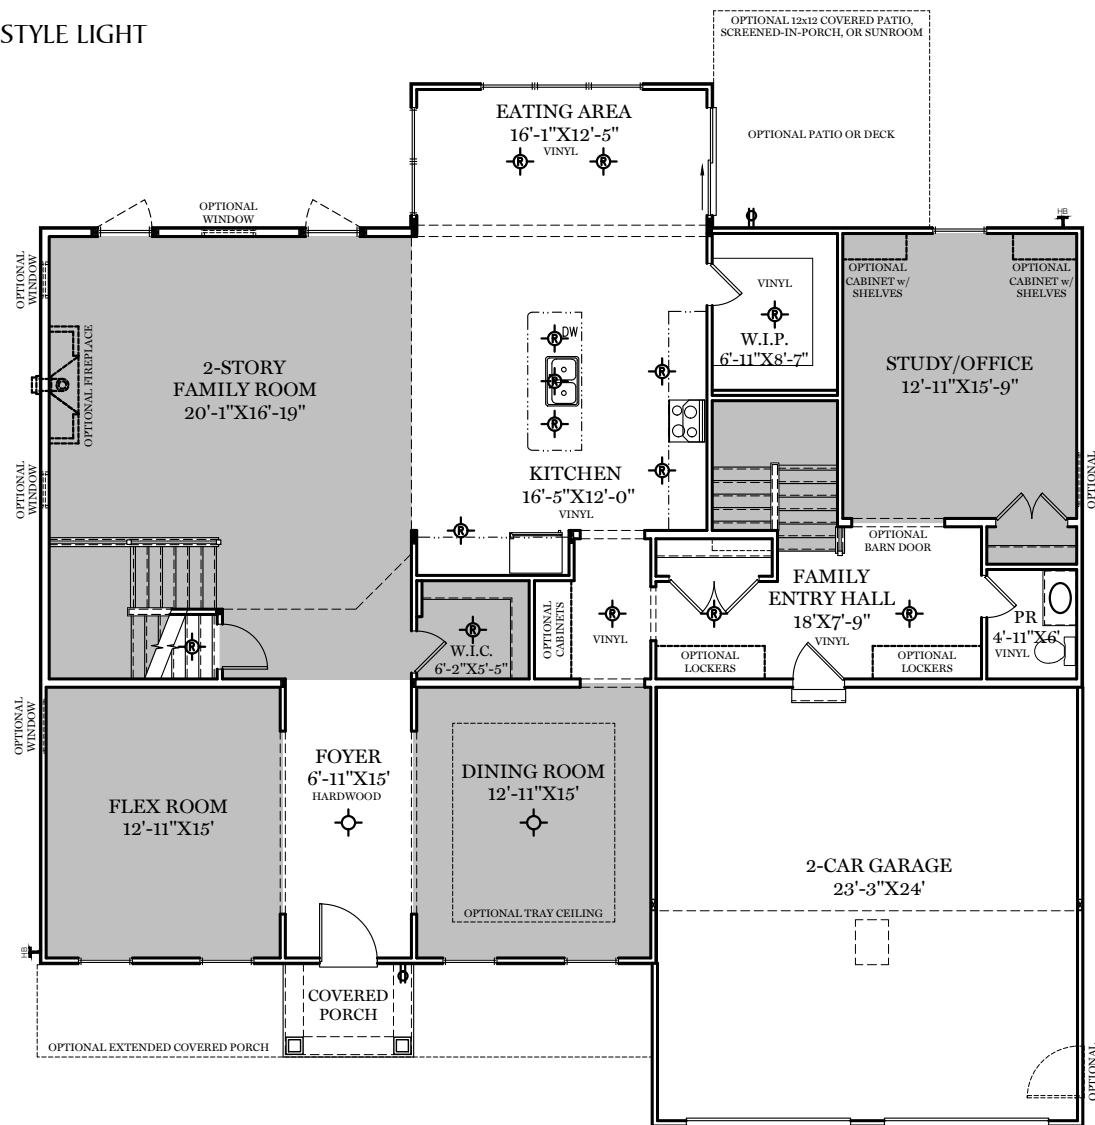

- = CARPETED AREA
- ⊕ = EXTERIOR RECEPTACLE
- HB ⊕ = EXTERIOR HOSE BIBB
- ⊕ = FLUSH MOUNT RECESSED-STYLE LIGHT
- ⊙ = CEILING LIGHT

ALL IMAGES ARE FOR ARTISTIC PURPOSES ONLY AND MAY CONTAIN ADDITIONAL FEATURES OR DESIGN OPTIONS NOT AVAILABLE ON ALL HOME PLANS AND IN ALL NEIGHBORHOODS. ROOM SIZE DIMENSIONS AND SQUARE FOOTAGES ARE APPROXIMATE. CONTACT SALES AGENT FOR MORE INFORMATION. TERMS AND CONDITIONS APPLY. [HTTPS://EGSTOLTZFUSHOMES.COM/TERMS-AND-CONDITIONS/](https://EGSTOLTZFUSHOMES.COM/TERMS-AND-CONDITIONS/)

■ = CARPETED AREA

⊙ = FLUSH MOUNT RECESSED-STYLE LIGHT

ALL IMAGES ARE FOR ARTISTIC PURPOSES ONLY AND MAY CONTAIN ADDITIONAL FEATURES OR DESIGN OPTIONS NOT AVAILABLE ON ALL HOME PLANS AND IN ALL NEIGHBORHOODS. ROOM SIZE DIMENSIONS AND SQUARE FOOTAGES ARE APPROXIMATE. CONTACT SALES AGENT FOR MORE INFORMATION. TERMS AND CONDITIONS APPLY. [HTTPS://EGSTOLTZFUSHOMES.COM/TERMS-AND-CONDITIONS/](https://EGSTOLTZFUSHOMES.COM/TERMS-AND-CONDITIONS/)