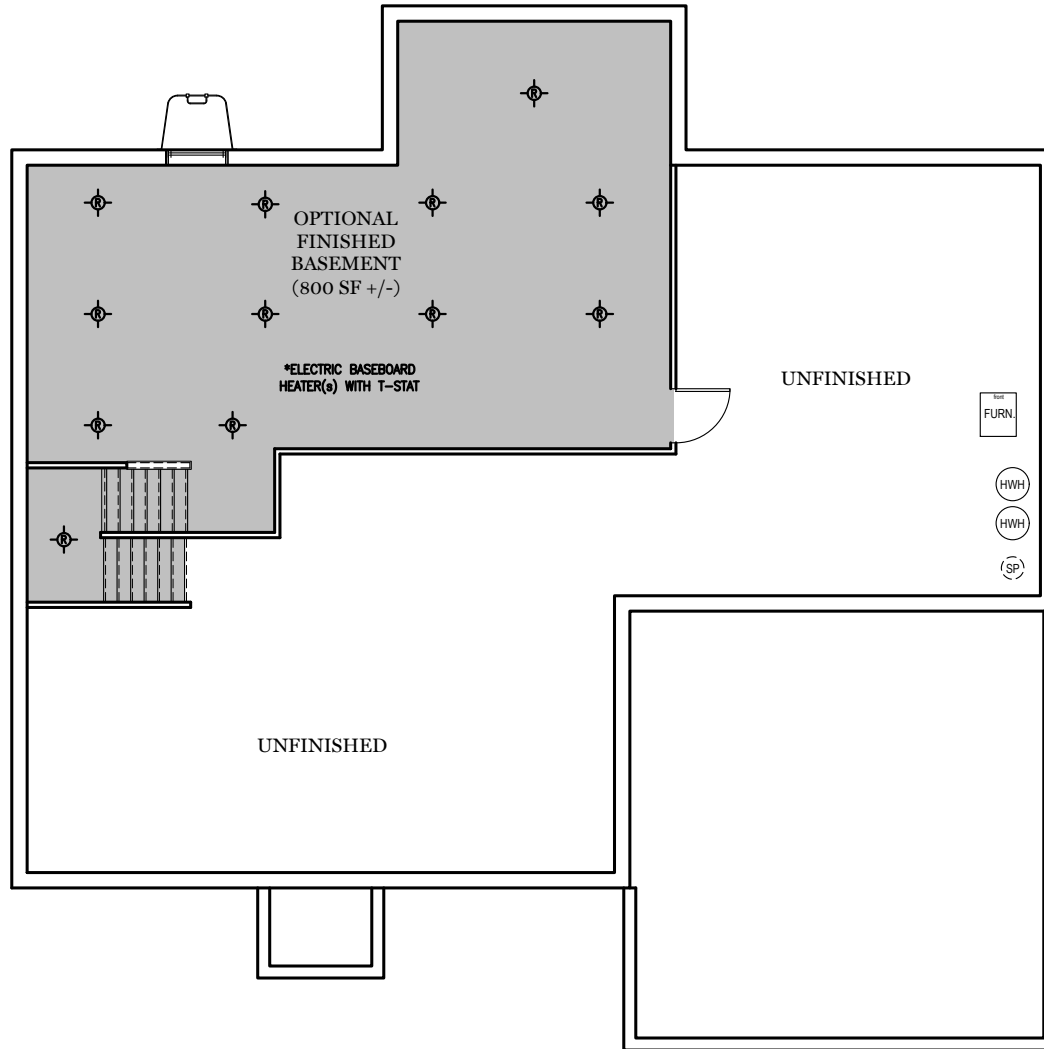

■ = CARPETED AREA

⊗ = FLUSH MOUNT RECESSED-STYLE LIGHT

OPTIONAL FINISHED POWDER ROOM