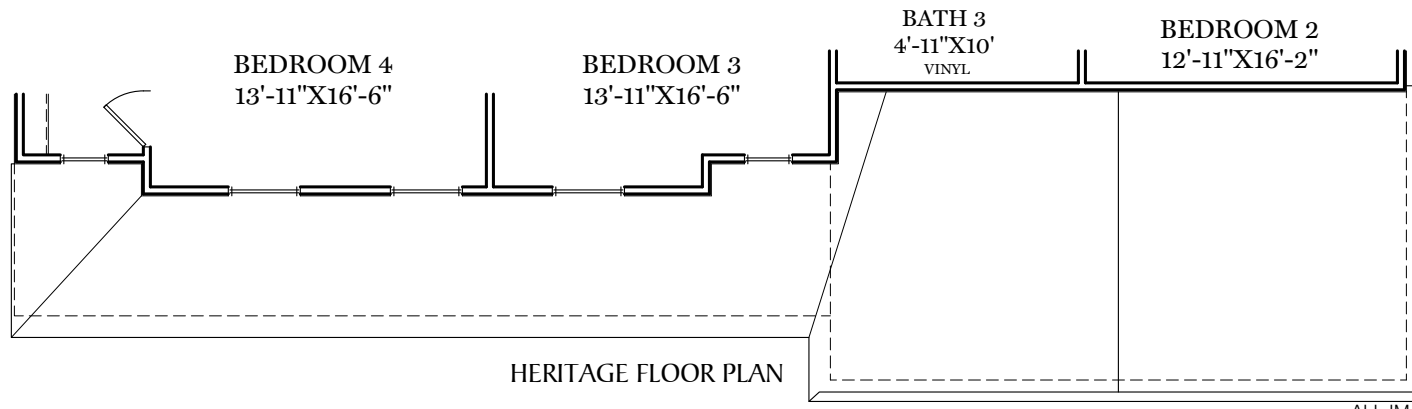

- = CARPETED AREA
- ⊕ = EXTERIOR RECEPTACLE
- HB ⊕ = EXTERIOR HOSE BIBB
- ⊕ = FLUSH MOUNT RECESSED-STYLE LIGHT
- ⊙ = CEILING LIGHT

ALL IMAGES ARE FOR ARTISTIC PURPOSES ONLY AND MAY CONTAIN ADDITIONAL FEATURES OR DESIGN OPTIONS NOT AVAILABLE ON ALL HOME PLANS AND IN ALL NEIGHBORHOODS. ROOM SIZE DIMENSIONS AND SQUARE FOOTAGES ARE APPROXIMATE. CONTACT SALES AGENT FOR MORE INFORMATION. TERMS AND CONDITIONS APPLY. [HTTPS://EGSTOLTZFUSHOMES.COM/TERMS-AND-CONDITIONS/](https://EGSTOLTZFUSHOMES.COM/TERMS-AND-CONDITIONS/)

■ = CARPETED AREA

⊙ = FLUSH MOUNT RECESSED-STYLE LIGHT

ALL IMAGES ARE FOR ARTISTIC PURPOSES ONLY AND MAY CONTAIN ADDITIONAL FEATURES OR DESIGN OPTIONS NOT AVAILABLE ON ALL HOME PLANS AND IN ALL NEIGHBORHOODS. ROOM SIZE DIMENSIONS AND SQUARE FOOTAGES ARE APPROXIMATE. CONTACT SALES AGENT FOR MORE INFORMATION. TERMS AND CONDITIONS APPLY. [HTTPS://EGSTOLTZFUSHOMES.COM/TERMS-AND-CONDITIONS/](https://EGSTOLTZFUSHOMES.COM/TERMS-AND-CONDITIONS/)