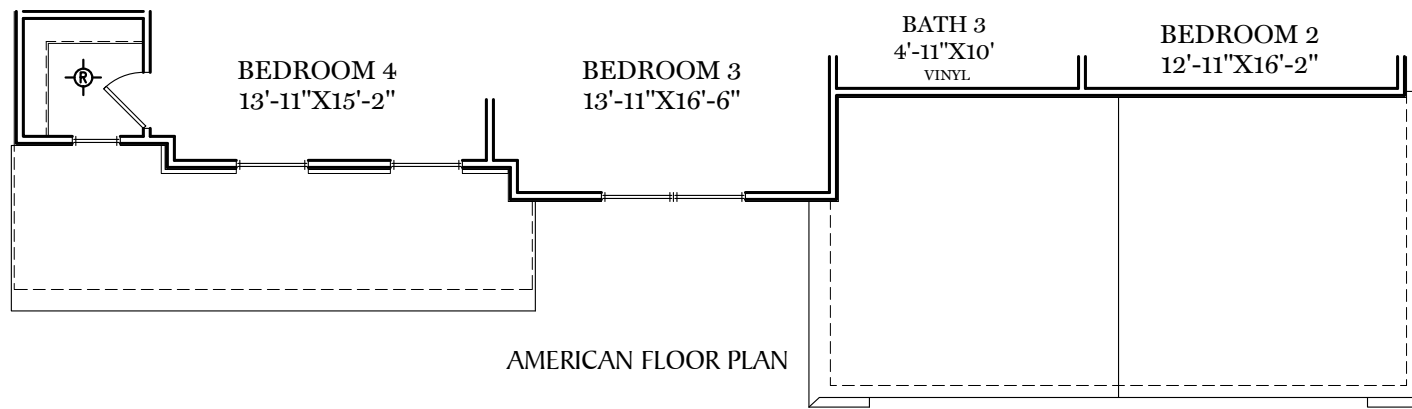

- = CARPETED AREA
- ⊕ = EXTERIOR RECEPTACLE
- HB ⊕ = EXTERIOR HOSE BIBB
- ⊕ = FLUSH MOUNT RECESSED-STYLE LIGHT
- ⊙ = CEILING LIGHT

ALL IMAGES ARE FOR ARTISTIC PURPOSES ONLY AND MAY CONTAIN ADDITIONAL FEATURES OR DESIGN OPTIONS NOT AVAILABLE ON ALL HOME PLANS AND IN ALL NEIGHBORHOODS. ROOM SIZE DIMENSIONS AND SQUARE FOOTAGES ARE APPROXIMATE. CONTACT SALES AGENT FOR MORE INFORMATION. TERMS AND CONDITIONS APPLY. [HTTPS://EGSTOLTZFUSHOMES.COM/TERMS-AND-CONDITIONS/](https://EGSTOLTZFUSHOMES.COM/TERMS-AND-CONDITIONS/)

■ = CARPETED AREA

⊙ = FLUSH MOUNT RECESSED-STYLE LIGHT

ALL IMAGES ARE FOR ARTISTIC PURPOSES ONLY AND MAY CONTAIN ADDITIONAL FEATURES OR DESIGN OPTIONS NOT AVAILABLE ON ALL HOME PLANS AND IN ALL NEIGHBORHOODS. ROOM SIZE DIMENSIONS AND SQUARE FOOTAGES ARE APPROXIMATE. CONTACT SALES AGENT FOR MORE INFORMATION. TERMS AND CONDITIONS APPLY. [HTTPS://EGSTOLTZFUSHOMES.COM/TERMS-AND-CONDITIONS/](https://EGSTOLTZFUSHOMES.COM/TERMS-AND-CONDITIONS/)