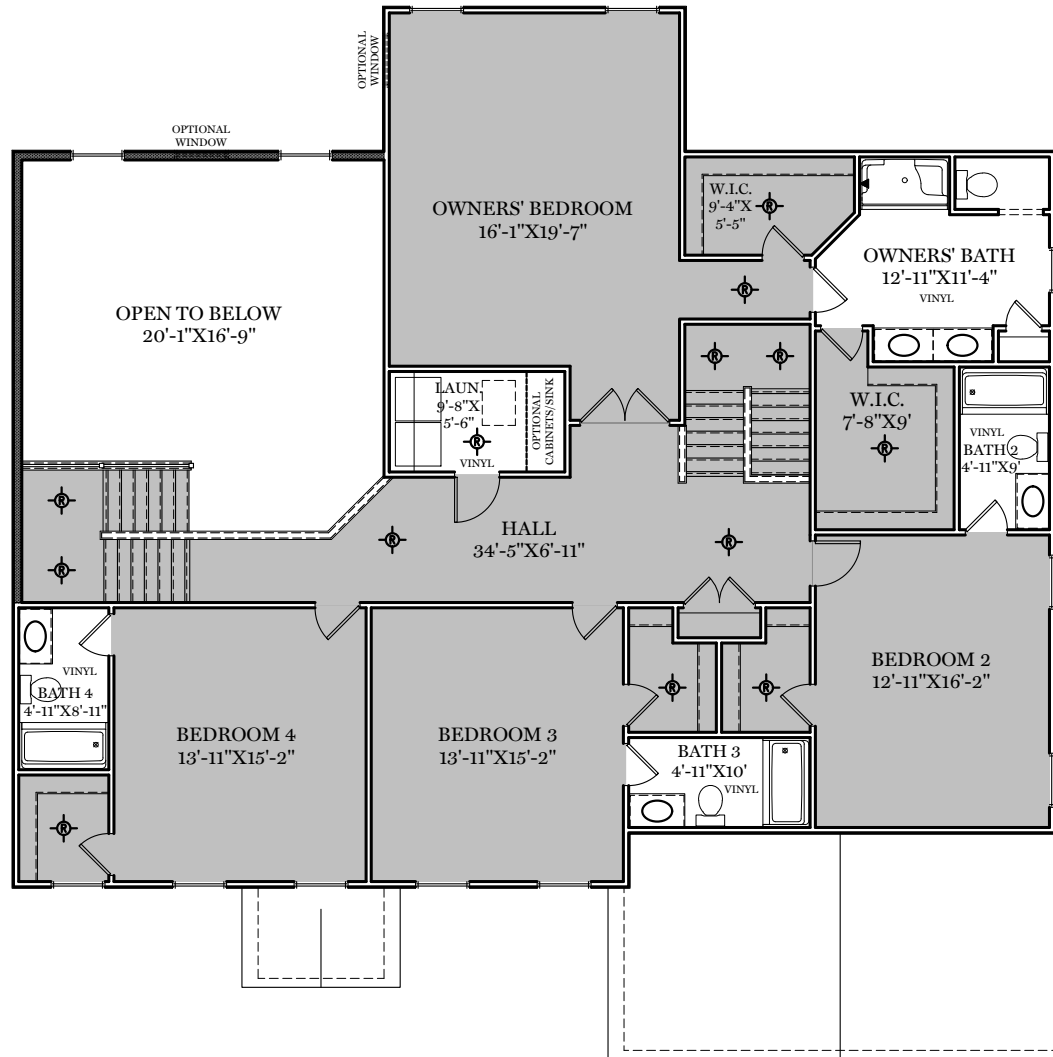

- = CARPETED AREA
- ⊕ = EXTERIOR RECEPTACLE
- HB ⊕ = EXTERIOR HOSE BIBB
- ⊕ = FLUSH MOUNT RECESSED-STYLE LIGHT
- ⊙ = CEILING LIGHT

ALL IMAGES ARE FOR ARTISTIC PURPOSES ONLY AND MAY CONTAIN ADDITIONAL FEATURES OR DESIGN OPTIONS NOT AVAILABLE ON ALL HOME PLANS AND IN ALL NEIGHBORHOODS. ROOM SIZE DIMENSIONS AND SQUARE FOOTAGES ARE APPROXIMATE. CONTACT SALES AGENT FOR MORE INFORMATION. TERMS AND CONDITIONS APPLY. [HTTPS://EGSTOLTZFUSHOMES.COM/TERMS-AND-CONDITIONS/](https://EGSTOLTZFUSHOMES.COM/TERMS-AND-CONDITIONS/)

CLASSIC FLOOR PLAN

AMERICAN FLOOR PLAN

HERITAGE FLOOR PLAN

ALL IMAGES ARE FOR ARTISTIC PURPOSES ONLY AND MAY CONTAIN ADDITIONAL FEATURES OR DESIGN OPTIONS NOT AVAILABLE ON ALL HOME PLANS AND IN ALL NEIGHBORHOODS. ROOM SIZE DIMENSIONS AND SQUARE FOOTAGES ARE APPROXIMATE. CONTACT SALES AGENT FOR MORE INFORMATION. TERMS AND CONDITIONS APPLY. [HTTPS://EGSTOLTZFUSHOMES.COM/TERMS-AND-CONDITIONS/](https://EGSTOLTZFUSHOMES.COM/TERMS-AND-CONDITIONS/)

■ = CARPETED AREA

⊙ = FLUSH MOUNT RECESSED-STYLE LIGHT

ALL IMAGES ARE FOR ARTISTIC PURPOSES ONLY AND MAY CONTAIN ADDITIONAL FEATURES OR DESIGN OPTIONS NOT AVAILABLE ON ALL HOME PLANS AND IN ALL NEIGHBORHOODS. ROOM SIZE DIMENSIONS AND SQUARE FOOTAGES ARE APPROXIMATE. CONTACT SALES AGENT FOR MORE INFORMATION. TERMS AND CONDITIONS APPLY. [HTTPS://EGSTOLTZFUSHOMES.COM/TERMS-AND-CONDITIONS/](https://EGSTOLTZFUSHOMES.COM/TERMS-AND-CONDITIONS/)