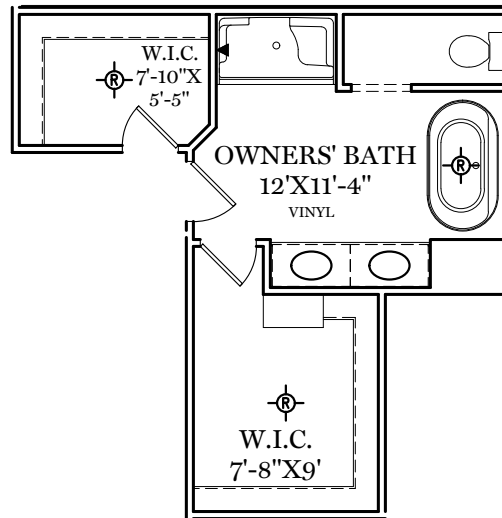

OPTIONAL SPA BATH

ALL IMAGES ARE FOR ARTISTIC PURPOSES ONLY AND MAY CONTAIN ADDITIONAL FEATURES OR DESIGN OPTIONS NOT AVAILABLE ON ALL HOME PLANS AND IN ALL NEIGHBORHOODS. ROOM SIZE DIMENSIONS AND SQUARE FOOTAGES ARE APPROXIMATE. CONTACT SALES AGENT FOR MORE INFORMATION. TERMS AND CONDITIONS APPLY. [HTTPS://EGSTOLTZFUSHOMES.COM/TERMS-AND-CONDITIONS/](https://EGSTOLTZFUSHOMES.COM/TERMS-AND-CONDITIONS/)