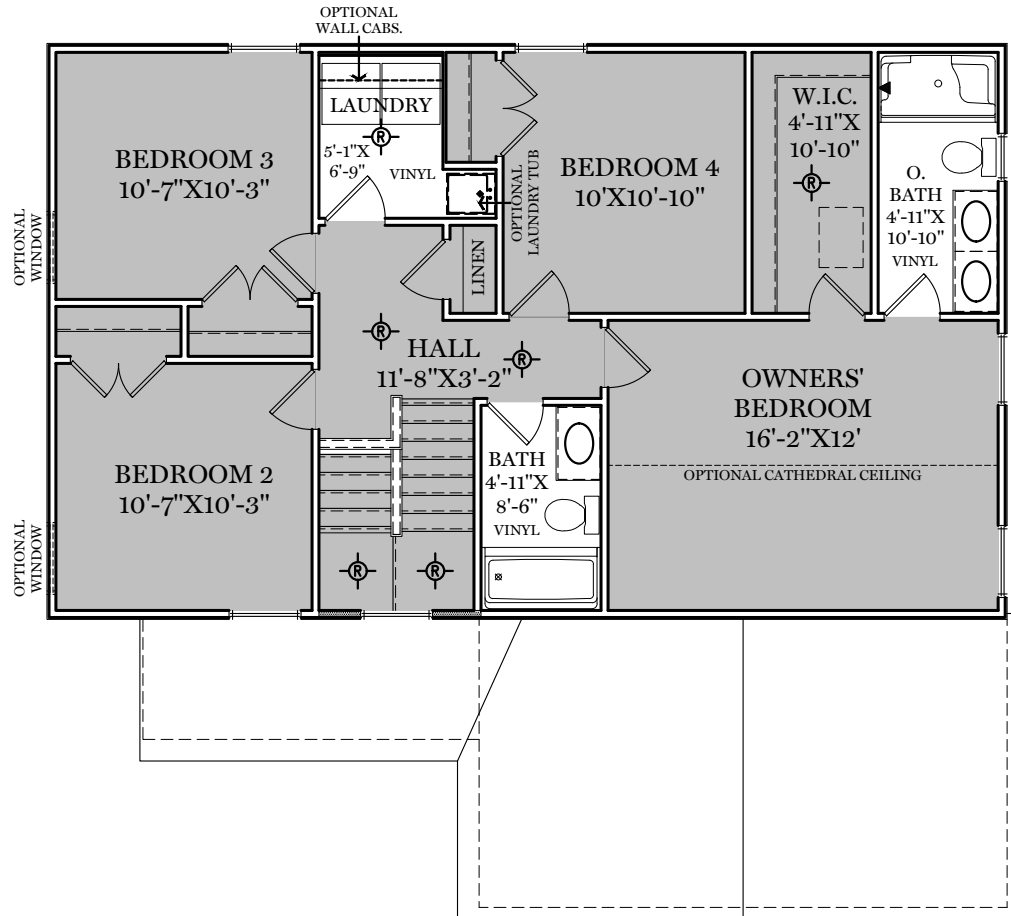

- = CARPETED AREA
- ⊕ = EXTERIOR RECEPTACLE
- HB
| = EXTERIOR HOSE BIBB
- ⊙ = FLUSH MOUNT RECESSED-STYLE LIGHT
- ⊙ = CEILING LIGHT

ALL IMAGES ARE FOR ARTISTIC PURPOSES ONLY AND MAY CONTAIN ADDITIONAL FEATURES OR DESIGN OPTIONS NOT AVAILABLE ON ALL HOME PLANS AND IN ALL NEIGHBORHOODS. ROOM SIZE DIMENSIONS AND SQUARE FOOTAGES ARE APPROXIMATE. CONTACT SALES AGENT FOR MORE INFORMATION. TERMS AND CONDITIONS APPLY. [HTTPS://EGStoltzfusHomes.com/terms-and-conditions/](https://EGStoltzfusHomes.com/terms-and-conditions/)

CLASSIC FLOOR PLAN

HERITAGE FLOOR PLAN

1st Floor Plan

"ROCKFORD"

ALL IMAGES ARE FOR ARTISTIC PURPOSES ONLY AND MAY CONTAIN ADDITIONAL FEATURES OR DESIGN OPTIONS NOT AVAILABLE ON ALL HOME PLANS AND IN ALL NEIGHBORHOODS. ROOM SIZE DIMENSIONS AND SQUARE FOOTAGES ARE APPROXIMATE. CONTACT SALES AGENT FOR MORE INFORMATION. TERMS AND CONDITIONS APPLY. [HTTPS://EGSTOLTZFUSHOMES.COM/TERMS-AND-CONDITIONS/](https://EGSTOLTZFUSHOMES.COM/TERMS-AND-CONDITIONS/)

PDF LAST UPDATED 1/16/2025

■ = CARPETED AREA

⊗ = FLUSH MOUNT RECESSED-STYLE LIGHT

ALL IMAGES ARE FOR ARTISTIC PURPOSES ONLY AND MAY CONTAIN ADDITIONAL FEATURES OR DESIGN OPTIONS NOT AVAILABLE ON ALL HOME PLANS AND IN ALL NEIGHBORHOODS. ROOM SIZE DIMENSIONS AND SQUARE FOOTAGES ARE APPROXIMATE. CONTACT SALES AGENT FOR MORE INFORMATION. TERMS AND CONDITIONS APPLY. [HTTPS://EGSTOLTZFUSHOMES.COM/TERMS-AND-CONDITIONS/](https://EGSTOLTZFUSHOMES.COM/TERMS-AND-CONDITIONS/)