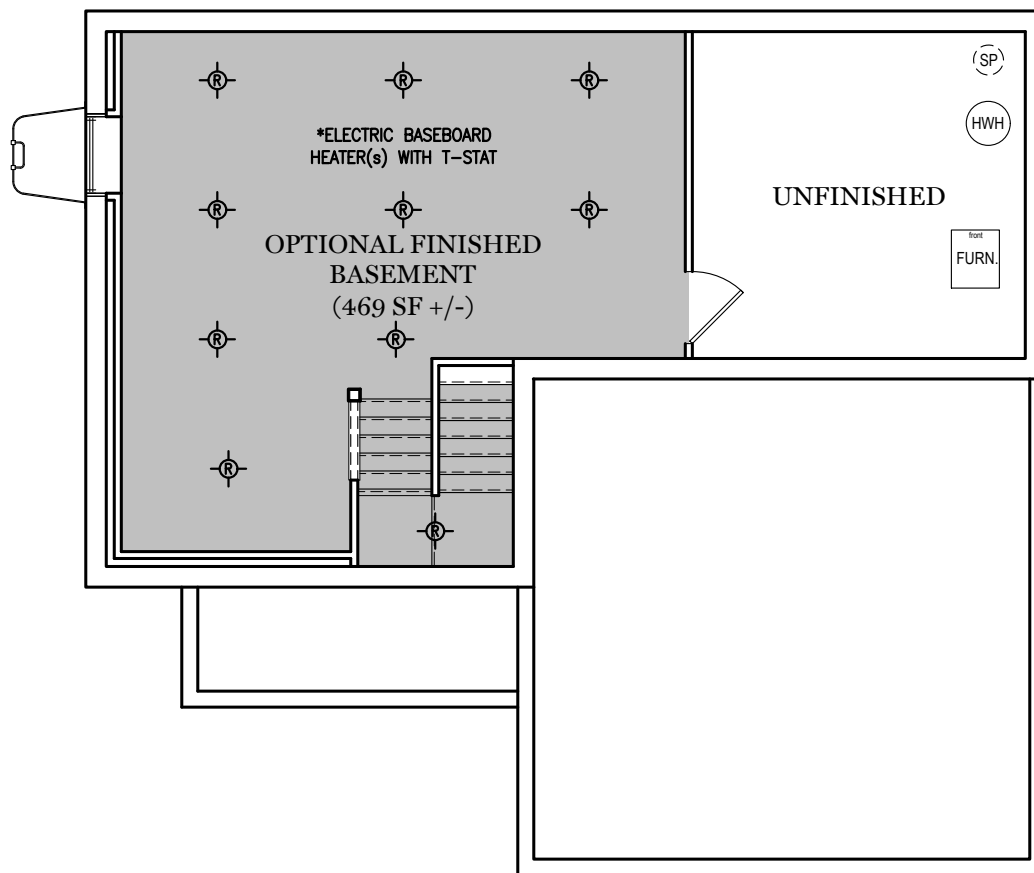

TRADITIONAL** FLOOR PLAN SHOWN

Foundation

"ROCKFORD"

** TRADITIONAL FLOOR
PLAN ONLY AVAILABLE IN
SELECT COMMUNITIES

PDF LAST UPDATED 1/16/2025

■ = CARPETED AREA

⊗ = FLUSH MOUNT RECESSED-STYLE LIGHT

OPTIONAL FINISHED POWDER ROOM (+36 SF)

OPTIONAL FINISHED BATHROOM (+51 SF)

ALL IMAGES ARE FOR ARTISTIC PURPOSES ONLY AND MAY CONTAIN ADDITIONAL FEATURES OR DESIGN OPTIONS NOT AVAILABLE ON ALL HOME PLANS AND IN ALL NEIGHBORHOODS. ROOM SIZE DIMENSIONS AND SQUARE FOOTAGES ARE APPROXIMATE. CONTACT SALES AGENT FOR MORE INFORMATION. TERMS AND CONDITIONS APPLY. [HTTPS://EGSTOLTZFUSHOMES.COM/TERMS-AND-CONDITIONS/](https://EGSTOLTZFUSHOMES.COM/TERMS-AND-CONDITIONS/)