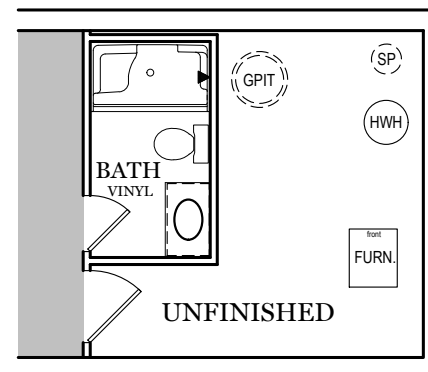

TRADITIONAL** FLOOR PLAN SHOWN

Foundation

"ROCKFORD"

** TRADITIONAL FLOOR
PLAN ONLY AVAILABLE IN
SELECT COMMUNITIES

PDF LAST UPDATED 1/16/2025

■ = CARPETED AREA

⊗ = FLUSH MOUNT RECESSED-STYLE LIGHT

OPTIONAL FINISHED POWDER ROOM (+36 SF)