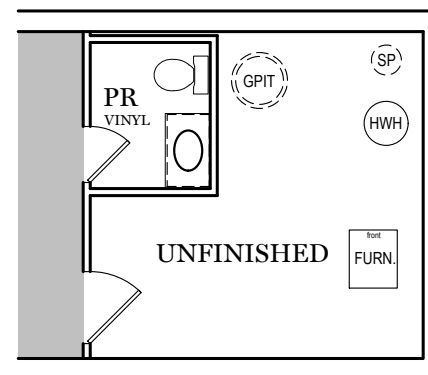

TRADITIONAL** FLOOR PLAN SHOWN

Foundation

"ROCKFORD"

** TRADITIONAL FLOOR
PLAN ONLY AVAILABLE IN
SELECT COMMUNITIES

PDF LAST UPDATED 1/16/2025

■ = CARPETED AREA

⊗ = FLUSH MOUNT RECESSED-STYLE LIGHT

OPTIONAL FINISHED POWDER ROOM (+36 SF)