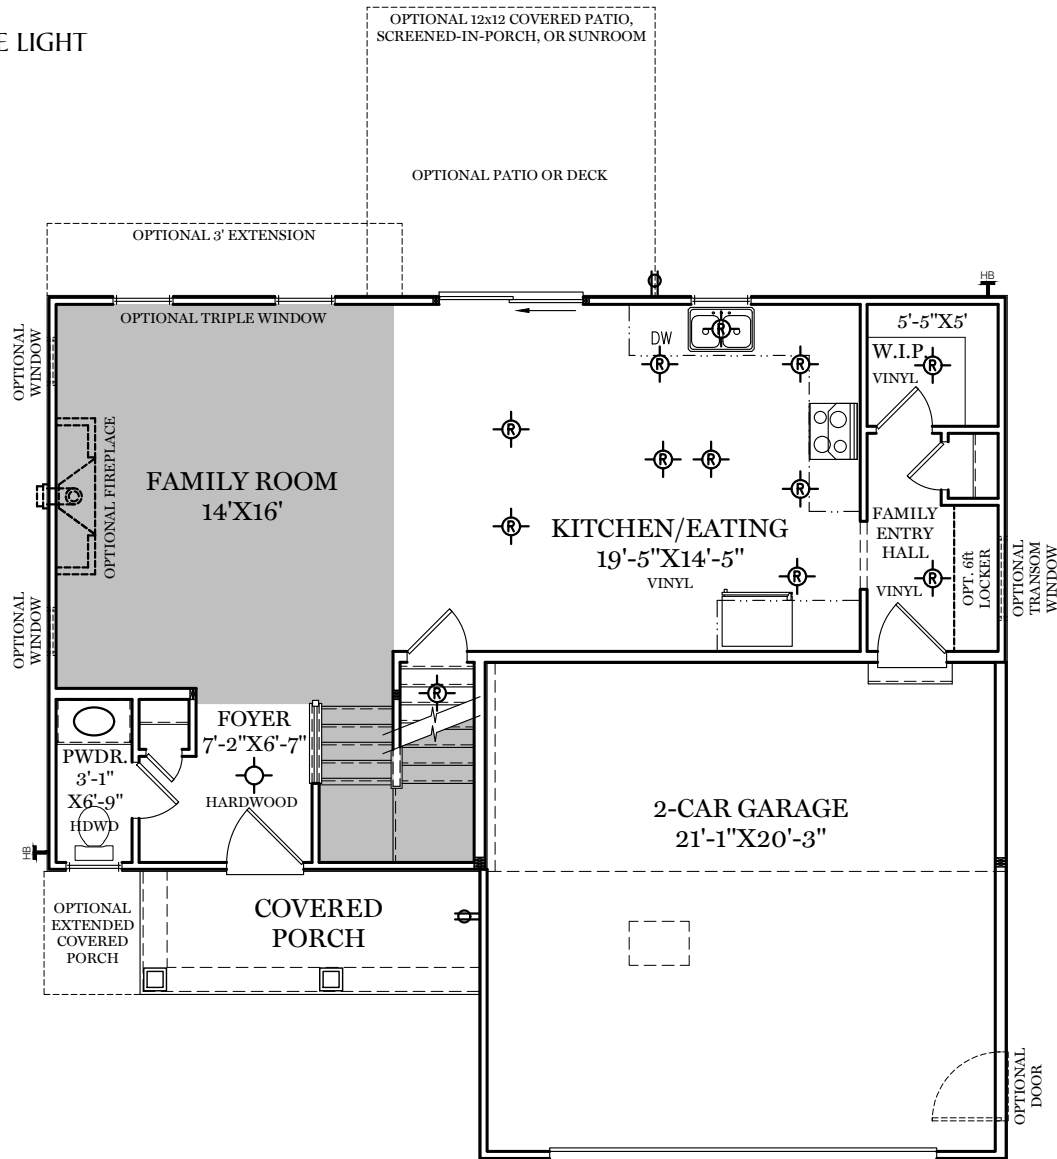

- = CARPETED AREA
- ⊕ = EXTERIOR RECEPTACLE
- HB
| = EXTERIOR HOSE BIBB
- ⊙ = FLUSH MOUNT RECESSED-STYLE LIGHT
- ⊙ = CEILING LIGHT

ALL IMAGES ARE FOR ARTISTIC PURPOSES ONLY AND MAY CONTAIN ADDITIONAL FEATURES OR DESIGN OPTIONS NOT AVAILABLE ON ALL HOME PLANS AND IN ALL NEIGHBORHOODS. ROOM SIZE DIMENSIONS AND SQUARE FOOTAGES ARE APPROXIMATE. CONTACT SALES AGENT FOR MORE INFORMATION. TERMS AND CONDITIONS APPLY. [HTTPS://EGStoltzfusHomes.com/terms-and-conditions/](https://EGStoltzfusHomes.com/terms-and-conditions/)

CLASSIC FLOOR PLAN

HERITAGE FLOOR PLAN

1st Floor Plan

"ROCKFORD"

ALL IMAGES ARE FOR ARTISTIC PURPOSES ONLY AND MAY CONTAIN ADDITIONAL FEATURES OR DESIGN OPTIONS NOT AVAILABLE ON ALL HOME PLANS AND IN ALL NEIGHBORHOODS. ROOM SIZE DIMENSIONS AND SQUARE FOOTAGES ARE APPROXIMATE. CONTACT SALES AGENT FOR MORE INFORMATION. TERMS AND CONDITIONS APPLY. [HTTPS://EGSTOLTZFUSHOMES.COM/TERMS-AND-CONDITIONS/](https://EGSTOLTZFUSHOMES.COM/TERMS-AND-CONDITIONS/)

PDF LAST UPDATED 1/16/2025

■ = CARPETED AREA

⊗ = FLUSH MOUNT RECESSED-STYLE LIGHT

ALL IMAGES ARE FOR ARTISTIC PURPOSES ONLY AND MAY CONTAIN ADDITIONAL FEATURES OR DESIGN OPTIONS NOT AVAILABLE ON ALL HOME PLANS AND IN ALL NEIGHBORHOODS. ROOM SIZE DIMENSIONS AND SQUARE FOOTAGES ARE APPROXIMATE. CONTACT SALES AGENT FOR MORE INFORMATION. TERMS AND CONDITIONS APPLY. [HTTPS://EGSTOLTZFUSHOMES.COM/TERMS-AND-CONDITIONS/](https://EGSTOLTZFUSHOMES.COM/TERMS-AND-CONDITIONS/)

TRADITIONAL** FLOOR PLAN SHOWN

Foundation

"ROCKFORD"

** TRADITIONAL FLOOR
PLAN ONLY AVAILABLE IN
SELECT COMMUNITIES

PDF LAST UPDATED 1/16/2025

■ = CARPETED AREA

⊗ = FLUSH MOUNT RECESSED-STYLE LIGHT

OPTIONAL FINISHED POWDER ROOM (+36 SF)