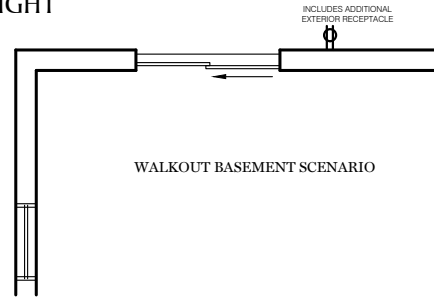

⊕ = FLUSH MOUNT RECESSED-STYLE LIGHT

E.G.S. RESERVES THE RIGHT TO
RELOCATE MECHANICALS AS REQ.
BY SITE CONDITIONS

ALL IMAGES ARE FOR ARTISTIC
PURPOSES ONLY AND MAY CONTAIN
ADDITIONAL FEATURES OR DESIGN
OPTIONS NOT AVAILABLE ON ALL
HOME PLANS AND IN ALL
NEIGHBORHOODS. ROOM SIZE
DIMENSIONS AND SQUARE FOOTAGES
ARE APPROXIMATE. CONTACT SALES
AGENT FOR MORE INFORMATION.
TERMS AND CONDITIONS APPLY.
[HTTPS://EGSTOLTZFUSHOMES.COM/
TERMS-AND-CONDITIONS/](https://EGSTOLTZFUSHOMES.COM/TERMS-AND-CONDITIONS/)

TRADITIONAL** FLOOR PLAN SHOWN

Foundation

"ROCKFORD"

** TRADITIONAL FLOOR
PLAN ONLY AVAILABLE IN
SELECT COMMUNITIES

PDF LAST UPDATED 1/16/2025