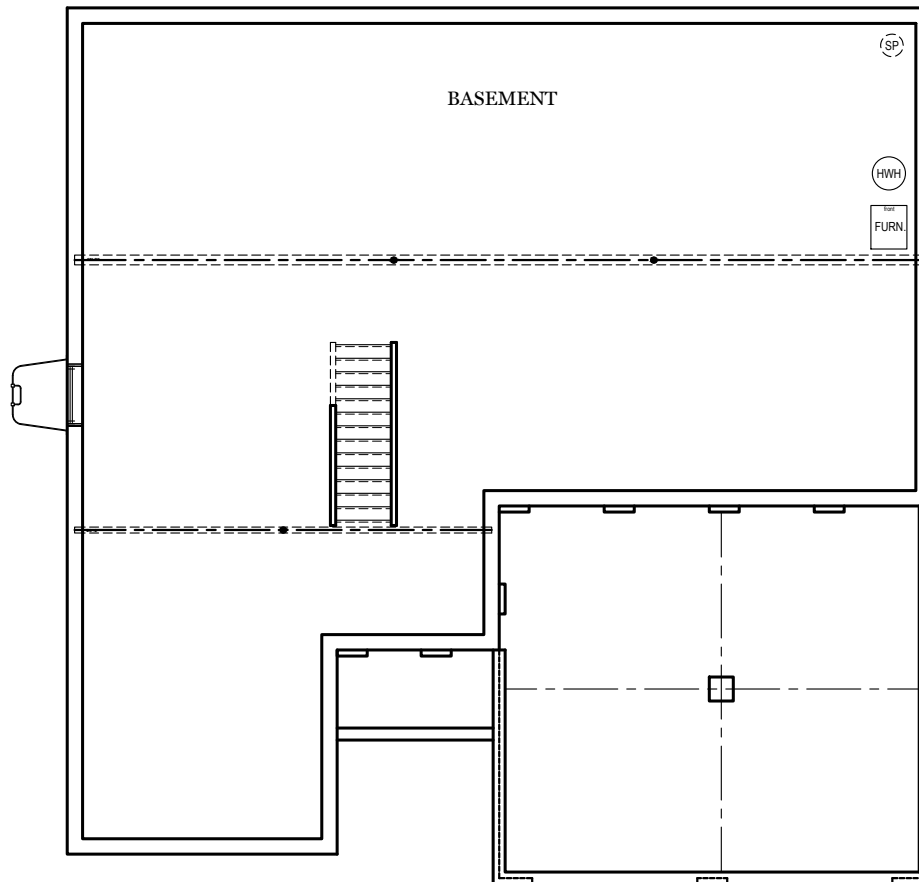

INCLUDES ADDITIONAL
EXTERIOR RECEPTACLE

WALKOUT BASEMENT SCENARIO

TRADITIONAL** FLOOR PLAN SHOWN

Foundation

LAUREL

E.G.S. RESERVES THE RIGHT TO
RELOCATE MECHANICALS AS REQ.
BY SITE CONDITIONS

ALL IMAGES ARE FOR ARTISTIC
PURPOSES ONLY AND MAY CONTAIN
ADDITIONAL FEATURES OR DESIGN
OPTIONS NOT AVAILABLE ON ALL
HOME PLANS AND IN ALL
NEIGHBORHOODS. ROOM SIZE
DIMENSIONS AND SQUARE FOOTAGES
ARE APPROXIMATE. CONTACT SALES
AGENT FOR MORE INFORMATION.
TERMS AND CONDITIONS APPLY.
[HTTPS://EGSTOLTZFUSHOMES.COM/
TERMS-AND-CONDITIONS/](https://egstoltzfushomes.com/terms-and-conditions/)

** TRADITIONAL FLOOR
PLAN ONLY AVAILABLE IN
SELECT COMMUNITIES

PDF LAST UPDATED 3/19/2026