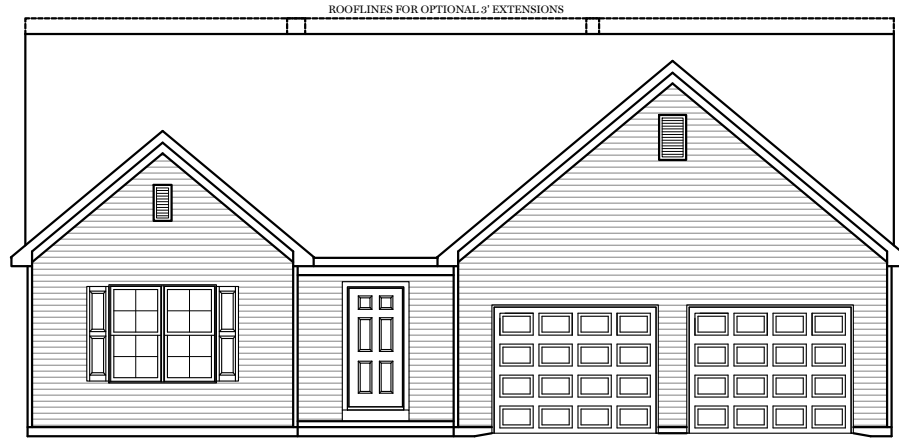

TRADITIONAL ELEVATION**