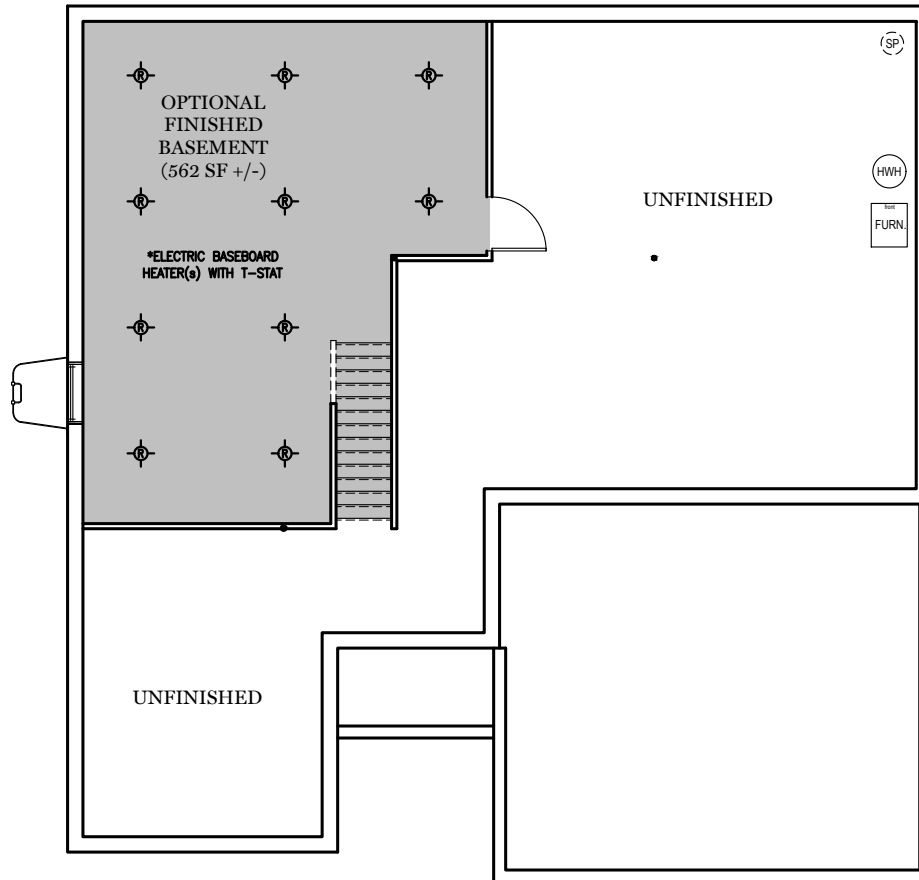

INCLUDES ADDITIONAL
EXTERIOR RECEPTACLE

WALKOUT BASEMENT SCENARIO

TRADITIONAL** FLOOR PLAN SHOWN

Foundation

LAUREL

E.G.S. RESERVES THE RIGHT TO
RELOCATE MECHANICALS AS REQ.
BY SITE CONDITIONS

ALL IMAGES ARE FOR ARTISTIC
PURPOSES ONLY AND MAY CONTAIN
ADDITIONAL FEATURES OR DESIGN
OPTIONS NOT AVAILABLE ON ALL
HOME PLANS AND IN ALL
NEIGHBORHOODS. ROOM SIZE
DIMENSIONS AND SQUARE FOOTAGES
ARE APPROXIMATE. CONTACT SALES
AGENT FOR MORE INFORMATION.
TERMS AND CONDITIONS APPLY.
[HTTPS://EGSTOLTZFUSHOMES.COM/
TERMS-AND-CONDITIONS/](https://egstoltzfushomes.com/terms-and-conditions/)

** TRADITIONAL FLOOR
PLAN ONLY AVAILABLE IN
SELECT COMMUNITIES

PDF LAST UPDATED 3/19/2026

■ = CARPETED AREA

⊕ = FLUSH MOUNT RECESSED-STYLE LIGHT

OPTIONAL FINISHED
POWDER ROOM (+34 SF)

OPTIONAL FINISHED
BATHROOM (+50 SF)