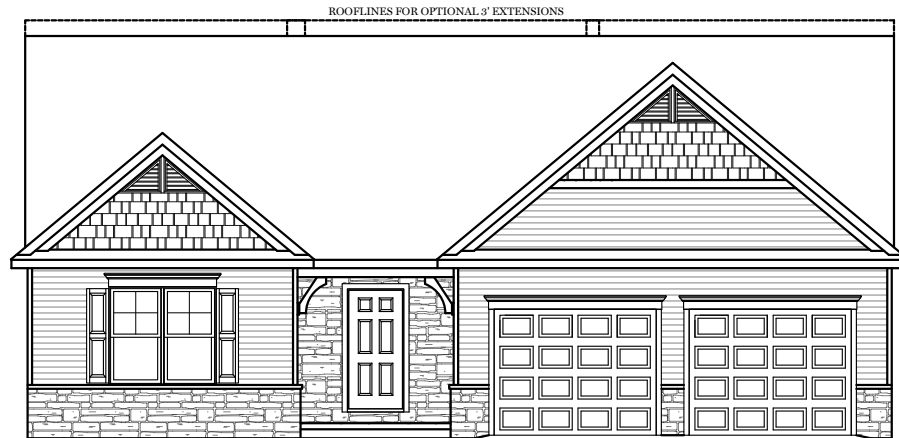

** TRADITIONAL FLOOR
PLAN ONLY AVAILABLE IN
SELECT COMMUNITIES

PDF LAST UPDATED 3/19/2026

■ = CARPETED AREA

⊕ = FLUSH MOUNT RECESSED-STYLE LIGHT

OPTIONAL FINISHED
POWDER ROOM (+34 SF)

OPTIONAL FINISHED
BATHROOM (+50 SF)

TRADITIONAL ELEVATION**

CLASSIC ELEVATION

AMERICAN ELEVATION

HERITAGE ELEVATION

Elevations

LAUREL

ALL IMAGES ARE FOR ARTISTIC PURPOSES ONLY AND MAY CONTAIN ADDITIONAL FEATURES OR DESIGN OPTIONS NOT AVAILABLE ON ALL HOME PLANS AND IN ALL NEIGHBORHOODS. ROOM SIZE DIMENSIONS AND SQUARE FOOTAGES ARE APPROXIMATE. CONTACT SALES AGENT FOR MORE INFORMATION. TERMS AND CONDITIONS APPLY. [HTTPS://EGSTOLTZFUSHOMES.COM/TERMS-AND-CONDITIONS/](https://EGSTOLTZFUSHOMES.COM/TERMS-AND-CONDITIONS/)