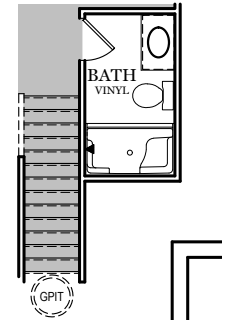

** TRADITIONAL FLOOR
PLAN ONLY AVAILABLE IN
SELECT COMMUNITIES

PDF LAST UPDATED 3/19/2026

■ = CARPETED AREA

⊕ = FLUSH MOUNT RECESSED-STYLE LIGHT

OPTIONAL FINISHED
POWDER ROOM (+34 SF)

OPTIONAL FINISHED
BATHROOM (+50 SF)