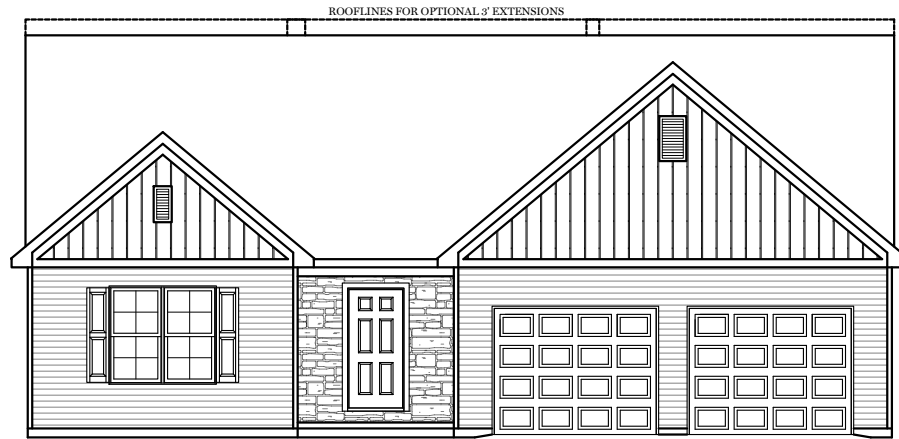

** TRADITIONAL FLOOR
PLAN ONLY AVAILABLE IN
SELECT COMMUNITIES

PDF LAST UPDATED 3/19/2026

■ = CARPETED AREA

⊕ = FLUSH MOUNT RECESSED-STYLE LIGHT

OPTIONAL FINISHED
POWDER ROOM (+34 SF)

OPTIONAL FINISHED
BATHROOM (+50 SF)

TRADITIONAL ELEVATION**

CLASSIC ELEVATION

AMERICAN ELEVATION

HERITAGE ELEVATION

Elevations

LAUREL

ALL IMAGES ARE FOR ARTISTIC PURPOSES ONLY AND MAY CONTAIN ADDITIONAL FEATURES OR DESIGN OPTIONS NOT AVAILABLE ON ALL HOME PLANS AND IN ALL NEIGHBORHOODS. ROOM SIZE DIMENSIONS AND SQUARE FOOTAGES ARE APPROXIMATE. CONTACT SALES AGENT FOR MORE INFORMATION. TERMS AND CONDITIONS APPLY. [HTTPS://EGSTOLTZFUSHOMES.COM/TERMS-AND-CONDITIONS/](https://EGSTOLTZFUSHOMES.COM/TERMS-AND-CONDITIONS/)